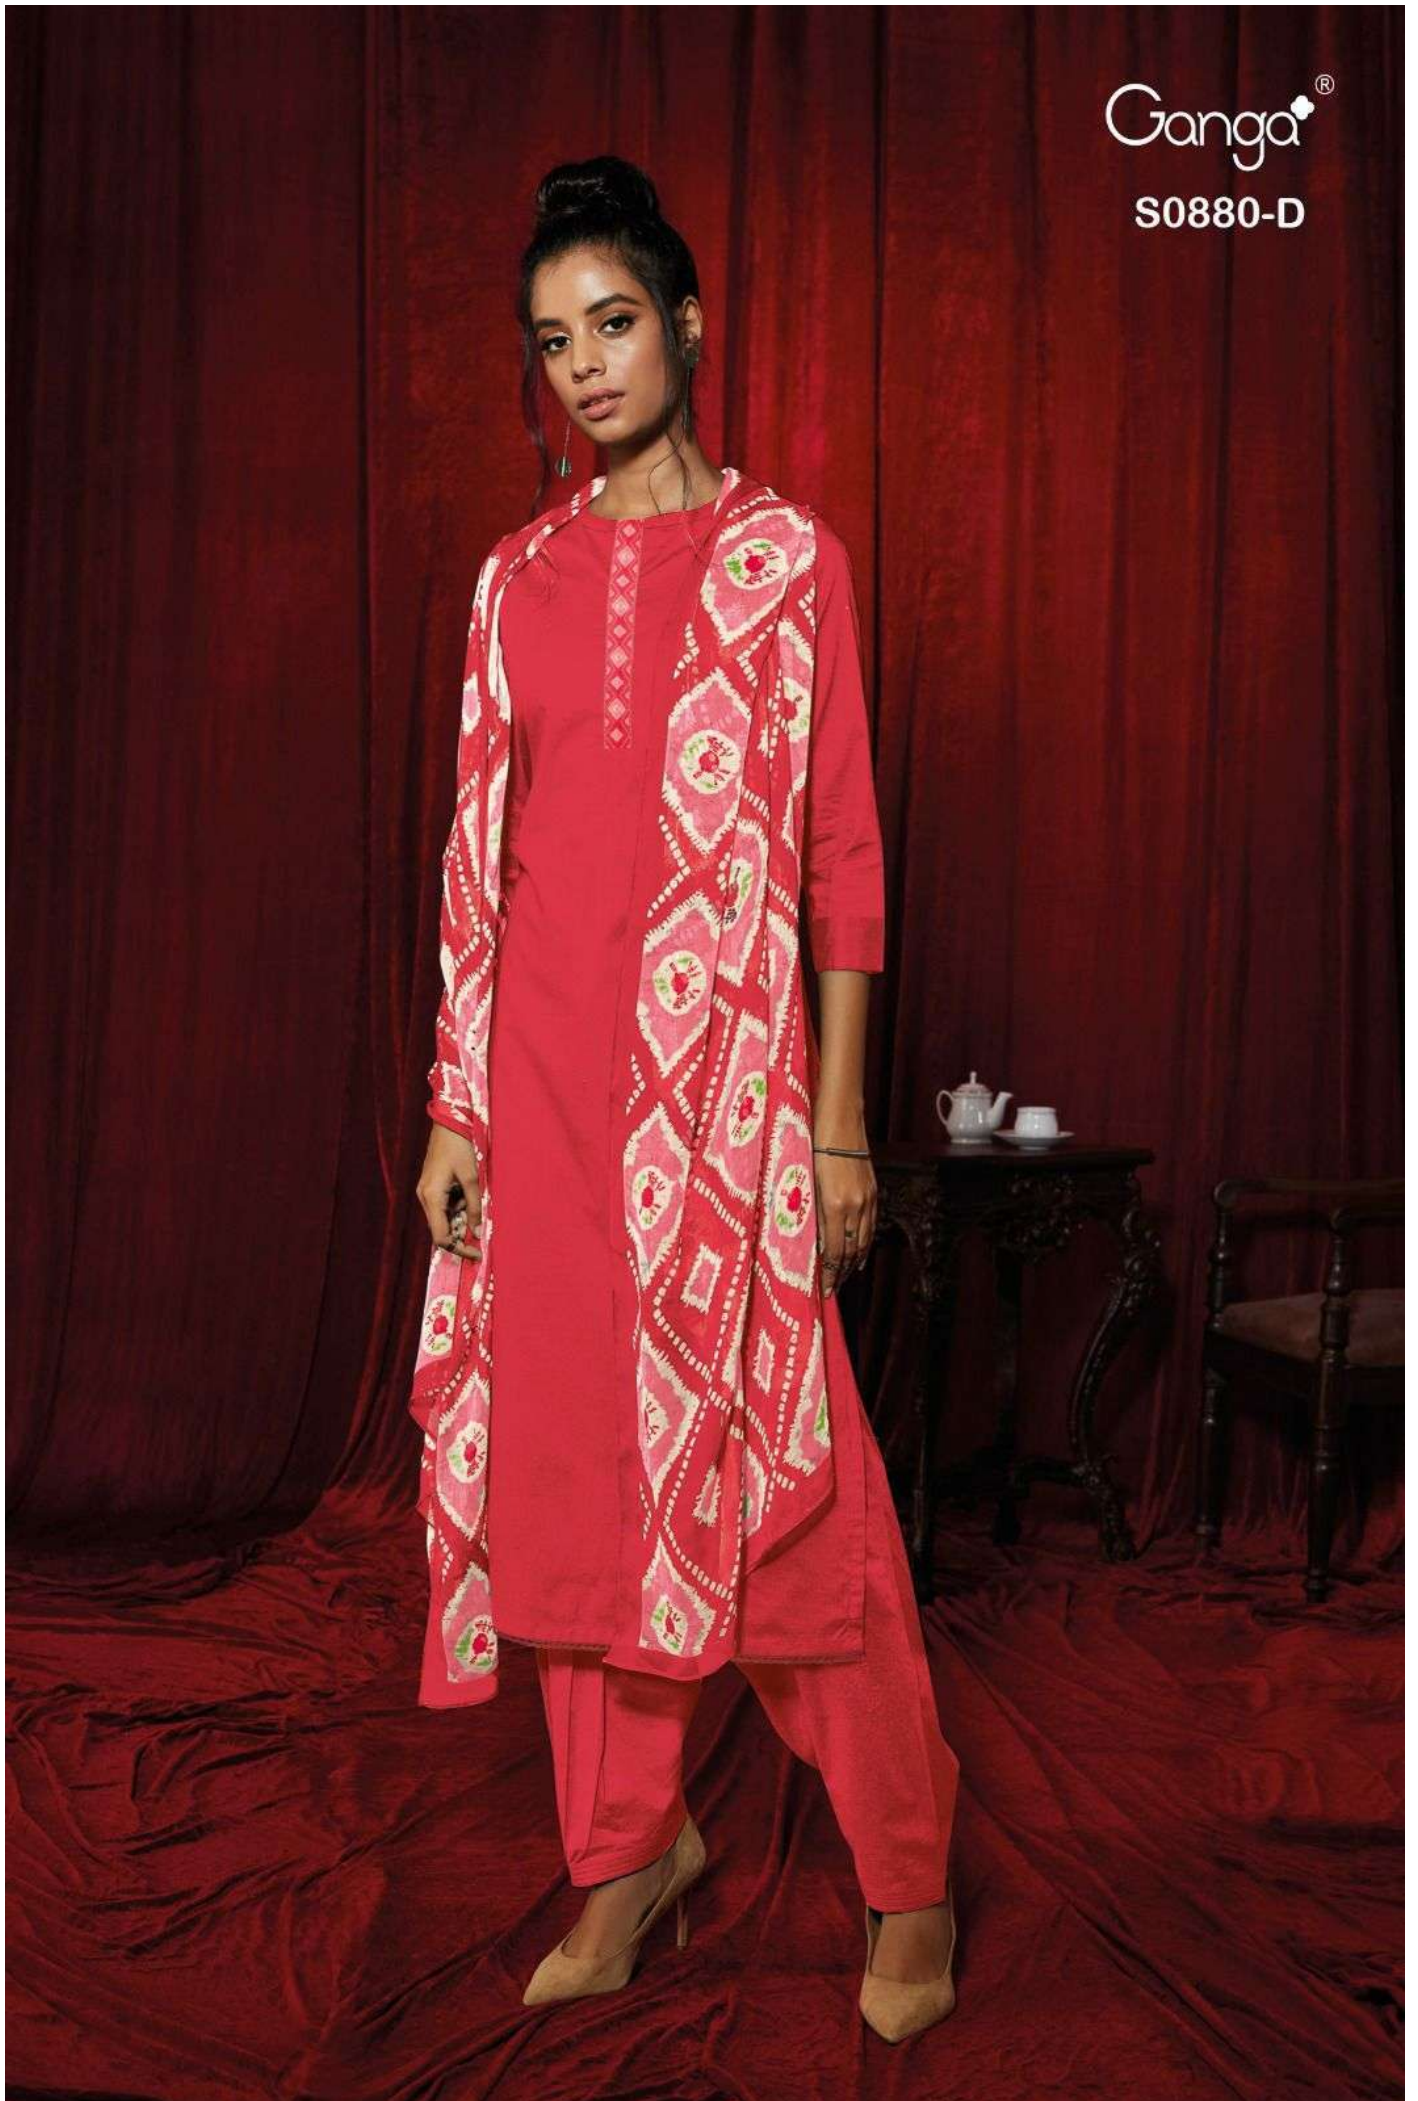

S0880-B

Ganga®  
S0880-C

Ganga®

S0880-D

Ganga®

S0880-D

PRODUCT NAME	<b>RUHA</b>
D.NO.	S0880
DESCRIPTION	<b>TOP</b> PREMIUM COTTON SOLID WITH PRINTED NECK AND DAMAN AND COTTON LACE  <b>BOTTOM</b> PREMIUM COTTON SOLID  <b>DUPATTA</b> PURE CHIFFON PRINTED
HSN CODE	<b>520831</b>
WHOLESALE PRICE	<b>960/- EACH+GST(EXTRA)</b>