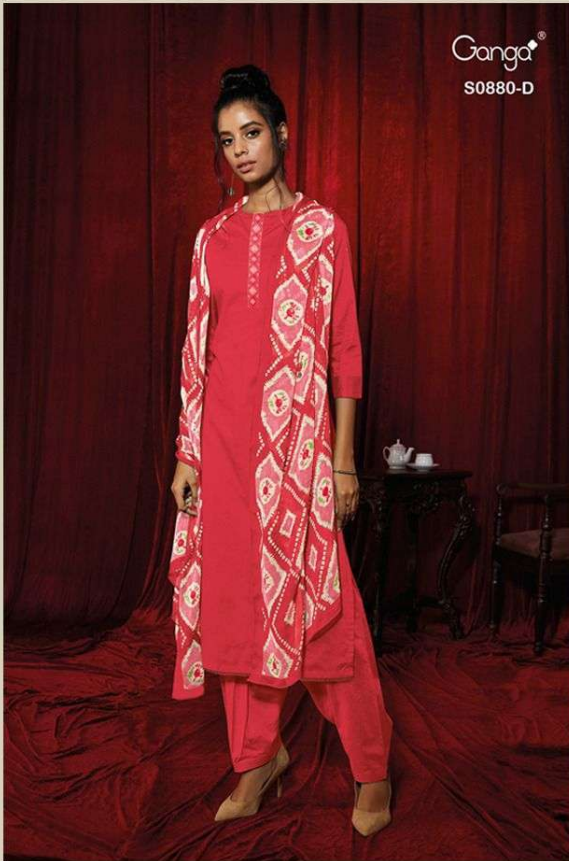

S0880-B

Ganga®  
S0880-C

Ganga®

S0880-D

Ganga®

S0880-D

PRODUCT NAME	<b>RUHA</b>
D.NO.	S0880
DESCRIPTION	<b>TOP</b> PREMIUM COTTON SOLID WITH PRINTED NECK AND DAMAN AND COTTON LACE  <b>BOTTOM</b> PREMIUM COTTON SOLID  <b>DUPATTA</b> PURE CHIFFON PRINTED
HSN CODE	<b>520831</b>
WHOLESALE PRICE	<b>960/- EACH+GST(EXTRA)</b>