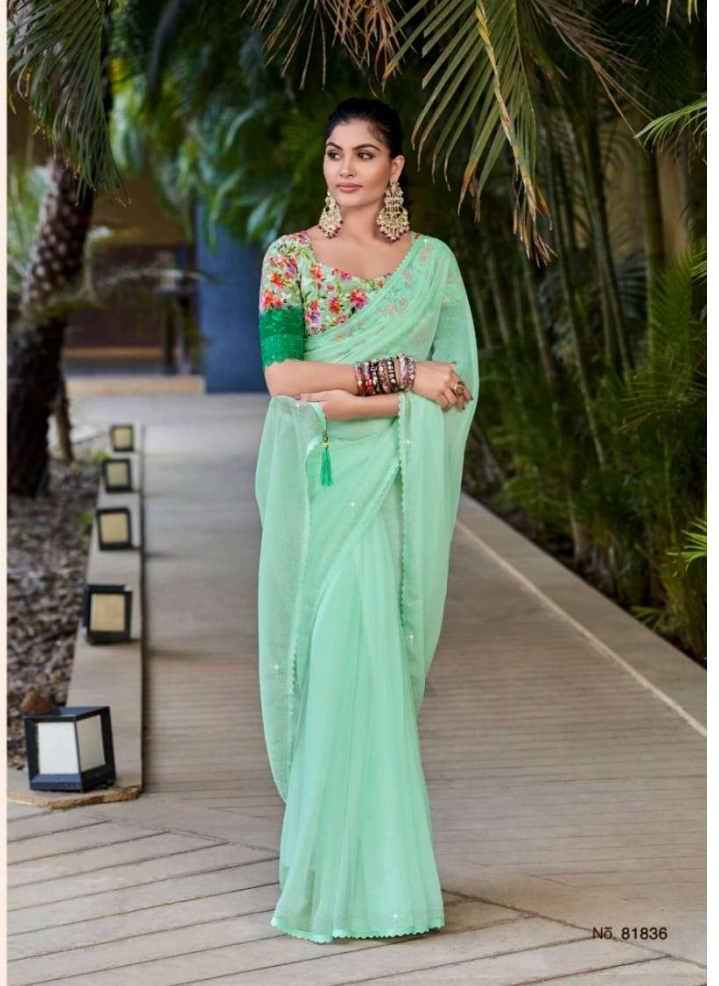

# MATWALI-2

  
RIGHT WOMEN  
DESIGNER

# MATWALI-2

  
RIGHT WOMEN  
DESIGNER

N5. 81831

BRINGS CHARM Celebrate in style

N5. 81833

N5. 81832

Nõ. 81834

N5. 81837