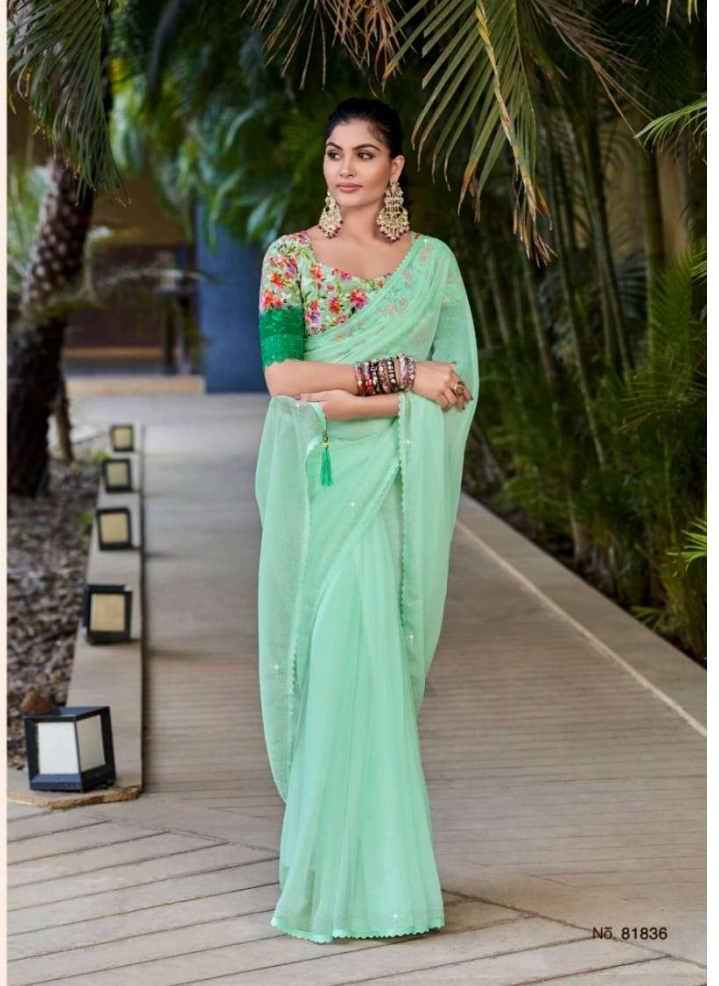

# MATWALI-2

RIGHT WOMEN  
DESIGNER

# MATWALI-2

RIGHT WOMEN  
DESIGNER

N5. 81831

BRINGS CHARM Celebrate in style

N5. 81833

N5. 81832

Nõ. 81834

N5. 81837