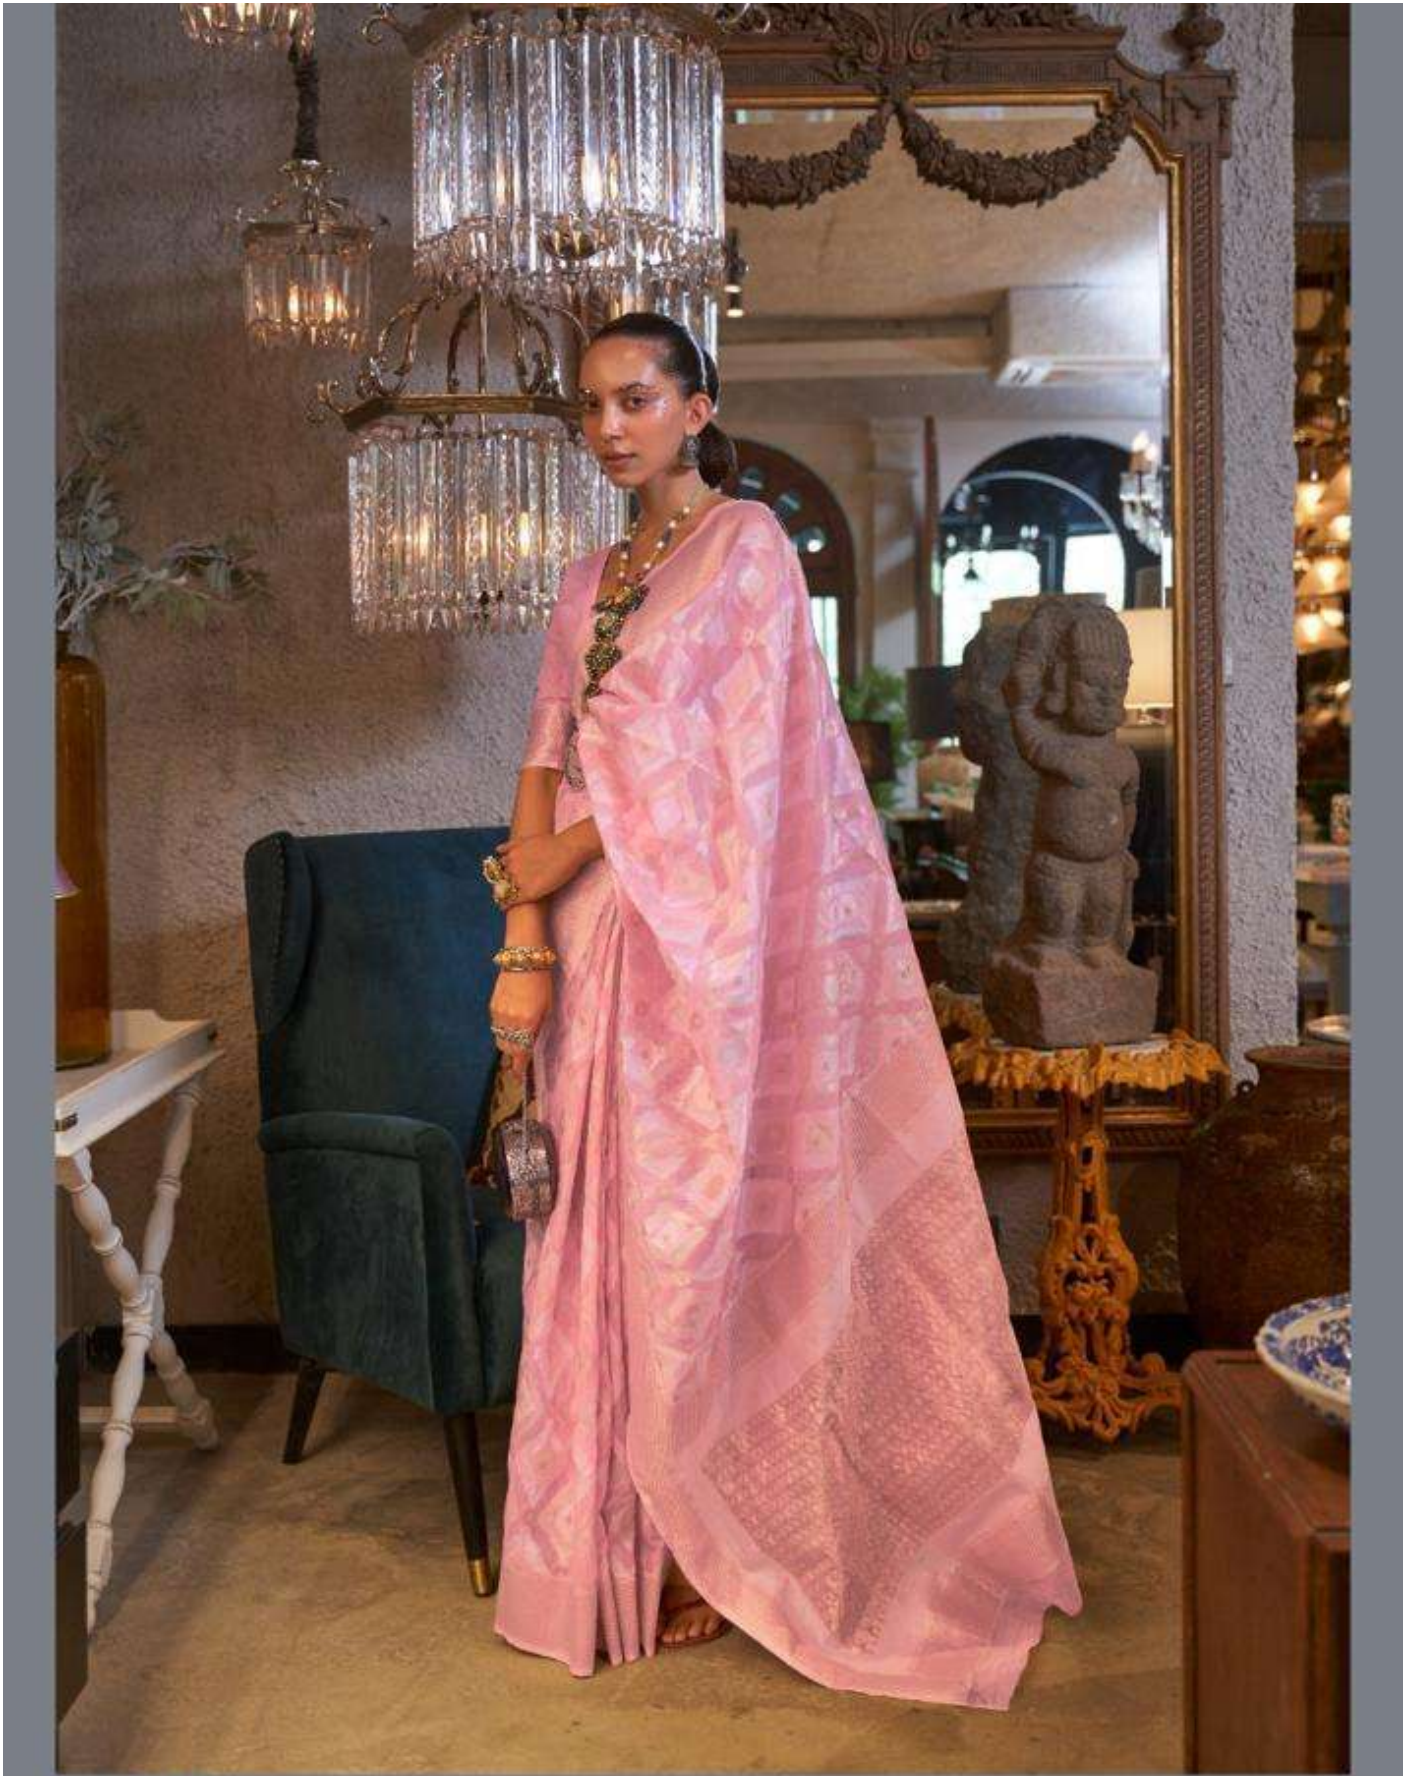

KAPAAS LINEN

PURE LINEN HANDLOOM WEAVING 300001

RAJTEX[®]
Indigena
100% COTTON | 100% LINEN | 100% SILK

KAPAAS LINEN

PURE LINEN HANDLOOM WEAVING 3 0 0 0 0 2

RAJTEX
Embroidery
FINE LACES | LIFELINES | SILK LACES