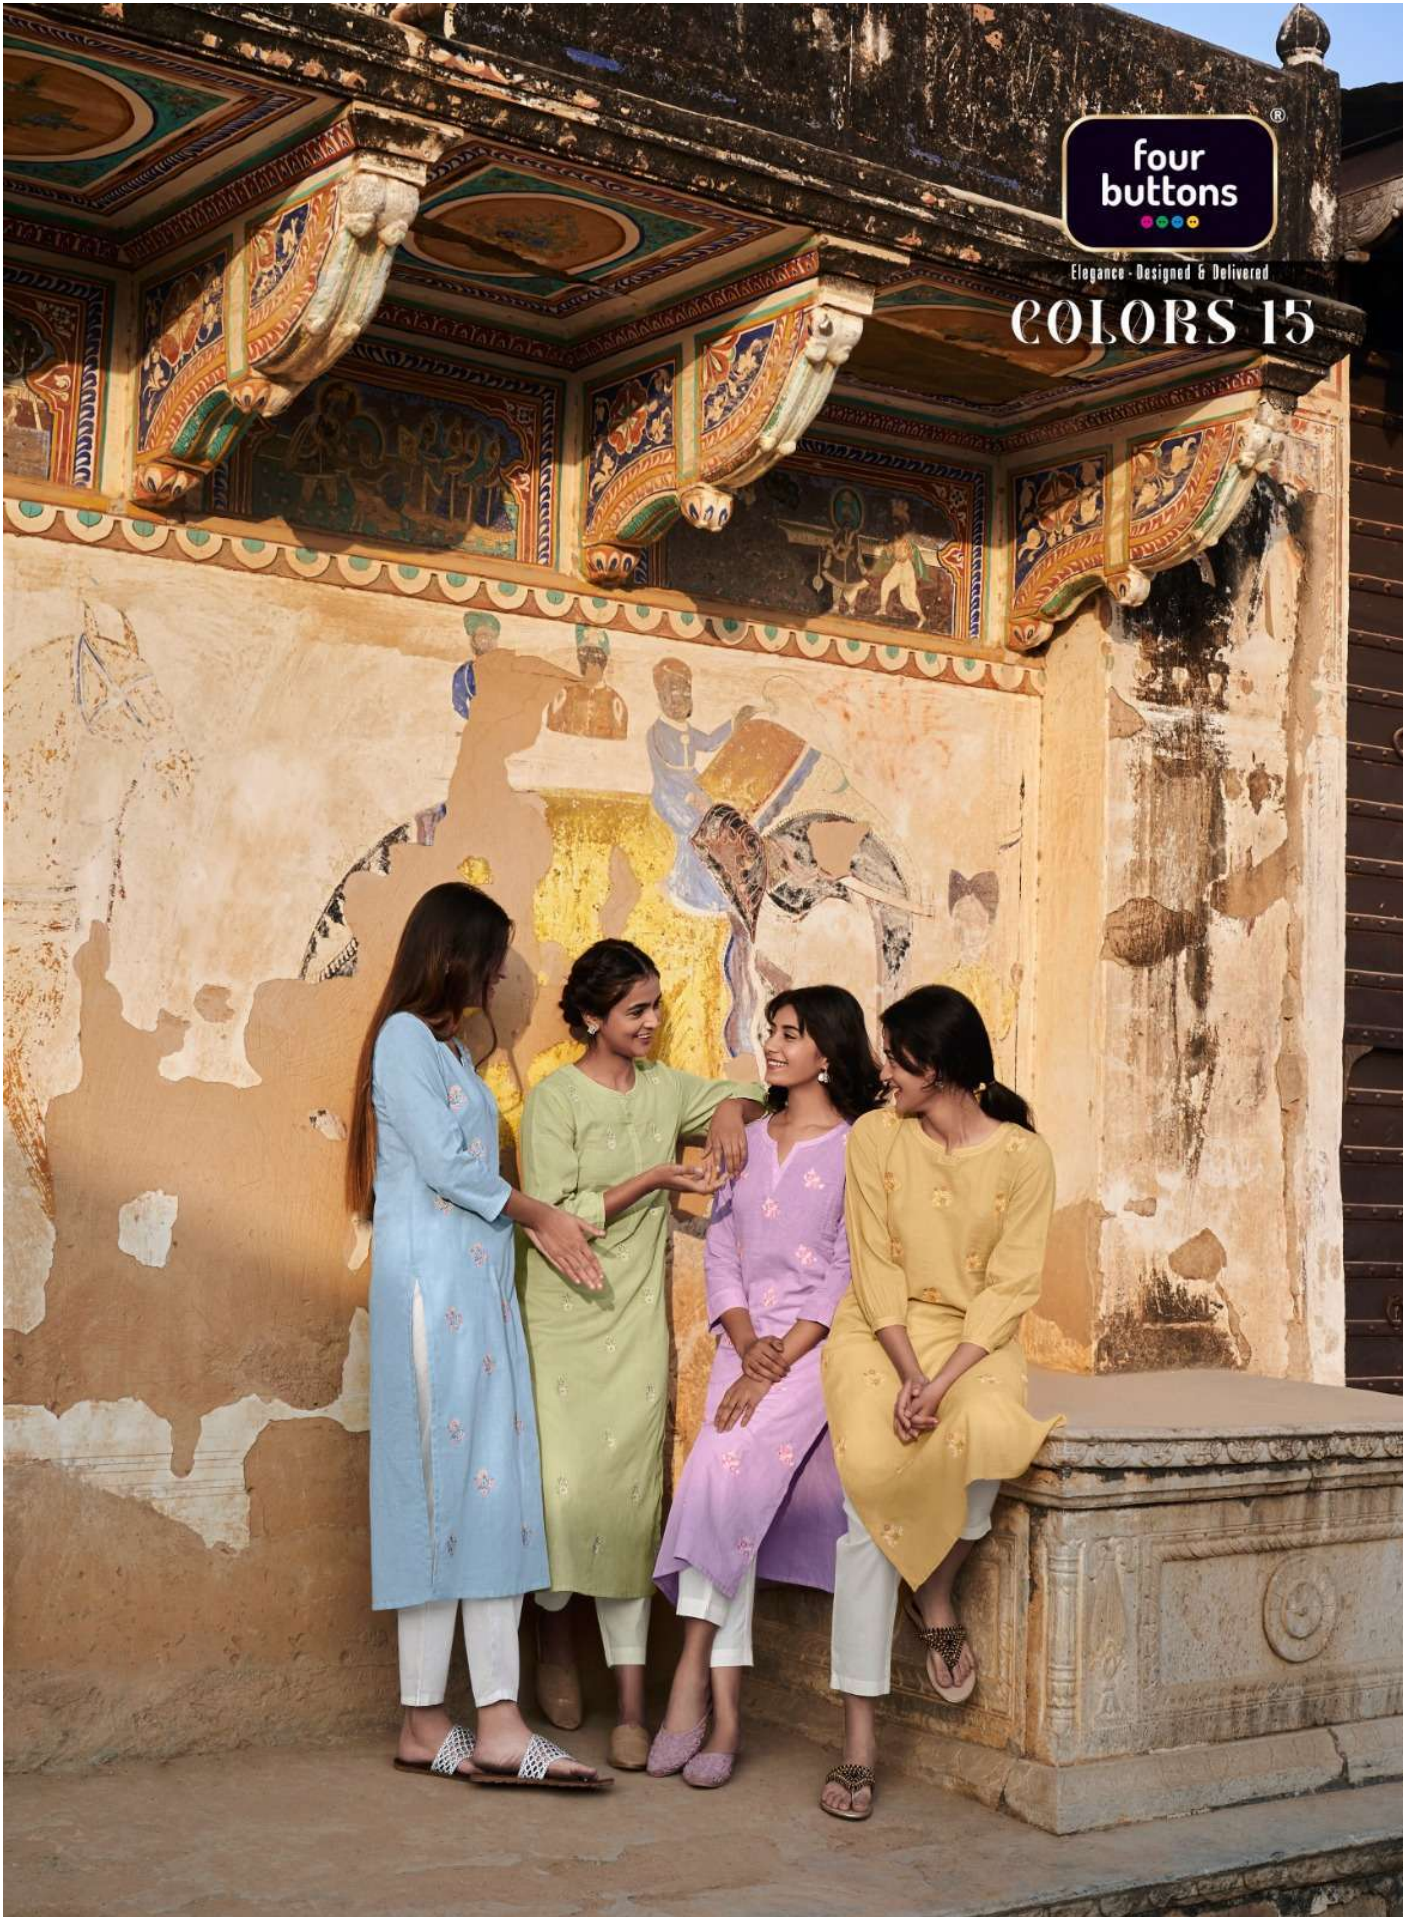

four
buttons®

Elegance - Designed & Delivered

COLORS 15

four
buttons®

Elegance - Designed & Delivered

COLORS 15

**four
buttons**
●●●●

Elegance - Designed & Delivered-

FB3231

Elegance - Designed & Delivered

FB3232

**four
buttons**
Elegance - Designed & Delivered

**four
buttons**
®

Elegance - Designed & Delivered

FB3233

**four
buttons**®

FB3234

FB3235

FB3236

FB3237

FB3238

PRESENTING TO YOU OUR NEW CATLOGUE

COLORS-15

FROM FOUR BUTTONS