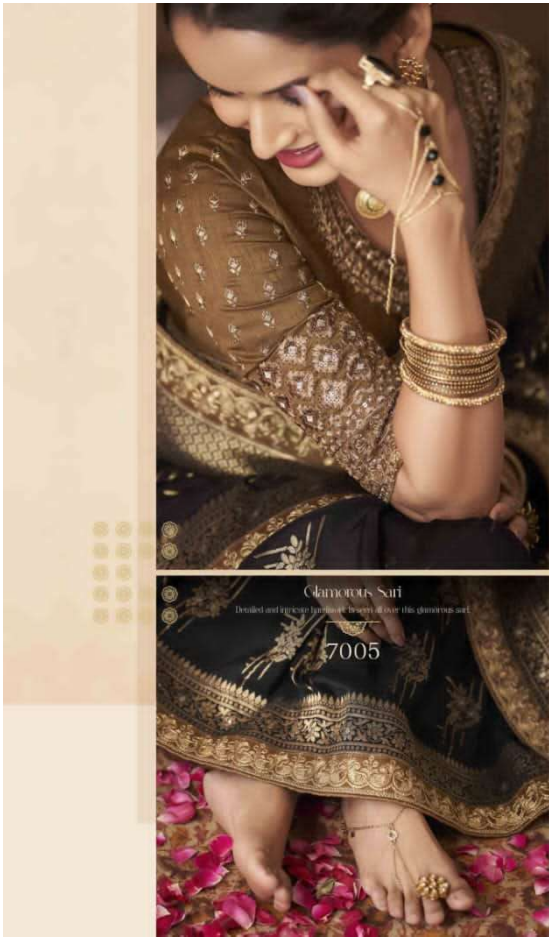

A stupendous Sari
This ensemble is perfect for any right time
occasion or party.

7007

ANMOL™
CREATIONS

Fashion is a trend

Style give a rich and traditional look, making a lady always look stunning.

7006

ANMOL™
CREATIONS