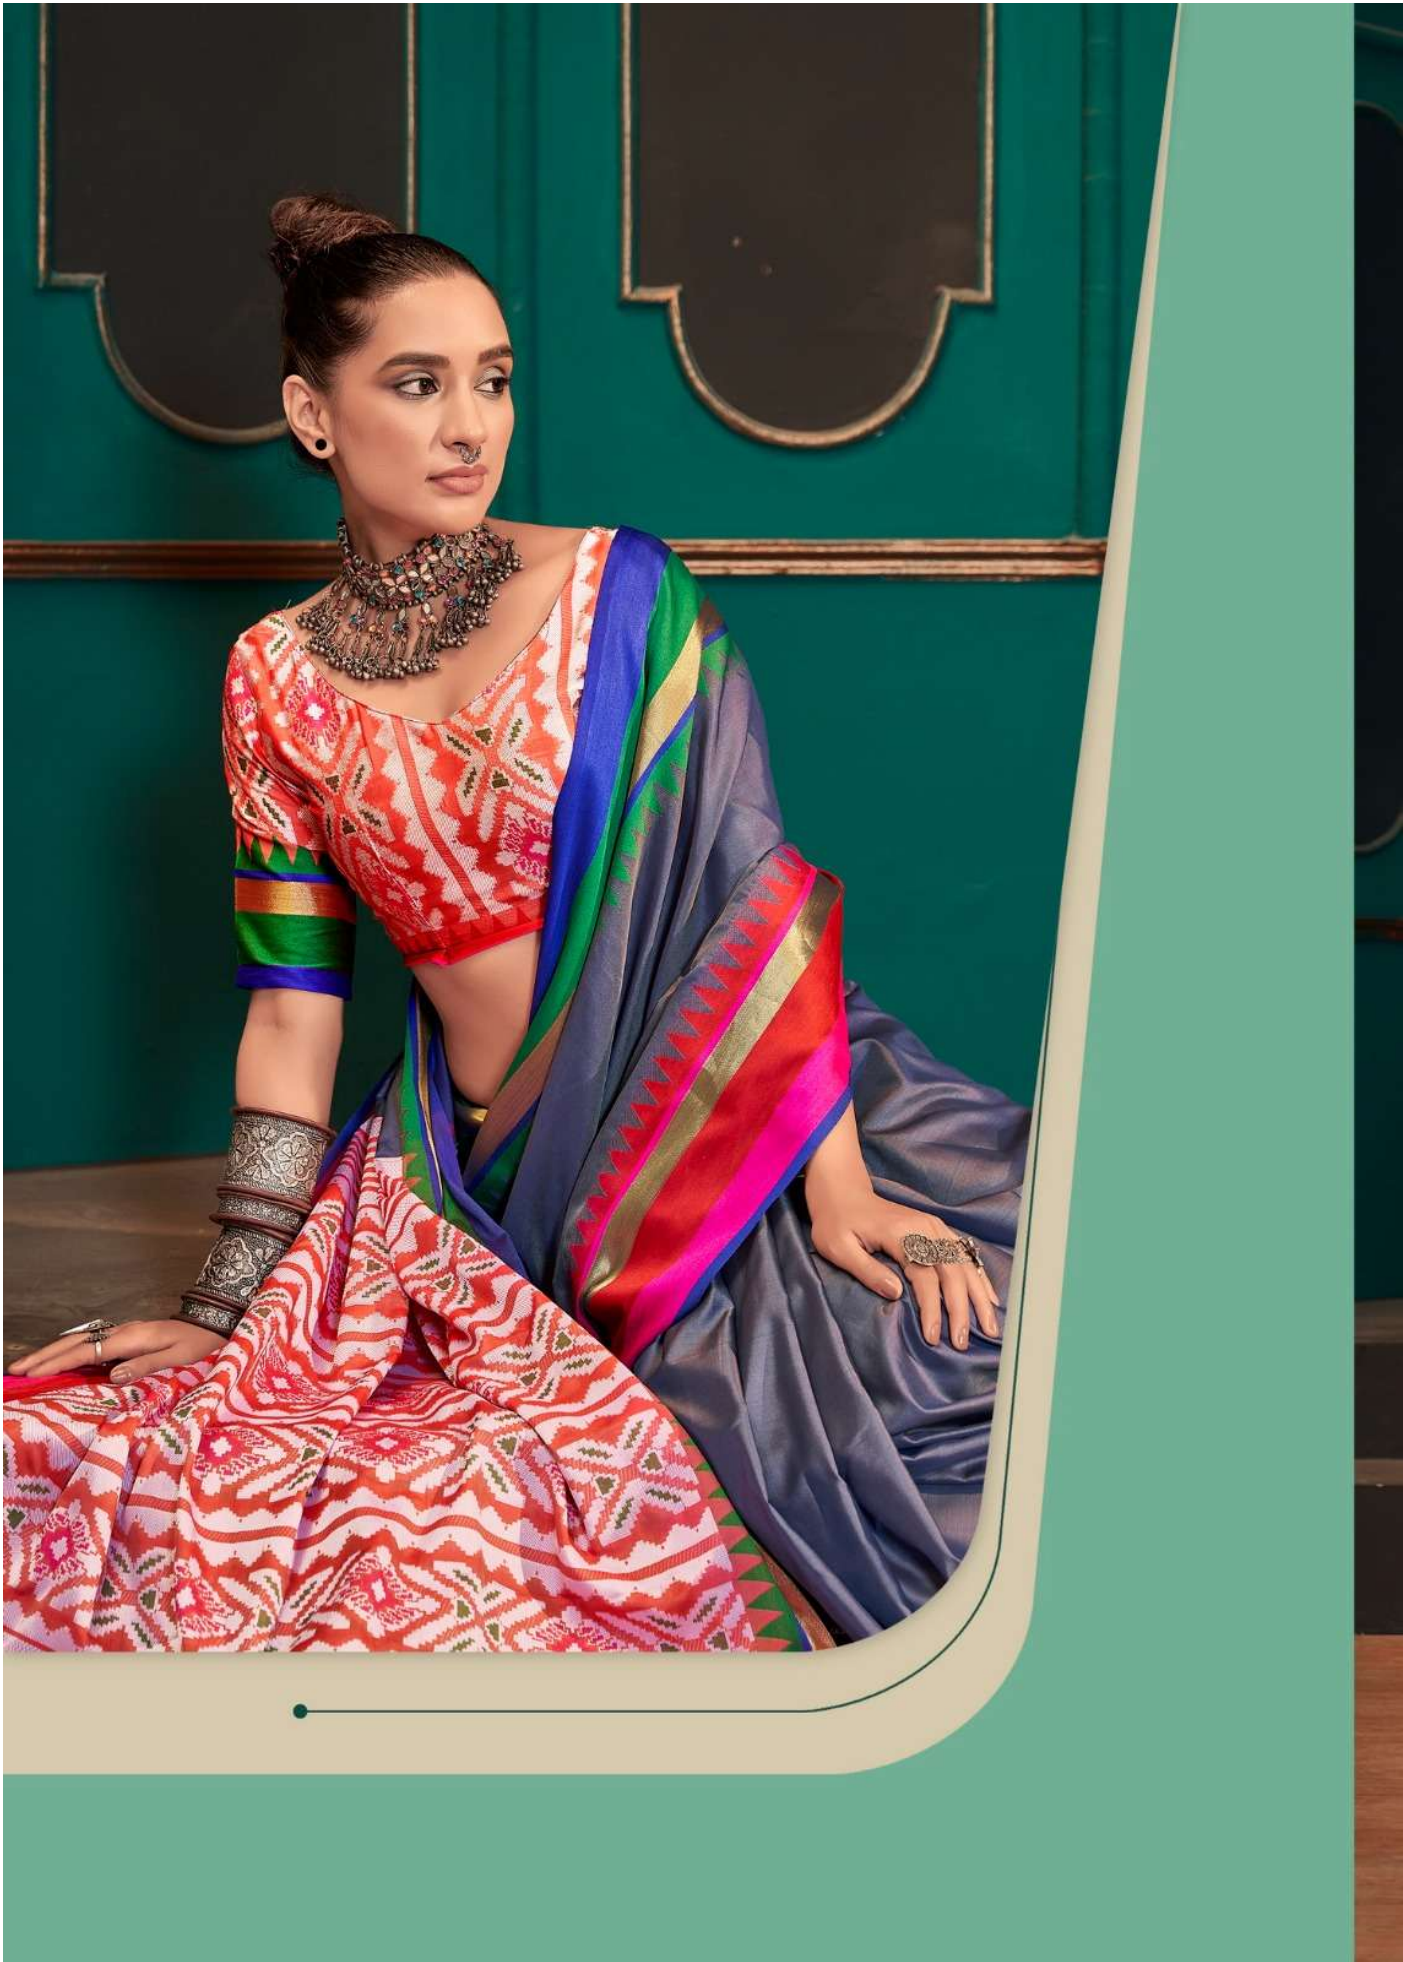

GULABO HANDLOOM SILK
Pure handloom saree

RAPATHTM
"The Secret of Style"

133004

GULABO HANDLOOM SILK
Pure handloom saree

RAPATHTM
"The Secret of Style"

133008

GULABO HANDLOOM SILK
Pure handloom saree

RAPATHTM
"The Secret of Style"