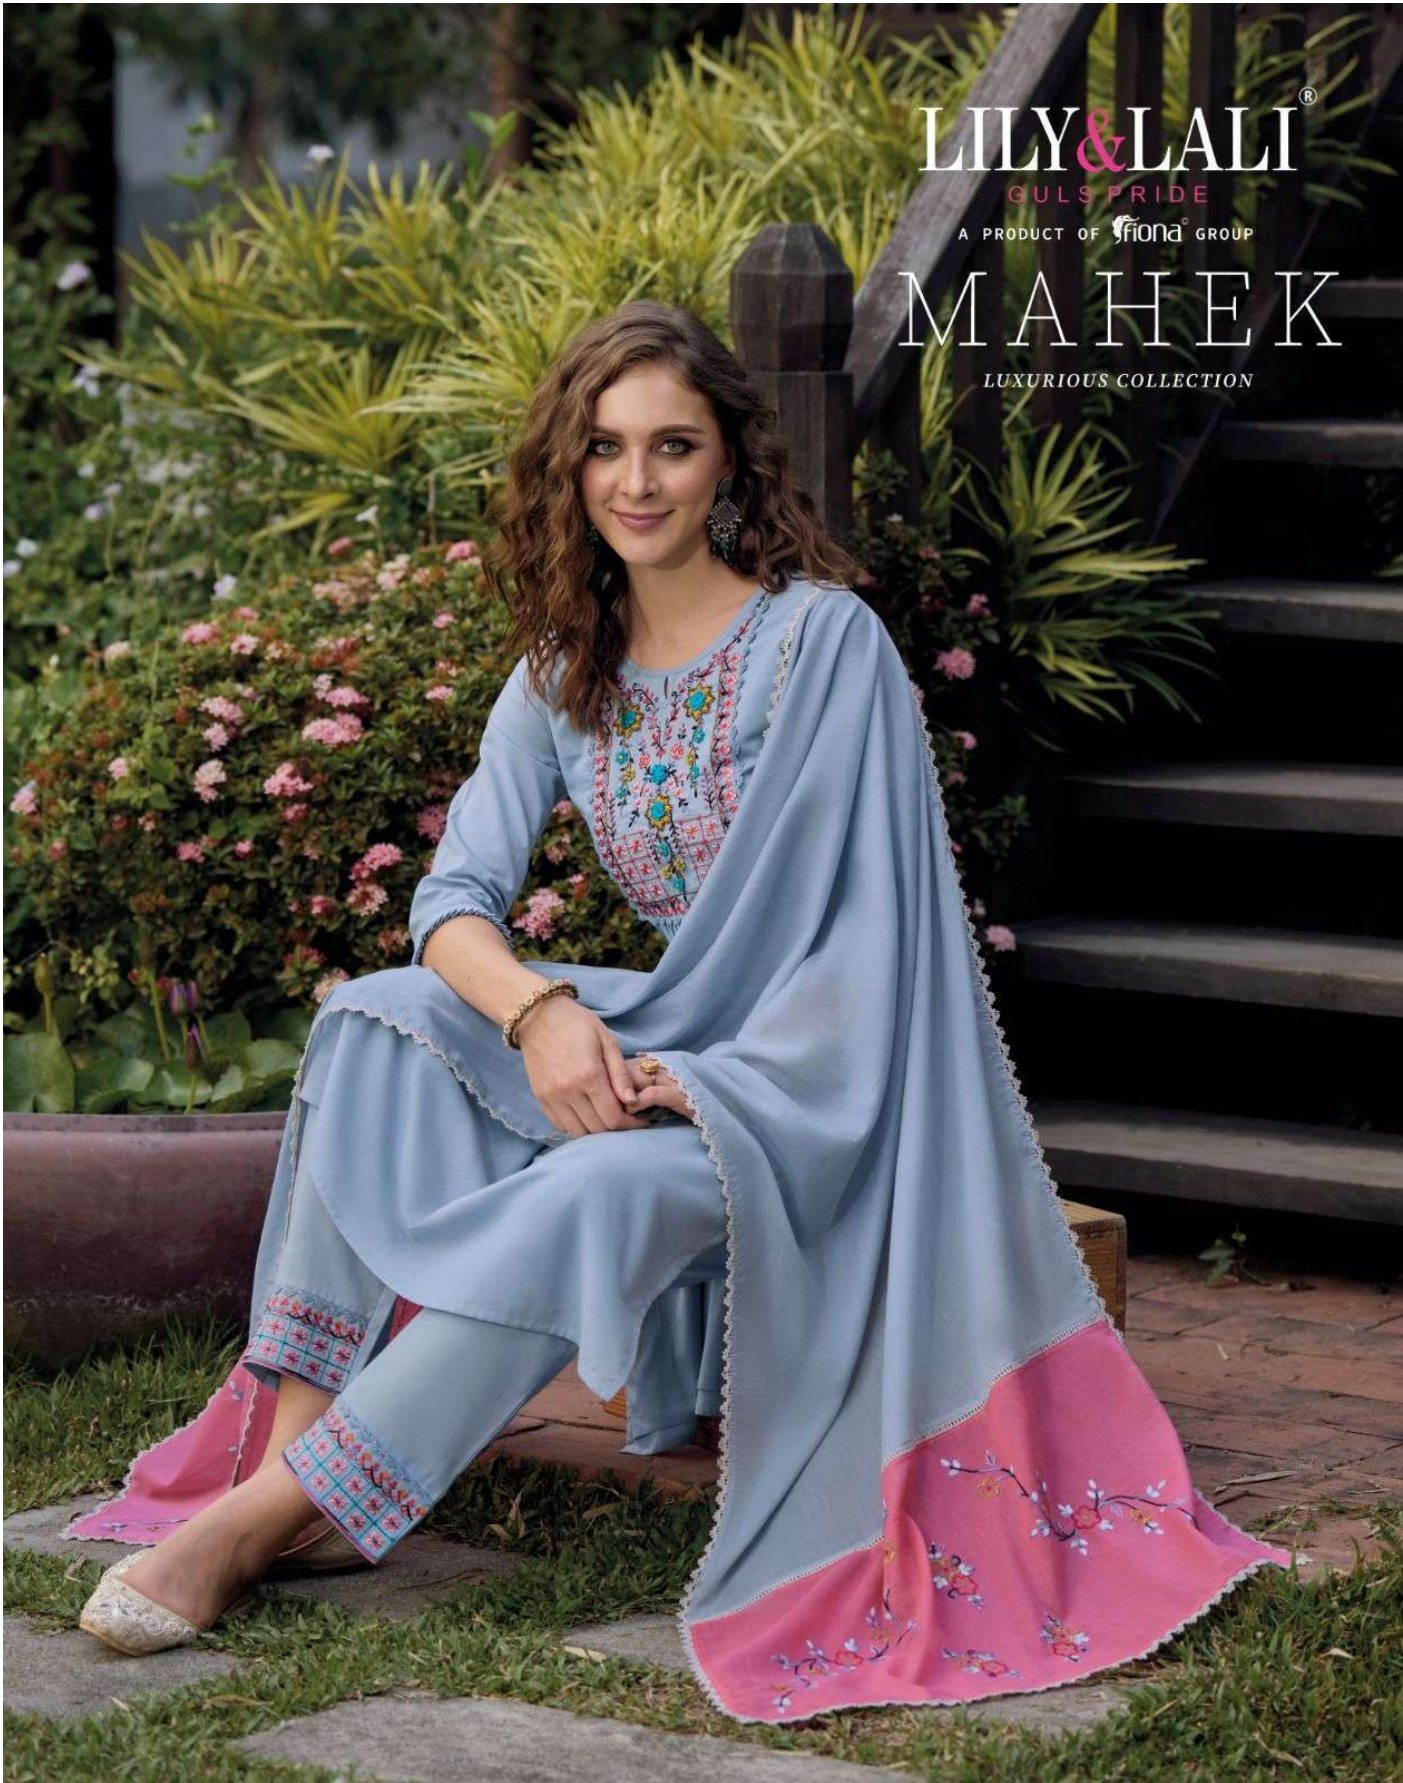

LILY & LALI®

GULSPRIDE

A PRODUCT OF *fiona* GROUP

MAHEK

LUXURIOUS COLLECTION