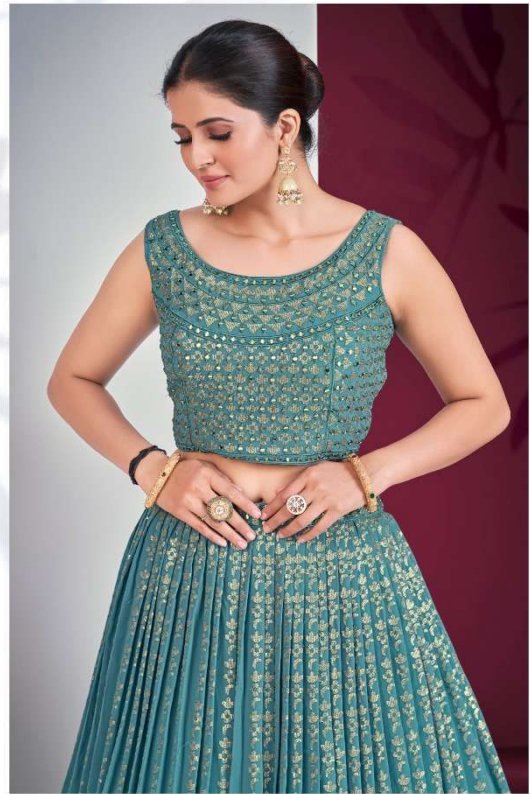

DRESSTIVE®

DRS1505