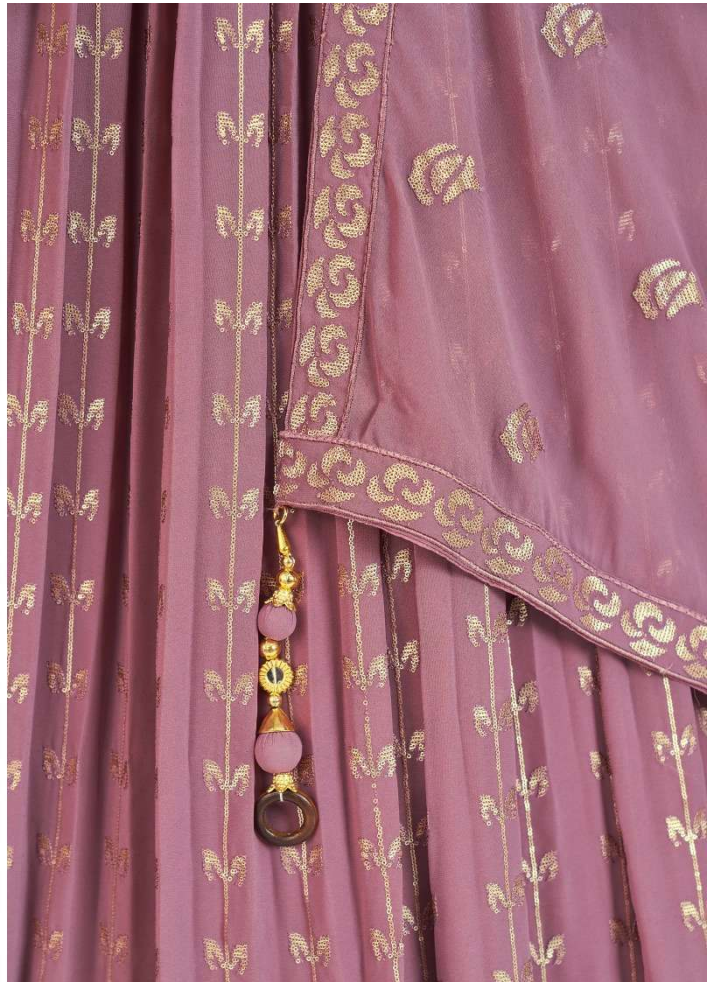

DRESSTIVE®

DRS1504