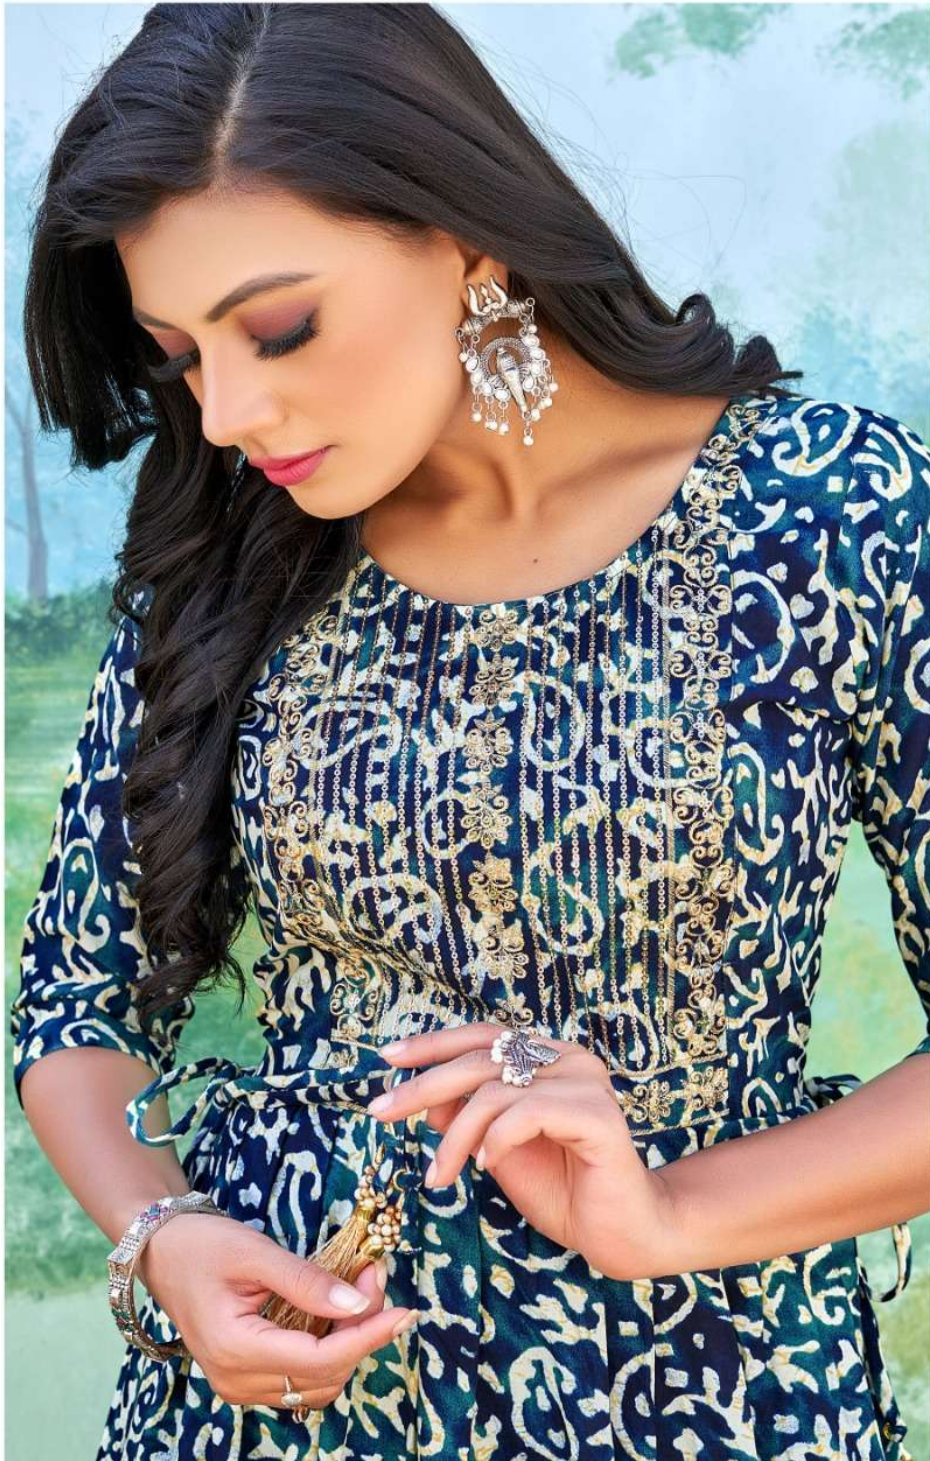

Smylee®
FASHION FREEDOM

SONPARI

• 1001 •

BRILLIANT HUES & LUSTROUS TEXTURES GIVES YOU A NEW MAKEOVER THIS SEASON

H

Heartwarmin Shades

Smylee®
FASHION FREEDOM

SONPARI

• 1006 •

Smylee[®]
FASHION FREEDOM
SONPARI

 **FASHION QUEEN**

*Brilliant hues & beautiful textures give you a
new makeover this season*

1007

9

Timeless Charism

Smylee®
FASHION FREEDOM