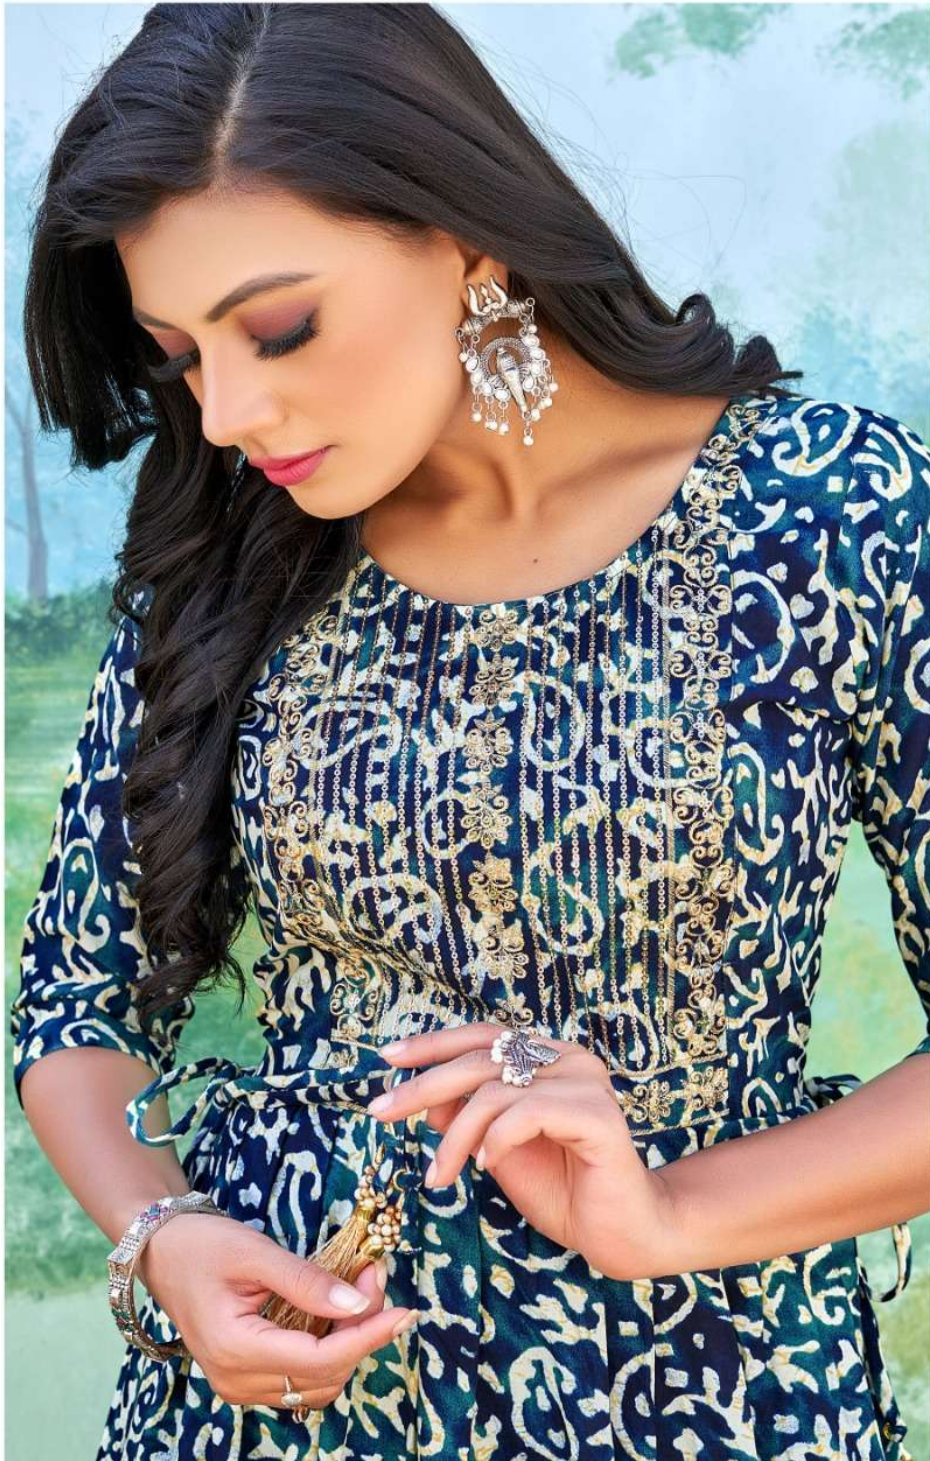

Smylee®
FASHION / FREEDOM

SONPARI

• 1001 •

BRILLIANT HUES & LUSTROUS TEXTURES GIVES YOU A NEW MAKEOVER THIS SEASON

H

Heartwarmin Shades

Smylee®
FASHION / FREEDOM

SONPARI

• 1006 •

Smylee[®]
FASHION FREEDOM
SONPARI

 **FASHION QUEEN**

*Brilliant hues & beautiful textures give you a
new makeover this season*

1007

9

Timeless Charism

Smylee®
FASHION FREEDOM