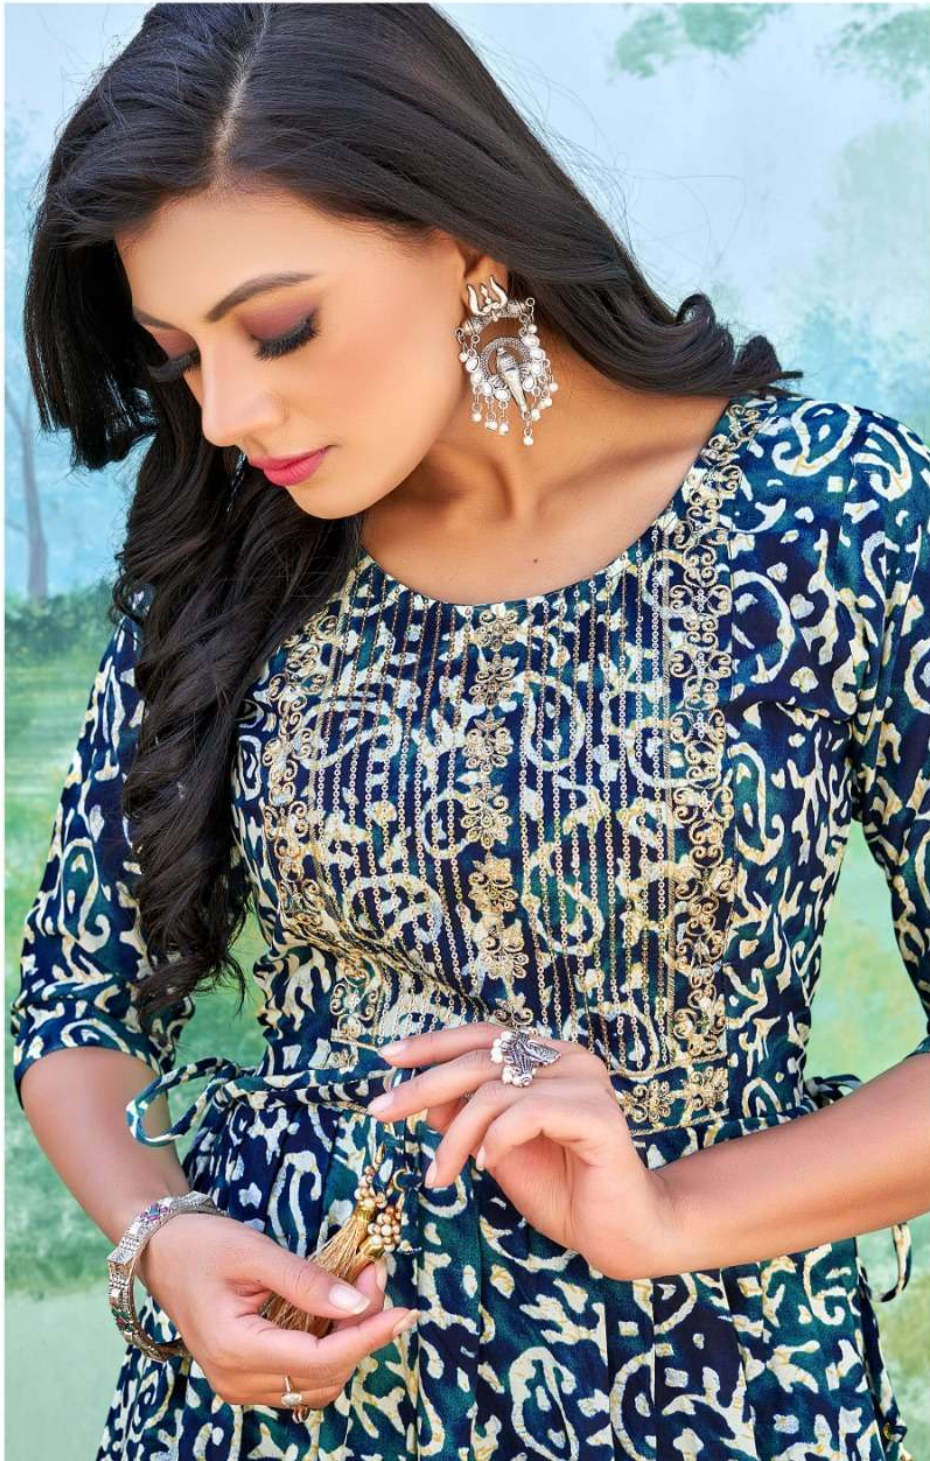

Smylee®
FASHION FREEDOM

SONPARI

• 1001 •

BRILLIANT HUES & LUSTROUS TEXTURES GIVES YOU A NEW MAKEOVER THIS SEASON

H

Heartwarmin Shades

Smylee®
FASHION / FREEDOM

SONPARI

• 1006 •

Smylee[®]
FASHION FREEDOM
SONPARI

 **FASHION QUEEN**

*Brilliant hues & beautiful textures give you a
new makeover this season*

1007

9

Timeless Charism

Smylee®
FASHION FREEDOM