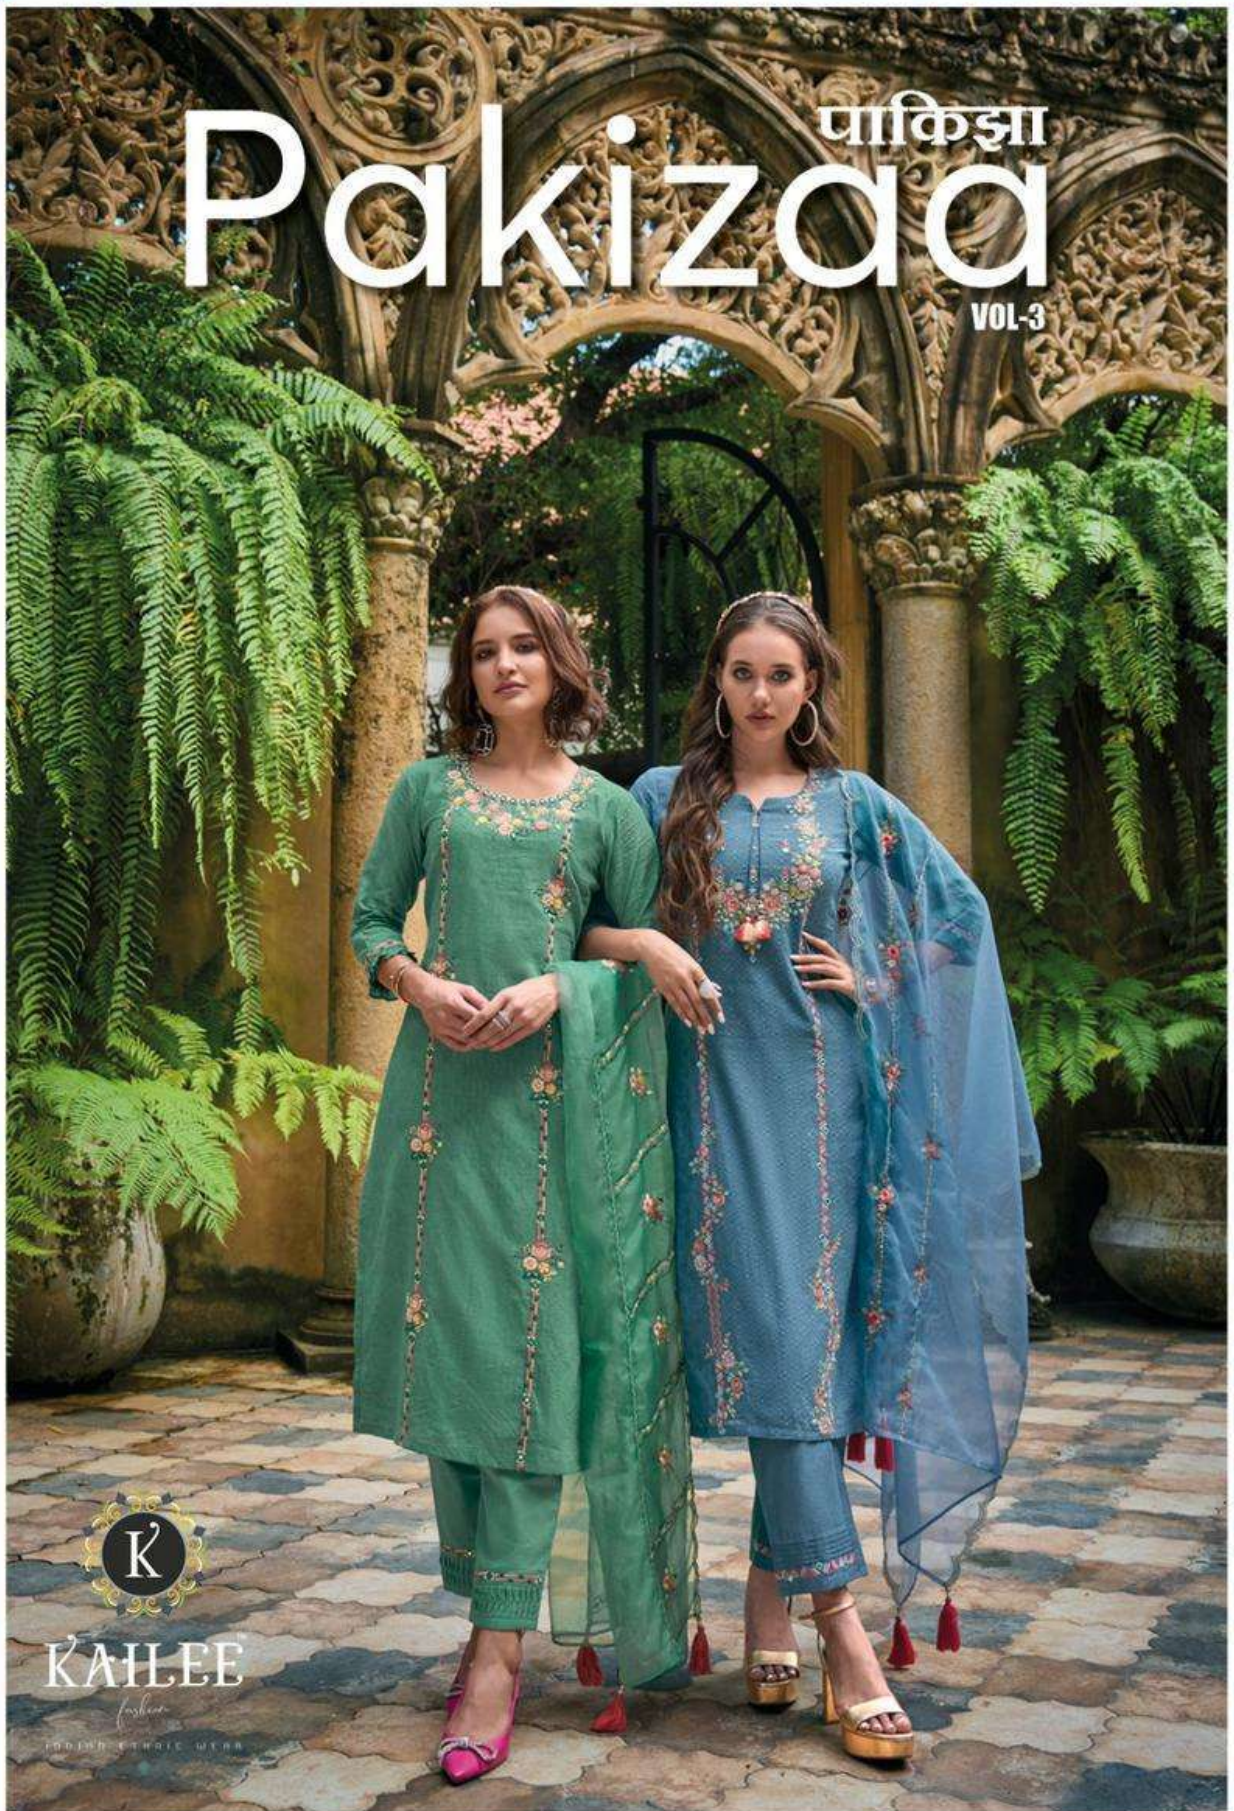

पाकिझा Pakizaa

VOL-3

KAILEE

fashion

MODERN ELEGANT WEAR

पाकिझा Pakizaa

VOL-3

KAILEE

fashion
MODERN ELEGANT WEAR

KAILEE

KAILEE™

fashion

INDIAN ETHNIC WEAR

SIMPLICITY

ETHNIC

CURATOR
OF LIGHT
PAKIZAA | 40203