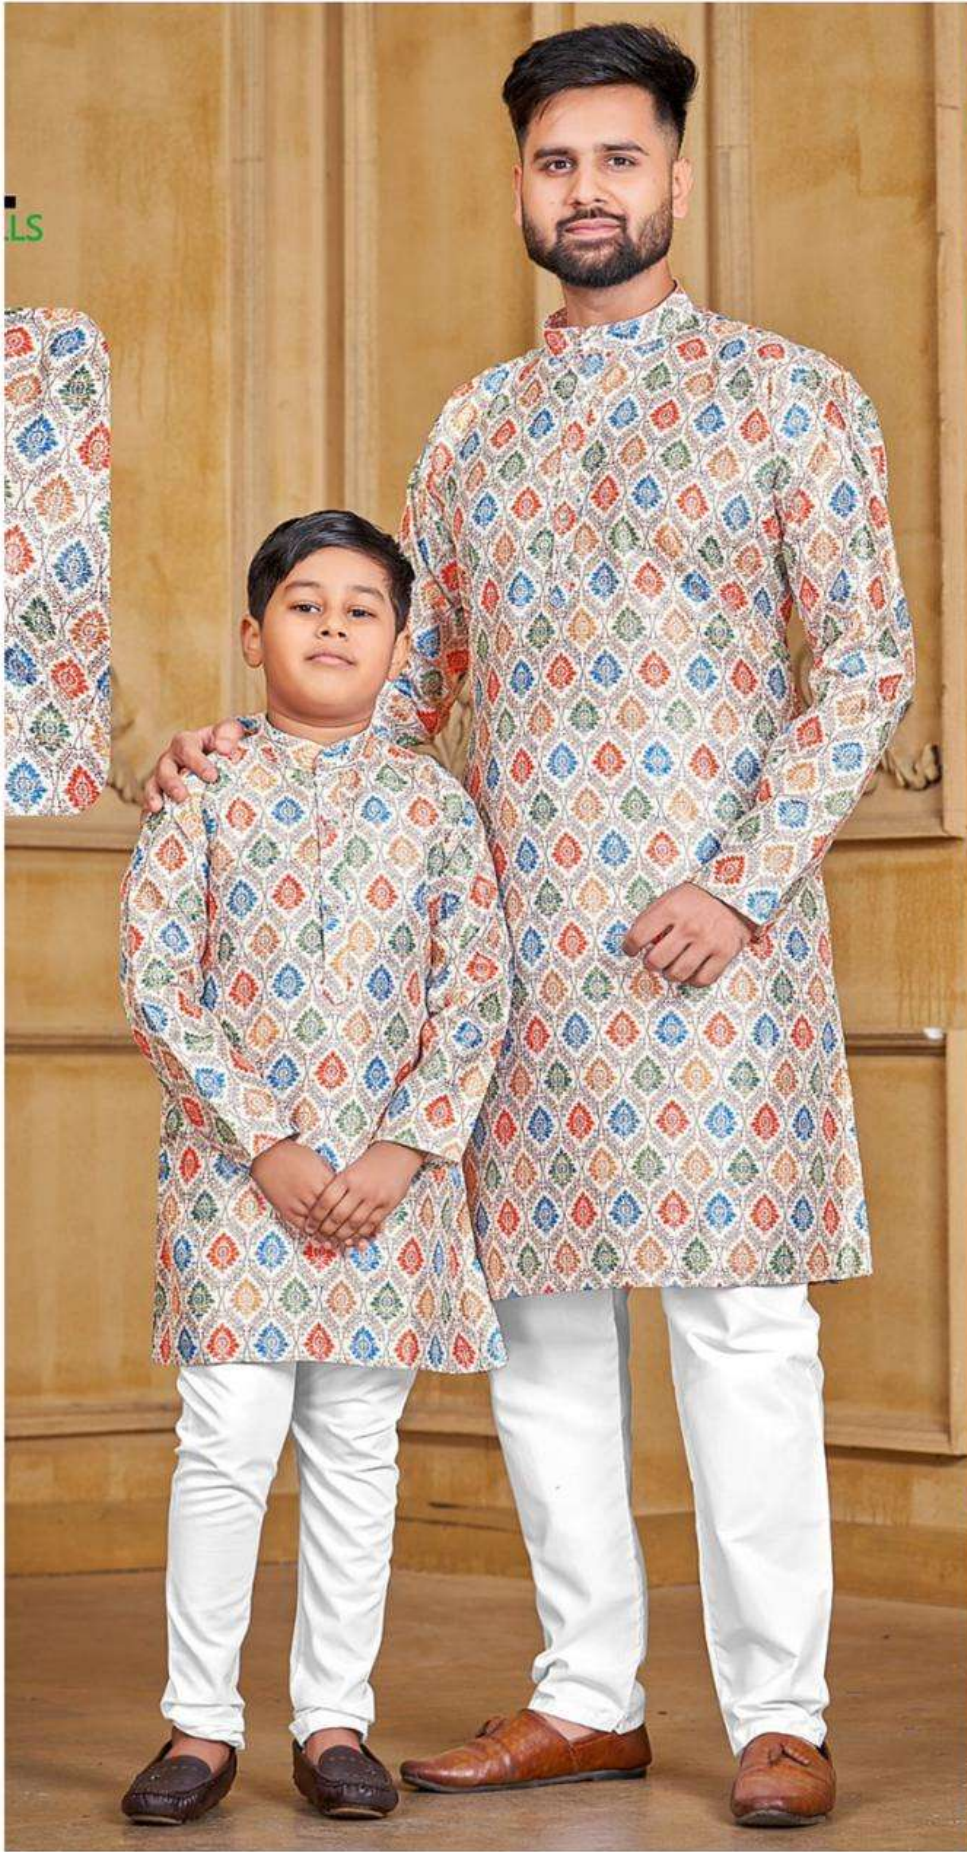

**Kurta For  
All Functions**

  
BLUE HILLS

		SIZE CHART	IN INCHES	
SIZE	AGE	KURTA CHEST	KURTA LENGTH	SHOULDER
6	6-7-8 YEAR	32	27	14
8	9-10 YEAR	34	30	15
10	11-12 YEAR	36	33	15.5
L	ADULT	43	39	18.5
XL	ADULT	46	41	19
XXL	ADULT	48	41	19.5