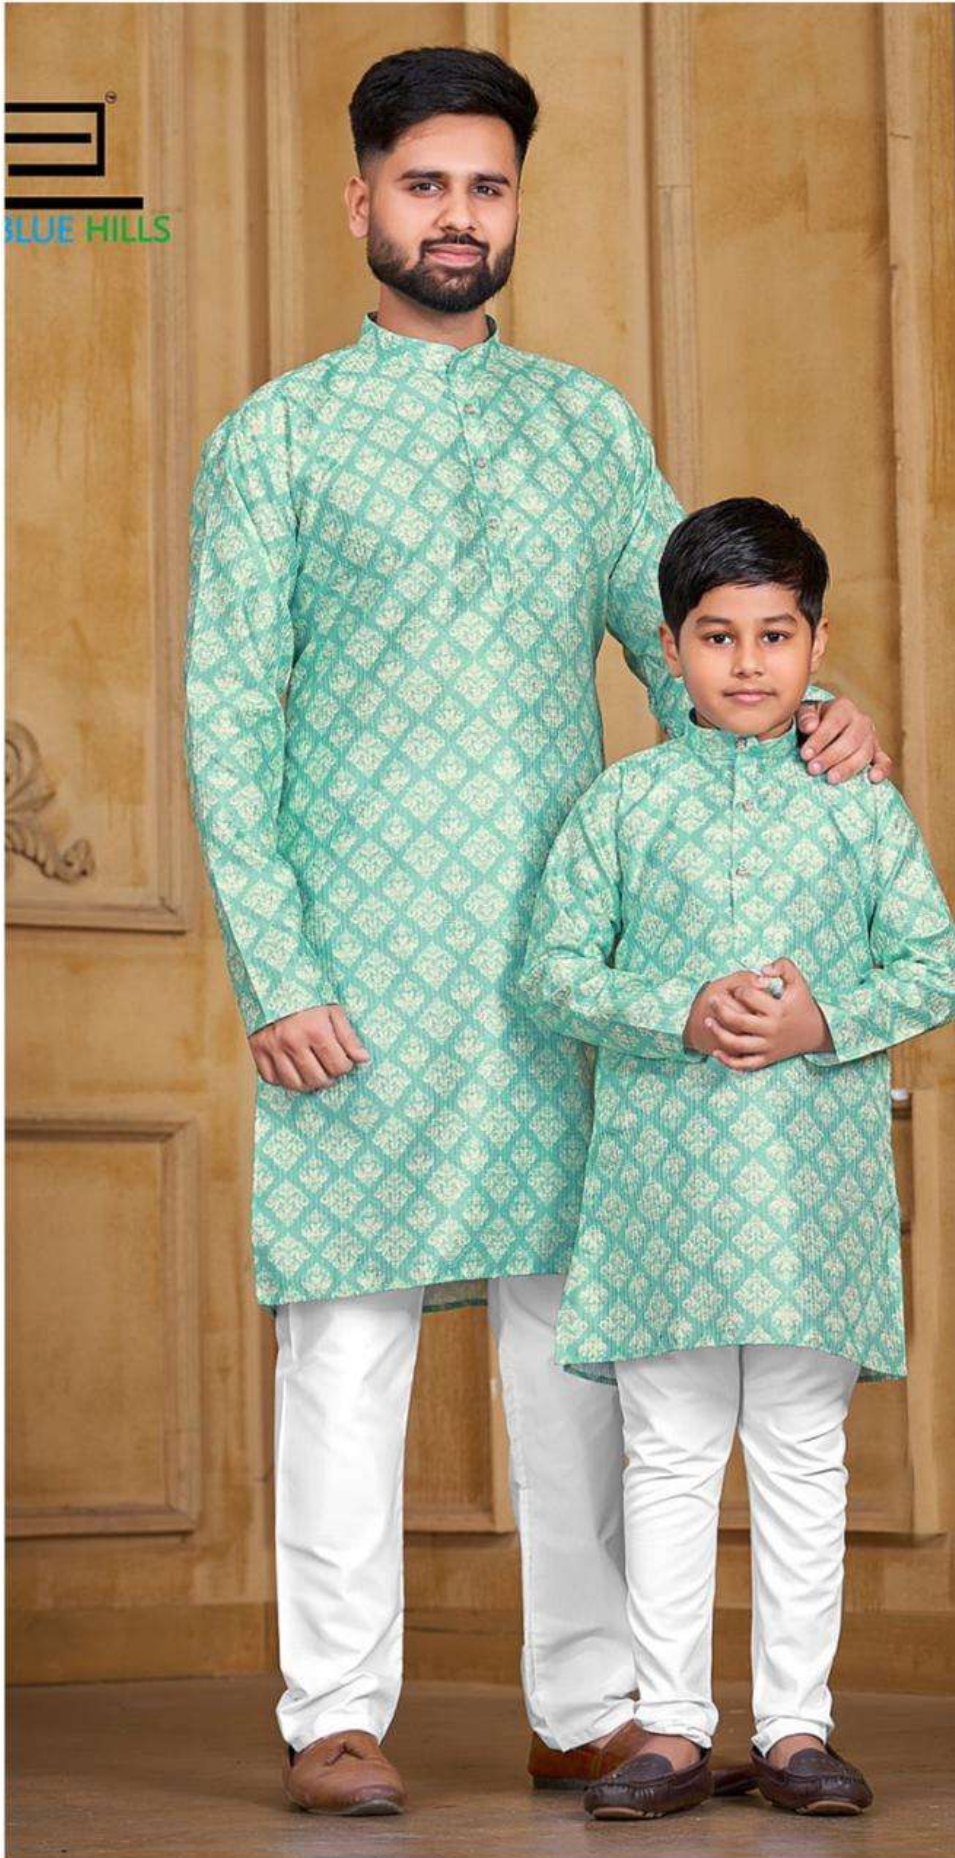

**Kurta For  
All Functions**

  
BLUE HILLS

		SIZE CHART	IN INCHES	
SIZE	AGE	KURTA CHEST	KURTA LENGTH	SHOULDER
6	6-7-8 YEAR	32	27	14
8	9-10 YEAR	34	30	15
10	11-12 YEAR	36	33	15.5
L	ADULT	43	39	18.5
XL	ADULT	46	41	19
XXL	ADULT	48	41	19.5