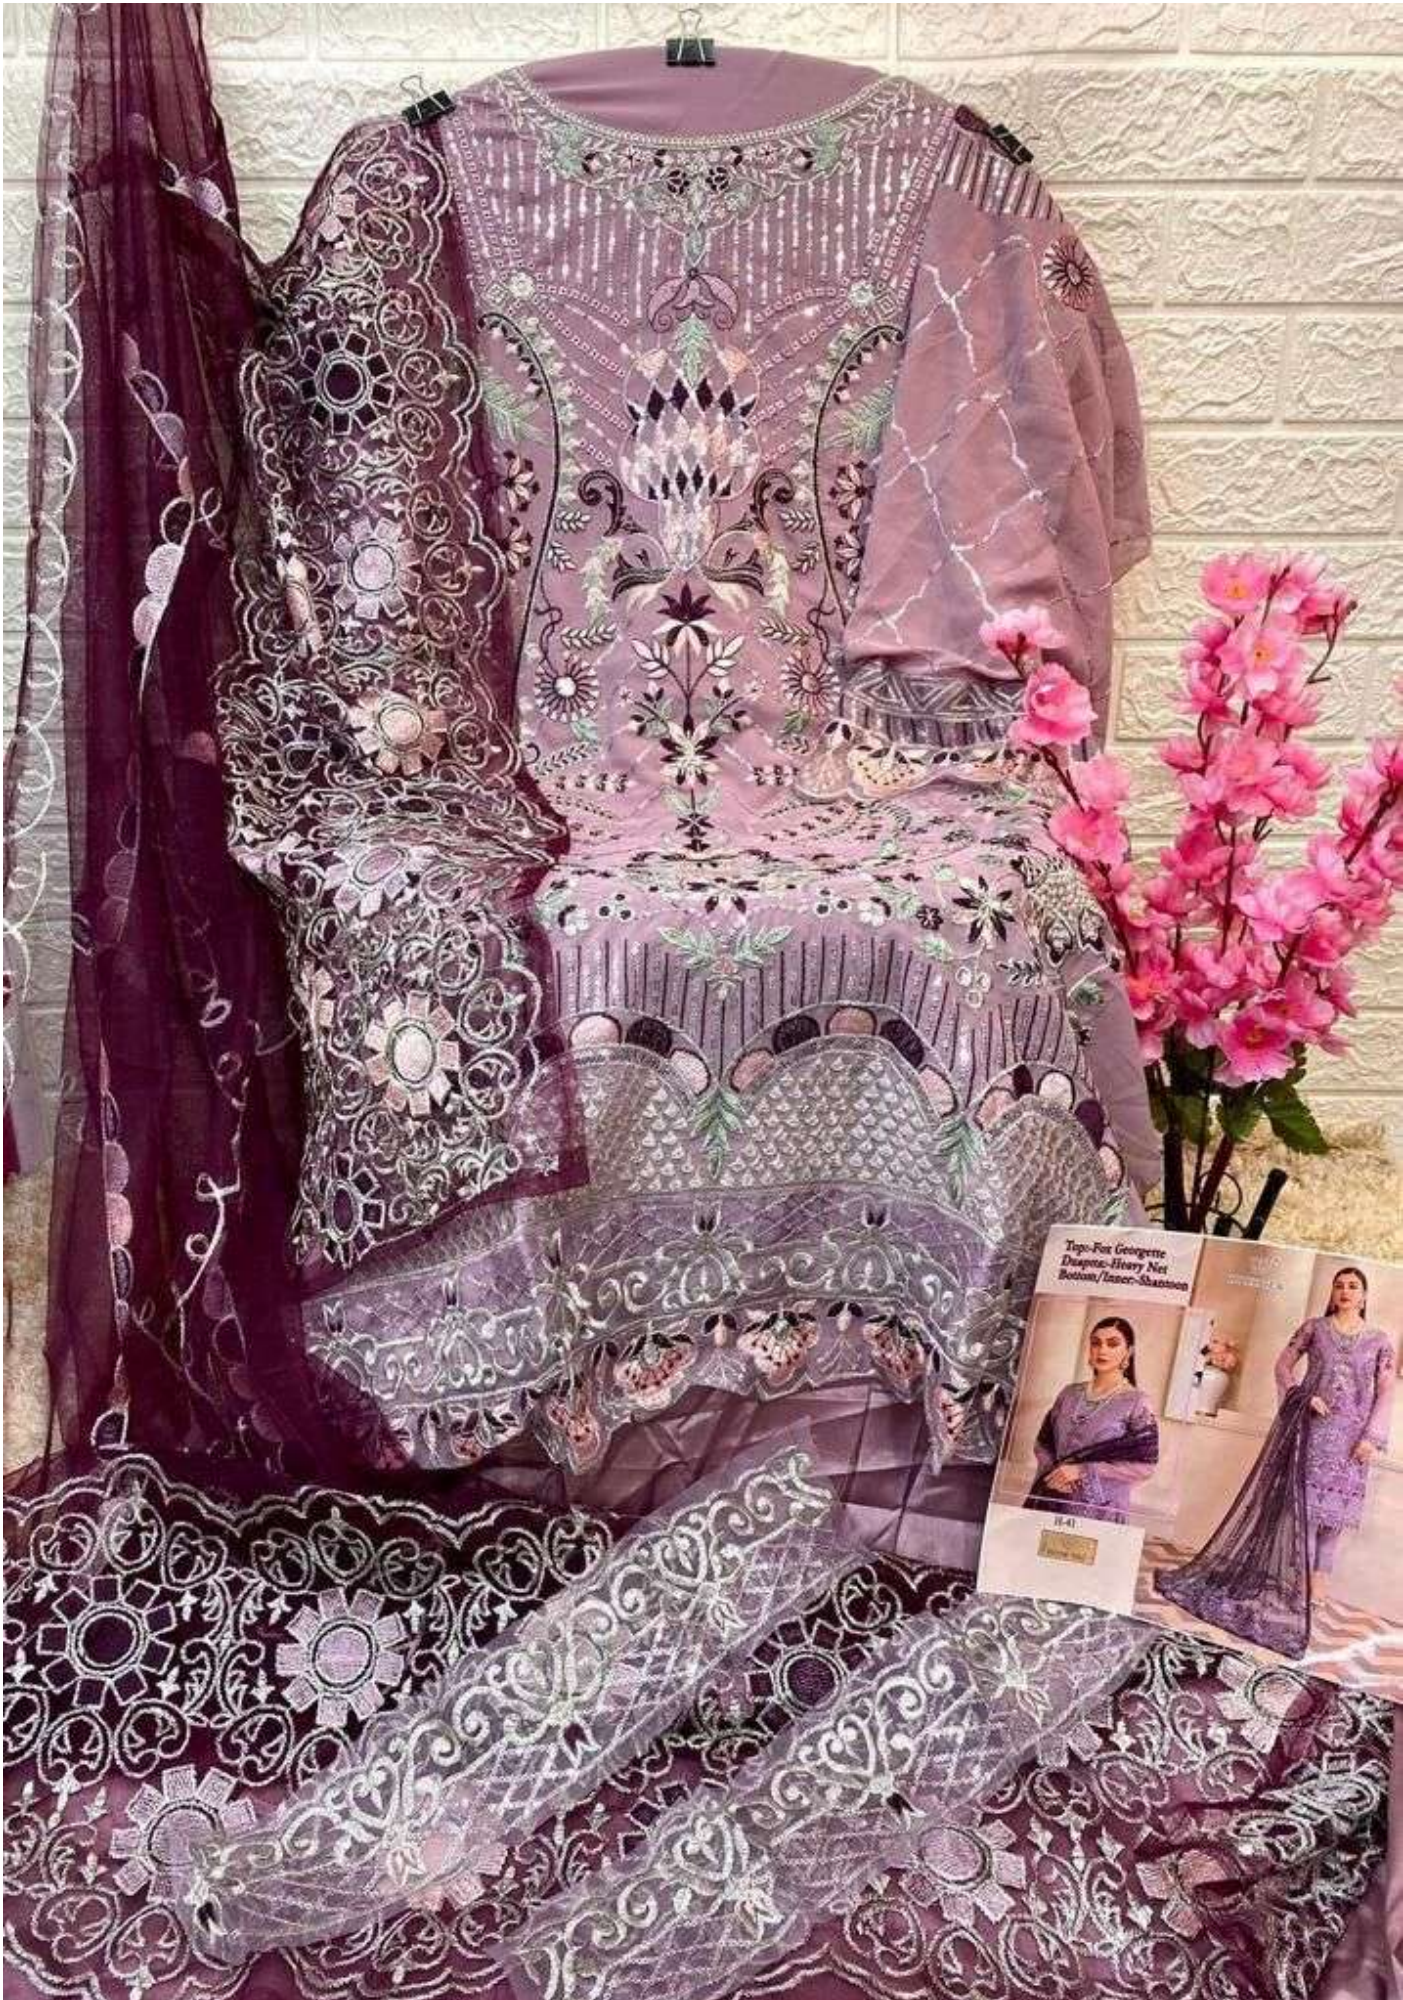

Top:-Fox Georgette
Duapatta:-Heavy Net
Bottom/Inner:-Shantoon

[®]
HOOR TEX

H-41-B

Top:-Fox Georgette
Duapatta:-Heavy Net
Bottom/Inner:-Shantoon

HOOR TEX

H-41-B

Top:-Fox Georgette
Duapatta:-Heavy Net
Bottom/Inner:-Shantoon

HOOR TEX

H-41

**Top:-Fox Georgette
Duapatta:-Heavy Net
Bottom/Inner:-Shantoon**

 [®]
HOOR TEX

H-41-D

Top:-Fox Georgette
Duapatta:-Heavy Net
Bottom/Inner:-Shantoon

HOOR TEX

H-41-C