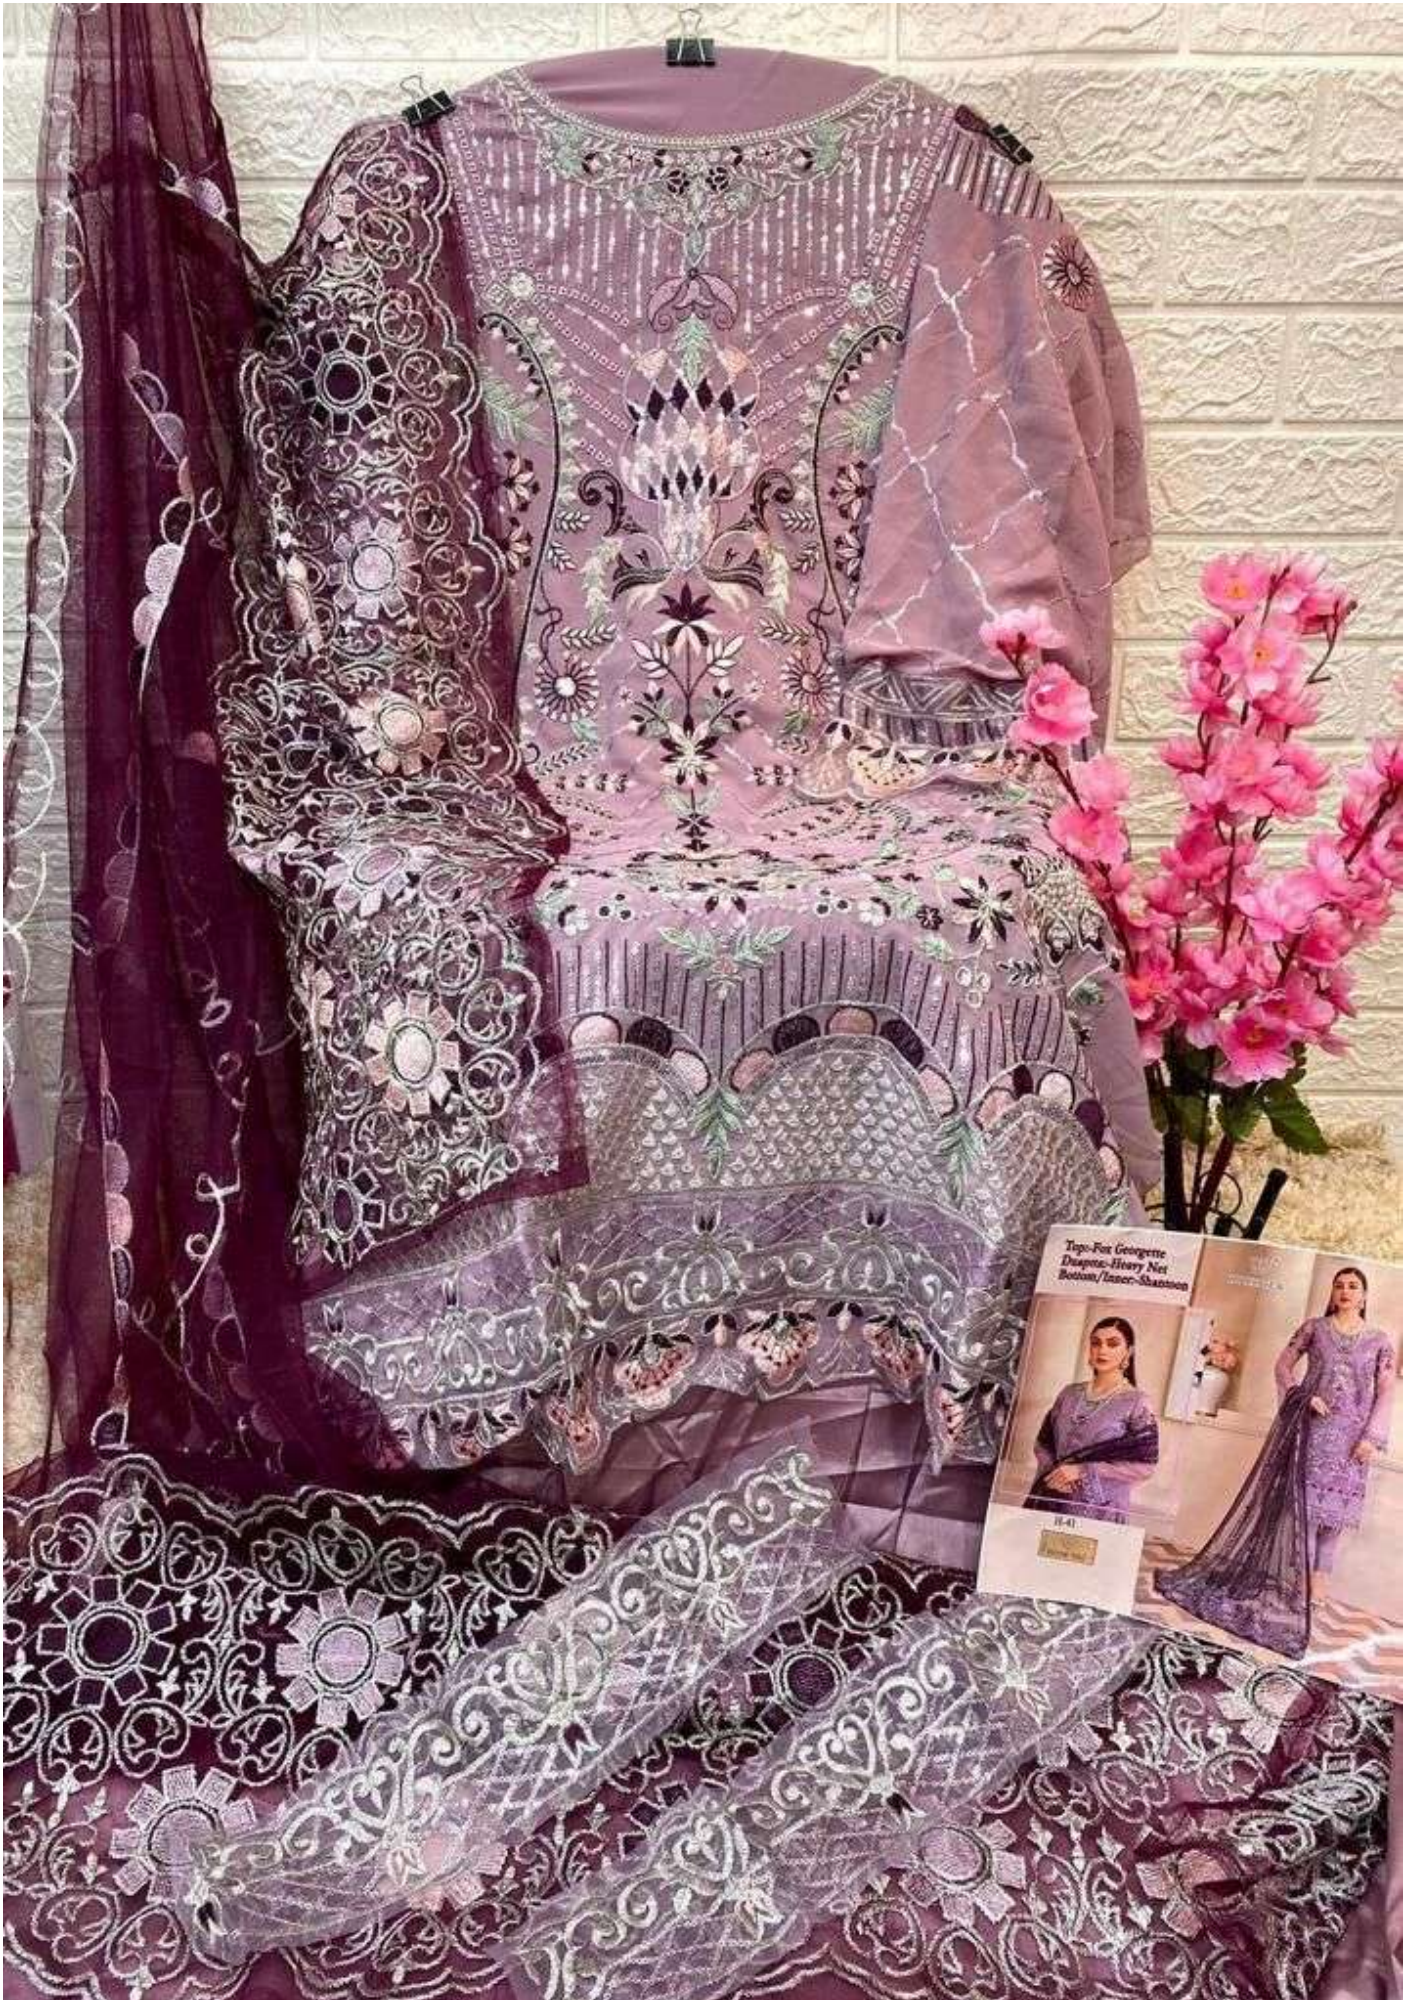

Top:-Fox Georgette
Duapatta:-Heavy Net
Bottom/Inner:-Shantoon

[®]
HOOR TEX

H-41-B

Top:-Fox Georgette
Duapatta:-Heavy Net
Bottom/Inner:-Shantoon

[®]
HOOR TEX

H-41-B

Top:-Fox Georgette
Duapatta:-Heavy Net
Bottom/Inner:-Shantoon

HOOR TEX

H-41

**Top:-Fox Georgette
Duapatta:-Heavy Net
Bottom/Inner:-Shantoon**

[®]
HOOR TEX

H-41-D

Top:-Fox Georgette
Duapatta:-Heavy Net
Bottom/Inner:-Shantoon

HOOR TEX

H-41-C