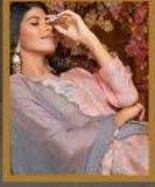

SHUROO
TRULY ETHNIC

SHUROO
TRULY ETHNIC

S 50012

KAVYA

B 50011

S 50010

S 50012

SHUROO
TRUST ETHNIC

KAVYA

TOP:
Pure Maslin Digital print with Delicate
Embroidery with Handwork

DUPATTA:
Pure Japan Shiffon Embroidery
Sealping work

BOTTOM:
Pure Lawn

SET OF 4 DESIGN

S 50009

SHUROO
LUXURY EMBROIDERY

S 50010