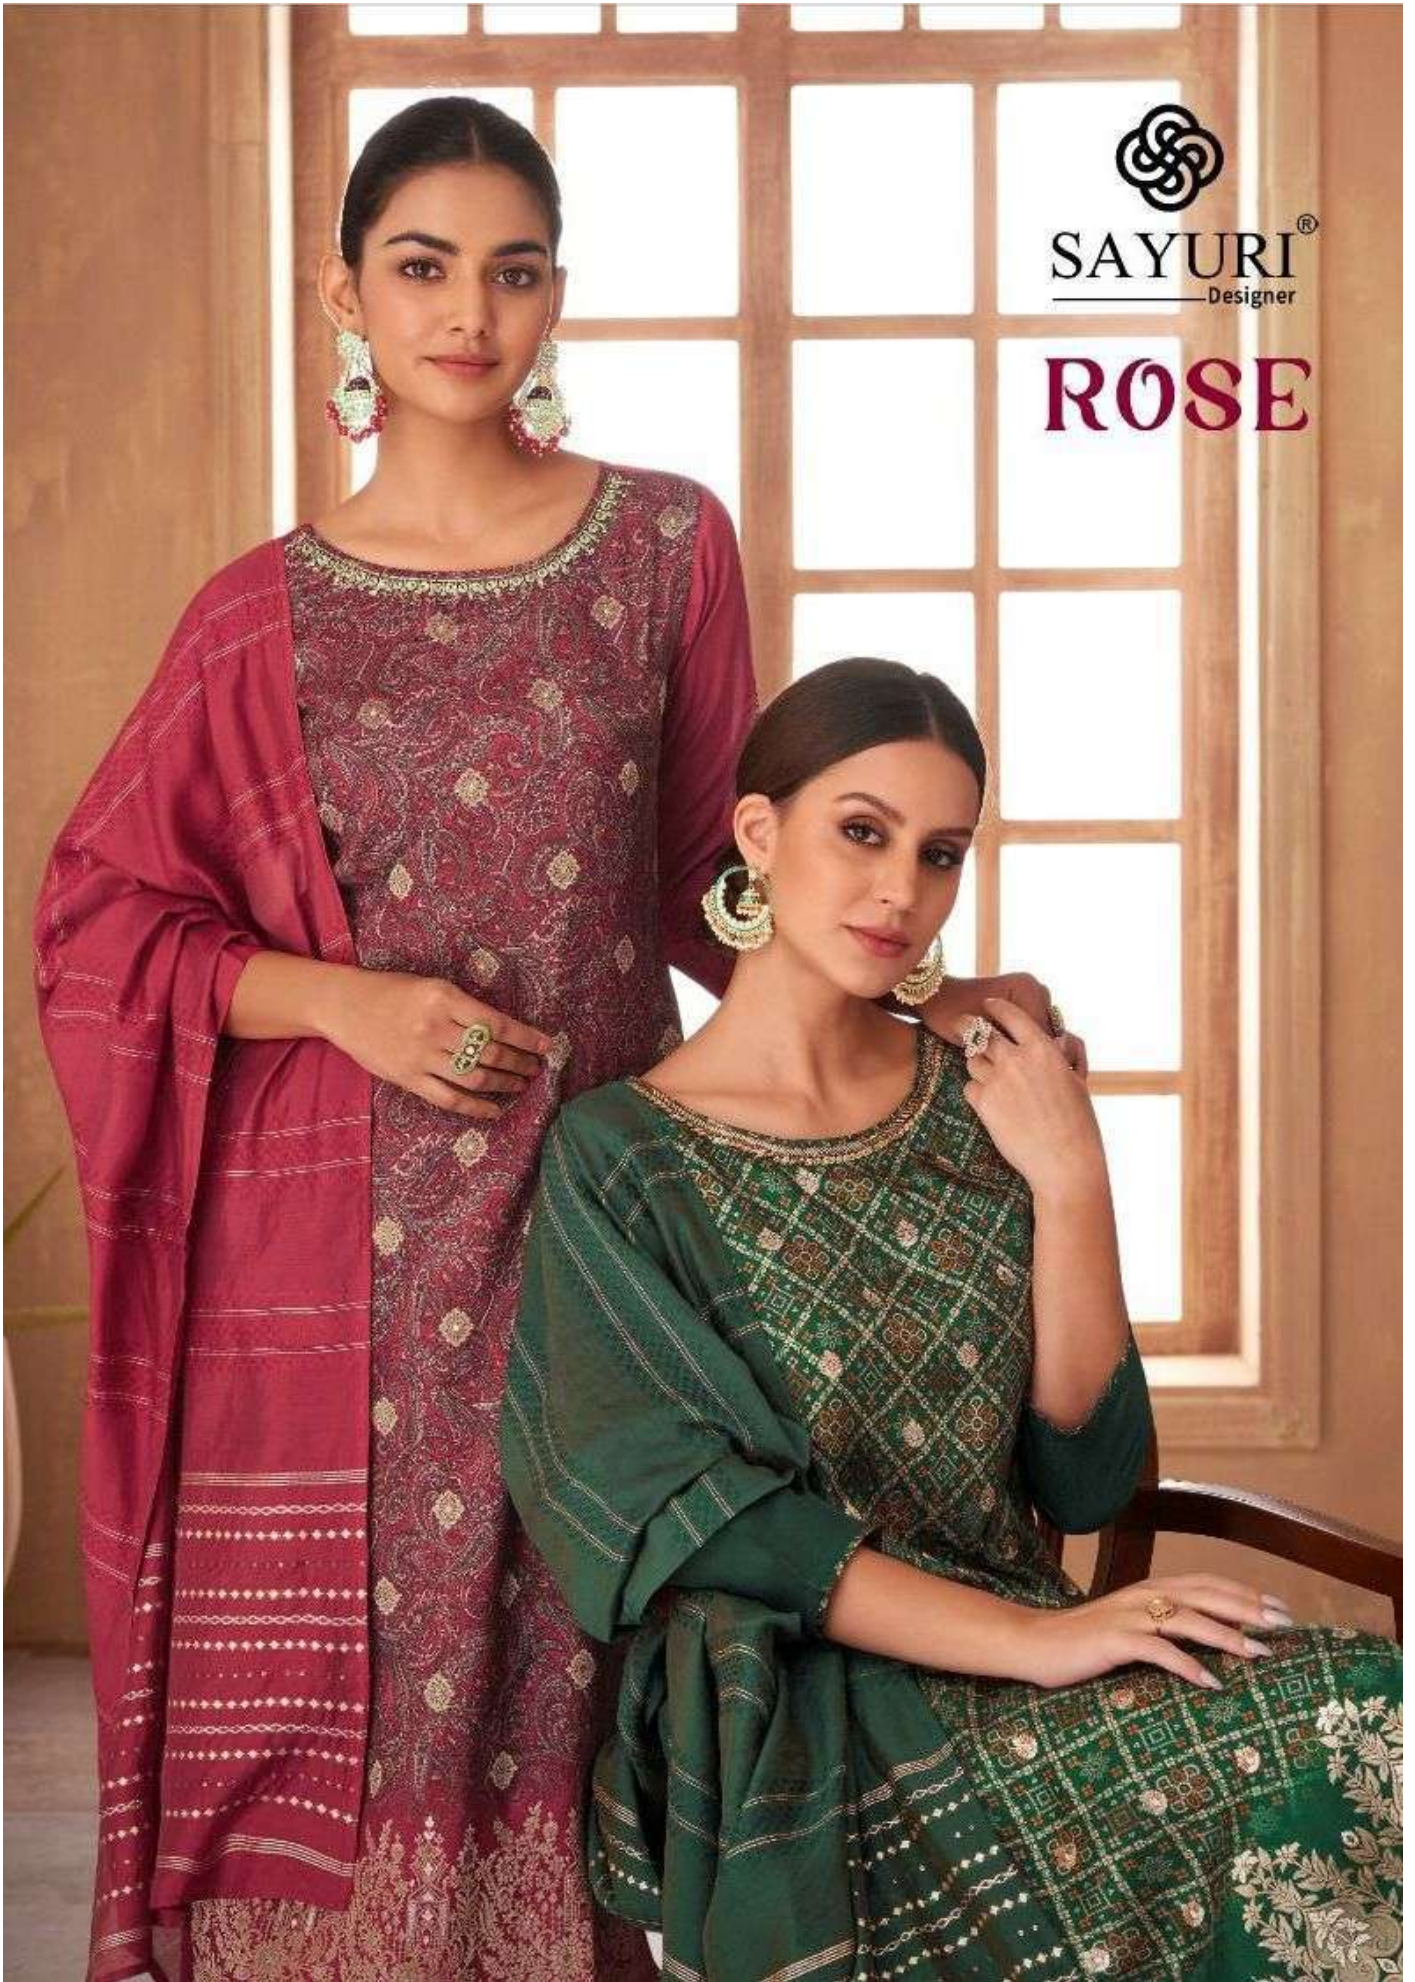

SAYURI[®]
Designer

ROSE

SAYURI[®]
Designer

ROSE

SAYURI[®]
—Designer

+ 1111 +

SAYURI®
Designer

"THE BLEND OF PLEASANT COLORS
AND DESIGNS ADD TO THE BEAUTY OF THIS
MARVELLOUS COLLECTION"

SAYURI[®]
Designer

✦ 1114 ✦

SAYURI[®]
— Designer —

* 1112 *

+ 1111 +

+ 1112 +

+ 1115 +

+ 1113 +

+ 1114 +

SAYURI®
Designer
ROSE