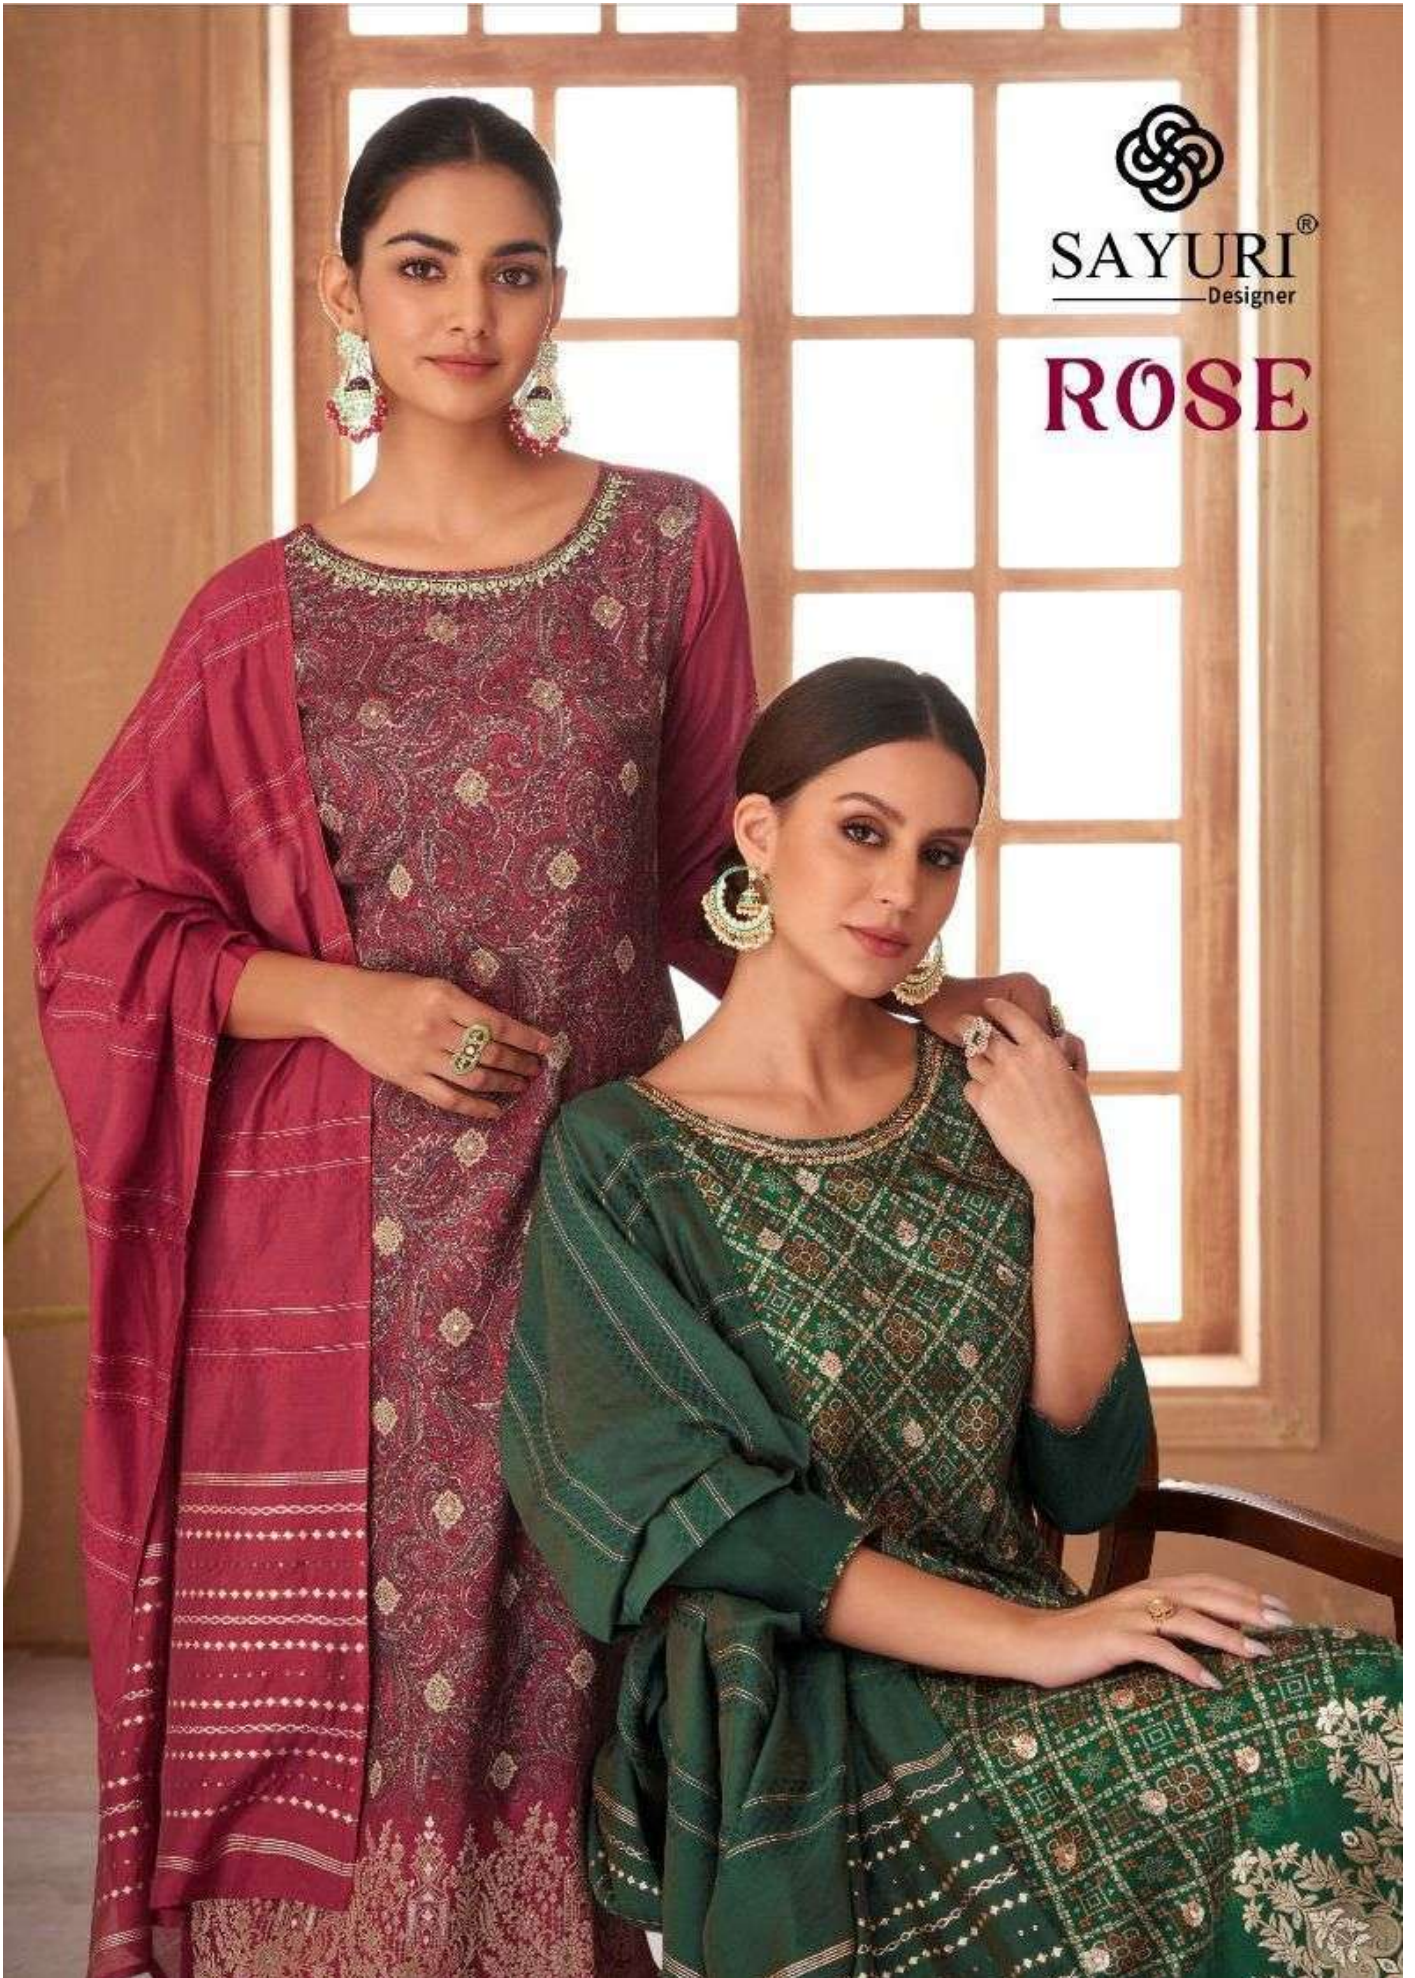

SAYURI[®]
Designer

ROSE

SAYURI[®]
Designer

ROSE

SAYURI[®]
—Designer

+ 1111 +

SAYURI®
Designer

"THE BLEND OF PLEASANT COLORS
AND DESIGNS ADD TO THE BEAUTY OF THIS
MARVELLOUS COLLECTION"

SAYURI[®]
Designer

✦ 1114 ✦

SAYURI[®]
— Designer —

* 1112 *

+ 1111 +

+ 1112 +

+ 1115 +

+ 1113 +

+ 1114 +

SAYURI®
Designer
ROSE