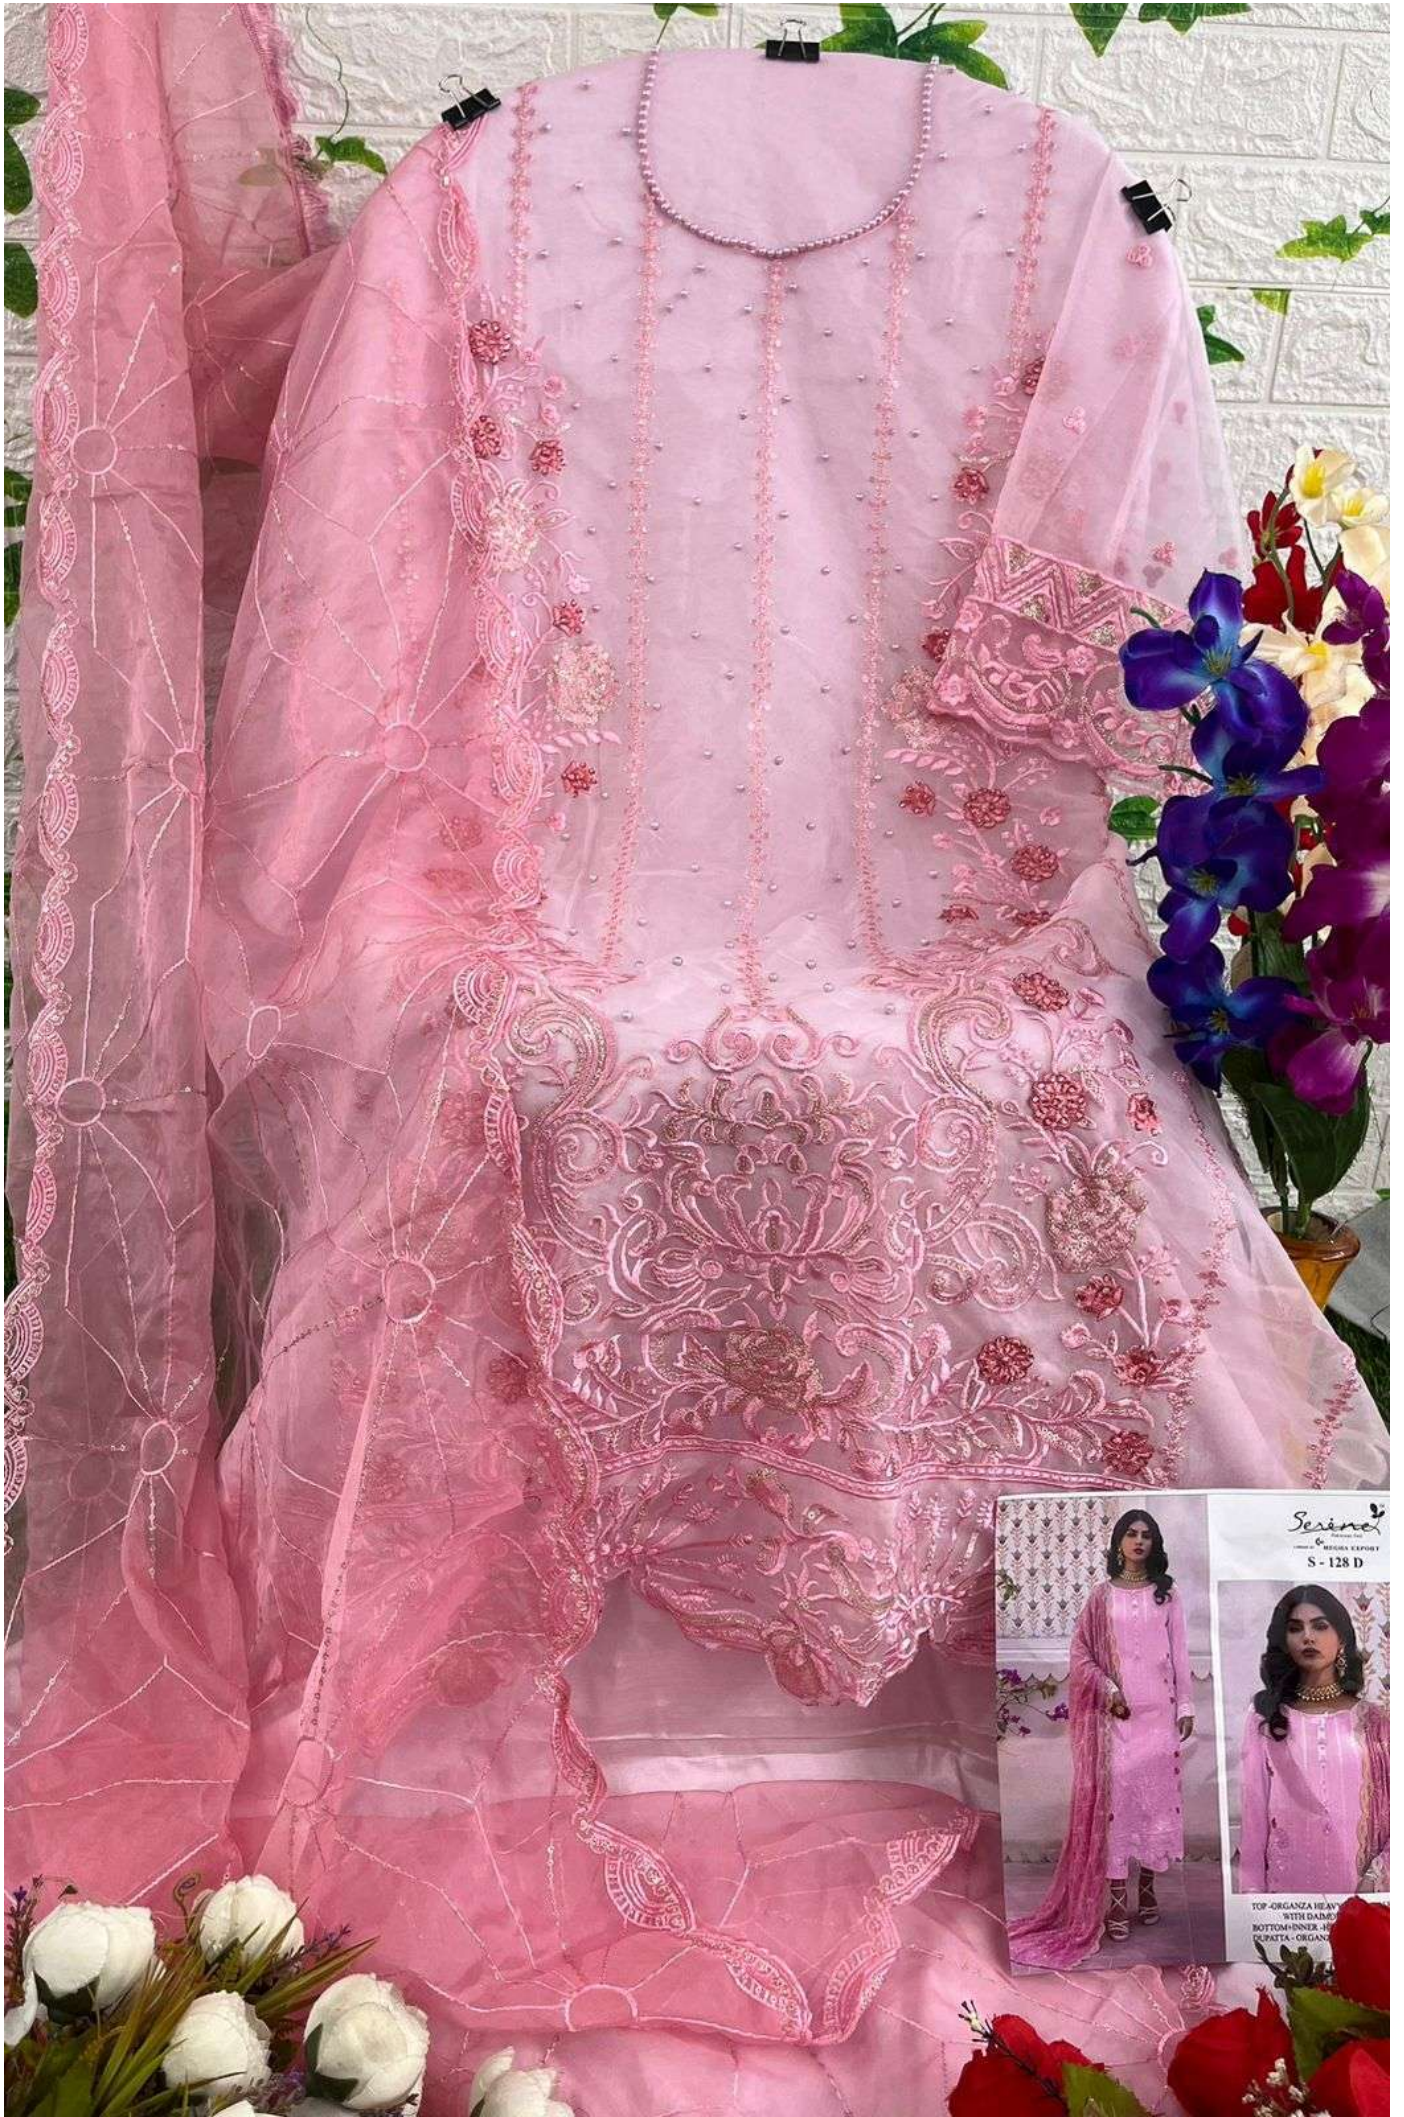

*Serina*TM
Pakistani Suit
A BRAND BY  MEGHA EXPORT
S - 128 C

TOP -ORGANZA HEAVY EMBROIDERED
WITH DAIMOND & PEARLS
BOTTOM+INNER -HEAVY SANTOON
DUPATTA - ORGANZA HEAVY EMBROIDERED

*Serina*TM
Pakistani Suit
A BRAND BY  MEGHA EXPORT
S - 128 C

TOP -ORGANZA HEAVY EMBROIDERED
WITH DAIMOND & PEARLS
BOTTOM+INNER -HEAVY SANTOON
DUPATTA - ORGANZA HEAVY EMBROIDERED

*Serina*TM
Pakistani Suit
A BRAND BY  MEGHA EXPORT
S - 128 D

TOP -ORGANZA HEAVY EMBROIDERED
WITH DAIMOND & PEARLS
BOTTOM+INNER -HEAVY SANTOON
DUPATTA - ORGANZA HEAVY EMBROIDERED

Serinex
DESIGNER WEAR
S - 128 D

TOP-ORGANZA HEAVY
WITH DAME
BOTTOM-INNER-HEAVY
FULLY-ORGANZA

S - 128 A

S - 128 B

S - 128 C

S - 128 D

*Serina*TM
Pakistani Suit
A BRAND BY  MEGHA EXPORT
S - 128 A

TOP -ORGANZA HEAVY EMBROIDERED
WITH DAIMOND & PEARLS
BOTTOM+INNER -HEAVY SANTOON
DUPATTA - ORGANZA HEAVY EMBROIDERED