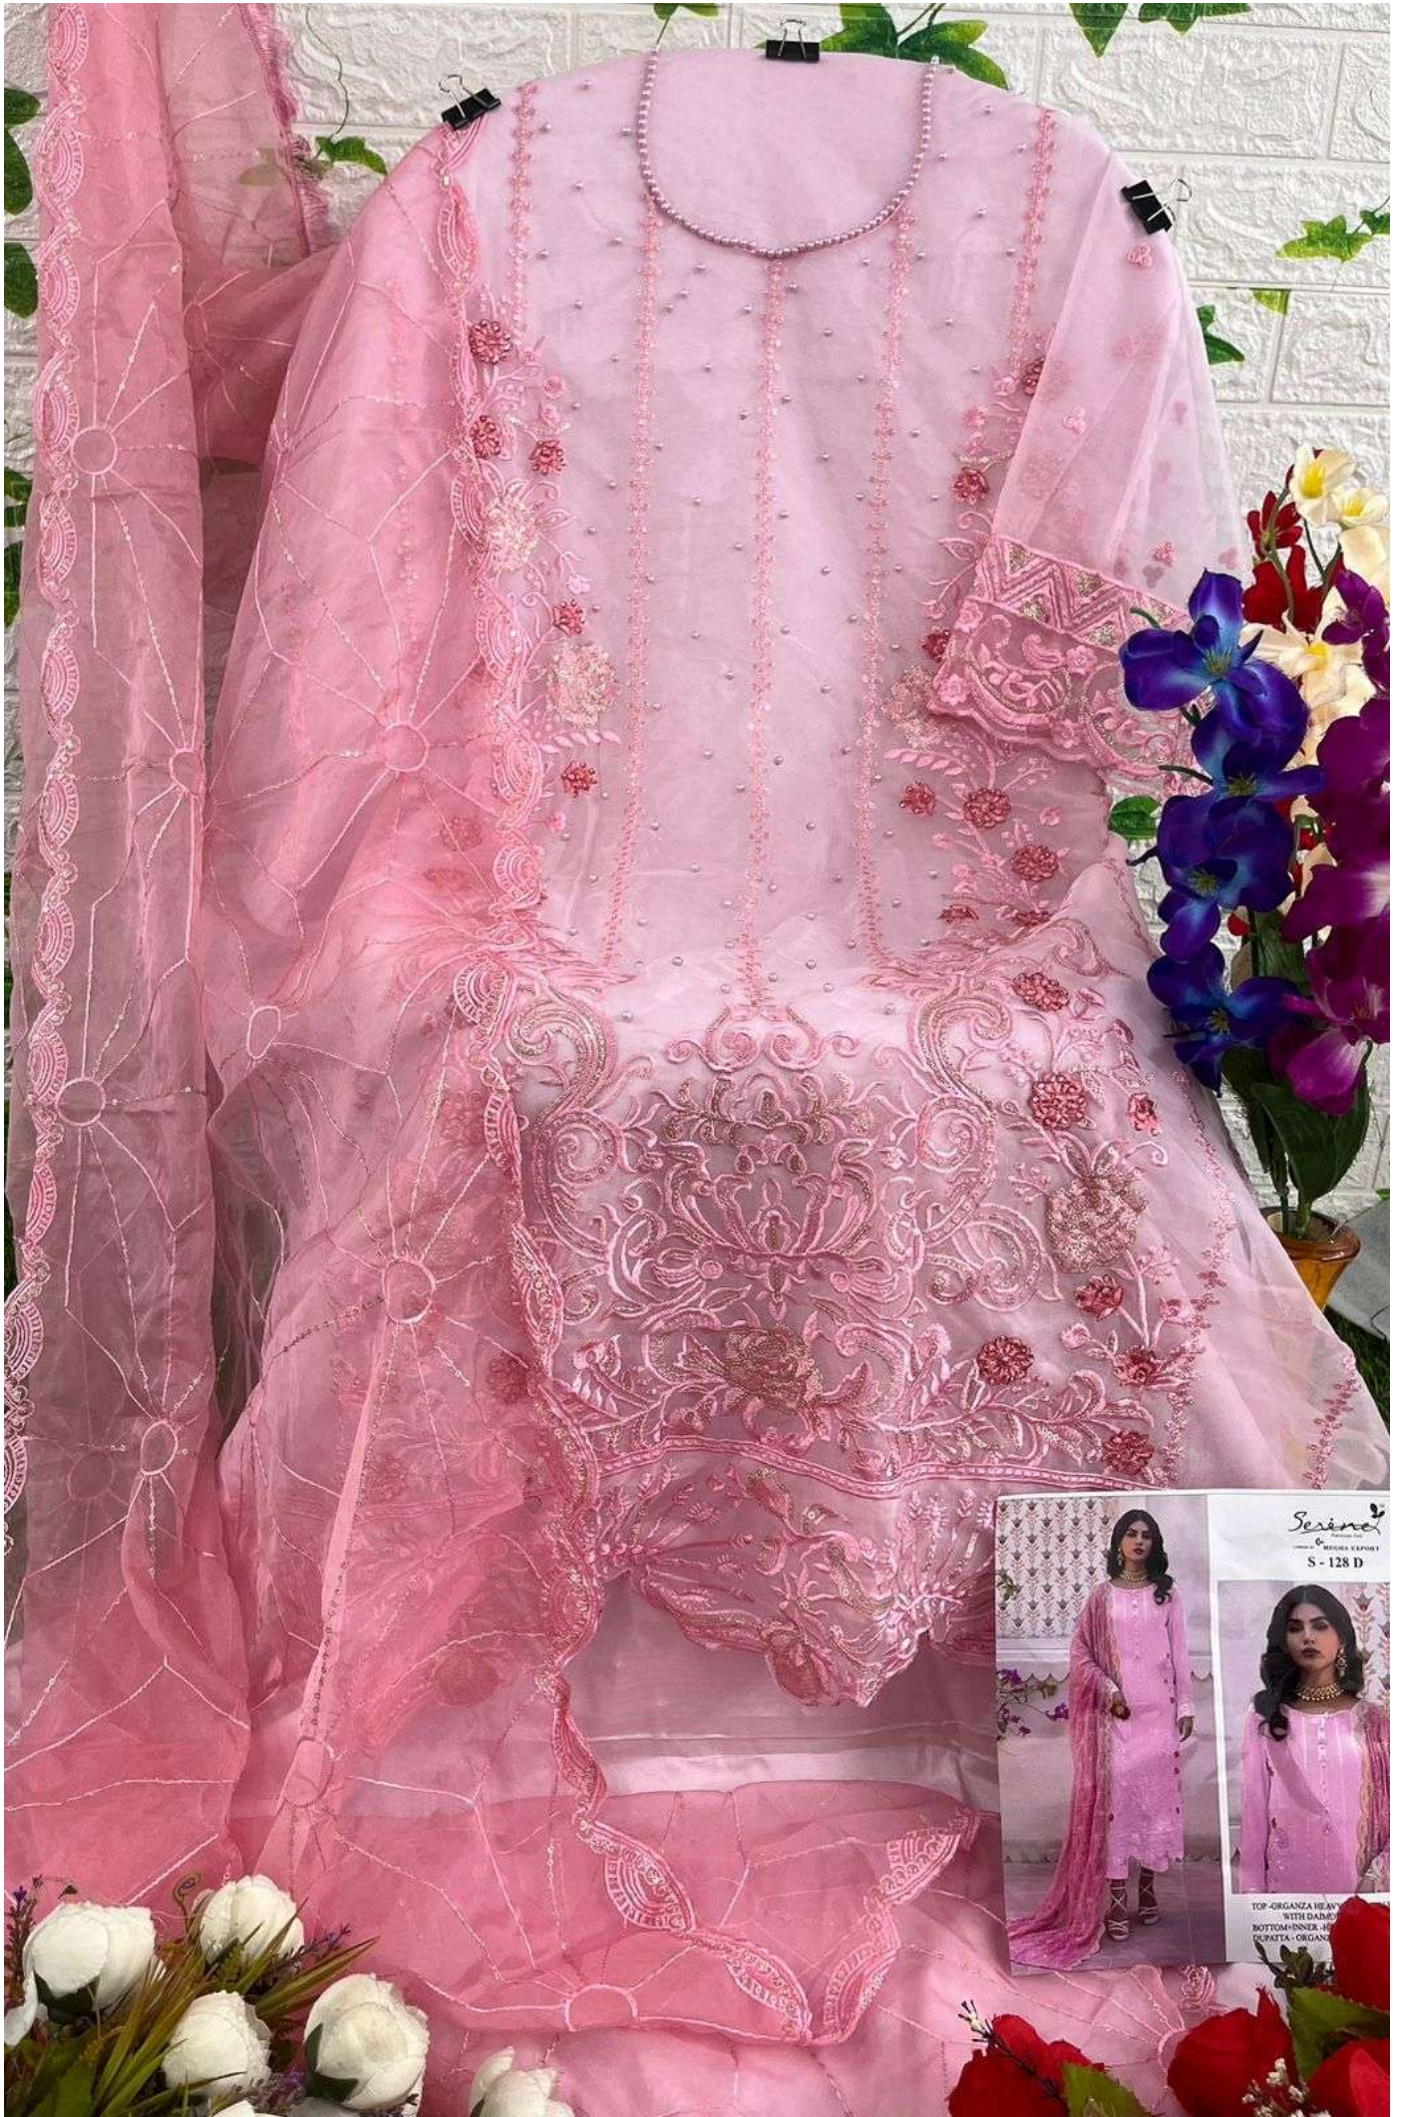

*Serina*<sup>TM</sup>  
Pakistani Suit  
A BRAND BY  MEGHA EXPORT  
**S - 128 C**

TOP -ORGANZA HEAVY EMBROIDERED  
WITH DAIMOND & PEARLS  
BOTTOM+INNER -HEAVY SANTOON  
DUPATTA - ORGANZA HEAVY EMBROIDERED

*Serina*<sup>TM</sup>  
Pakistani Suit  
A BRAND BY  MEGHA EXPORT  
**S - 128 D**

TOP -ORGANZA HEAVY EMBROIDERED  
WITH DAIMOND & PEARLS  
BOTTOM+INNER -HEAVY SANTOON  
DUPATTA - ORGANZA HEAVY EMBROIDERED