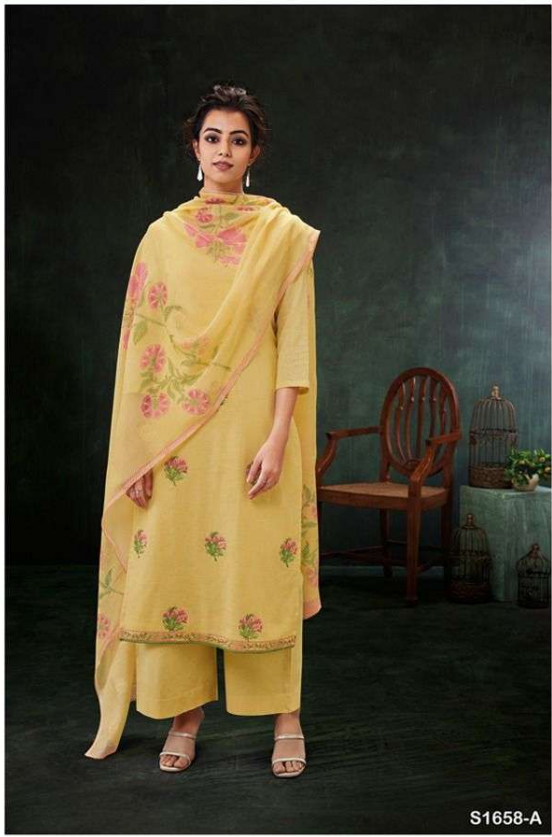

Ganga®
Trisha
S1658

Ganga®
Trisha
S1658

Ganga®

Ganga®

S1658-A

S1658-B

S1658-A

S1658-B

PRODUCT NAME	TRISHA
D.NO.	S1658
DESCRIPTION	TOP PREMIUM COTTON LINEN SOLID WITH EMBROIDERY & COTTON LACE BOTTOM PREMIUM COTTON SOLID DUPATTA FINEST VISCOSE SILK JACQUARD PRINTED
HSN CODE	520831
WHOLESALE PRICE	1735/- EACH+GST(EXTRA)