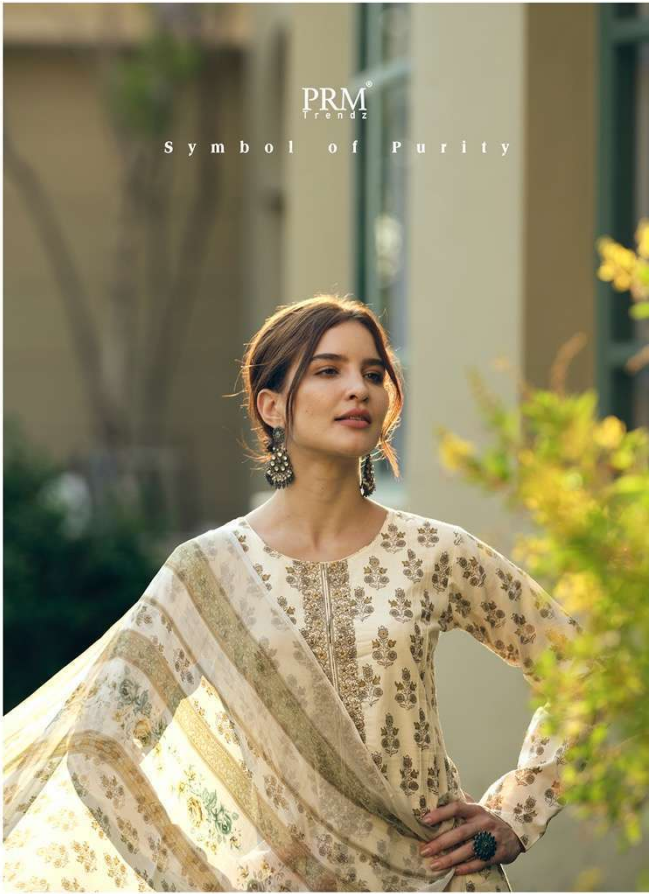

PRM[®]
Trendz

M A T S Y A

PRM[®]
Trendz

M A T S Y A

SYMBOL OF PURITY

GODDESS OF STYLE

PRM[®]
Trendz
5188

PRM[®]
Frendz

AS YOUR DRESS FLUTTERS, SO DOES THE REST OF THE WORLD. THEIR SENSES FLUTTER, THEY GROW NERVOUS AND AGITATED, AS THEY AWAIT A SMILE, A SIGN, AN OBSCURE OF APPROVAL FROM YOUR GOOD SELF. FOR INTO THEIR HEARTS ON GRACIOUS DAMSEL, FLORING ON THE WINGS OF YOUR ALLURE.