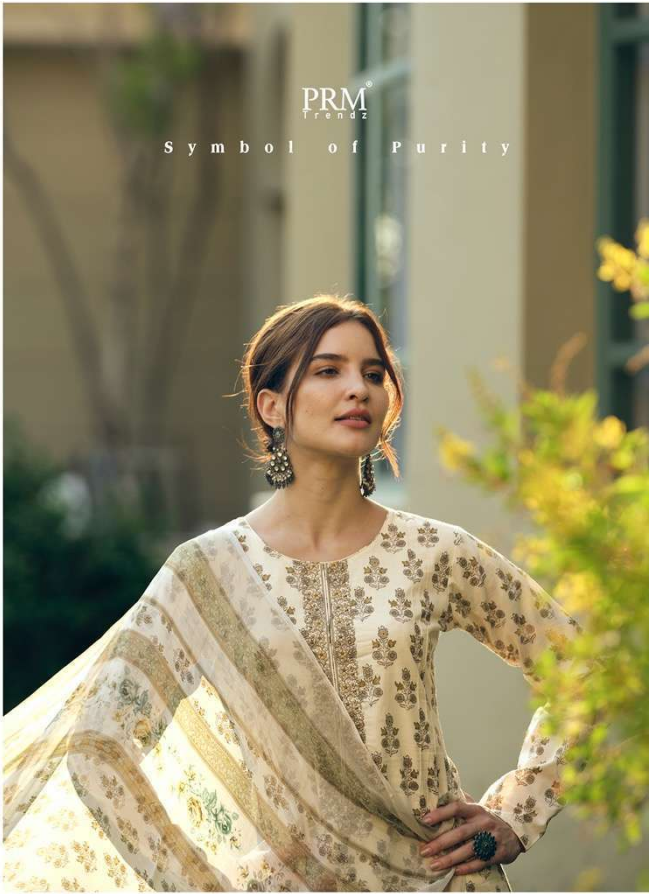

PRM<sup>®</sup>  
Trendz

M A T S Y A

PRM<sup>®</sup>  
Trendz

M A T S Y A

SYMBOL OF PURITY

GODDESS OF STYLE

PRM<sup>®</sup>  
Trendz  
5188

PRM<sup>®</sup>  
Frendz

AS YOUR DRESS FLUTTERS, SO DOES THE REST OF THE WORLD. THEIR SENSES FLUTTER, THEY GROW NERVOUS AND AGITATED, AS THEY AWAIT A SMILE, A SIGN, AN OBSCURE OF APPROVAL FROM YOUR GOOD SELF. FOR INTO THEIR HEARTS ON GRACIOUS DAMSEL, FLORING ON THE WINGS OF YOUR ALLURE.