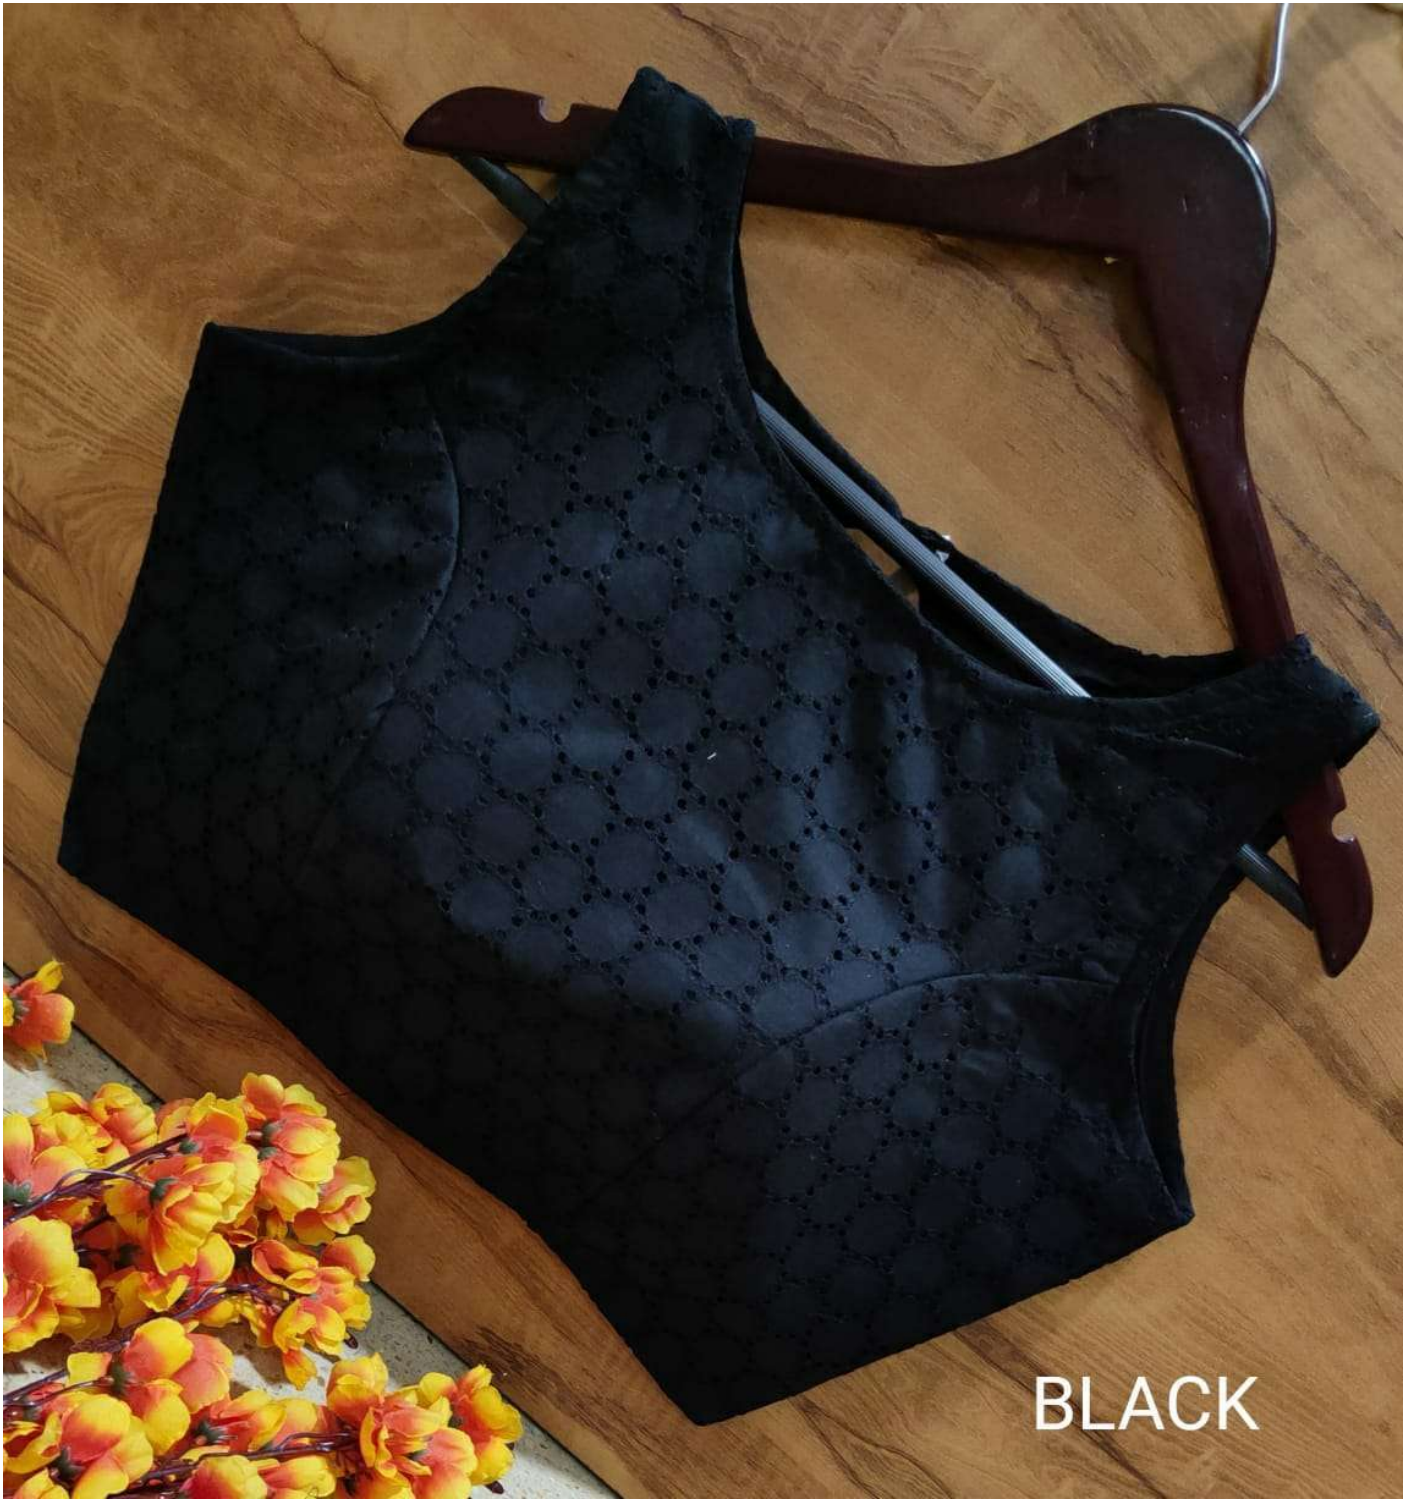

MAROON

MAROON

ROYAL BLUE

Navy Blue

Nevy Blue

RED

Yellow

Yellow

PINK

WHITE

BACK VIEW

BLACK