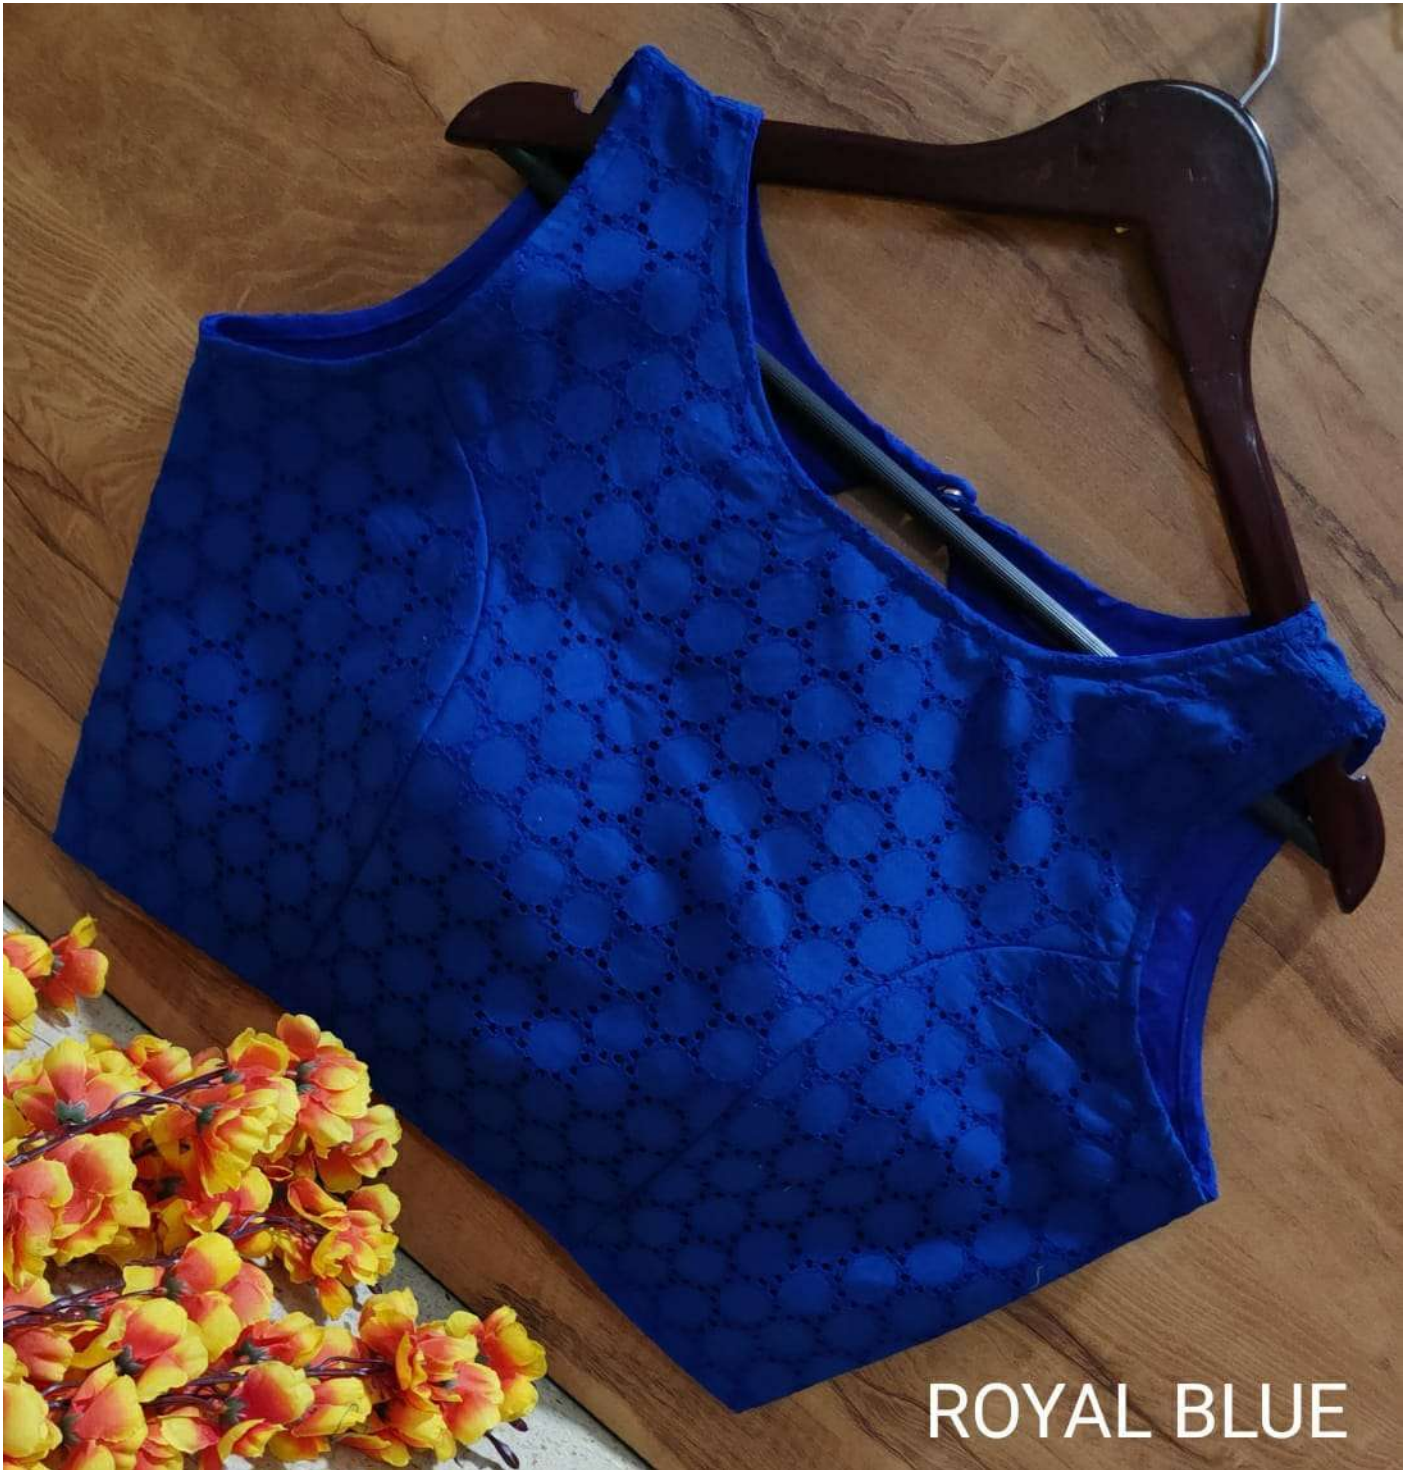

MAROON

MAROON

ROYAL BLUE

Navy Blue

Nevy Blue

RED

Yellow

Yellow

PINK

WHITE

BACK VIEW

BLACK