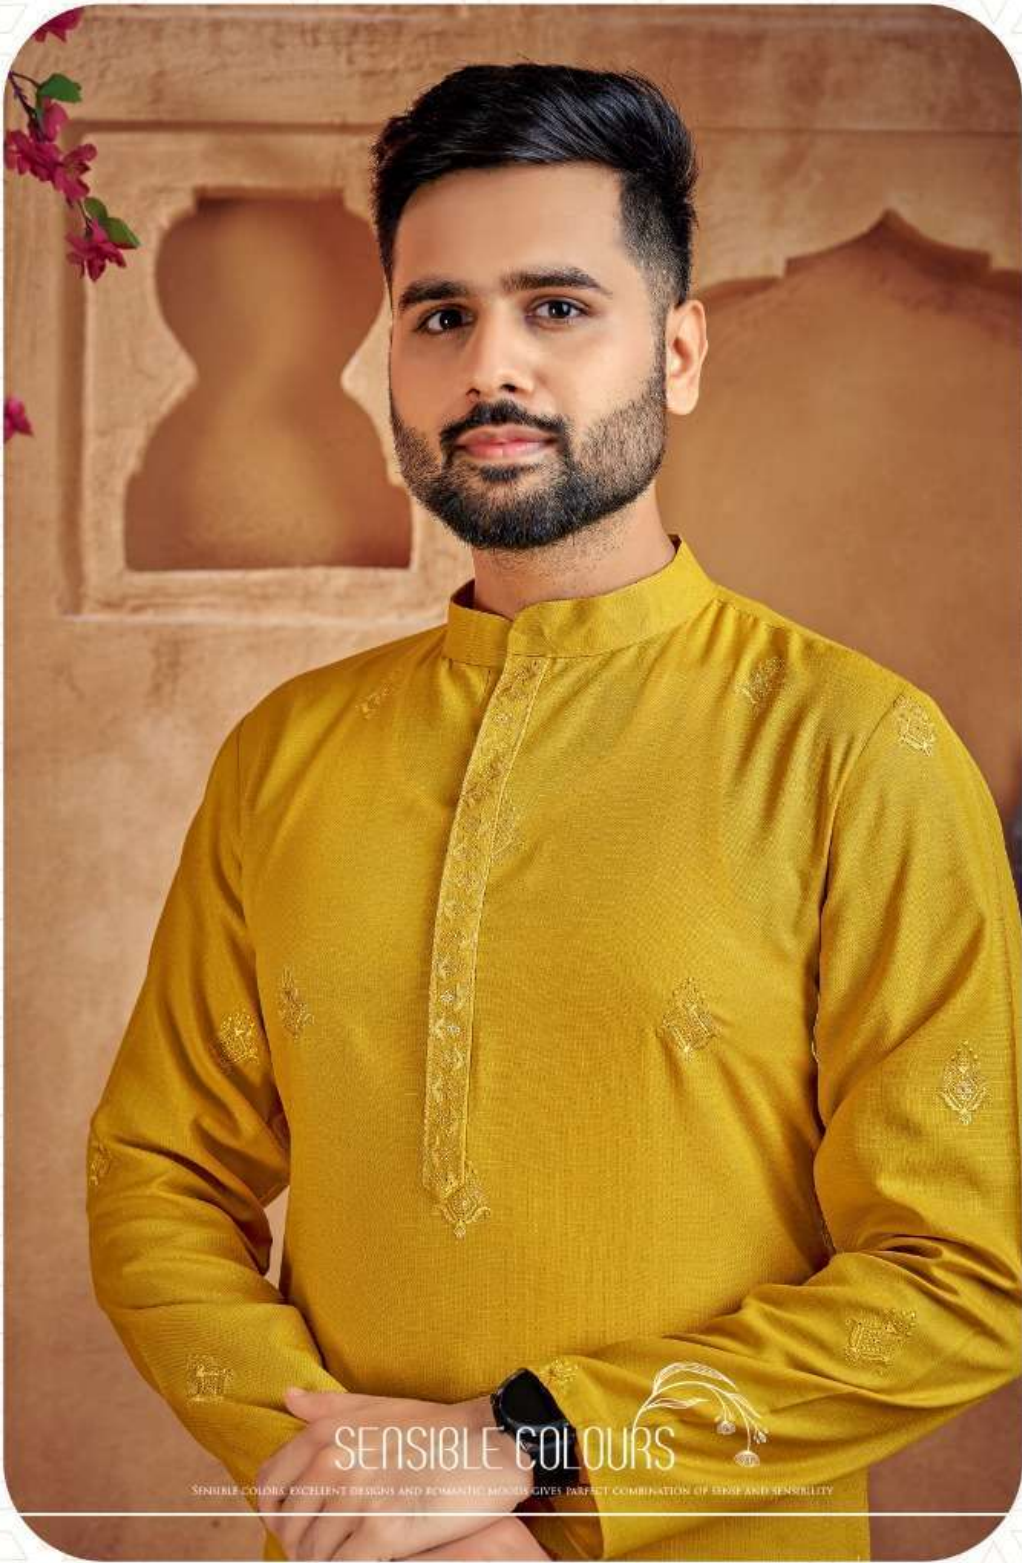

SENSIBLE COLOURS