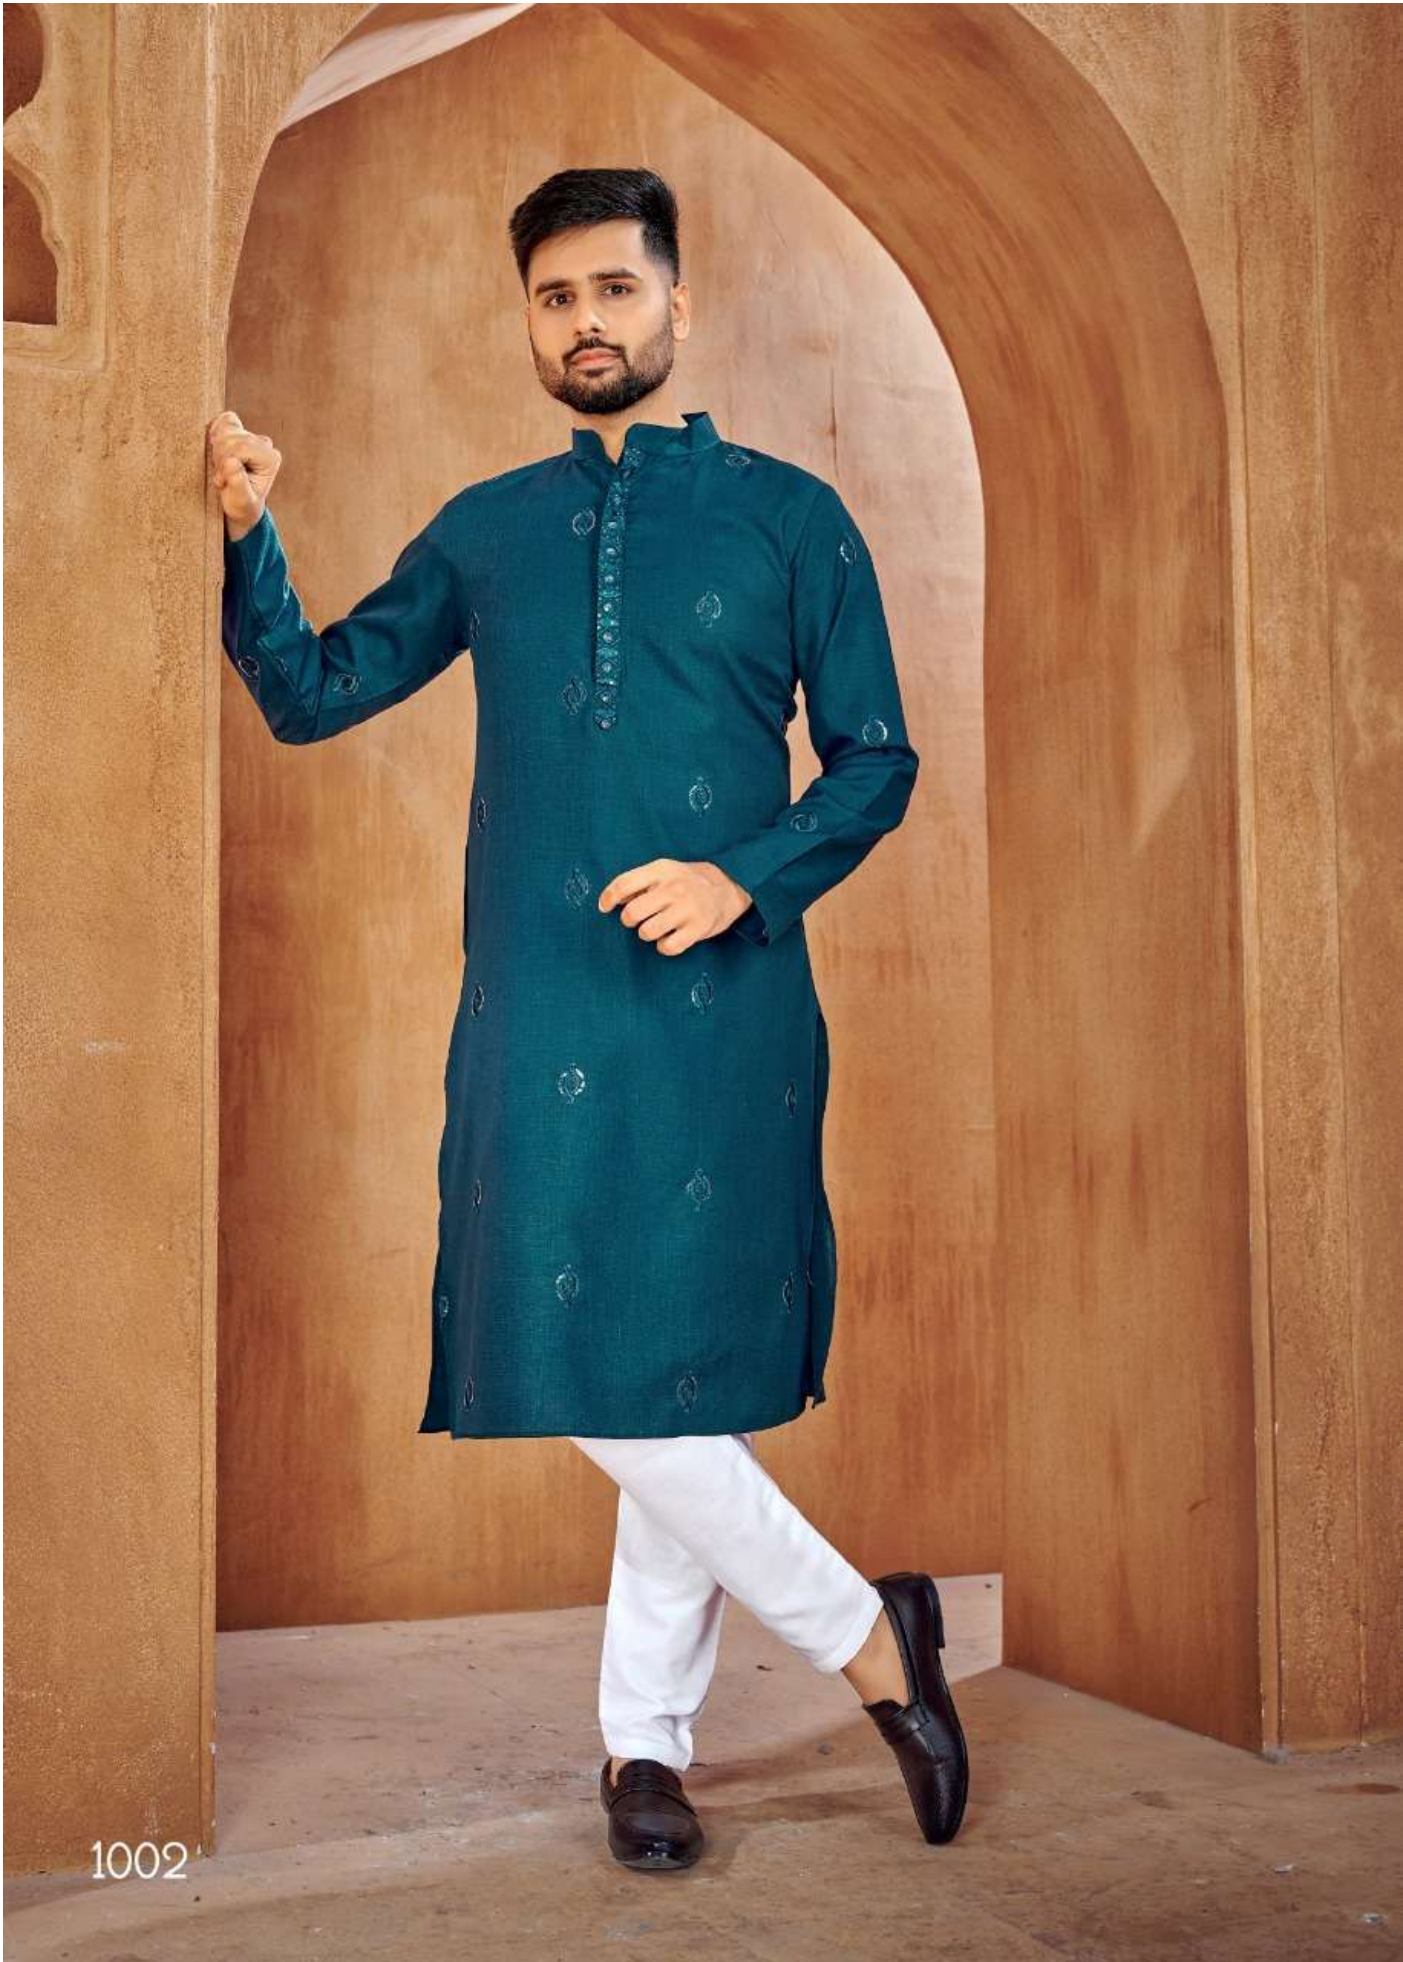

Couple Goal -2

Couple Goal -2

VIRGIN DESIGN

PURE, HEAVENLY DESIGN GENTLY-CRAFTED USING THE FINEST VIRGIN FABRICS.
CREATED TO LOOK PERFECT AND UNTOUCHED FOR FASHION TO COME. PURELY.....TO BRING
OUT THE VIRGIN DEEP WITHIN YOU.

1005

1006

1007

MEN'S KURTA SIZE CHART

SIZE	CHEST	WAIST	HIP	SHOULDER	LENGTH
M	41	39	43	16 1/2	44
L	43	41	45	17	44
XL	45	43	47	17 1/2	44
XXL	47	45	49	18	44

SENSIBLE COLOURS

SENSIBLE COLOURS. EXCELLENT DESIGNS AND ROMANTIC MOODS GIVES PERFECT COMBINATION OF STYLE AND SENSIBILITY