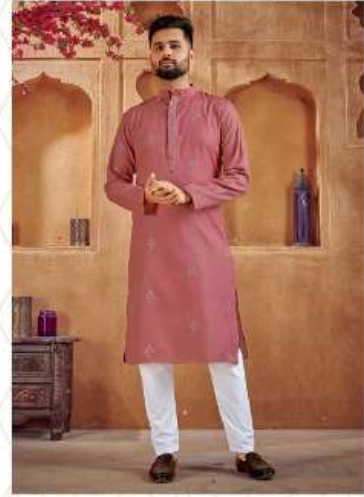

Couple Goal -2

Couple Goal -2

VIRGIN DESIGN

PURE, HEAVENLY DESIGN GENTLY-CRAFTED USING THE FINEST VIRGIN FABRICS.
CREATED TO LOOK PERFECT AND UNTOUCHED FOR FASHION TO COME. PURELY.....TO BRING
OUT THE VIRGIN DEEP WITHIN YOU.

1002

1003

1005

1007

1001

1002

1003

1004

1005

1006

1007

MEN'S KURTA SIZE CHART

SIZE	CHEST	WAIST	HIP	SHOULDER	LENGTH
M	41	39	43	16 1/2	44
L	43	41	45	17	44
XL	45	43	47	17 1/2	44
XXL	47	45	49	18	44

SENSIBLE COLOURS

SENSIBLE COLOURS. EXCELLENT DESIGNS AND ROMANTIC MOODS GIVES PERFECT COMBINATION OF STYLE AND SENSIBILITY