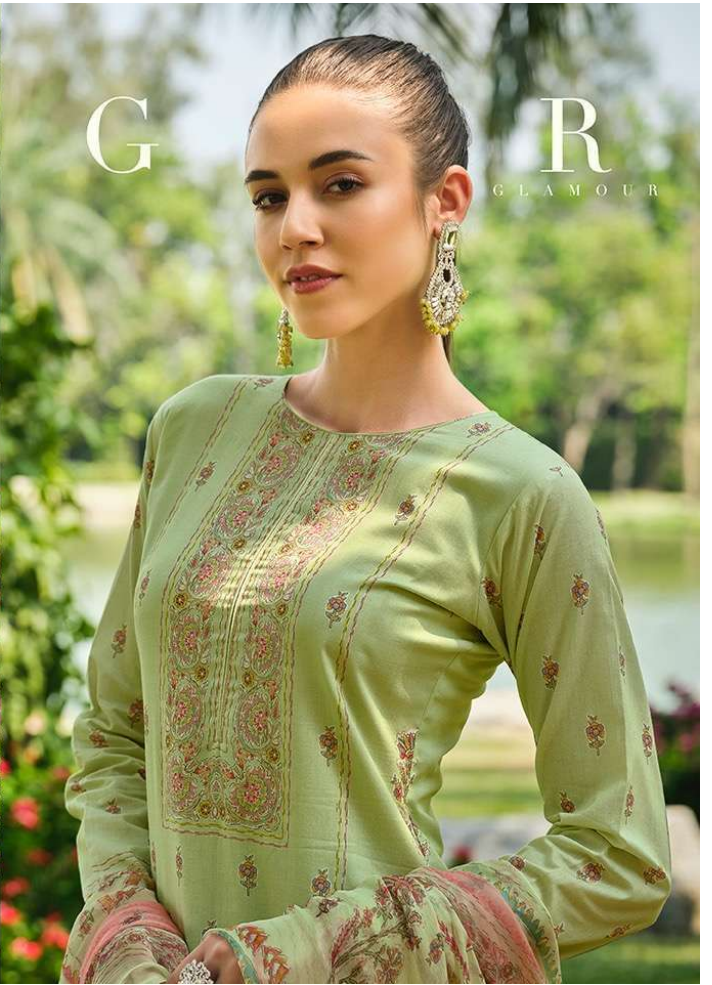

5200

G

R
GLAMOUR