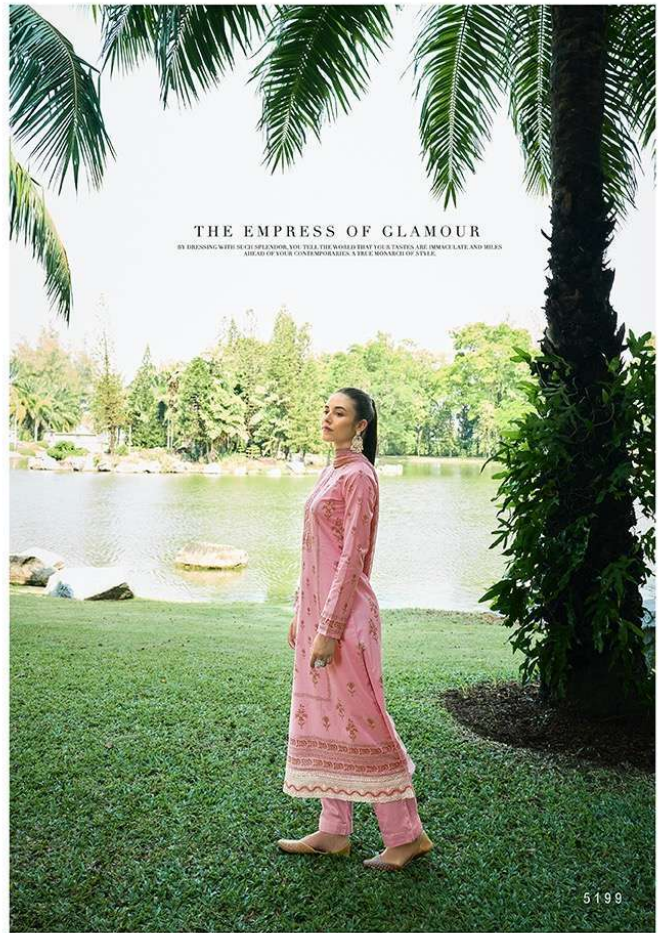

5197

Beauty

PRM[®]
Trendz

THE EMPRESS OF GLAMOUR
BY DRESSING WITH SO MUCH PANORAMA, SHE TELLS THE WORLD THAT SHE EXISTS AND SHE WILL BE REMEMBERED AND MISSED
MISSED BY ALL HER FANS AND FRIENDS. VIVE LA REINE! BY 2018.

THE
BEST
of
COUTURE

BY THE WAY, YOU TELL THE WORLD THAT YOUR TASTES ARE IMMEDIATE AND WELLS
YOUR CONTEMPORARY, A TRUE MESSIAH OF STYLE.

PRM
Friends
5201

BY DRESSING WITH SUCH SPLENDOR, YOU TELL THE WORLD THAT YOUR TASTES ARE
IMMACULATE AND MILES AHEAD OF YOUR CONTEMPORARIES. A TRUE MONARCH OF
STYLE.