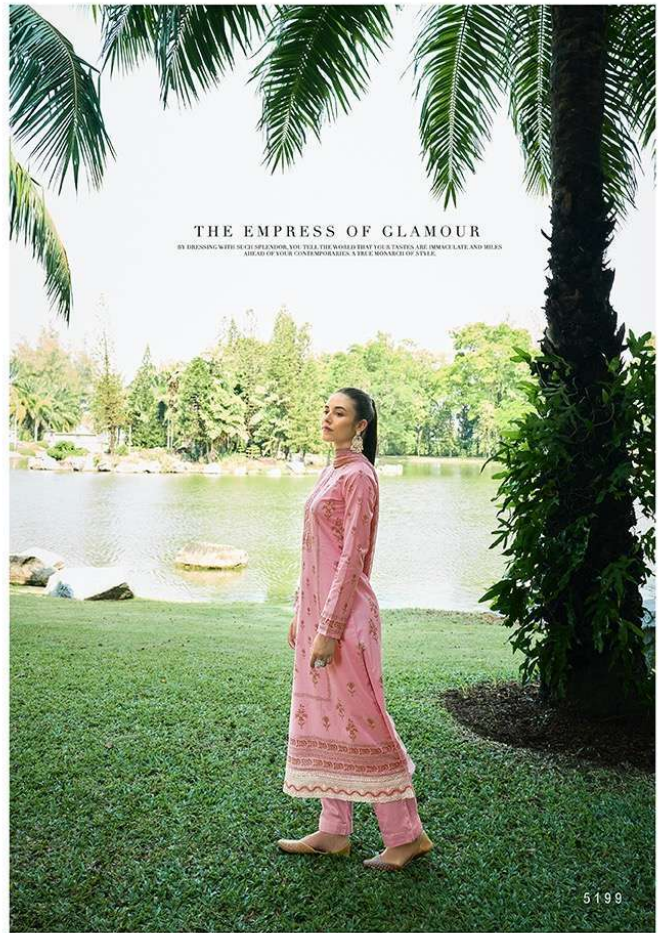

5197

Beauty

PRM
Trendz

PRM[®]
Trendz

THE EMPRESS OF GLAMOUR

BY DRESSING WITH STYLE AND GRACE, SHE TELLS THE WORLD THAT SHE EXISTS AND SHE WILL BE REMEMBERED AND MISSED.
MIRIAM OF THE 1940S CONTEMPORARILY WITH THE BOWERS OF 2018.

THE
BEST
of
COUTURE

BY THE WAY, YOU TELL THE WORLD THAT YOUR TASTES ARE IMMEDIATE AND WELLS
YOUR CONTEMPORARY, A TRUE MESSIAH OF STYLE.

PRM
Presenting

BY GRASPING
WITH NGLC
AND SPOON, YOU
TELL THE WORLD
THAT YOU ARE
A PERSON OF
TASTE AND
WISDOM. WE
WANT YOU TO
BE THE MOST
ATTRACTIVE OF
YOUR CONTEMPORARY
SOCIETY. THE
MOVABLE OF
STYLE.