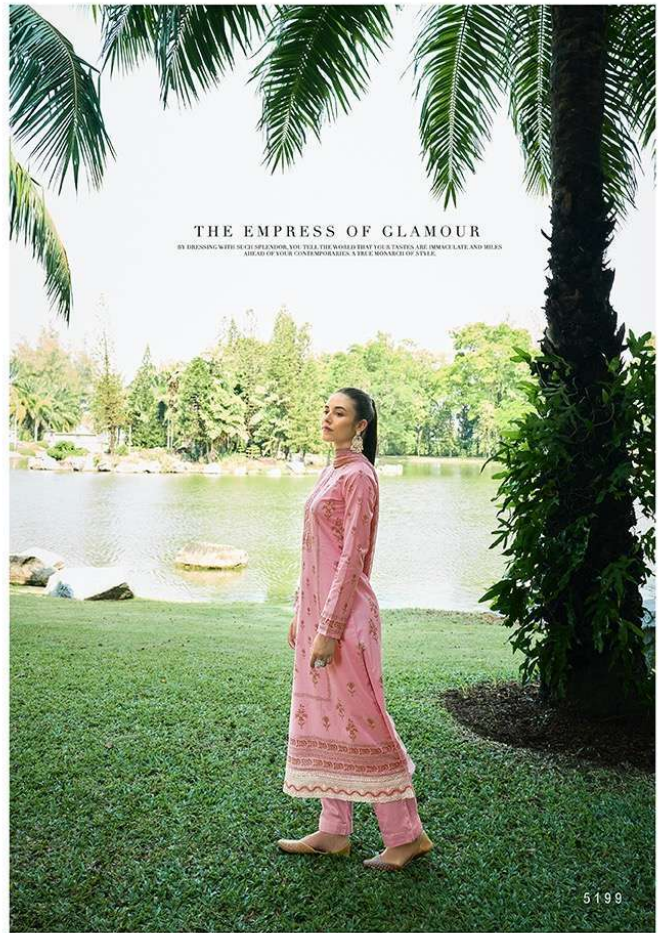

5197

Beauty

PRM[®]
Trendz

THE EMPRESS OF GLAMOUR

BY DRESSING WITH STYLE AND GRACE, SHE TELLS THE WORLD THAT SHE EXISTS AND SHE WILL BE REMEMBERED AND MISSED.
MIRIAM OF THE 19th CENTURY, THE GREAT BEAUTY OF THE 19th CENTURY.

THE
BEST
of
COUTURE

BY THE WAY, YOU TELL THE WORLD THAT YOUR TASTES ARE IMMEDIATE AND WELLS
YOUR CONTEMPORARY, A TRUE MESSIAH OF STYLE.

PRM
Friends
5201

BY DRESSING WITH SUCH SPLENDOR, YOU TELL THE WORLD THAT YOUR TASTES ARE IMMACULATE AND MILES AHEAD OF YOUR CONTEMPORARIES. A TRUE MONARCH OF STYLE.