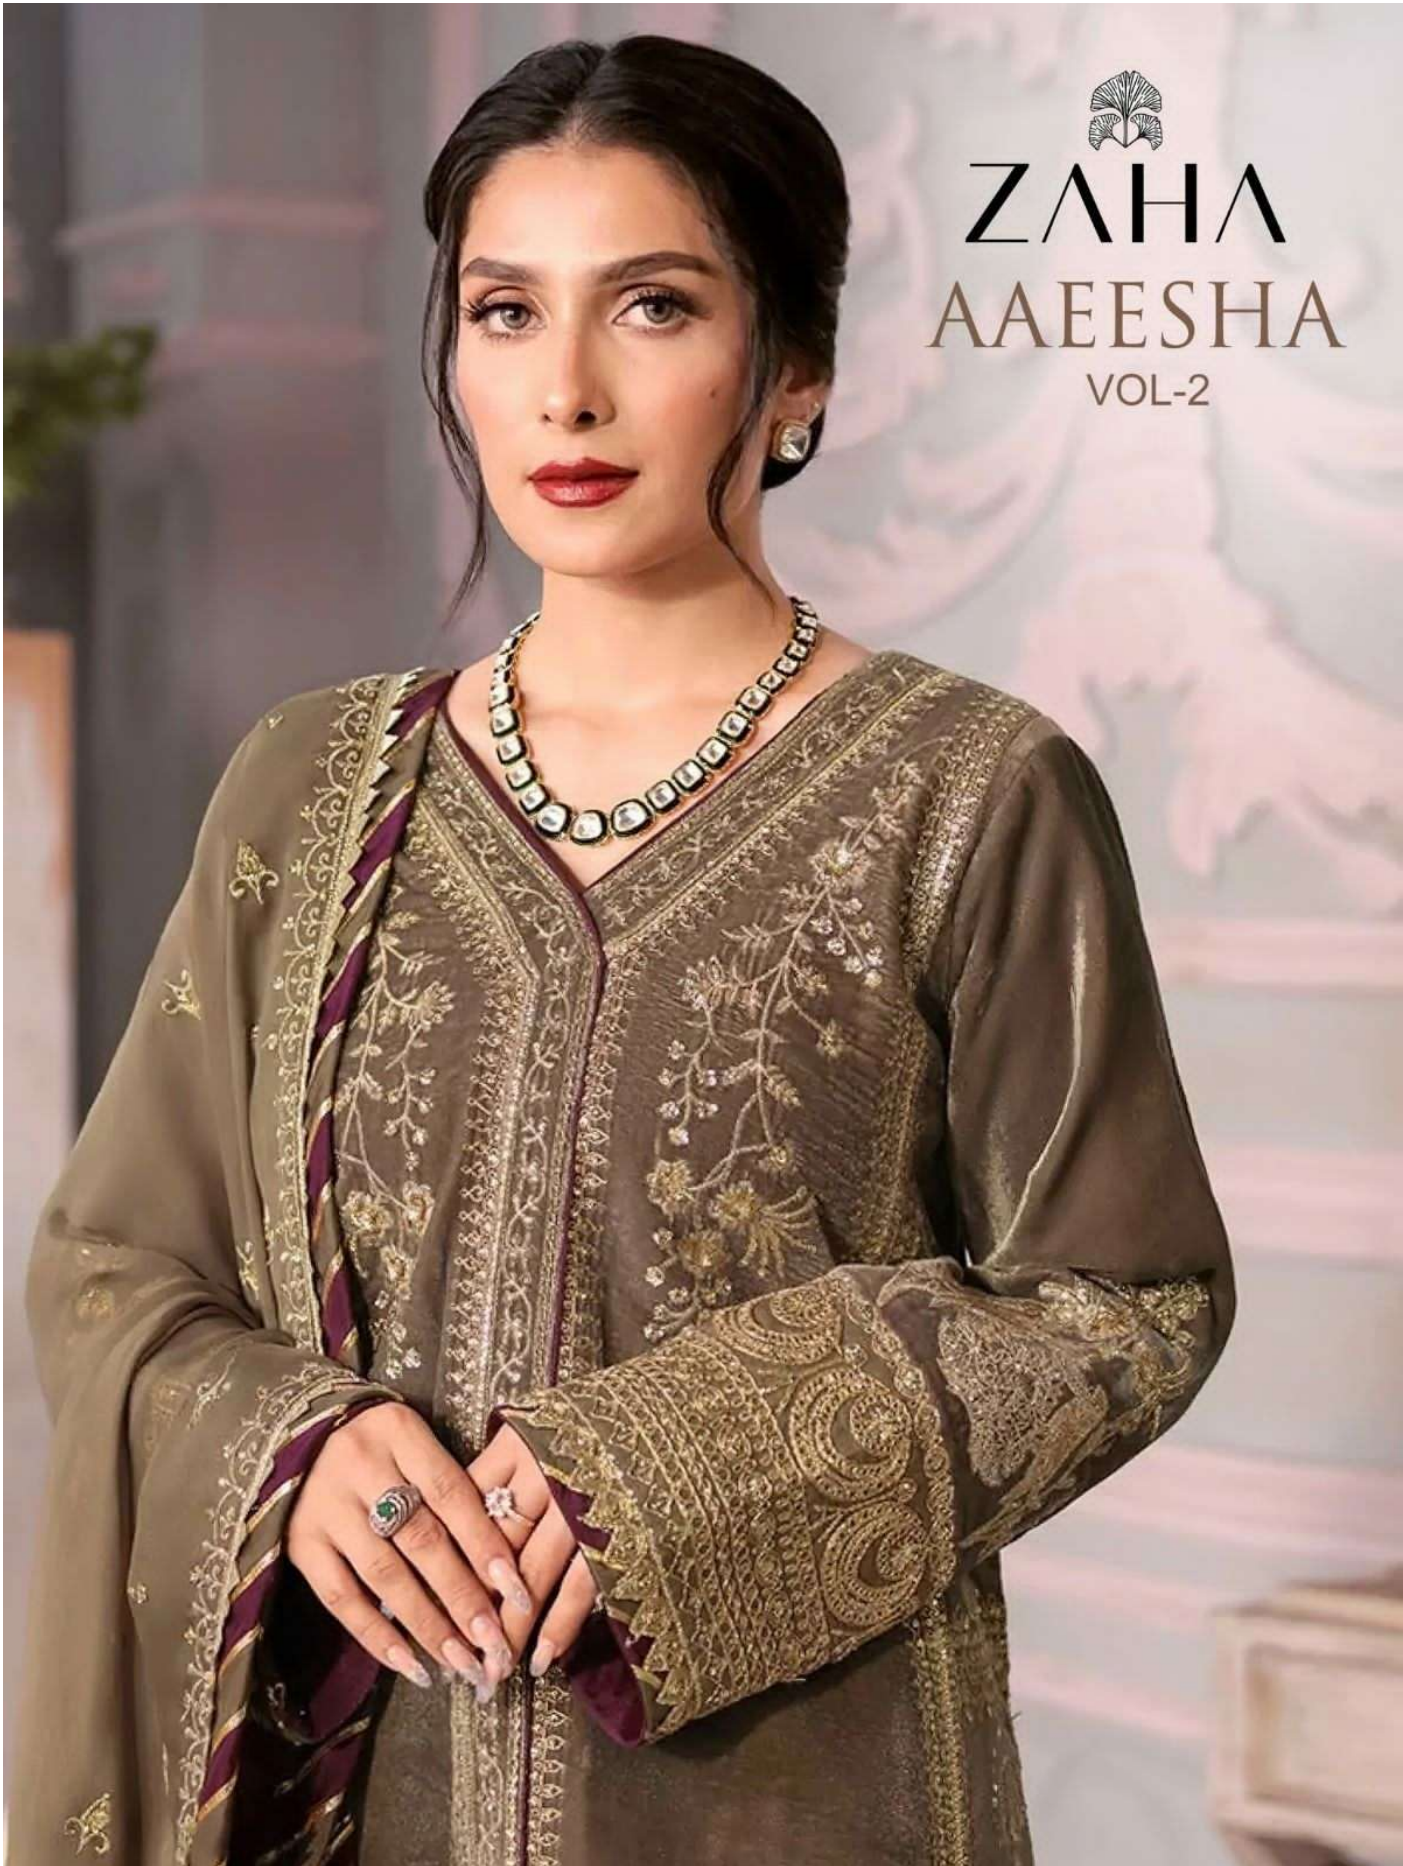

ZAHA
AAEESHA
VOL-2

ZAHA
AAEESHA
VOL-2

ZAHA

AAEESHA
VOL-2 NX

10116

10117

10119

AAEESHA
VOL-2

ZAHA

D.No.10117

TOP Fox Georgette
with Embroidery

BOTTOM-INNER Dull santoon

DUPATTA Nazmin
with Embroidery

AAEESHA
VOL-2

ZAHA

D.No.10119

TOP Fox Georgette
with Embroidery

BOTTOM-INNER Dull santoon

DUPATTA Nazmin
with Embroidery

AAEESHA
VOL-2

TOP Fox Georgette
with Embroidery

ZAHA

BOTTOM-INNER Dull santoon

D.No.10116

DUPATTA Butterfly Net with
Heavy Embroidery

ZAHA D.No.10119
TOP Fox Georgette with Embroidery
BOTTOM-INNER Dull santoon
DUPATTA Nazmin Embroidery

ZAHA D.No.10119
TOP Fox Georgette with Embroidery BOTTOM Quilt Lantoon DL