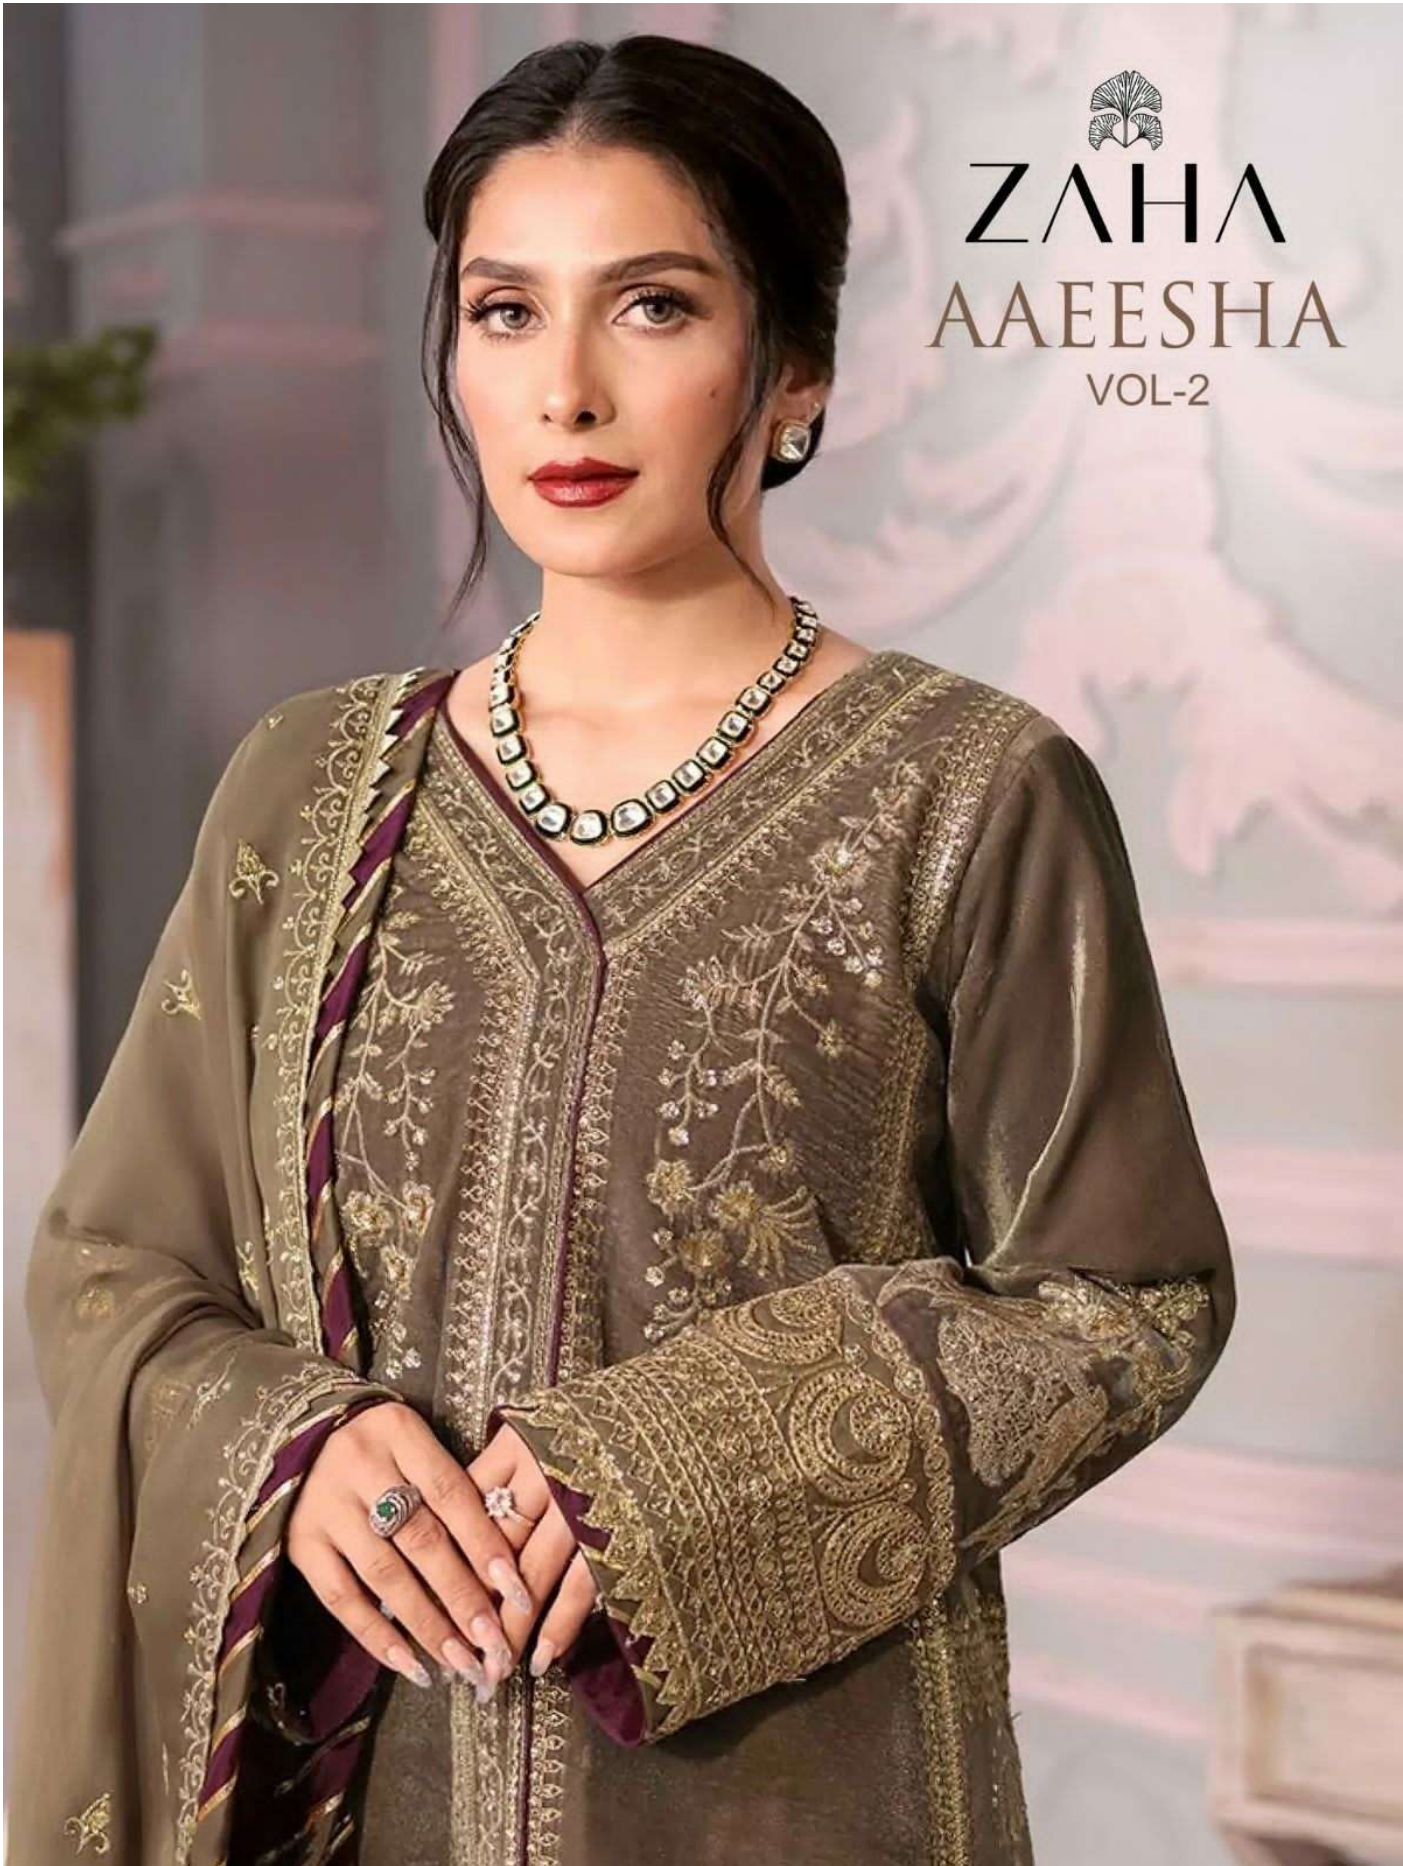

ZAHA
AAEESHA
VOL-2

ZAHA
AAEESHA
VOL-2

ZAHA

AAEESHA
VOL-2 NX

10116

10117

10119

AAEESHA
VOL-2

ZAHA

D.No.10117

TOP Fox Georgette
with Embroidery

BOTTOM-INNER Dull santoon

DUPATTA Nazmin
with Embroidery

AAEESHA
VOL-2

ZAHA

D.No.10119

TOP Fox Georgette
with Embroidery

BOTTOM-INNER Dull santoon

DUPATTA Nazmin
with Embroidery

AAEESHA
VOL-2

TOP Fox Georgette
with Embroidery

ZAHA

BOTTOM-INNER Dull santoon

D.No.10116

DUPATTA Butterfly Net with
Heavy Embroidery

ZAHA D.No.10119

TOP	Fox Georgette with Embroidery
BOTTOM-INNER	Dull santoon
DUPATTA	Nazmin Embroidery

ZAHA D.No.10119
TOP Fox Georgette with Embroidery BOTTOM Quilt Lantoon DL