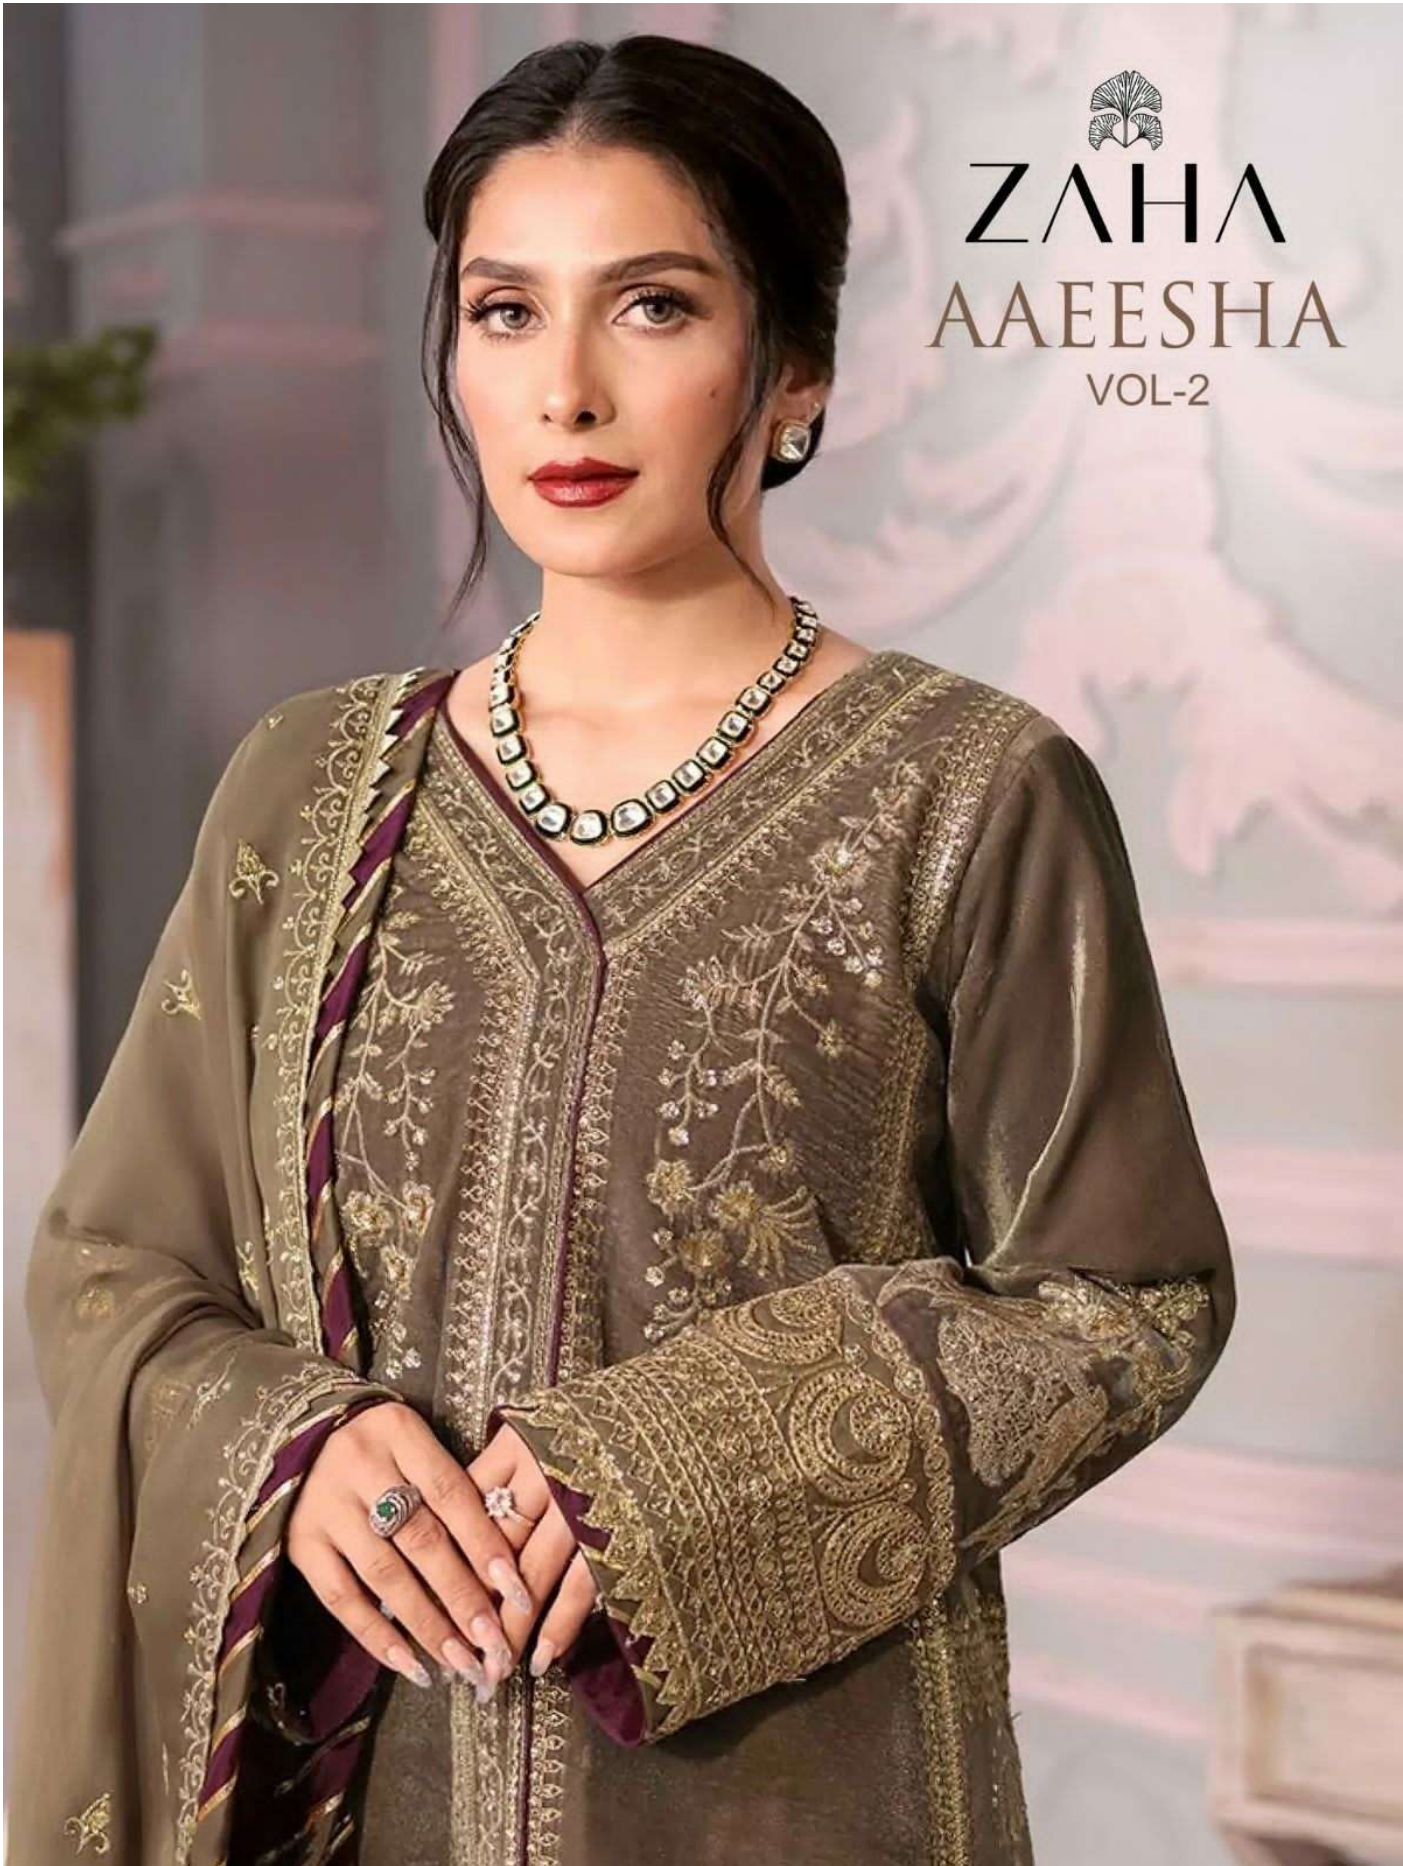

ZAHA
AAEESHA
VOL-2