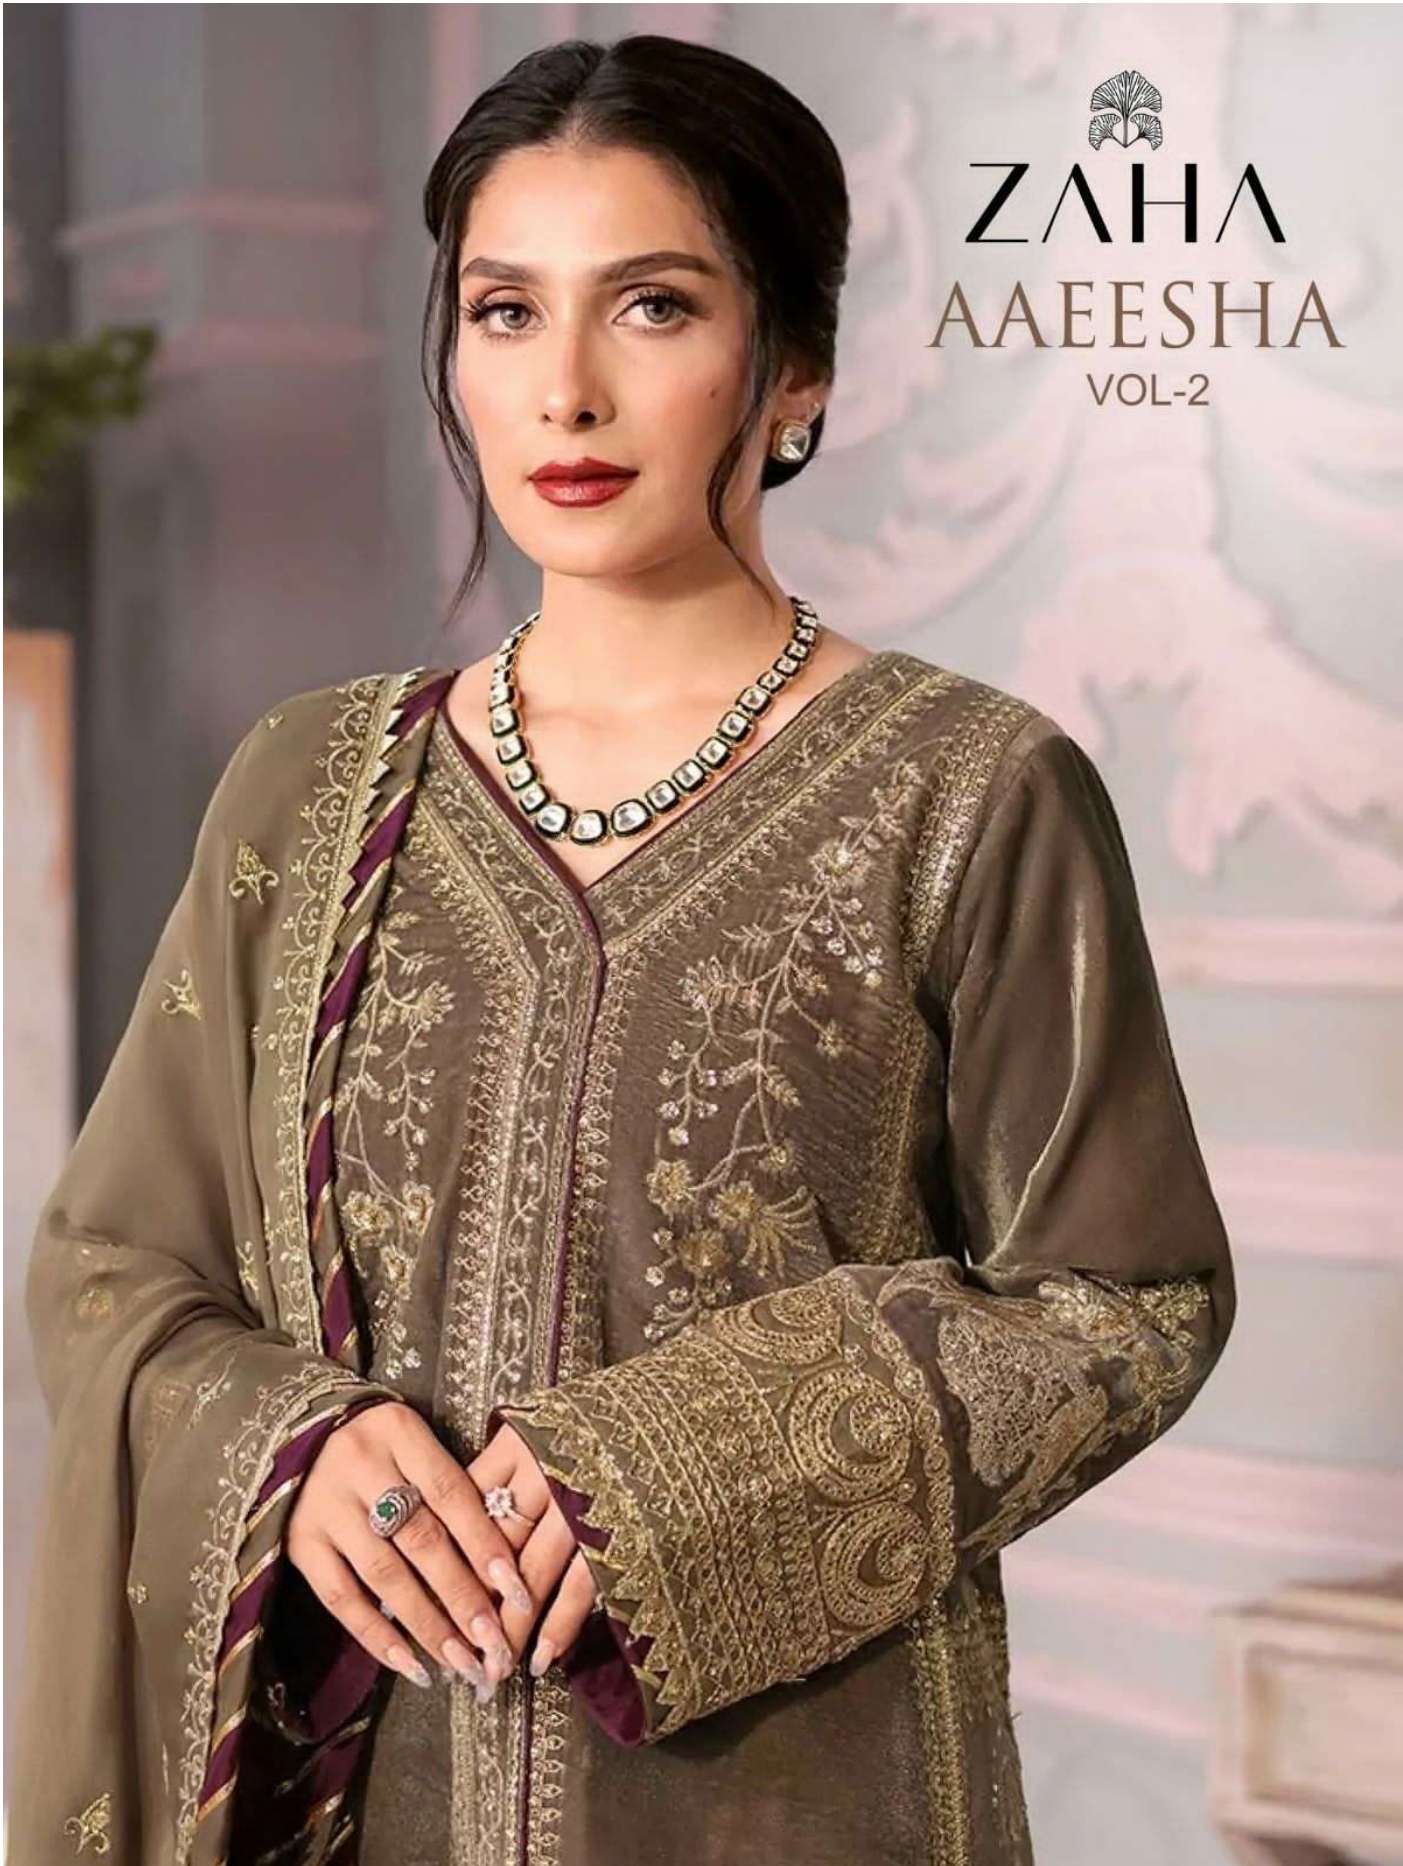

ZAHA
AAEESHA
VOL-2

ZAHA
AAEESHA
VOL-2

ZAHA

AAEESHA
VOL-2 NX

10116

10117

10119

AAEESHA
VOL-2

TOP Fox Georgette
with Embroidery

ZAHA

BOTTOM-INNER Dull santoon

D.No.10117

DUPATTA Nazmin
with Embroidery

AAEESHA
VOL-2

ZAHA

D.No.10119

TOP Fox Georgette
with Embroidery

BOTTOM-INNER Dull santoon

DUPATTA Nazmin
with Embroidery

AAEESHA
VOL-2

TOP Fox Georgette
with Embroidery

ZAHA

BOTTOM-INNER Dull santoon

D.No.10116

DUPATTA Butterfly Net with
Heavy Embroidery

ZAHA D.No.10119

TOP	Fox Georgette with Embroidery
BOTTOM-INNER	Dull santoon
DUPATTA	Nazmin Embroidery

ZAHA D.No.10119
TOP Fox Georgette with Embroidery BOTTOM Quilt Lantoon DL