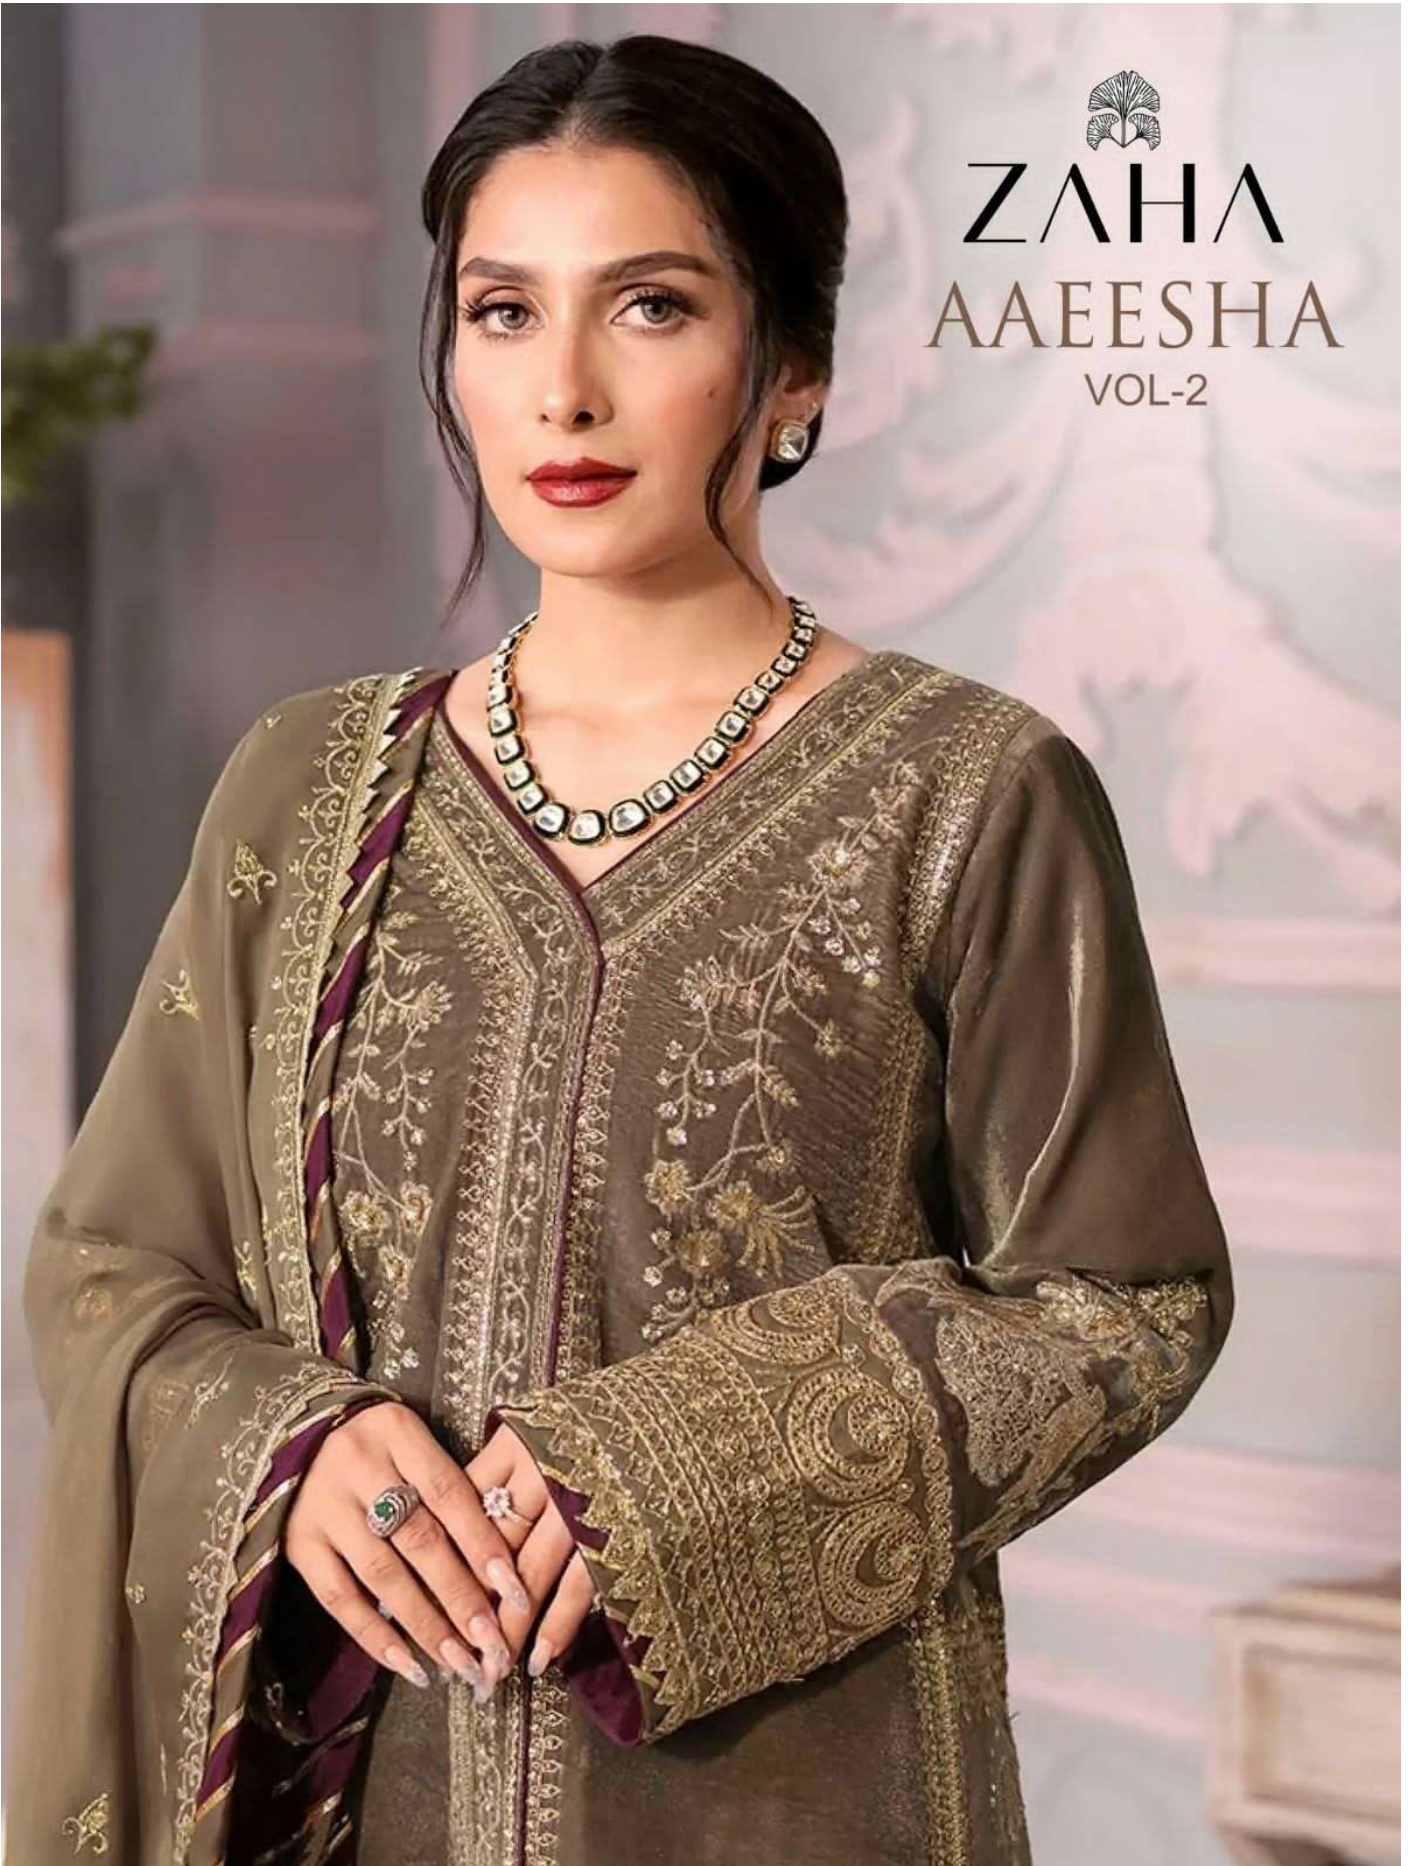

ZAHA
AAEESHA
VOL-2

ZAHA
AAEESHA
VOL-2

ZAHA

AAEESHA
VOL-2 NX

10116

10117

10119

AAEESHA
VOL-2

ZAHA

D.No.10117

TOP Fox Georgette
with Embroidery

BOTTOM-INNER Dull santoon

DUPATTA Nazmin
with Embroidery

AAEESHA
VOL-2

ZAHA

D.No.10119

TOP Fox Georgette
with Embroidery

BOTTOM-INNER Dull santoon

DUPATTA Nazmin
with Embroidery

AAEESHA
VOL-2

TOP Fox Georgette
with Embroidery

ZAHA

BOTTOM-INNER Dull santoon

D.No.10116

DUPATTA Butterfly Net with
Heavy Embroidery

ZAHA D.No.10119

TOP	Fox Georgette with Embroidery
BOTTOM-INNER	Dull santoon
DUPATTA	Nazmin Embroidery

ZAHA D.No.10119
TOP Fox Georgette with Embroidery BOTTOM Quilt Lantoon DL