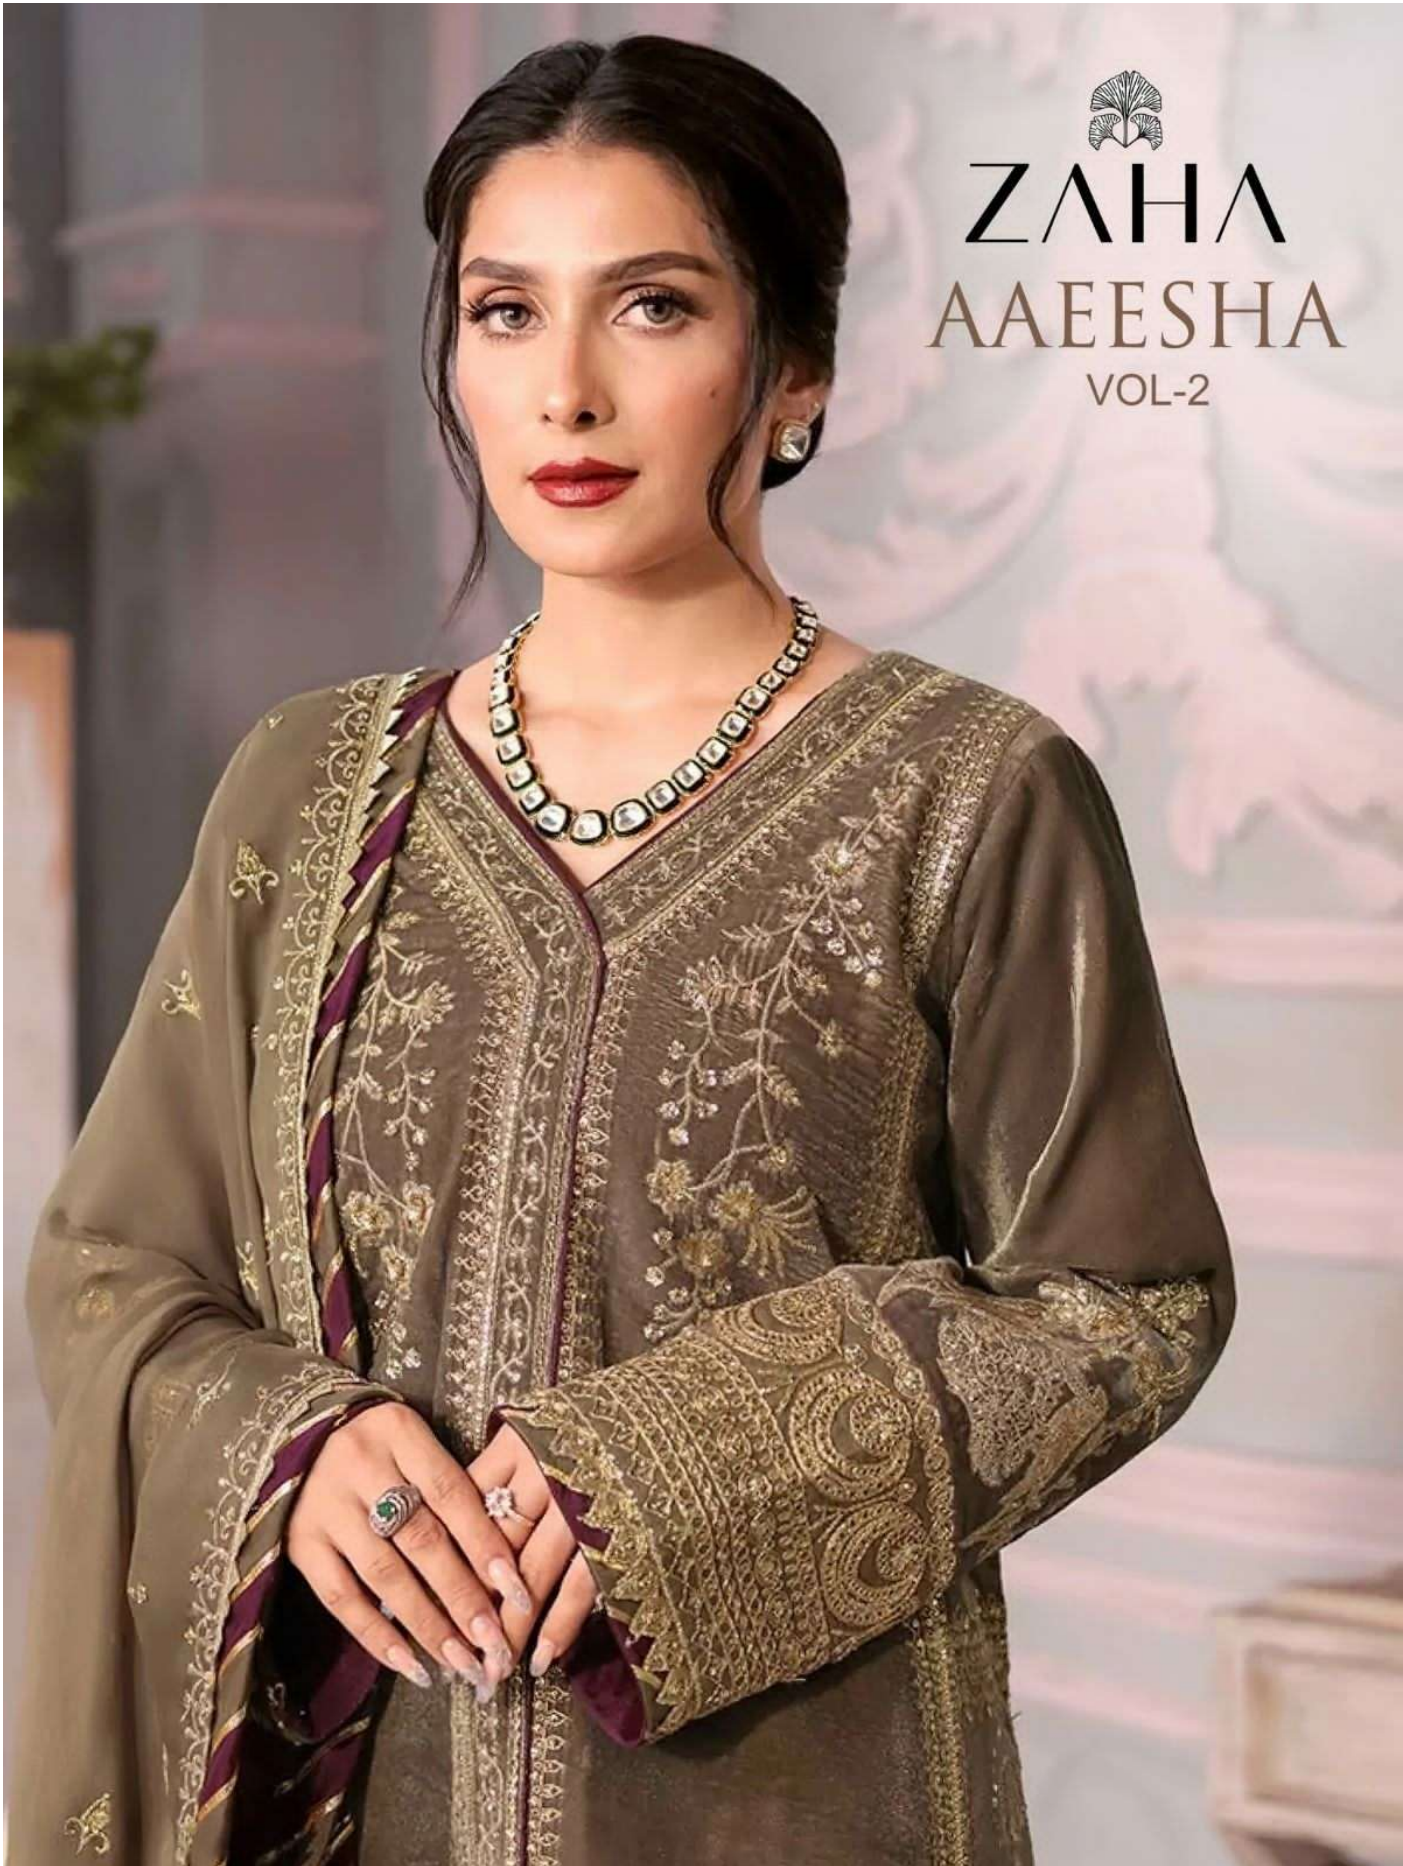

ZAHA  
AAEESHA  
VOL-2

ZAHA  
AAEESHA  
VOL-2

ZAHA

AAEESHA  
VOL-2 NX

10116

10117

10119

AAEESHA  
VOL-2

ZAHA

D.No.10117

**TOP** Fox Georgette  
with Embroidery

**BOTTOM-INNER** Dull santoon

**DUPATTA** Nazmin  
with Embroidery

AAEESHA  
VOL-2

ZAHA

D.No.10119

**TOP** Fox Georgette  
with Embroidery

**BOTTOM-INNER** Dull santoon

**DUPATTA** Nazmin  
with Embroidery

AAEESHA  
VOL-2

**TOP** Fox Georgette  
with Embroidery

ZAHA

**BOTTOM-INNER** Dull santoon

D.No.10116

**DUPATTA** Butterfly Net with  
Heavy Embroidery

**ZAHA** D.No.10119  
TOP Fox Georgette with Embroidery  
BOTTOM-INNER Dull santoon  
DUPATTA Nazmin Embroidery

**ZAHA** D.No.10119  
TOP Fox Georgette with Embroidery BOTTM Quilt Lantoon DL