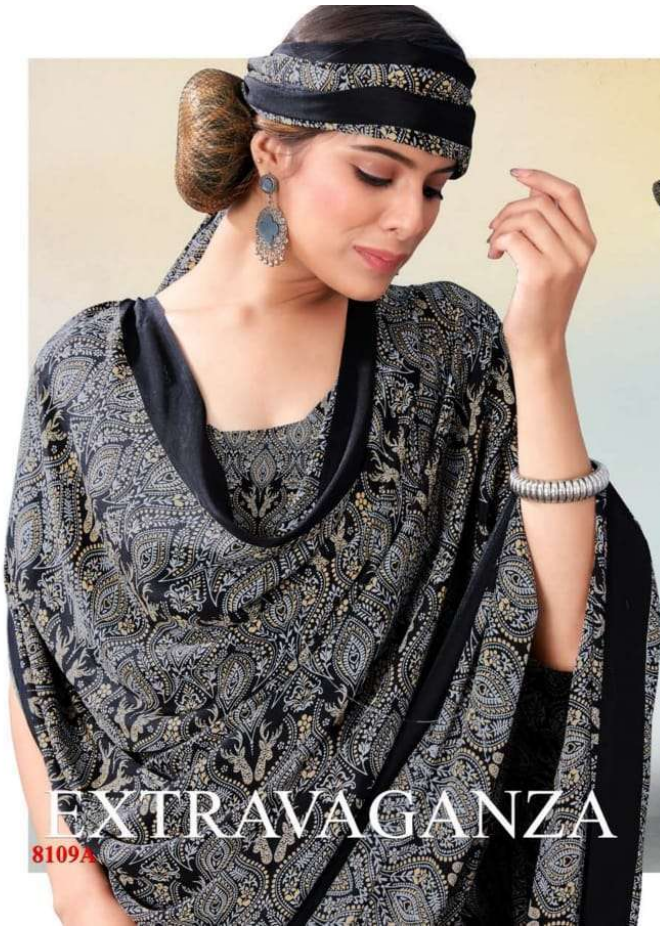

STYLISH SPECIAL

Extra-ordinary and be both you in all its glory and style

Utsavika®

8108A

8108B

Stylish Art

Extra-ordinary designs are printed on an exclusive fabric that will make the look of the saree. Each design is a masterpiece and will make you stand out in every crowd. It is a masterpiece of fashion and design. It will change the way you look.