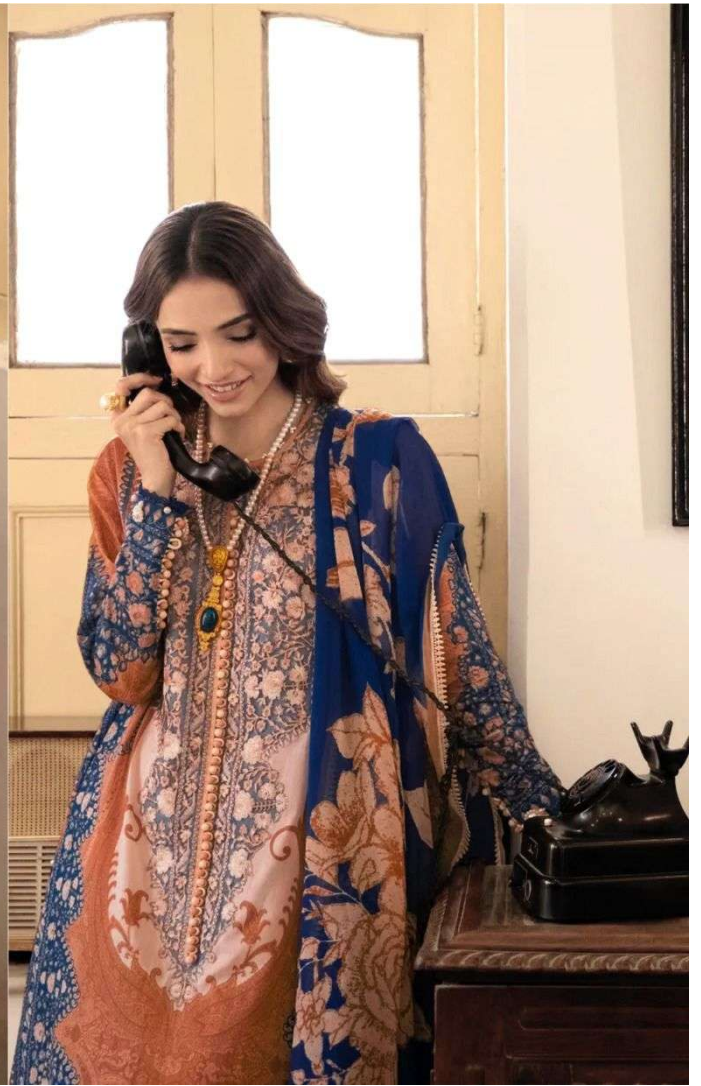

APANA COTTON
Suit & Sarees

Razia Sultan ★
Vol-41 ★★

APANA COTTON
Suit & Sarees

Razia Sultan ★
Vol-41 ★★

41001

41002

41003

41004