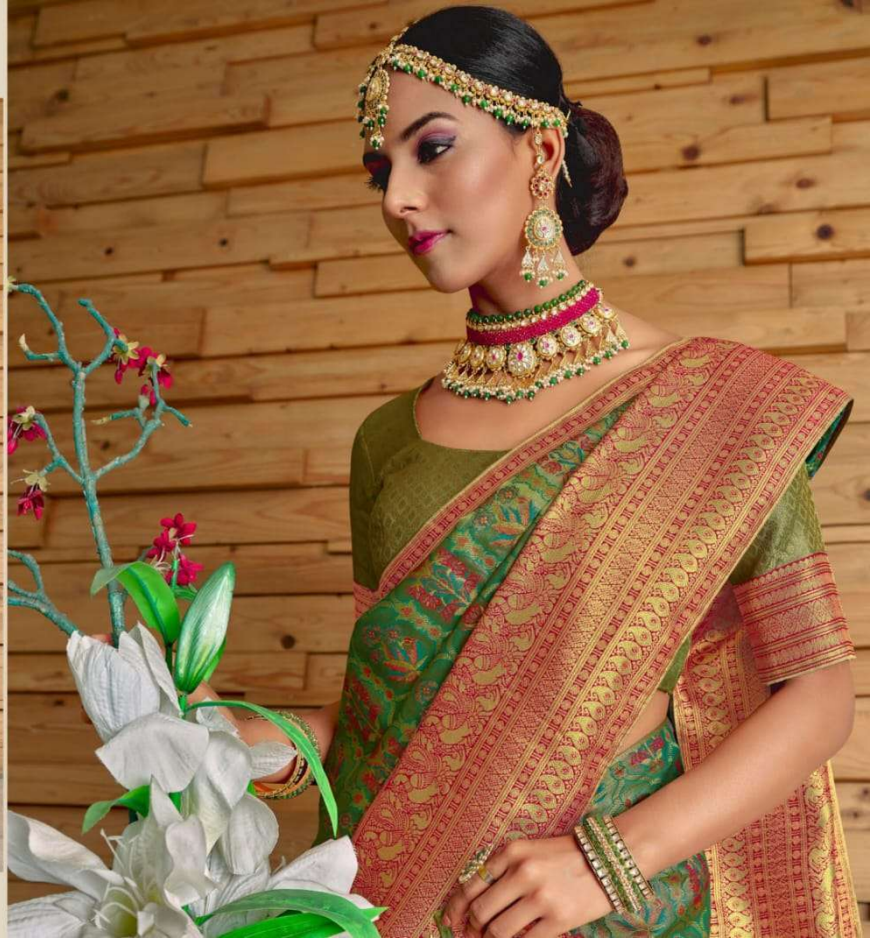

JOH RIVAAJ

43002

JOH RIVAAJ

43003

جوہ
JOH RIVAAJ

The *Pride of the World*

Little girls around the world cut out her pictures, from newspapers, to magazines, to posters and pin them on their walls, drawing one day to be as graceful, as fearless, as audacious! She is their pride, and their dream of emulating her someday. That's their pride, their joy, their source of inspiration.

JOH RIVAAJ

43007

jc
JOH RIVAAJ

A blue, textured vase containing a bouquet of light-colored flowers is centered on a plain, light-colored background. The vase has a vertical ribbed texture and a small shadow is cast to its left.

Indian saree remains the traditional clothing of Indian women. Worn in varied styles, it is a long piece of flat cotton, silk or other fabric woven in different textures with different patterns. The saree has a lasting charm since it is not cut or tailored for a particular size. This graceful feminine attire can also be worn in several ways and its manner of wearing as well as its colour and texture are indicative of the status, age, occupation, region and religion of a woman.