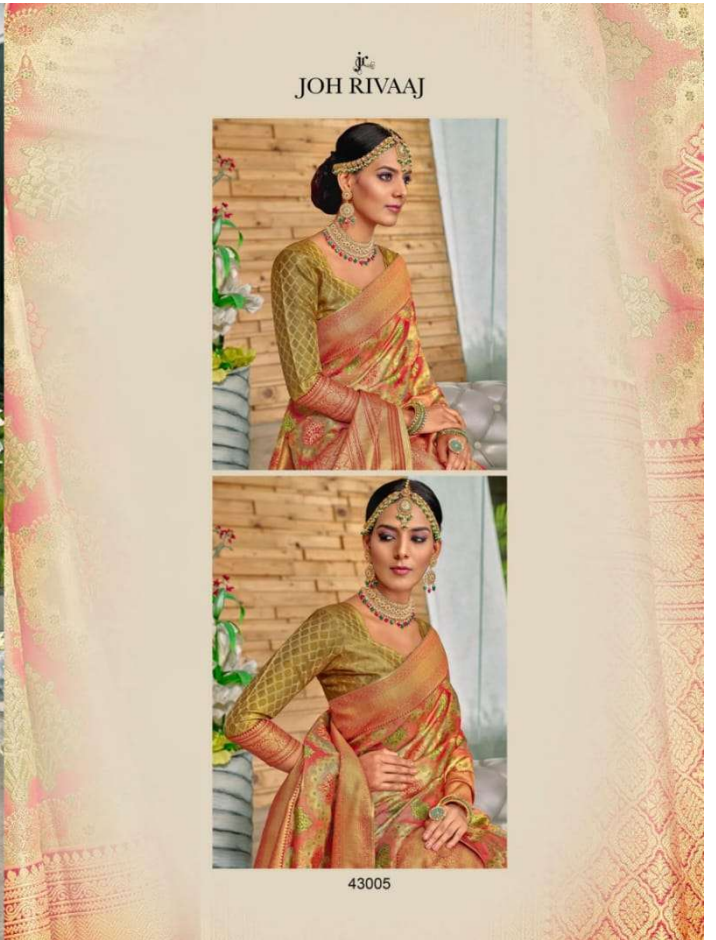

JOH RIVAAJ

43004

JOH RIVAAJ

43005

jc
JOH RIVAAJ

The Beauty Has Boundaries

A glance of her brings joy to the parched heart. A few priceless moments with her brings utter bliss. There are no limits to the countries she brings as she walks down the road, independent in her magical attire. She is a beauty without parallel, and her beauty intensifies without boundaries.

JOH RIVAAJ

43007

jc
JOH RIVAAJ

A blue, textured vase containing a bouquet of light-colored flowers is centered on a plain, light-colored background. The vase has a vertical ribbed texture and a small shadow is cast to its left.

Indian saree remains the traditional clothing of Indian women. Worn in varied styles, it is a long piece of flat cotton, silk or other fabric woven in different textures with different patterns. The saree has a lasting charm since it is not cut or tailored for a particular size. This graceful feminine attire can also be worn in several ways and its manner of wearing as well as its colour and texture are indicative of the status, age, occupation, region and religion of a woman.