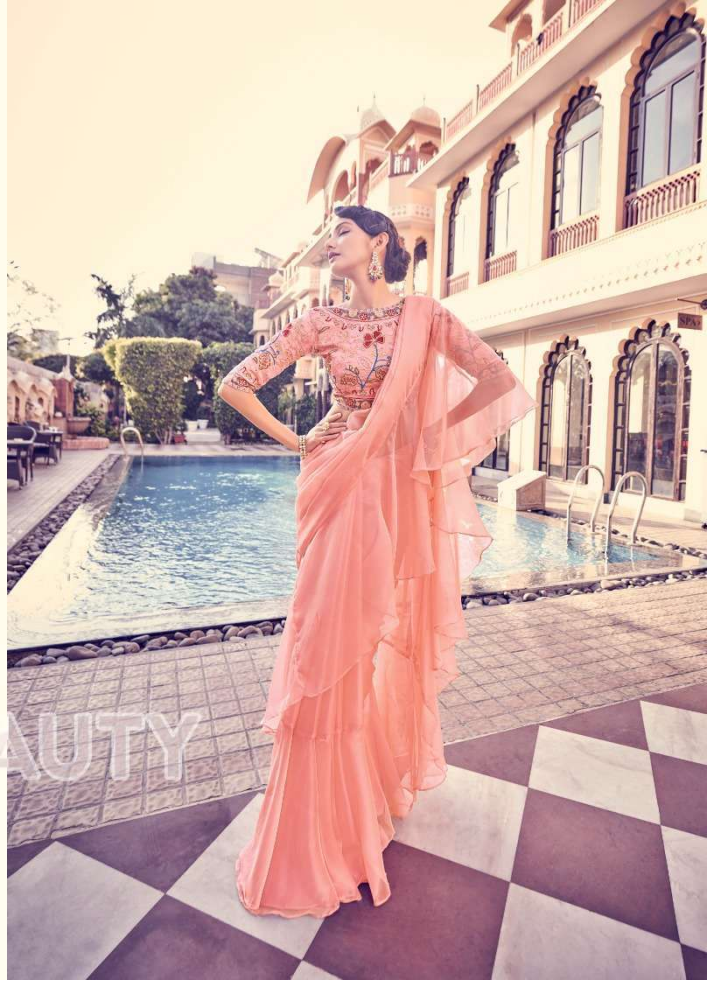

ARYA DESIGNS

GRACEFUL BEAUTY

48001