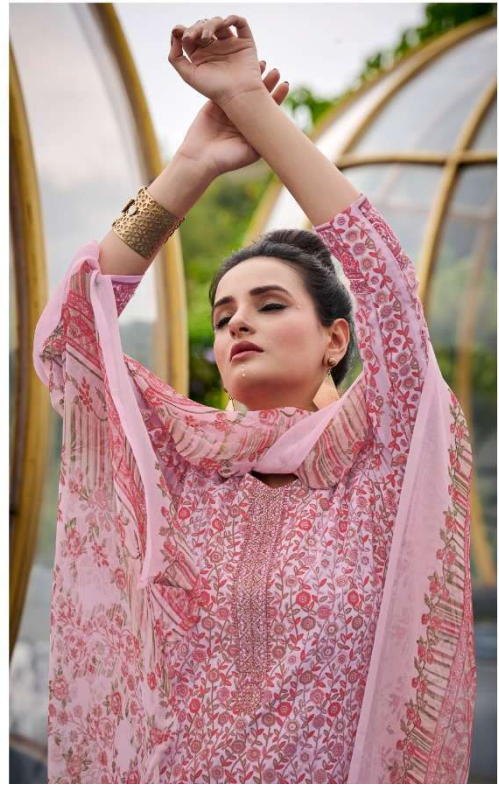

Zulfat®
DESIGNER
495-006