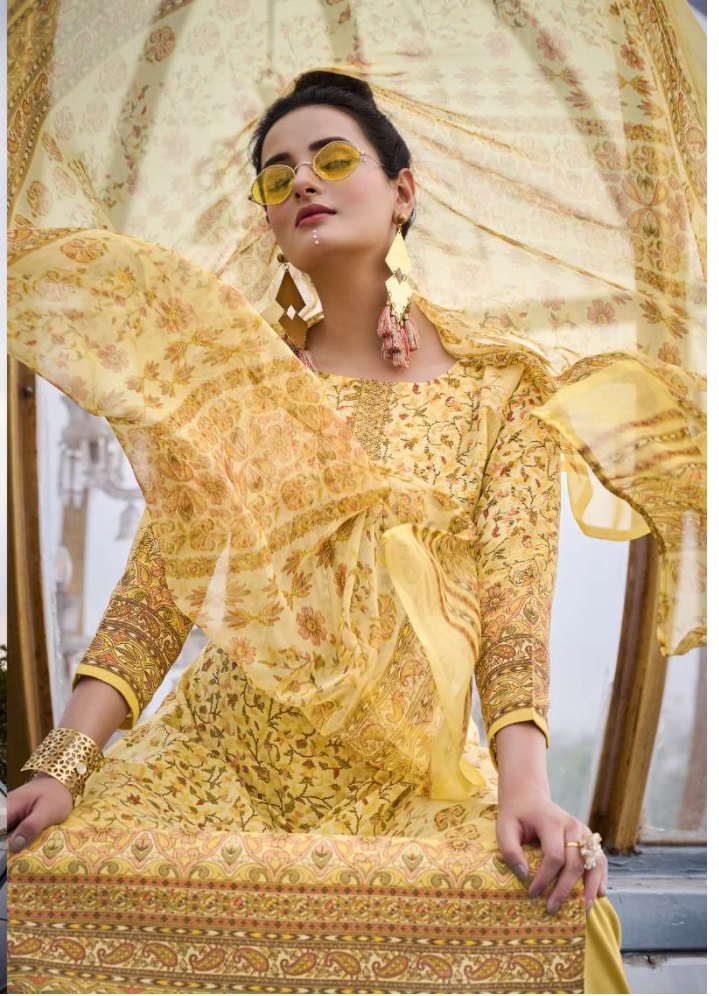

Zulfat®
Designs by Zulfa

495-002