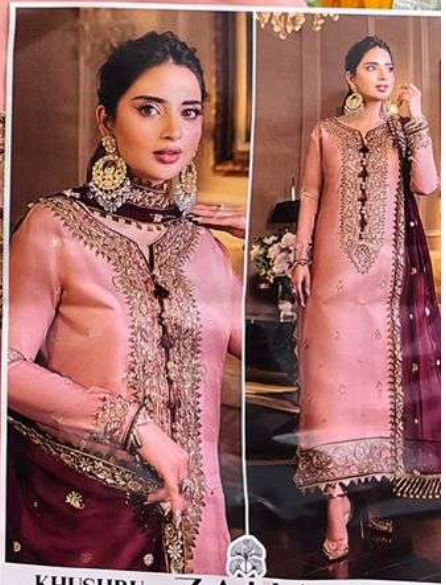

ZAHA  
KHUSHBU  
Vol-4

**KHUSHBU** Vol-4  
TOP Faux Georgette with Embroidery  
**ZAHA** 10136  
BOTTOM-INNER Dull santore

**KHUSHBU** Vol-4 **ZAHA** D.N.

TOP Faux Georgette with Embroidery BOTTOM-INNER Dull santoon

**KHUSHBU** Vol-4 **ZAHA** D.No.10135  
TOP Faux Georgette with Embroidery BOTTOM-INT DUPATTA Nazlin with Embroidery

**KHUSHBU**  
Vol-4  
TOP Faux Georgette with Embroidery

**ZAHA**  
BOTTOM-INNER Dull saree

**KHUSHBU** Vol-4  
TOP Faux Georgette with Embroidery

**ZAHA** D.No. 10  
BOTTOM-INNER Duff santoon  
DUPATTA

  
**ZAHA**