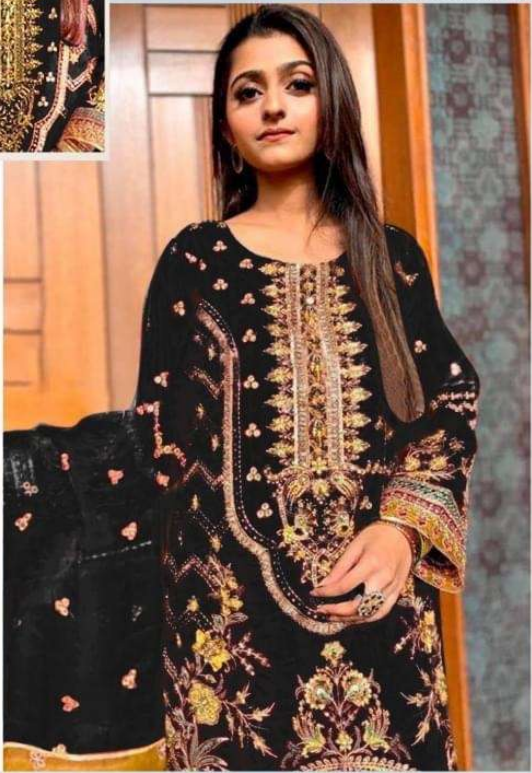

**Magic Maroon**

**Magic Maroon**

TOP- ORGENZA WITH EMBROIDERY WITH KHATLI WORK  
BOTTOM- DULL SANTOON  
DUPATTA - ORGENZA EMBROIDERY WORK

TOP- ORGENZA WITH EMBROIDERY WITH KHATLI WORK  
BOTTOM- DULL SANTOON  
DUPATTA - ORGENZA EMBROIDERY WORK