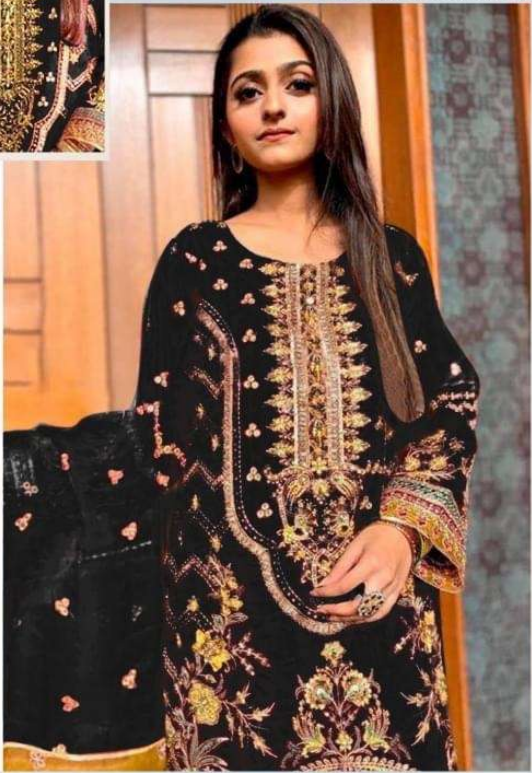

Magic Maroon

Magic Maroon

TOP- ORGENZA WITH EMBROIDERY WITH KHATLI WORK
BOTTOM- DULL SANTOON
DUPATTA - ORGENZA EMBROIDERY WORK

TOP- ORGENZA WITH EMBROIDERY WITH KHATLI WORK
BOTTOM- DULL SANTOON
DUPATTA - ORGENZA EMBROIDERY WORK