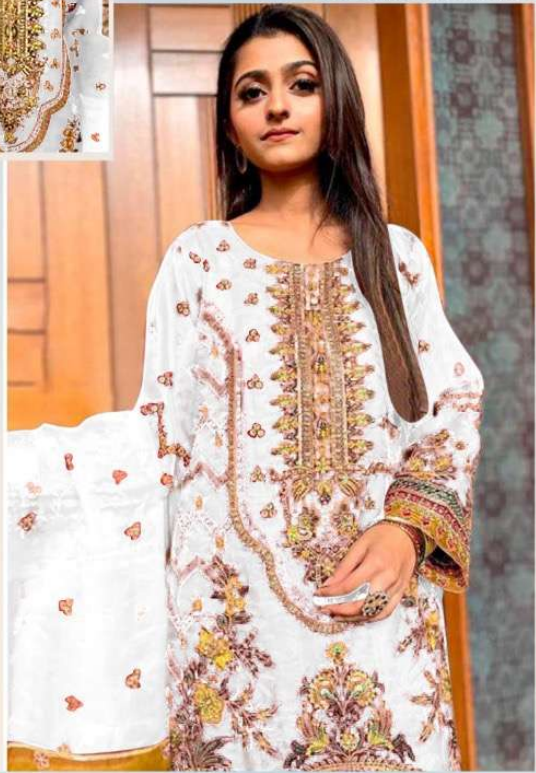

Magic Maroon

Magic Maroon

TOP- ORGENZA WITH EMBROIDERY WITH KHATLI WORK
BOTTOM- DULL SANTOON
DUPATTA - ORGENZA EMBROIDERY WORK

TOP- ORGENZA WITH EMBROIDERY WITH KHATLI WORK
BOTTOM- DULL SANTOON
DUPATTA - ORGENZA EMBROIDERY WORK