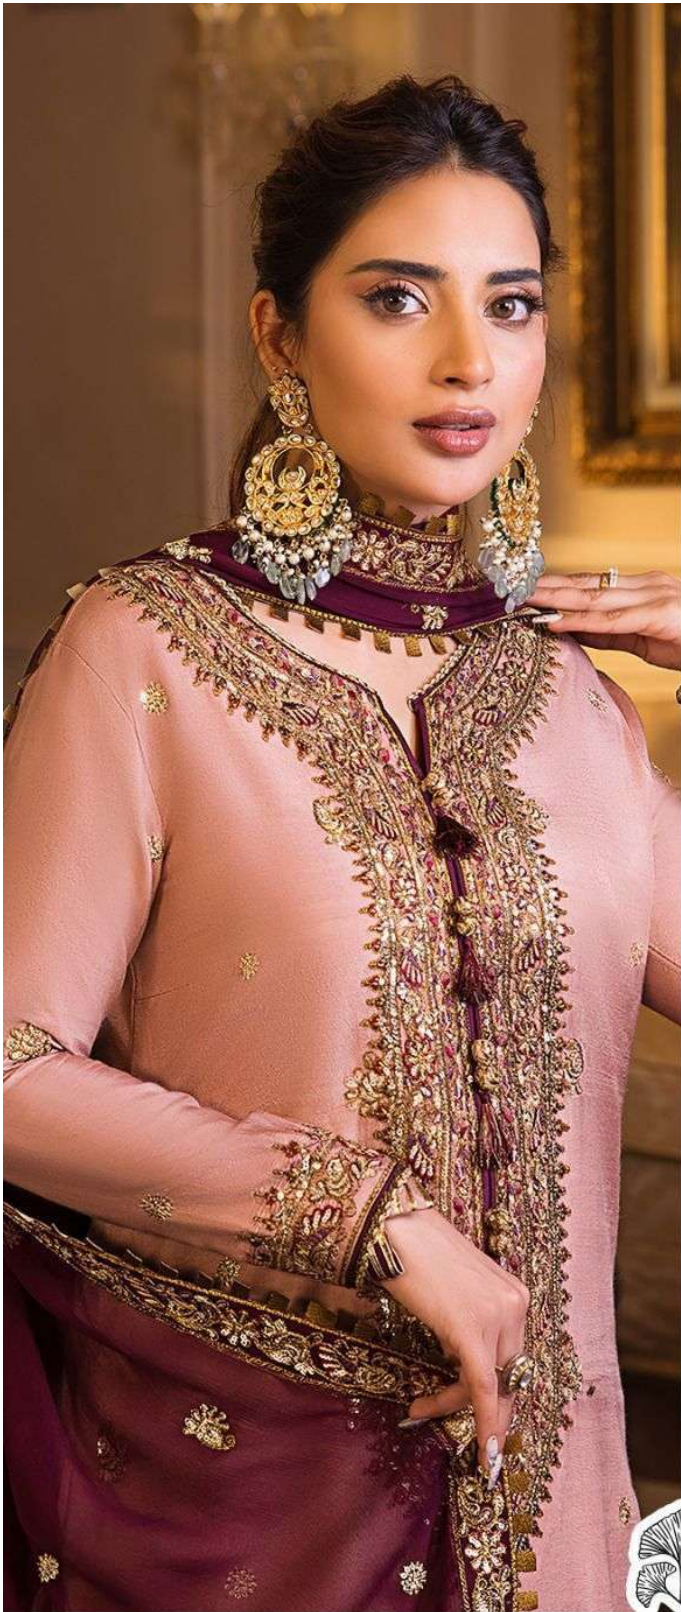

KHUSHBU
Vol-4

TOP Faux Georgette
with Embroidery

ZAHA

BOTTOM-INNER Dull santoon

D.No.10136

DUPATTA Nazmin with
Embroidery

KHUSHBU
Vol-4

TOP Faux Georgette
with Embroidery

ZAHA

BOTTOM-INNER Dull santoon

D.No.10136

DUPATTA Nazmin with
Embroidery

KHUSHBU Vol-4
TOP Faux Georgette with Embroidery
ZAHA 10136
BOTTOM-INNER Dull santore

KHUSHBU Vol-4 **ZAHA** D.N
TOP Faux Georgette with Embroidery BOTTOM-INNER Dull santoon