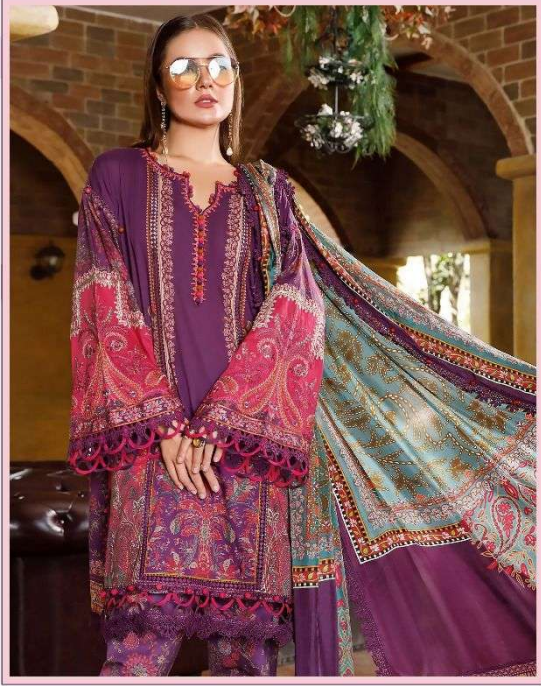

MADDINTS

3065

SPRING SUMMER-23

VOL-2