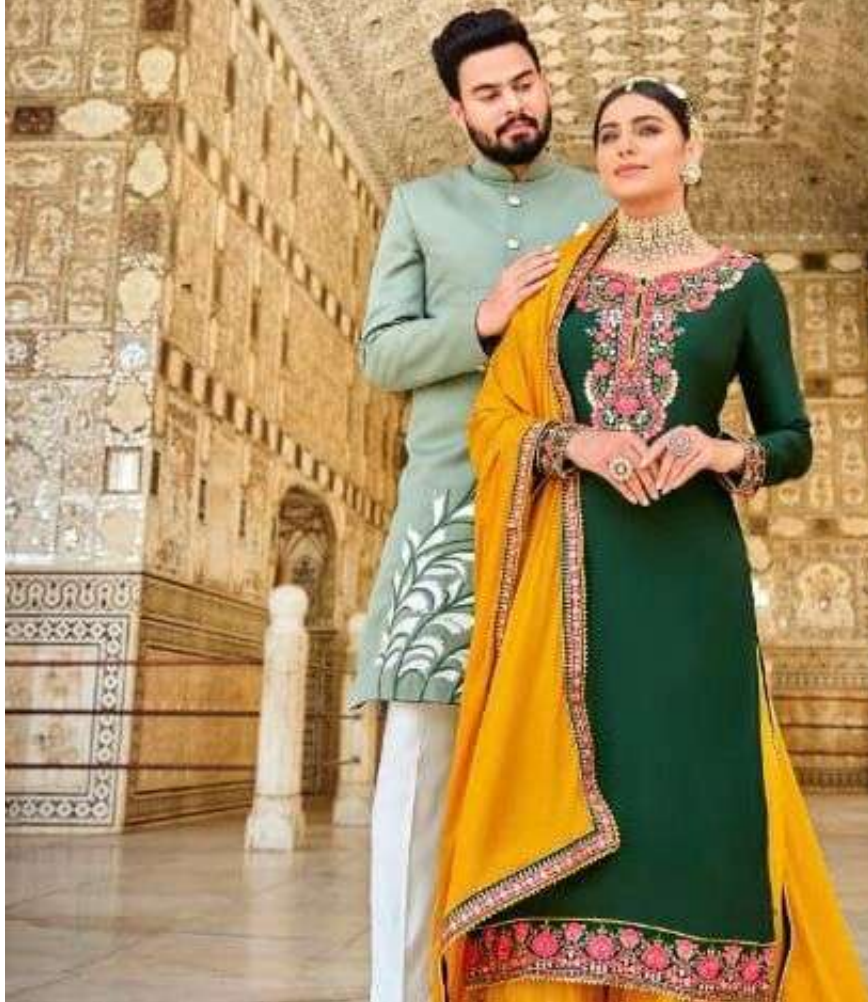

AMYRA
Designer

GHARANA 2