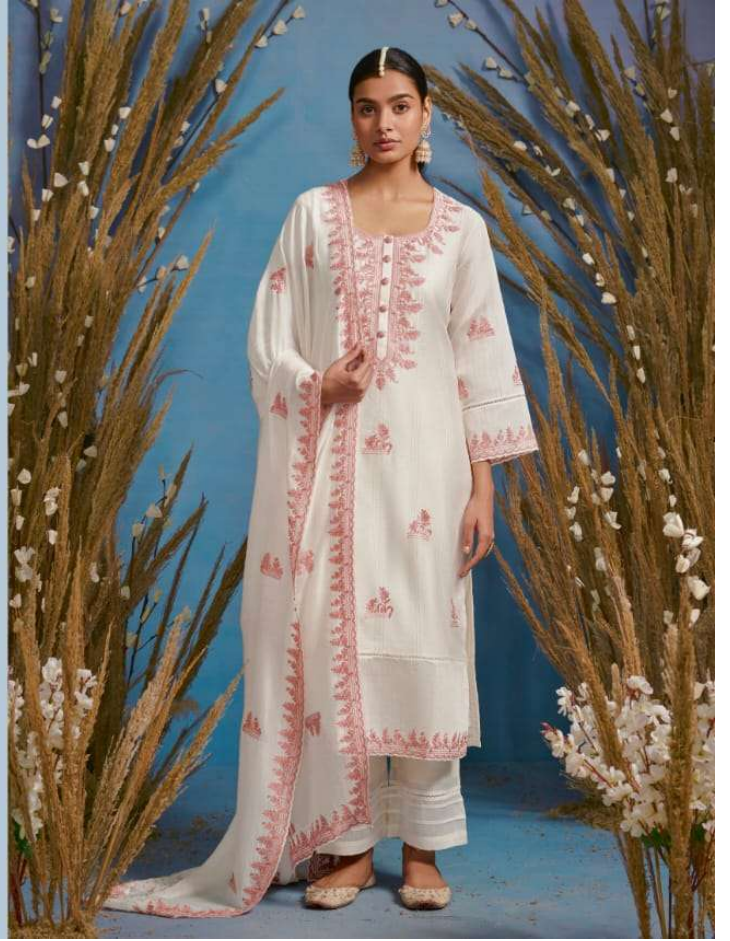

KIMORA®

Rutba

KIMORA®

Rutba

KIMORA

• 2111 •

KIMORA

KIMORA

Slub cotton with placement embroidery, scalloped border on hemline and sleeves

: DUPATTA :

Cotton with four side scalloped embroidery border and buttis

: BOTTOM :

Cotton satin solid

.. DESIGN NO ..

2111 TO 2118