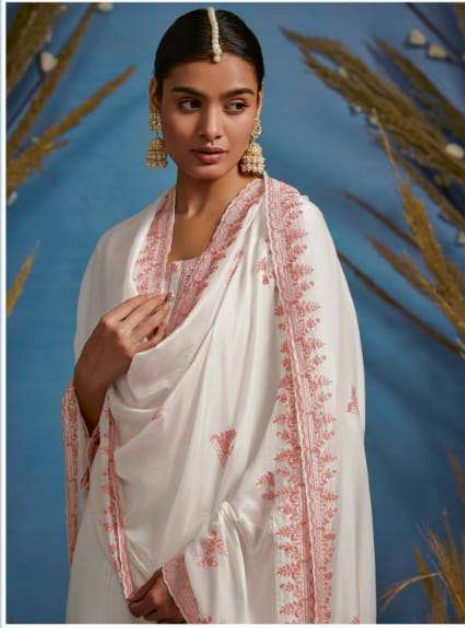

KIMORA®

Rutba

KIMORA®

Rutba

KIMORA

• 2111 •

KIMORA

KIMORA

• 2112 •

KIMORA

KIMORA

• 2114 •

KIMORA

• 2 1 1 3 •

KIMORO

KIMORA

Slub cotton with placement embroidery, scalloped border on hemline and sleeves

: DUPATTA :

Cotton with four side scalloped embroidery border and buttis

: BOTTOM :

Cotton satin solid

.. DESIGN NO ..

2111 TO 2118