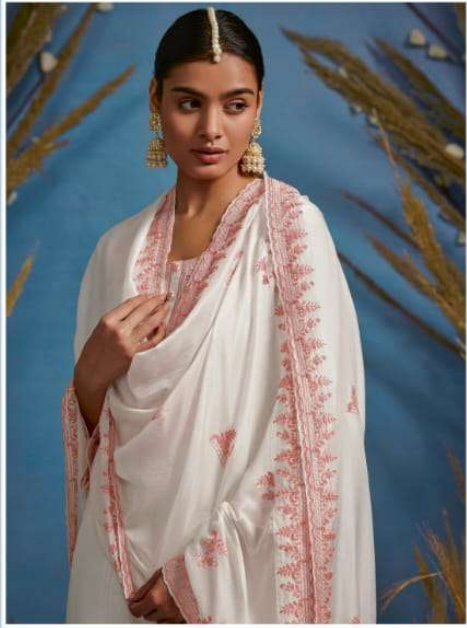

KIMORA®

Rutba

KIMORA®

Rutba

KIMORA

• 2111 •

KIMORA

KIMORA

Slub cotton with placement embroidery, scalloped border on hemline and sleeves

: DUPATTA :

Cotton with four side scalloped embroidery border and buttis

: BOTTOM :

Cotton satin solid

.. DESIGN NO ..

2111 TO 2118