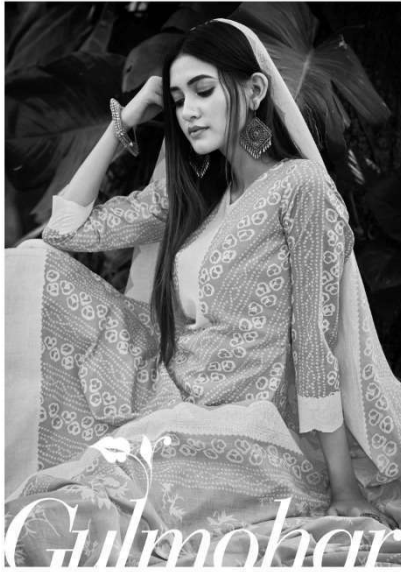

Zulfat
DESIGNERS