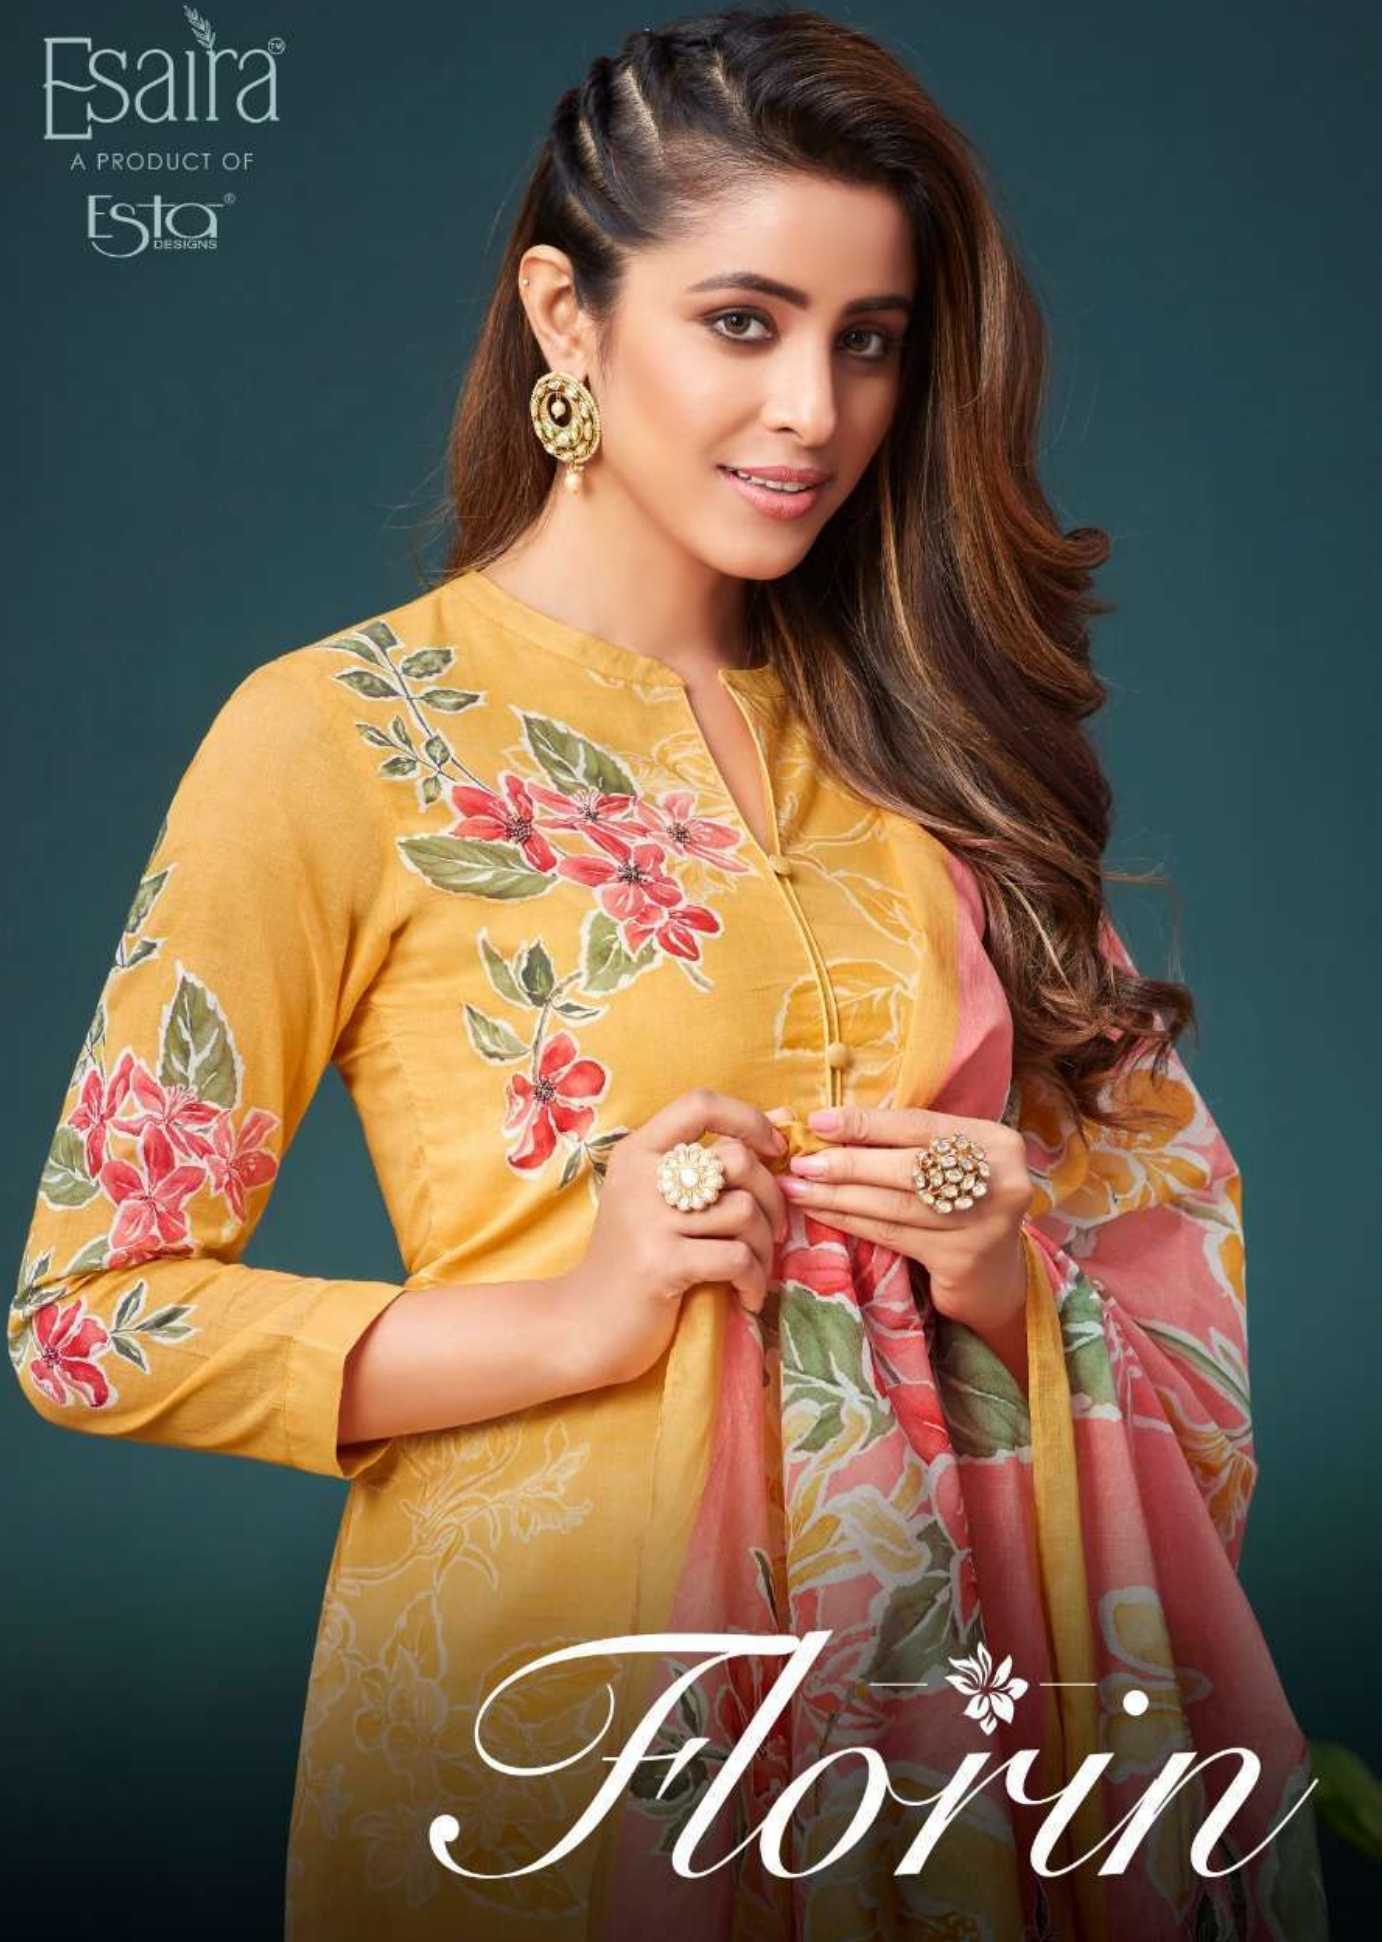

Esaira®

A PRODUCT OF

Esta®
DESIGNS

Florin