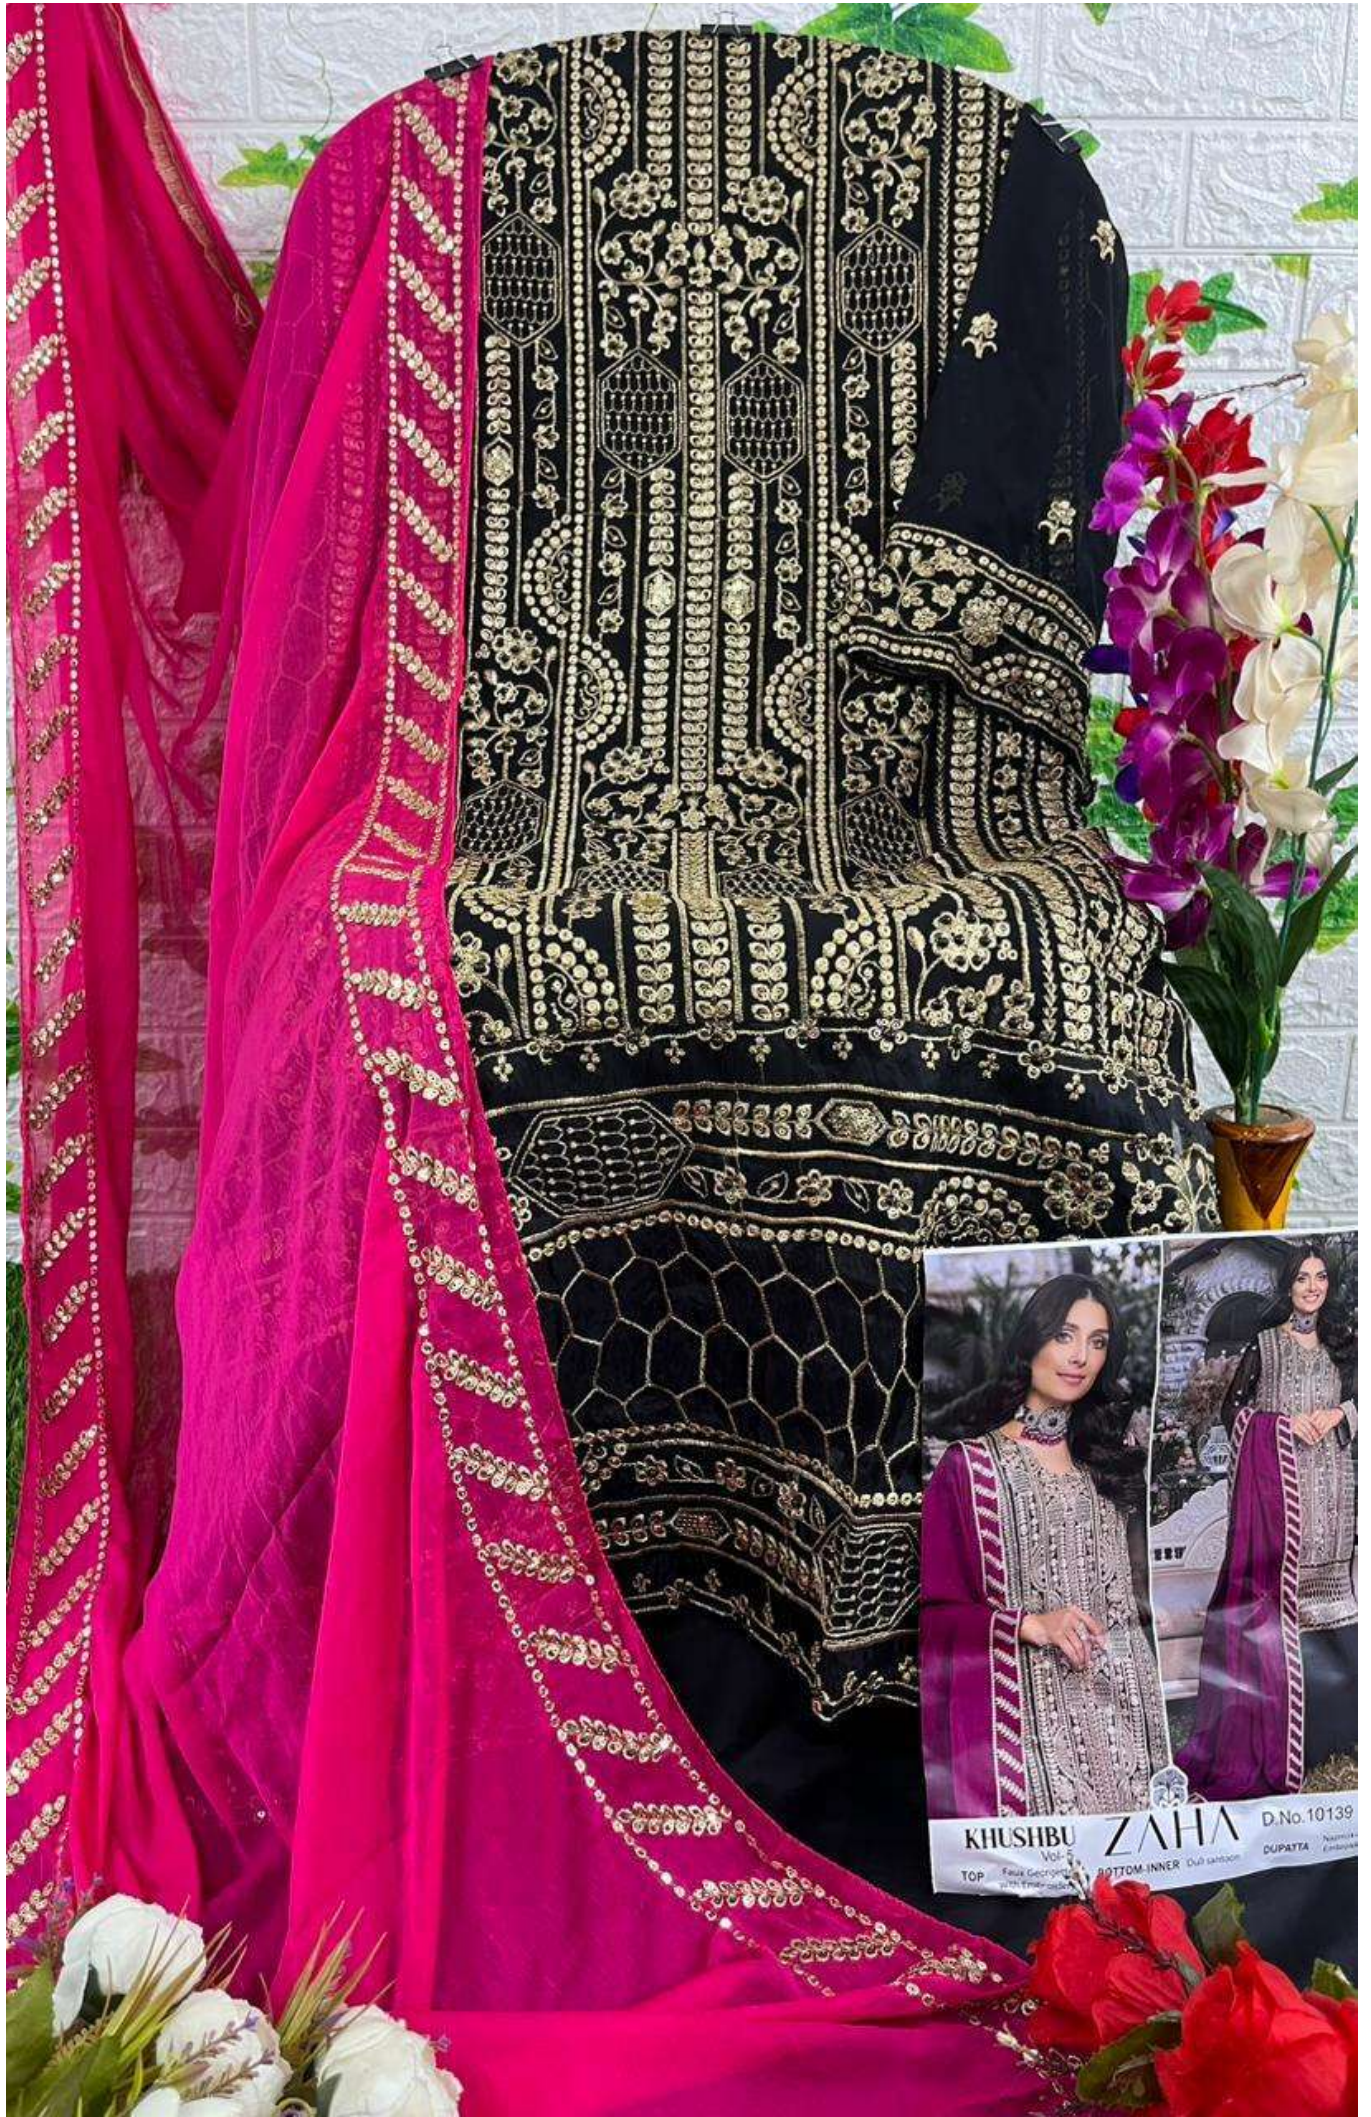

ZAHA
KHUSHBU
Vol-5

ZAHA
KHUSHBU
Vol-5

KHUSHBU
Vol-5

TOP Faux Georgette
with Embroidery

ZAHA

BOTTOM-INNER Dull santoon

D.No.10139

DUPATTA Nazmin with
Embroidery

KHUSHBU
Vol-5

TOP Faux Georgette
with Embroidery

ZAHA

BOTTOM-INNER Dull santoon

D.No.10137

DUPATTA Nazmin with
Embroidery

**ZAHA**

KHUSHBU
Vol-5

TOP
Faux Georgette
with Embroidery

BOTTOM-INNER
Dull santoon

DUPATTA
Nazmin with
Embroidery

10137

10138

10139

KHUSHBU
Vol-5

TOP Faux Georgette
with Embroidery

ZAHA

BOTTOM-INNER Dull santoon

D.No.10138

DUPATTA Nazmin with
Embroidery

KHUSHBU
Vol-5
TOP Faux Georgette with Embroidery

Z
BOTT

No.10137

KHUSHBU Vol. 2
TOP Faux Georgette with Embroidery