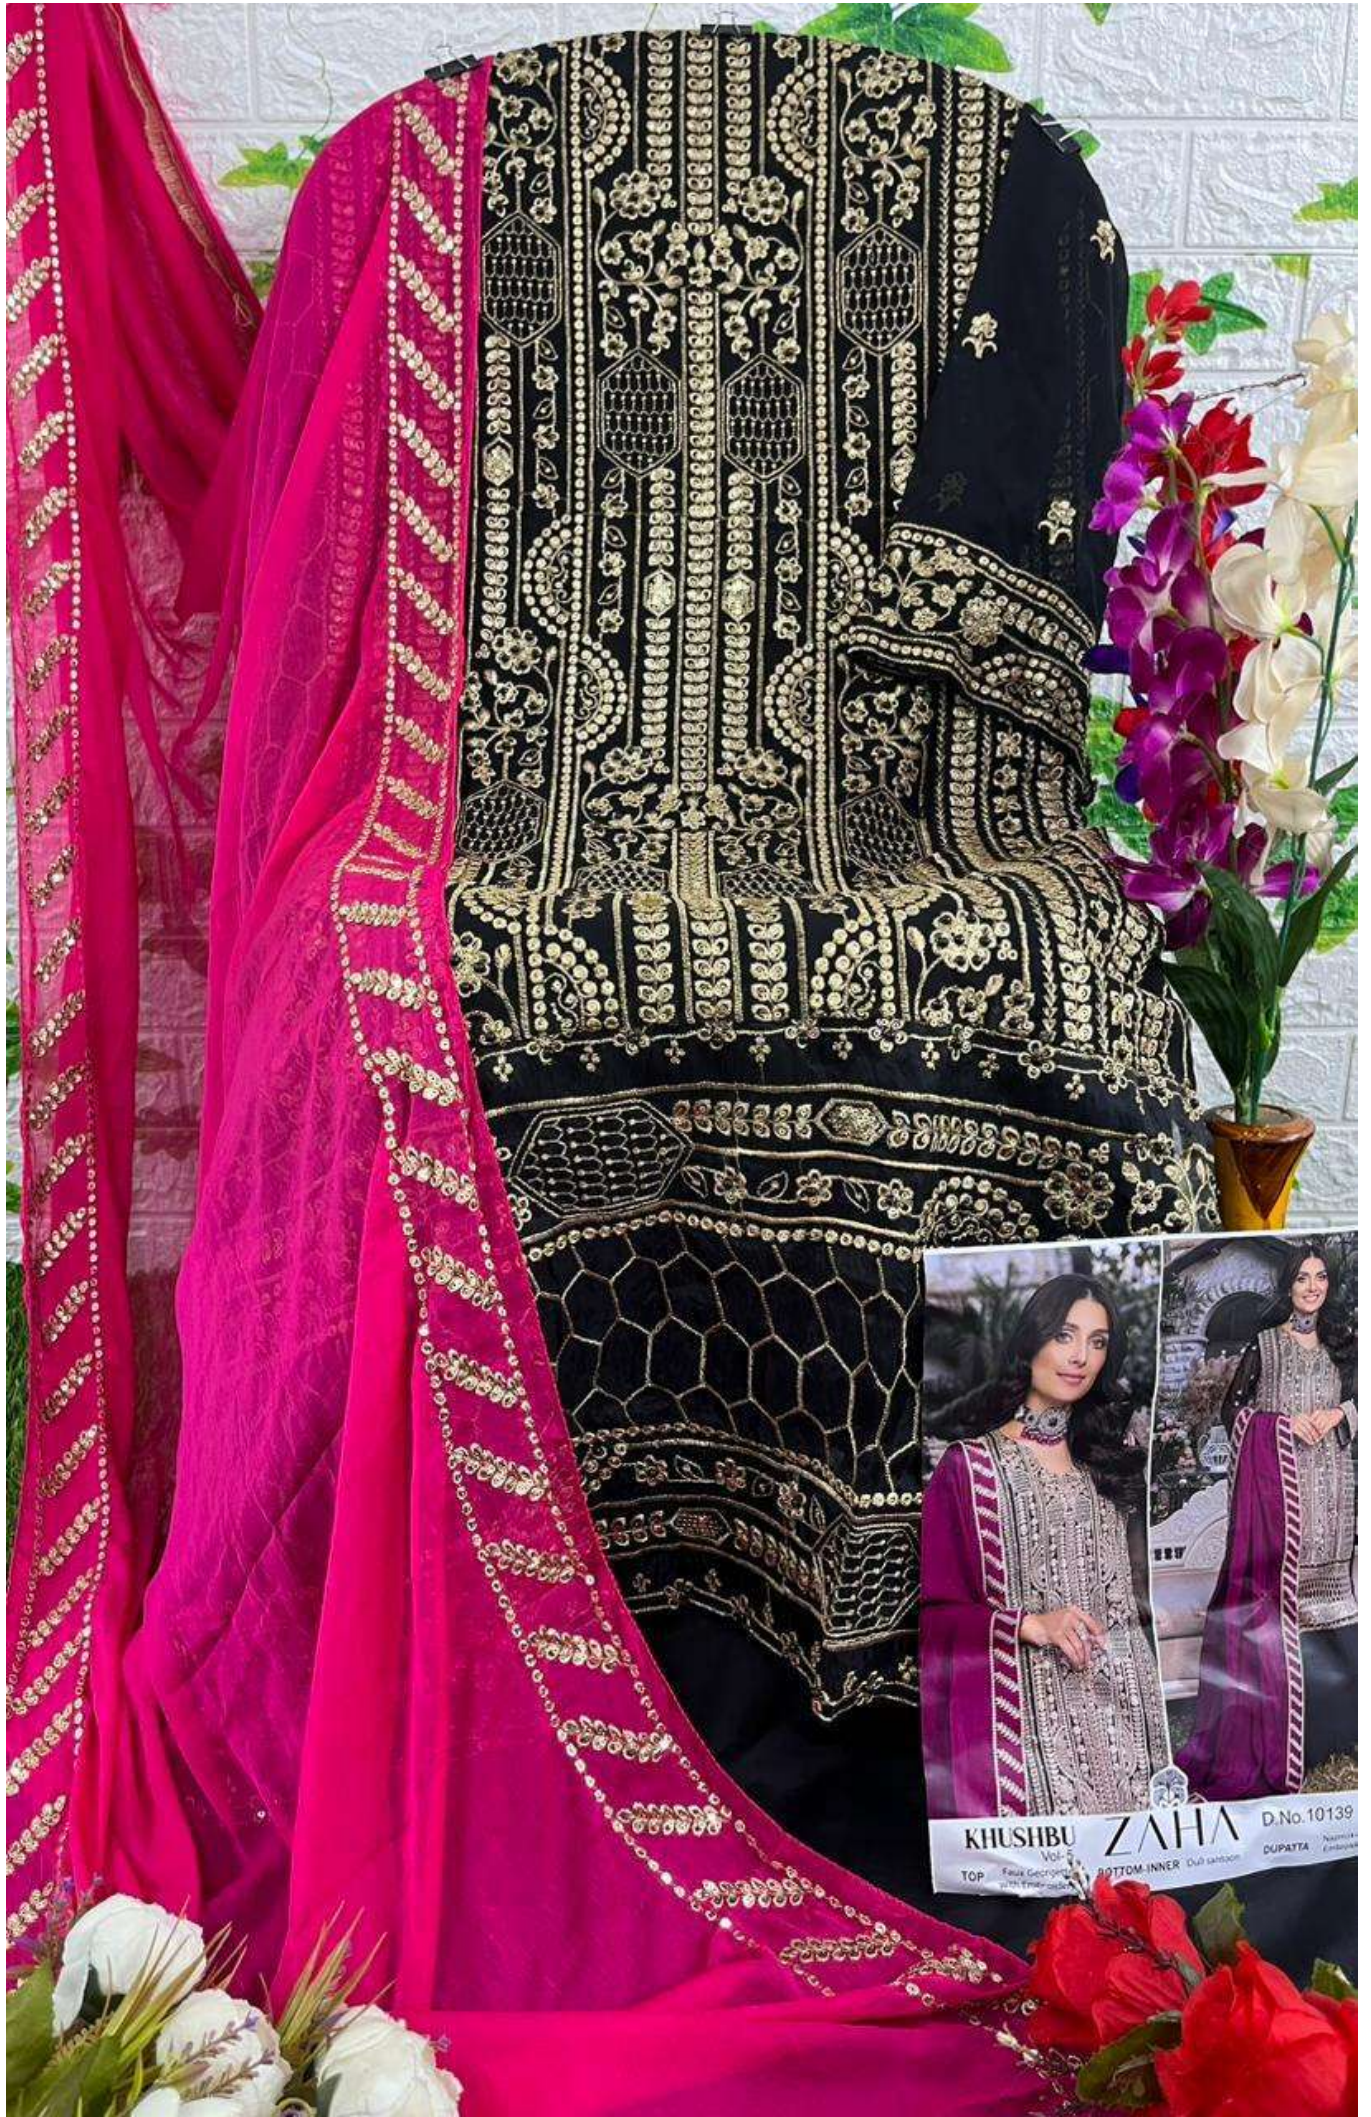

ZAHA
KHUSHBU
Vol-5

ZAHA
KHUSHBU
Vol-5

KHUSHBU
Vol-5

TOP Faux Georgette
with Embroidery

ZAHA

BOTTOM-INNER Dull santoon

D.No.10139

DUPATTA Nazmin with
Embroidery

KHUSHBU
Vol-5

TOP Faux Georgette
with Embroidery

ZAHA

BOTTOM-INNER Dull santoon

D.No.10137

DUPATTA Nazmin with
Embroidery

**ZAHA**

KHUSHBU
Vol-5

TOP
Faux Georgette
with Embroidery

BOTTOM-INNER
Dull santoon

DUPATTA
Nazmin with
Embroidery

10137

10138

10139

KHUSHBU
Vol-5

TOP Faux Georgette
with Embroidery

ZAHA

BOTTOM-INNER Dull santoon

D.No.10138

DUPATTA Nazmin with
Embroidery

KHUSHBU
Vol-5
TOP Faux Georgette with Embroidery

Z
BOTTOM

No.10137

KHUSHBU Vol. 2
TOP Faux Georgette with Embroidery