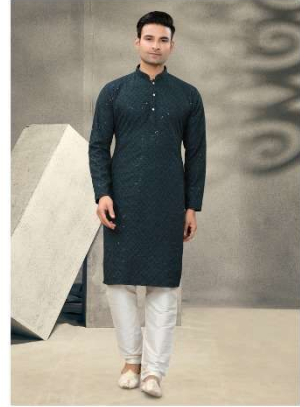

OUTLUK^{TM}
Vol- 112

112003