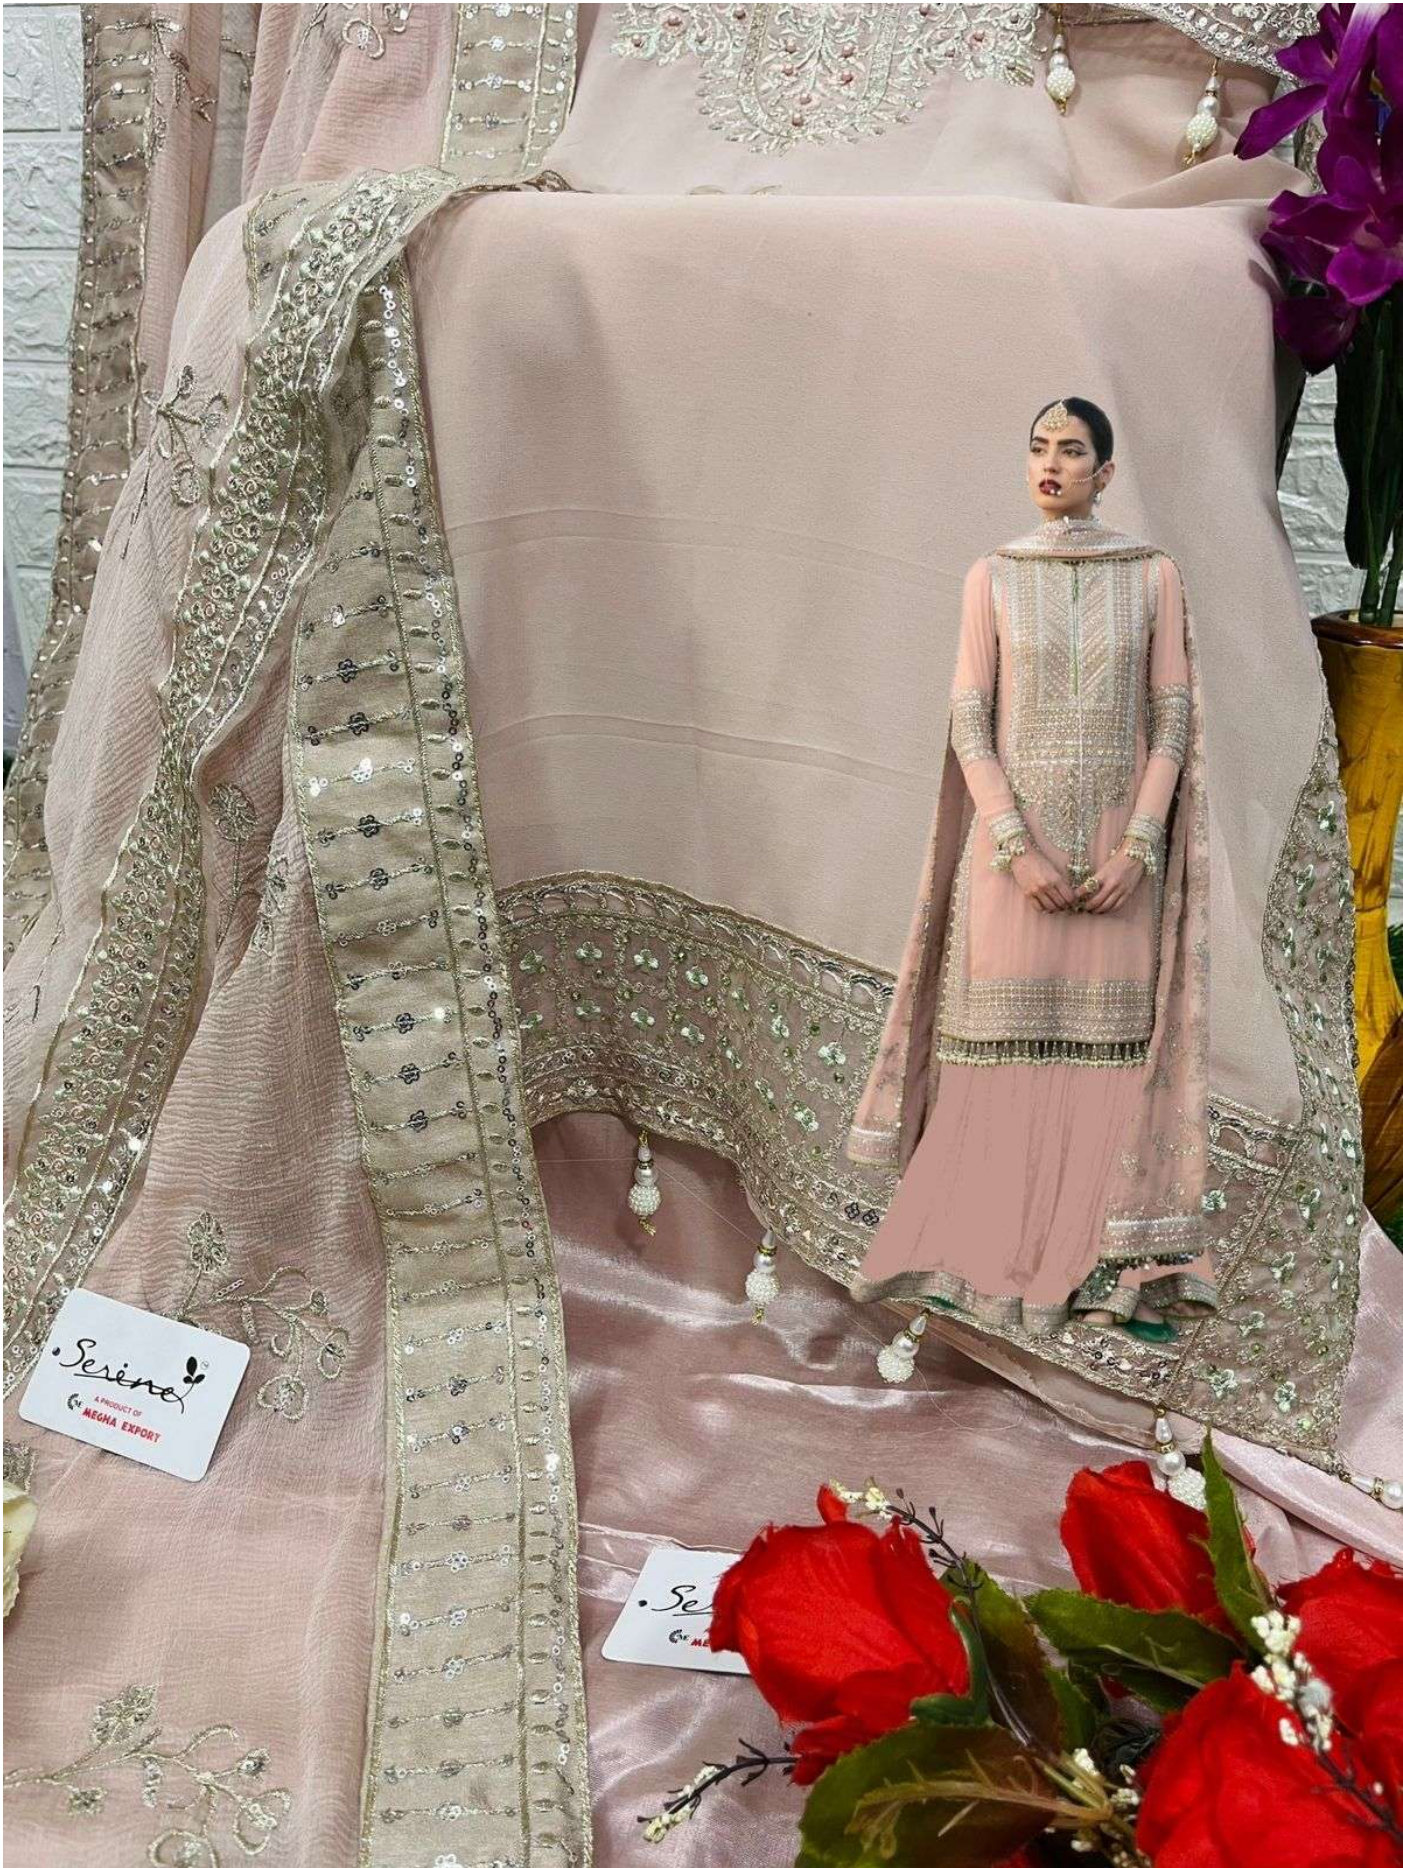

*Serine*TM
Pakistani Suit
A BRAND BY  MEGHA EXPORT
S - 98 A

TOP - FOX GEORGETTE EMBROIDERD
WITH HAND WORK
BOTTOM- HAEVY SANTOON WITH LACE WORK
INNER - HAVI SANTOON
DUPATTA - NAZNEEN HAEVY EMBROIDERED
WITH FOR SIDE LACE WORK

*Serina*TM
Pakistani Suit
A BRAND BY  MEGHA EXPORT
S - 98 A

TOP - FOX GEORGETTE EMBROIDERD
WITH HAND WORK
BOTTOM- HAEVY SANTOON WITH LACE WORK
INNER - HAVI SANTOON
DUPATTA - NAZNEEN HAEVY EMBROIDERED
WITH FOR SIDE LACE WORK

Serino
A PRODUCT OF
MEGHA EXPORT
S-98A

TOP- FOX GEORGETTE EMBROIDERY
WHITE HAND WORK
BOTTOM- NARI SANDOON LACE WORK
DUPPIYA- NARIN WHITE EMBROIDRY WORK

Serino
A PRODUCT OF
MEGHA EXPORT

Serino
A PRODUCT OF
MEGHA EXPORT