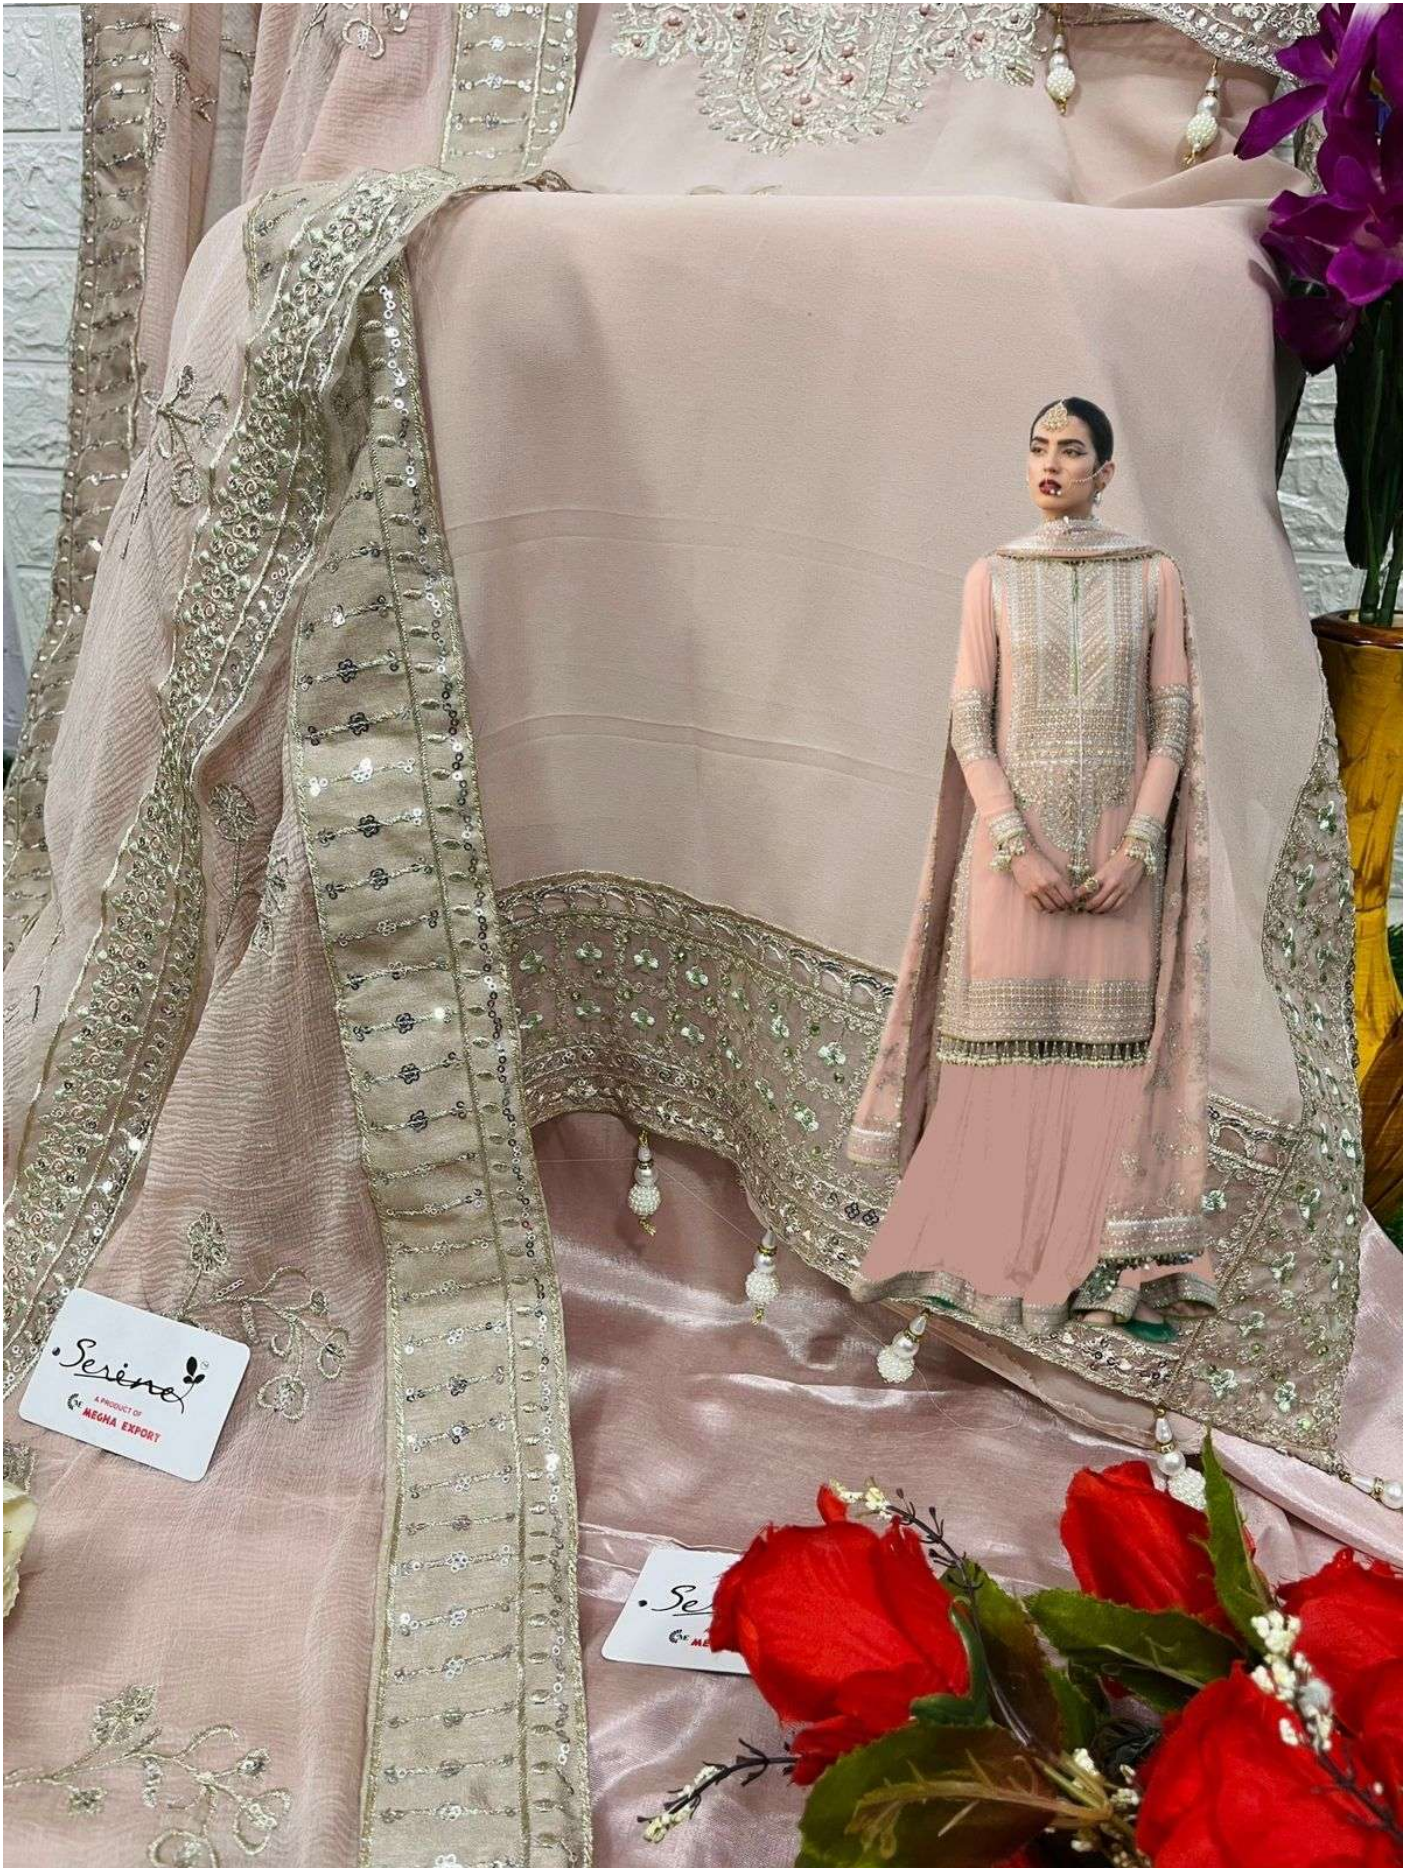

*Serina*<sup>TM</sup>  
Pakistani Suit  
A BRAND BY  MEGHA EXPORT  
**S - 98 A**

TOP - FOX GEORGETTE EMBROIDERD  
WITH HAND WORK  
BOTTOM- HAEVY SANTOON WITH LACE WORK  
INNER - HAVI SANTOON  
DUPATTA - NAZNEEN HAEVY EMBROIDERED  
WITH FOR SIDE LACE WORK

*Serine*<sup>TM</sup>  
Pakistani Suit  
A BRAND BY  MEGHA EXPORT  
**S - 98 A**

TOP - FOX GEORGETTE EMBROIDERD  
WITH HAND WORK  
BOTTOM- HAEVY SANTOON WITH LACE WORK  
INNER - HAVI SANTOON  
DUPATTA - NAZNEEN HAEVY EMBROIDERED  
WITH FOR SIDE LACE WORK

Serina  
A PRODUCT OF  
MEGHA EXPORTS  
S-98A

TOP- FOX GEORGETTE EMBROIDERY  
WHITE HAND WORK  
BOTTOM- NARI SANDOON LACE WORK  
DUPPIYA- NARIN WHITE EMBROIDRY WORK

Serina  
A PRODUCT OF  
MEGHA EXPORT

Serina  
A PRODUCT OF  
MEGHA EXPORT