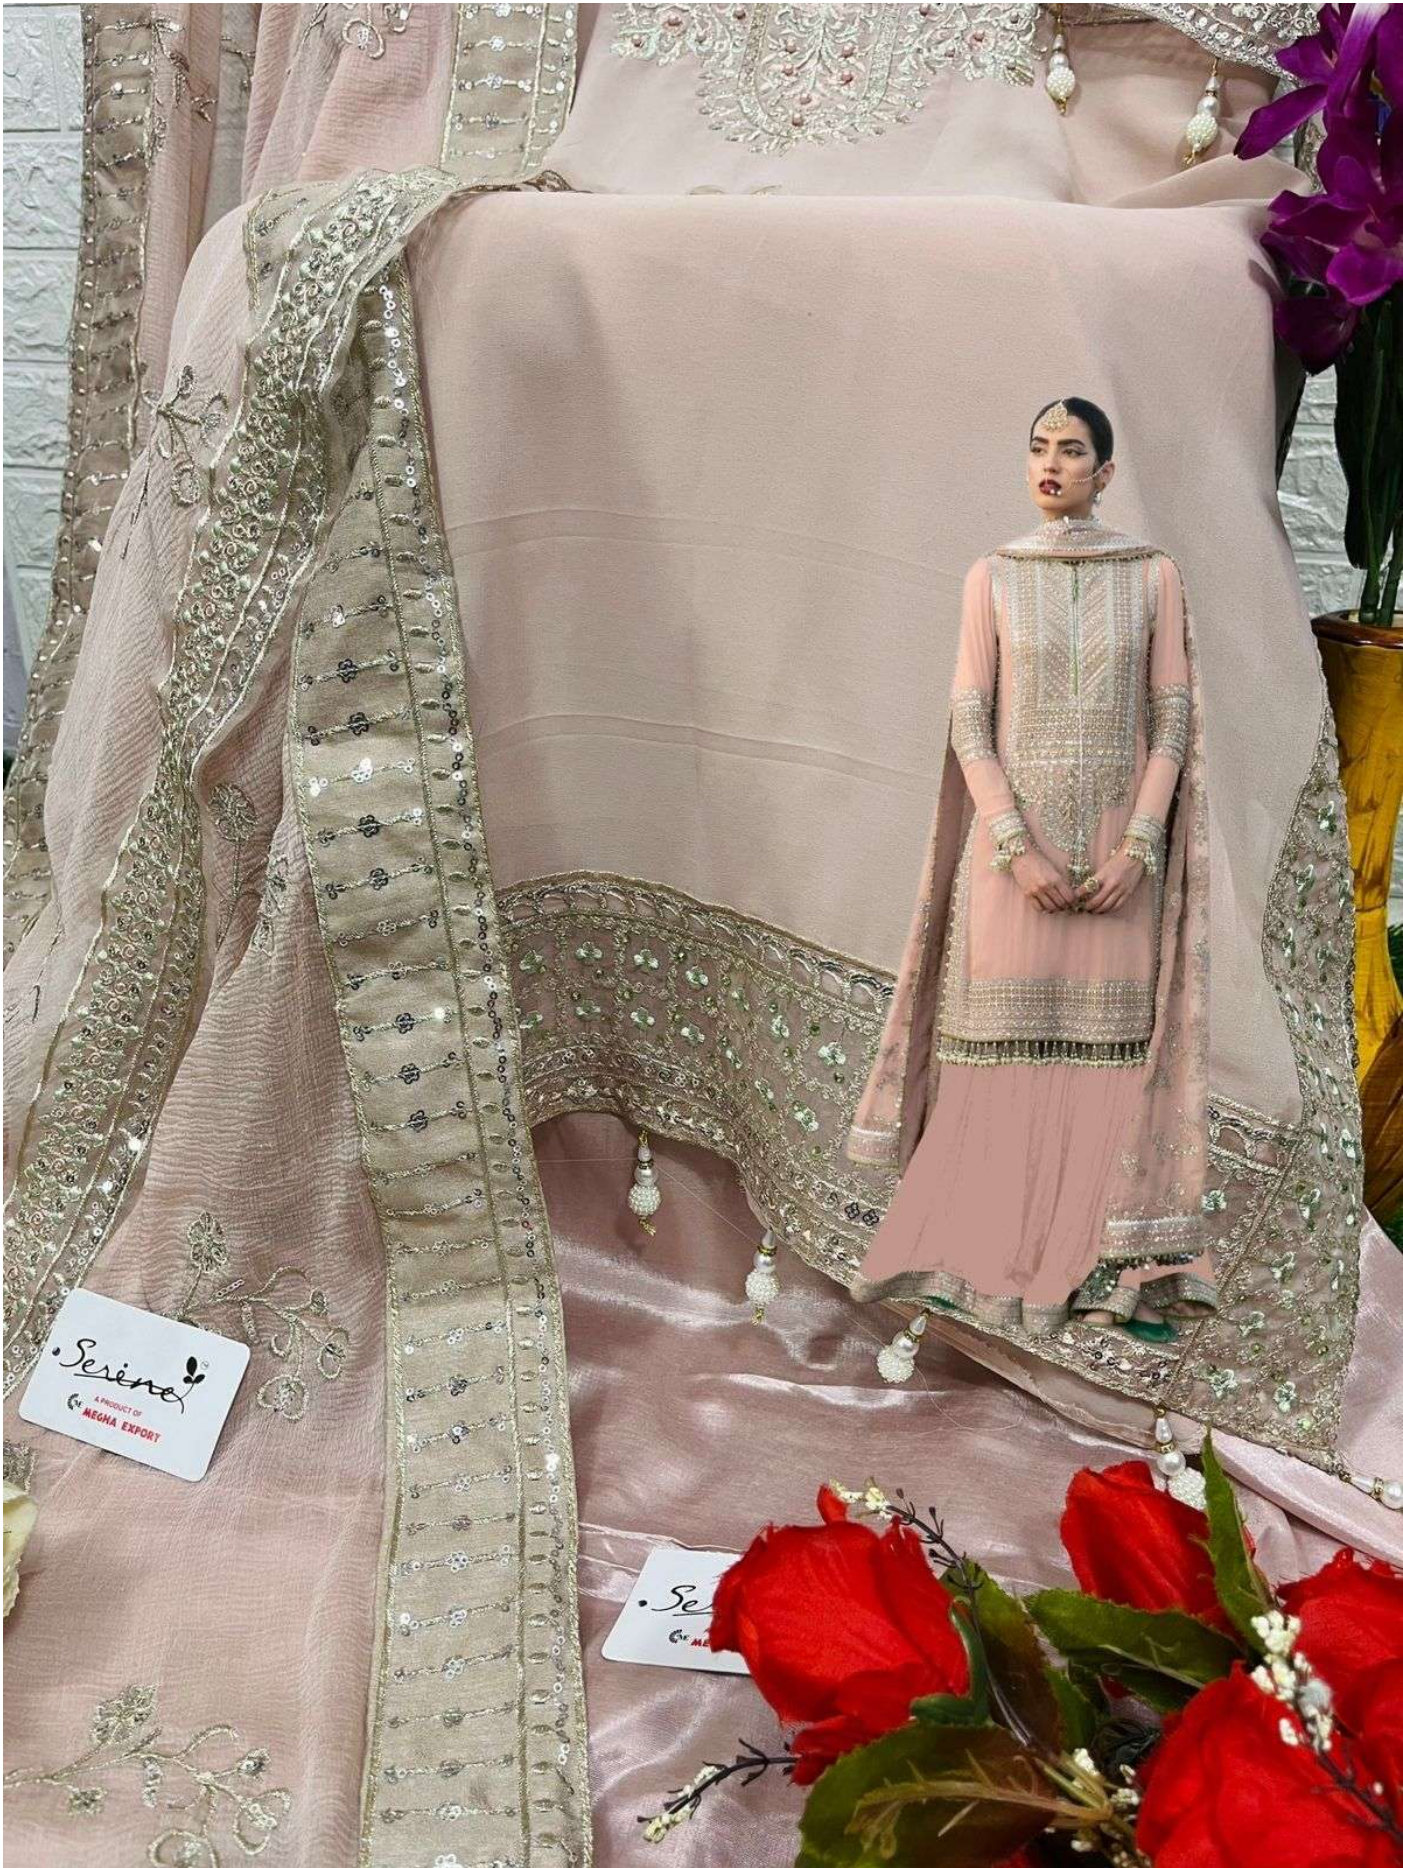

*Serina*TM
Pakistani Suit
A BRAND BY  MEGHA EXPORT
S - 98 A

TOP - FOX GEORGETTE EMBROIDERD
WITH HAND WORK
BOTTOM- HAEVY SANTOON WITH LACE WORK
INNER - HAVI SANTOON
DUPATTA - NAZNEEN HAEVY EMBROIDERED
WITH FOR SIDE LACE WORK

Serina
A PRODUCT OF
MEGHA EXPORTS
S-98A

TOP- FOX GEORGETTE EMBROIDERY
WHITE HAND WORK
BOTTOM- NARI SANDOON LACE WORK
DUPPIYA- NARIN WHITE EMBROIDRY WORK

Serina
A PRODUCT OF
MEGHA EXPORT

Serina
A PRODUCT OF
MEGHA EXPORT