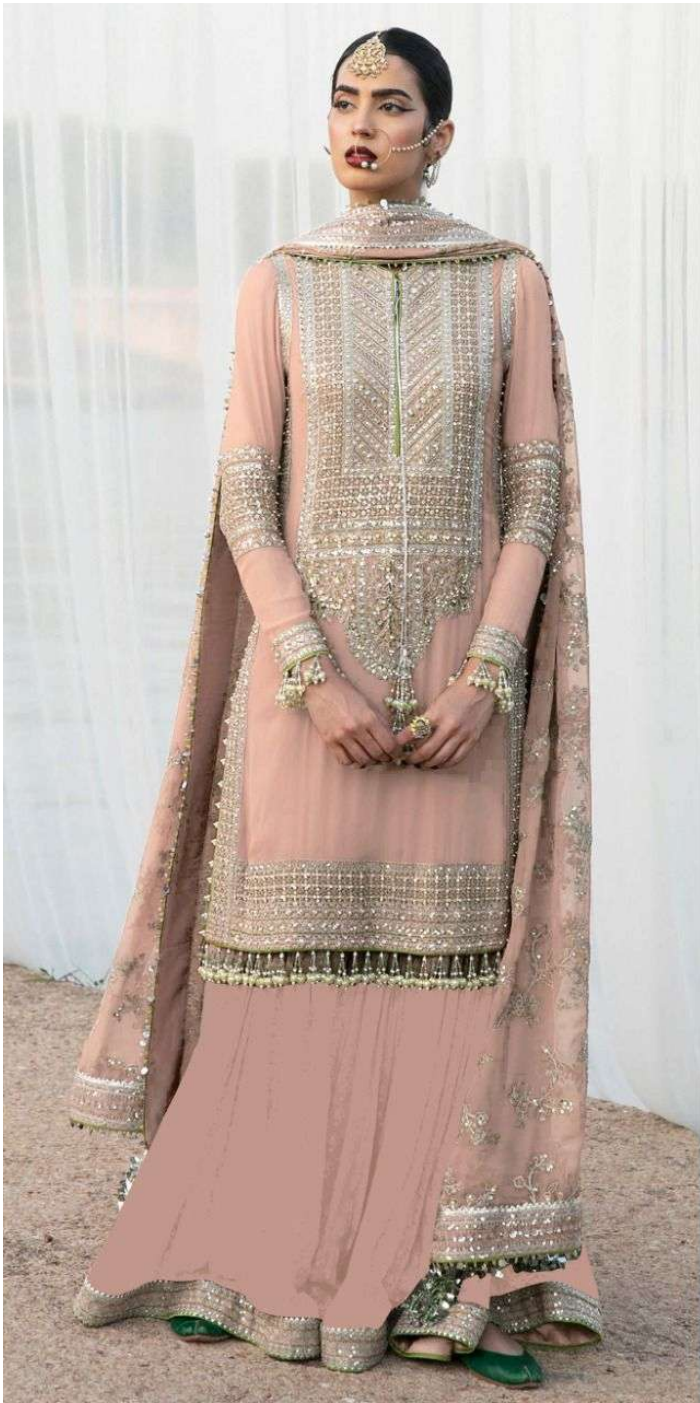

*Serina*<sup>TM</sup>  
Pakistani Suit  
A BRAND BY  MEGHA EXPORT  
**S - 98 A**

TOP - FOX GEORGETTE EMBROIDERD  
WITH HAND WORK  
BOTTOM- HAEVY SANTOON WITH LACE WORK  
INNER - HAVI SANTOON  
DUPATTA - NAZNEEN HAEVY EMBROIDERED  
WITH FOR SIDE LACE WORK

*Serine*<sup>TM</sup>  
Pakistani Suit  
A BRAND BY  MEGHA EXPORT  
**S - 98 A**

TOP - FOX GEORGETTE EMBROIDERD  
WITH HAND WORK  
BOTTOM- HAEVY SANTOON WITH LACE WORK  
INNER - HAVI SANTOON  
DUPATTA - NAZNEEN HAEVY EMBROIDERED  
WITH FOR SIDE LACE WORK