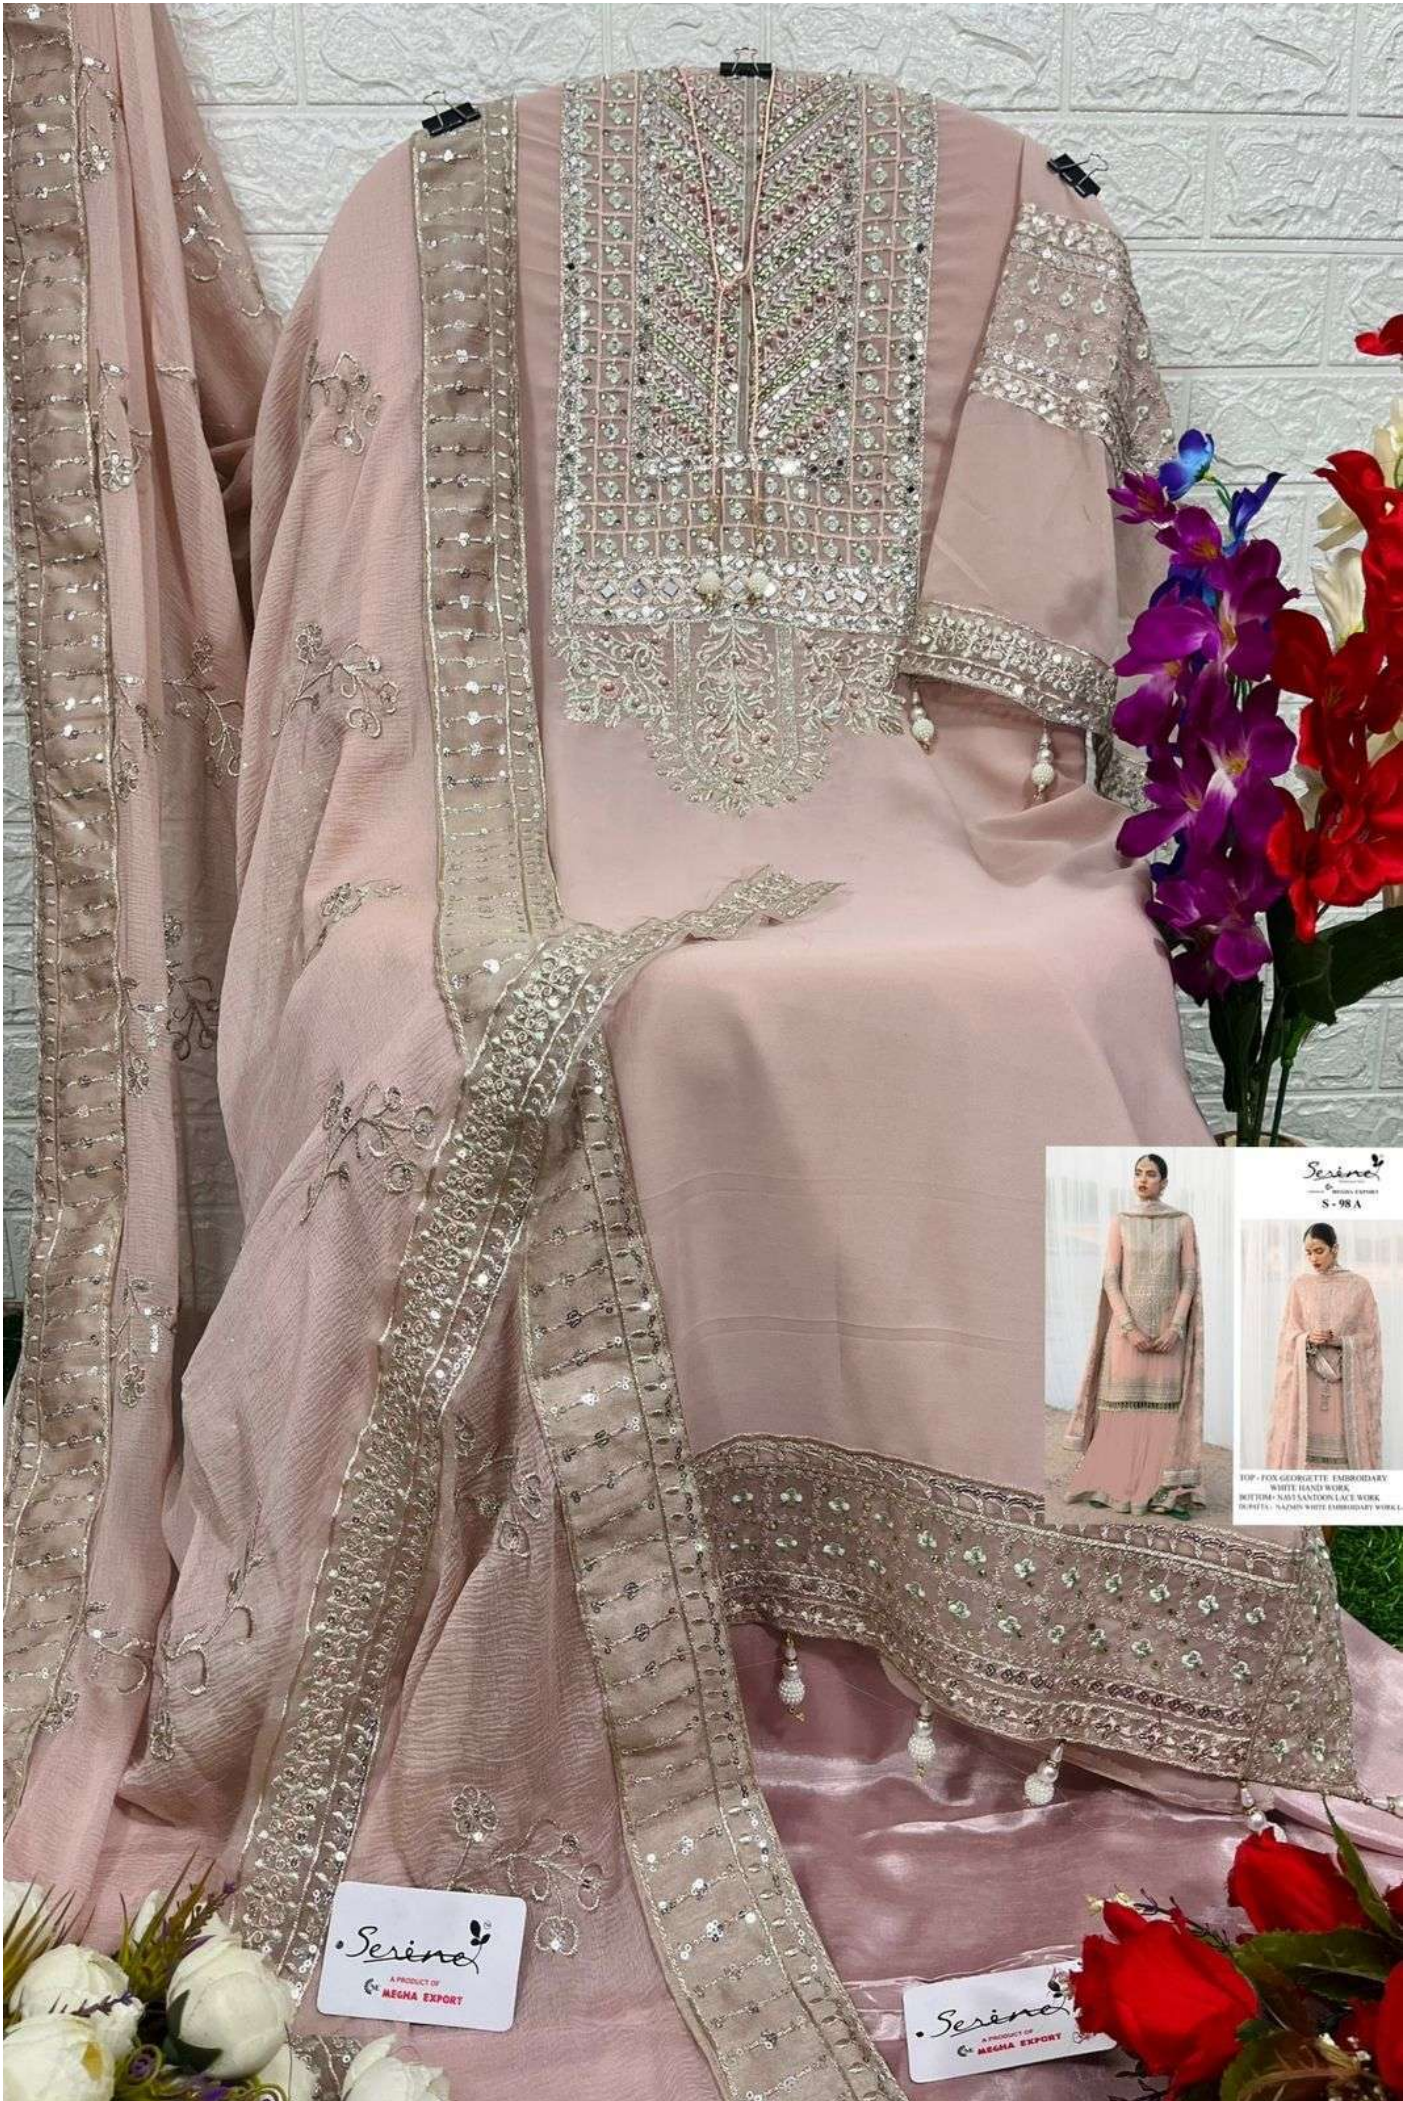

Serino
A PRODUCT OF
MEGHA EXPORT

Serino
A PRODUCT OF
MEGHA EXPORT