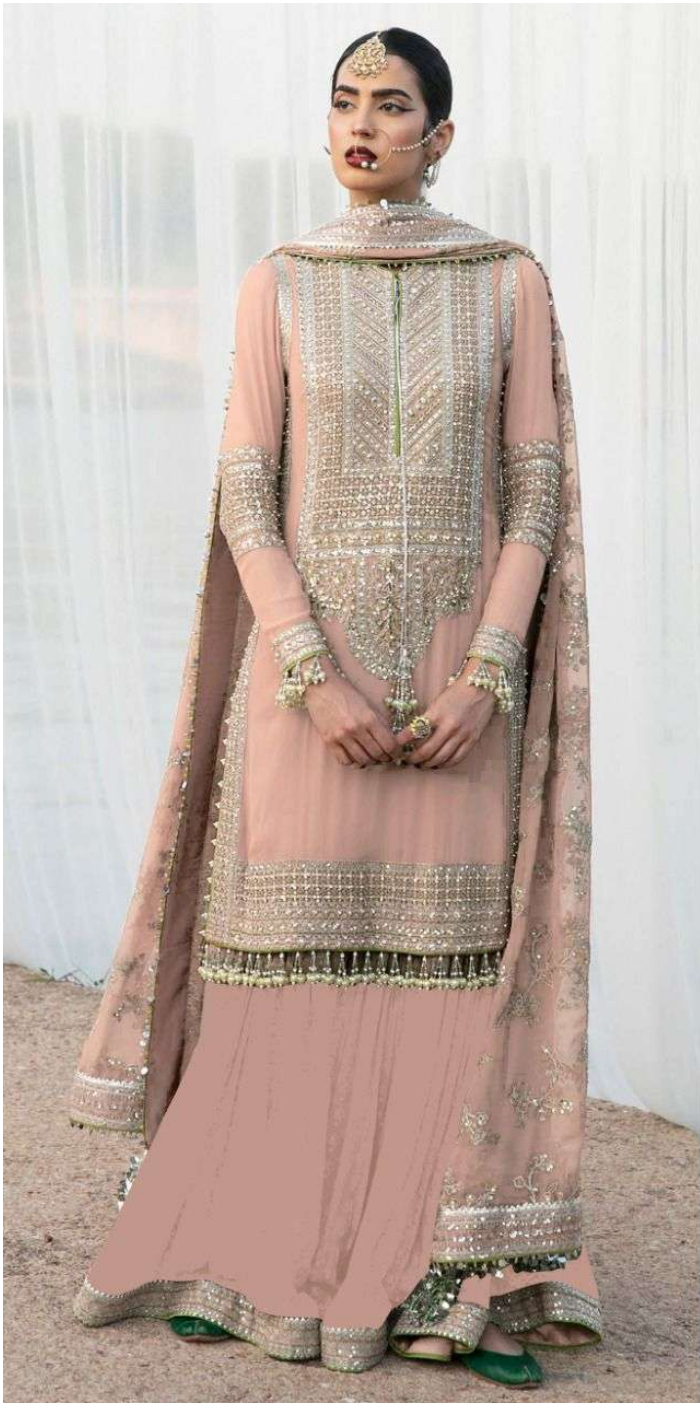

*Serina*TM
Pakistani Suit
A BRAND BY  MEGHA EXPORT
S - 98 A

TOP - FOX GEORGETTE EMBROIDERD
WITH HAND WORK
BOTTOM- HAEVY SANTOON WITH LACE WORK
INNER - HAVI SANTOON
DUPATTA - NAZNEEN HAEVY EMBROIDERED
WITH FOR SIDE LACE WORK