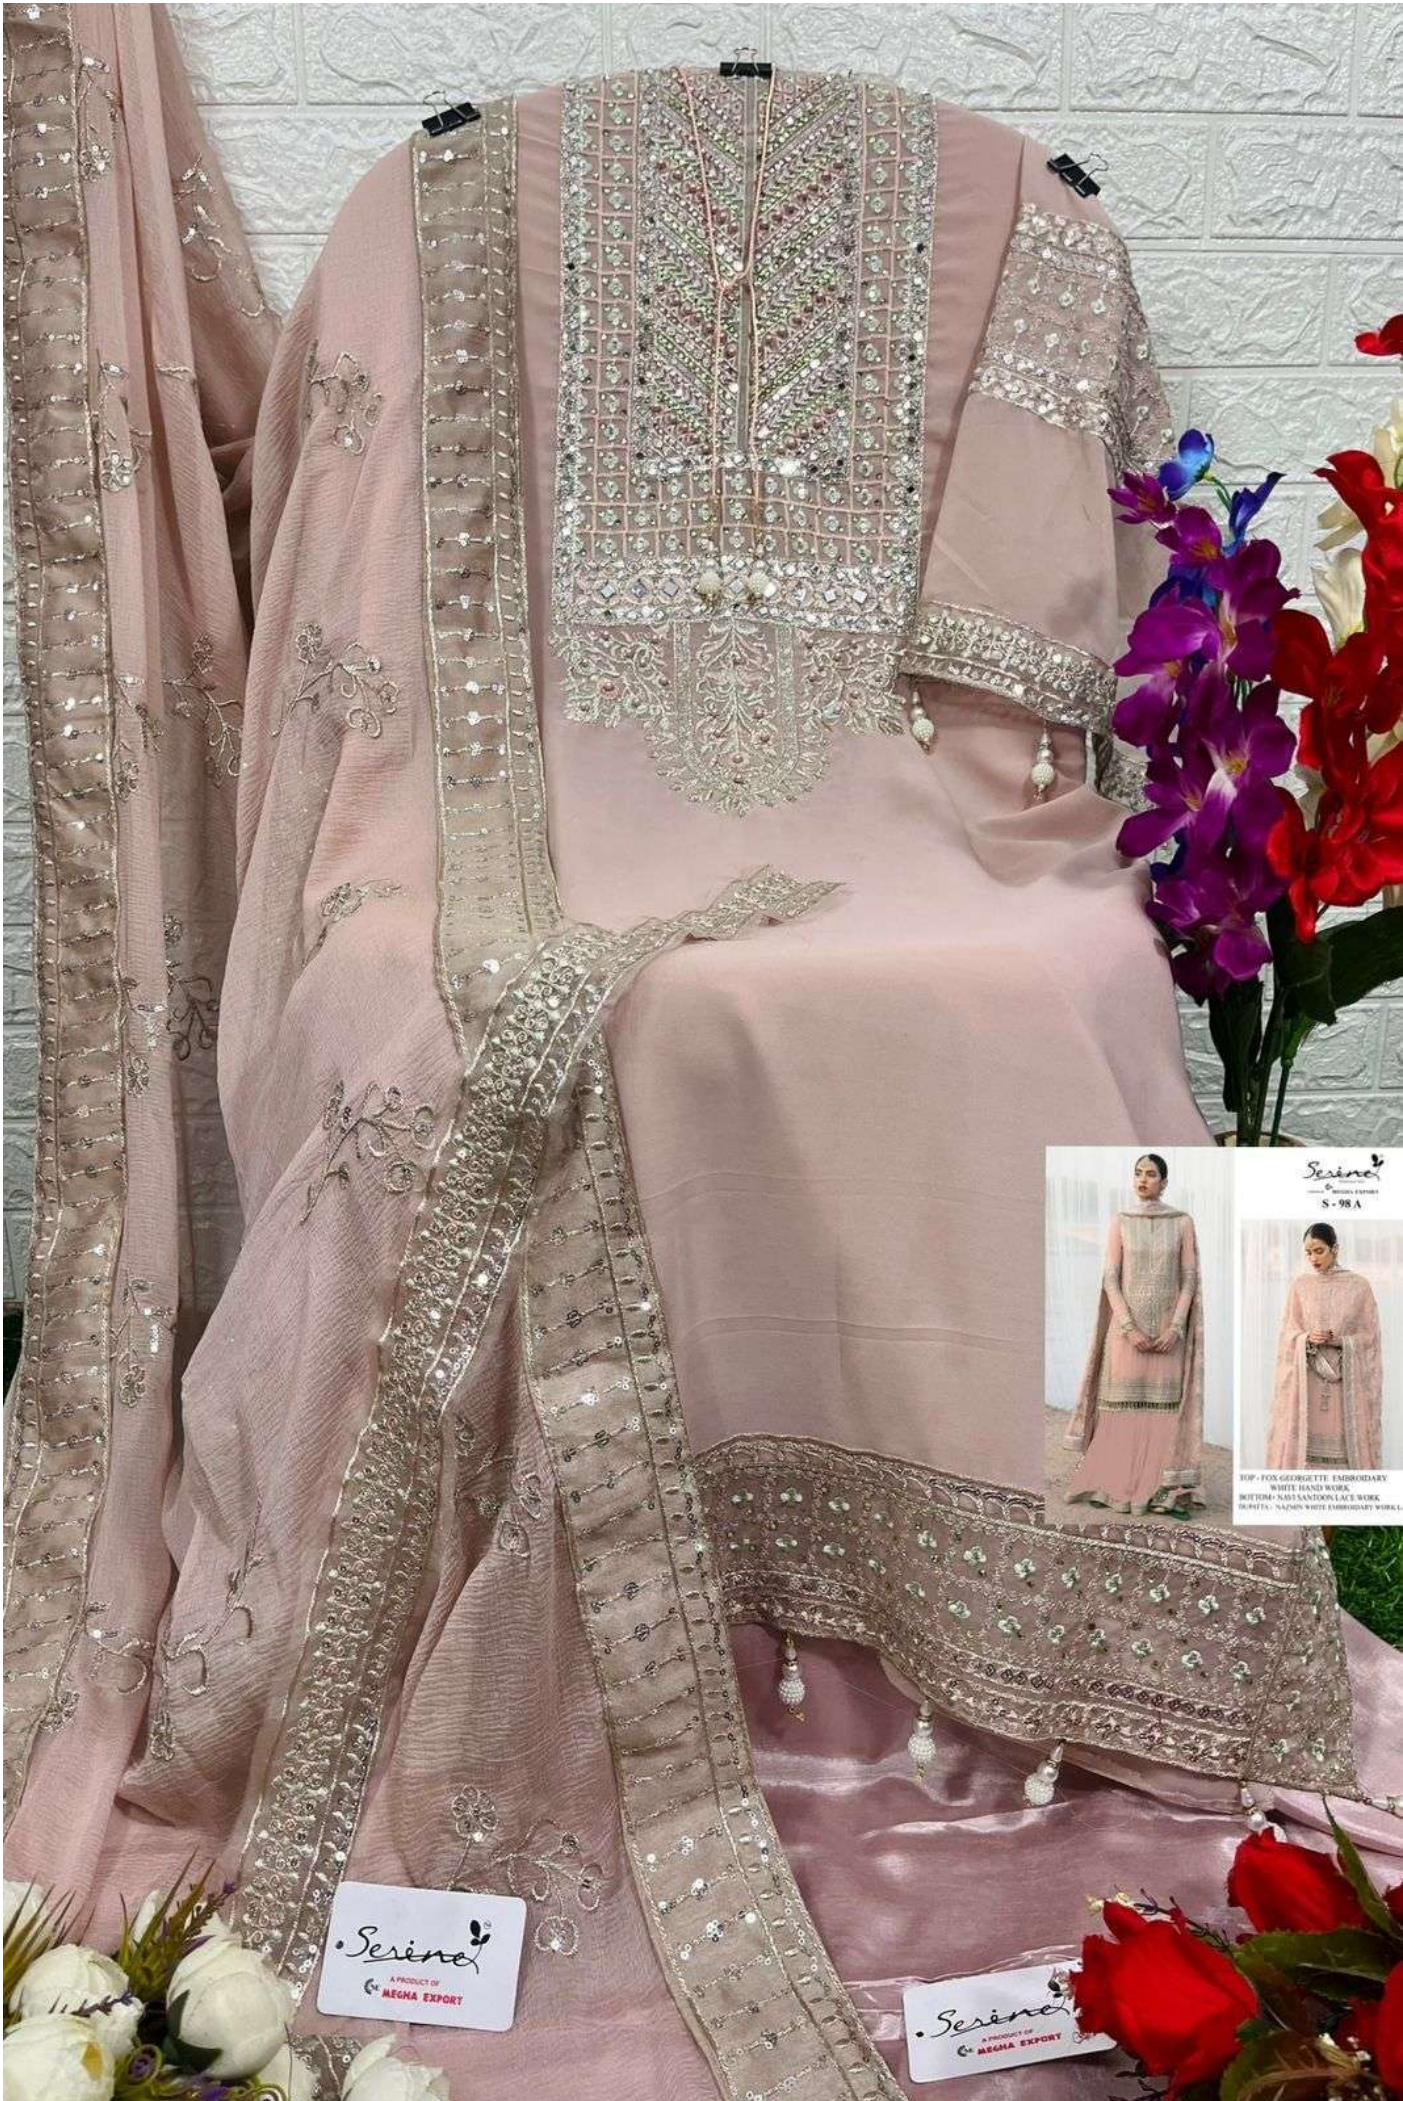

*Serina*<sup>TM</sup>  
Pakistani Suit  
A BRAND BY  MEGHA EXPORT  
**S - 98 A**

TOP - FOX GEORGETTE EMBROIDERD  
WITH HAND WORK  
BOTTOM- HAEVY SANTOON WITH LACE WORK  
INNER - HAVI SANTOON  
DUPATTA - NAZNEEN HAEVY EMBROIDERED  
WITH FOR SIDE LACE WORK

*Serine*<sup>TM</sup>  
Pakistani Suit  
A BRAND BY  MEGHA EXPORT  
**S - 98 A**

TOP - FOX GEORGETTE EMBROIDERD  
WITH HAND WORK  
BOTTOM- HAEVY SANTOON WITH LACE WORK  
INNER - HAVI SANTOON  
DUPATTA - NAZNEEN HAEVY EMBROIDERED  
WITH FOR SIDE LACE WORK