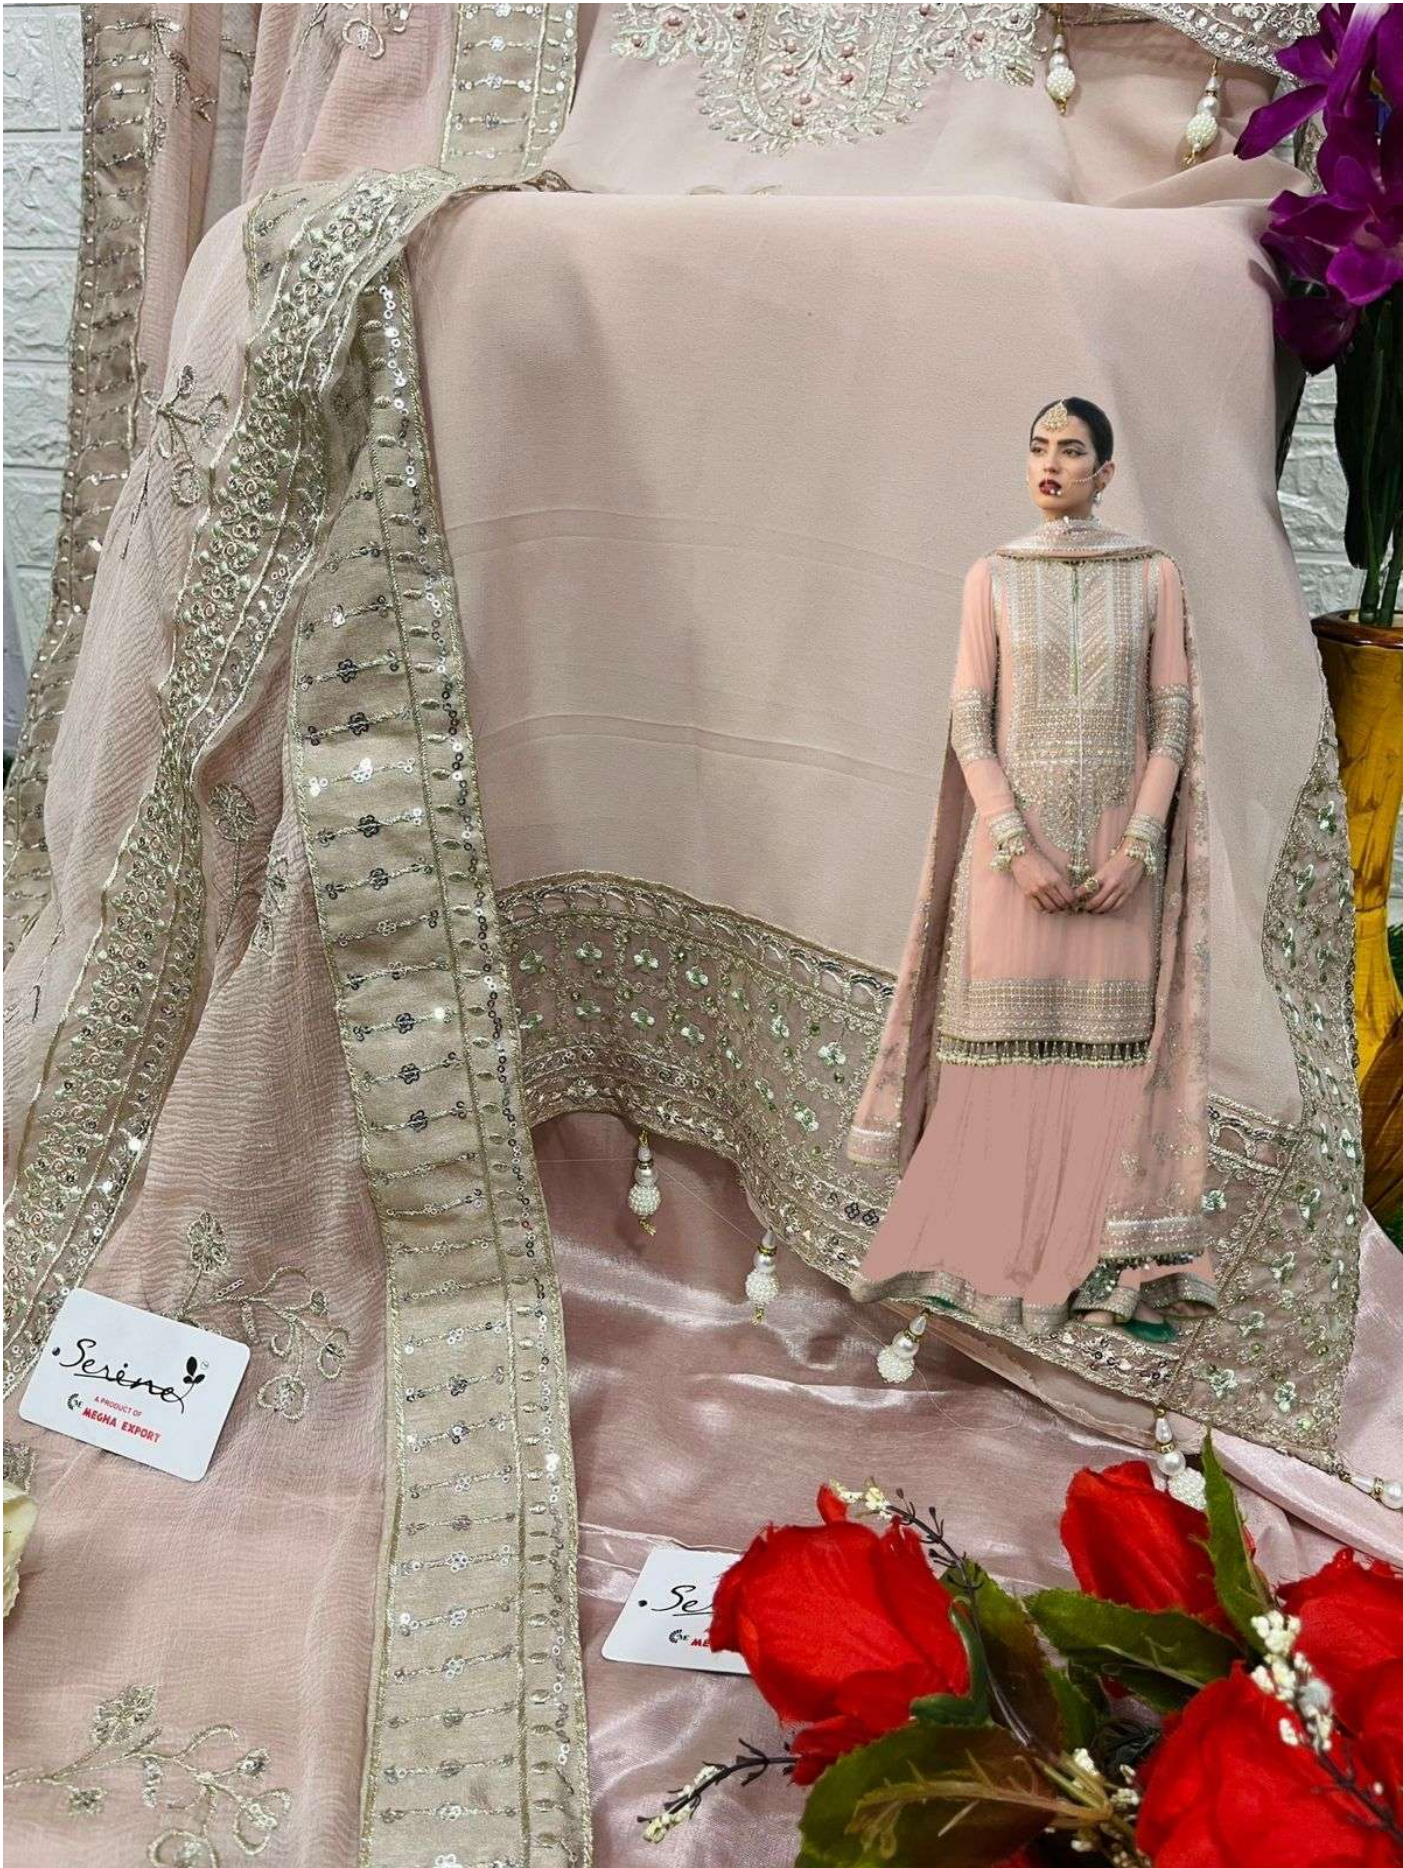

*Serina*TM
Pakistani Suit
A BRAND BY  MEGHA EXPORT
S - 98 A

TOP - FOX GEORGETTE EMBROIDERD
WITH HAND WORK
BOTTOM- HAEVY SANTOON WITH LACE WORK
INNER - HAVI SANTOON
DUPATTA - NAZNEEN HAEVY EMBROIDERED
WITH FOR SIDE LACE WORK

*Serine*TM
Pakistani Suit
A BRAND BY  MEGHA EXPORT
S - 98 A

TOP - FOX GEORGETTE EMBROIDERD
WITH HAND WORK
BOTTOM- HAEVY SANTOON WITH LACE WORK
INNER - HAVI SANTOON
DUPATTA - NAZNEEN HAEVY EMBROIDERED
WITH FOR SIDE LACE WORK

Serina
A PRODUCT OF
MEGHA EXPORT
S-98A

TOP- FOX GEORGETTE EMBROIDERY
WHITE HAND WORK
BOTTOM- NARI SANDOOL LACE WORK
DUPPIYA- NARIN WHITE EMBROIDRY WORK

Serina
A PRODUCT OF
MEGHA EXPORT

Serina
A PRODUCT OF
MEGHA EXPORT