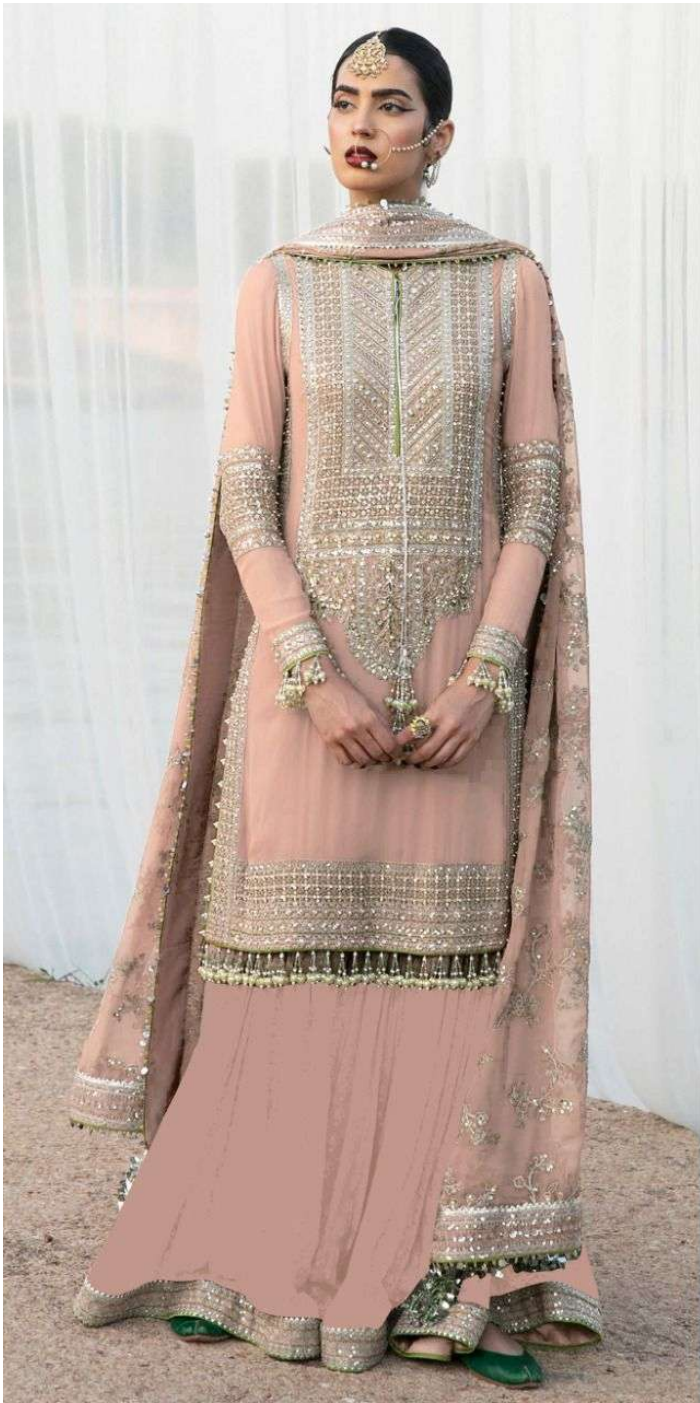

*Serina*TM
Pakistani Suit
A BRAND BY  MEGHA EXPORT
S - 98 A

TOP - FOX GEORGETTE EMBROIDERD
WITH HAND WORK
BOTTOM- HAEVY SANTOON WITH LACE WORK
INNER - HAVI SANTOON
DUPATTA - NAZNEEN HAEVY EMBROIDERED
WITH FOR SIDE LACE WORK

*Serine*TM
Pakistani Suit
A BRAND BY  MEGHA EXPORT
S - 98 A

TOP - FOX GEORGETTE EMBROIDERD
WITH HAND WORK
BOTTOM- HAEVY SANTOON WITH LACE WORK
INNER - HAVI SANTOON
DUPATTA - NAZNEEN HAEVY EMBROIDERED
WITH FOR SIDE LACE WORK