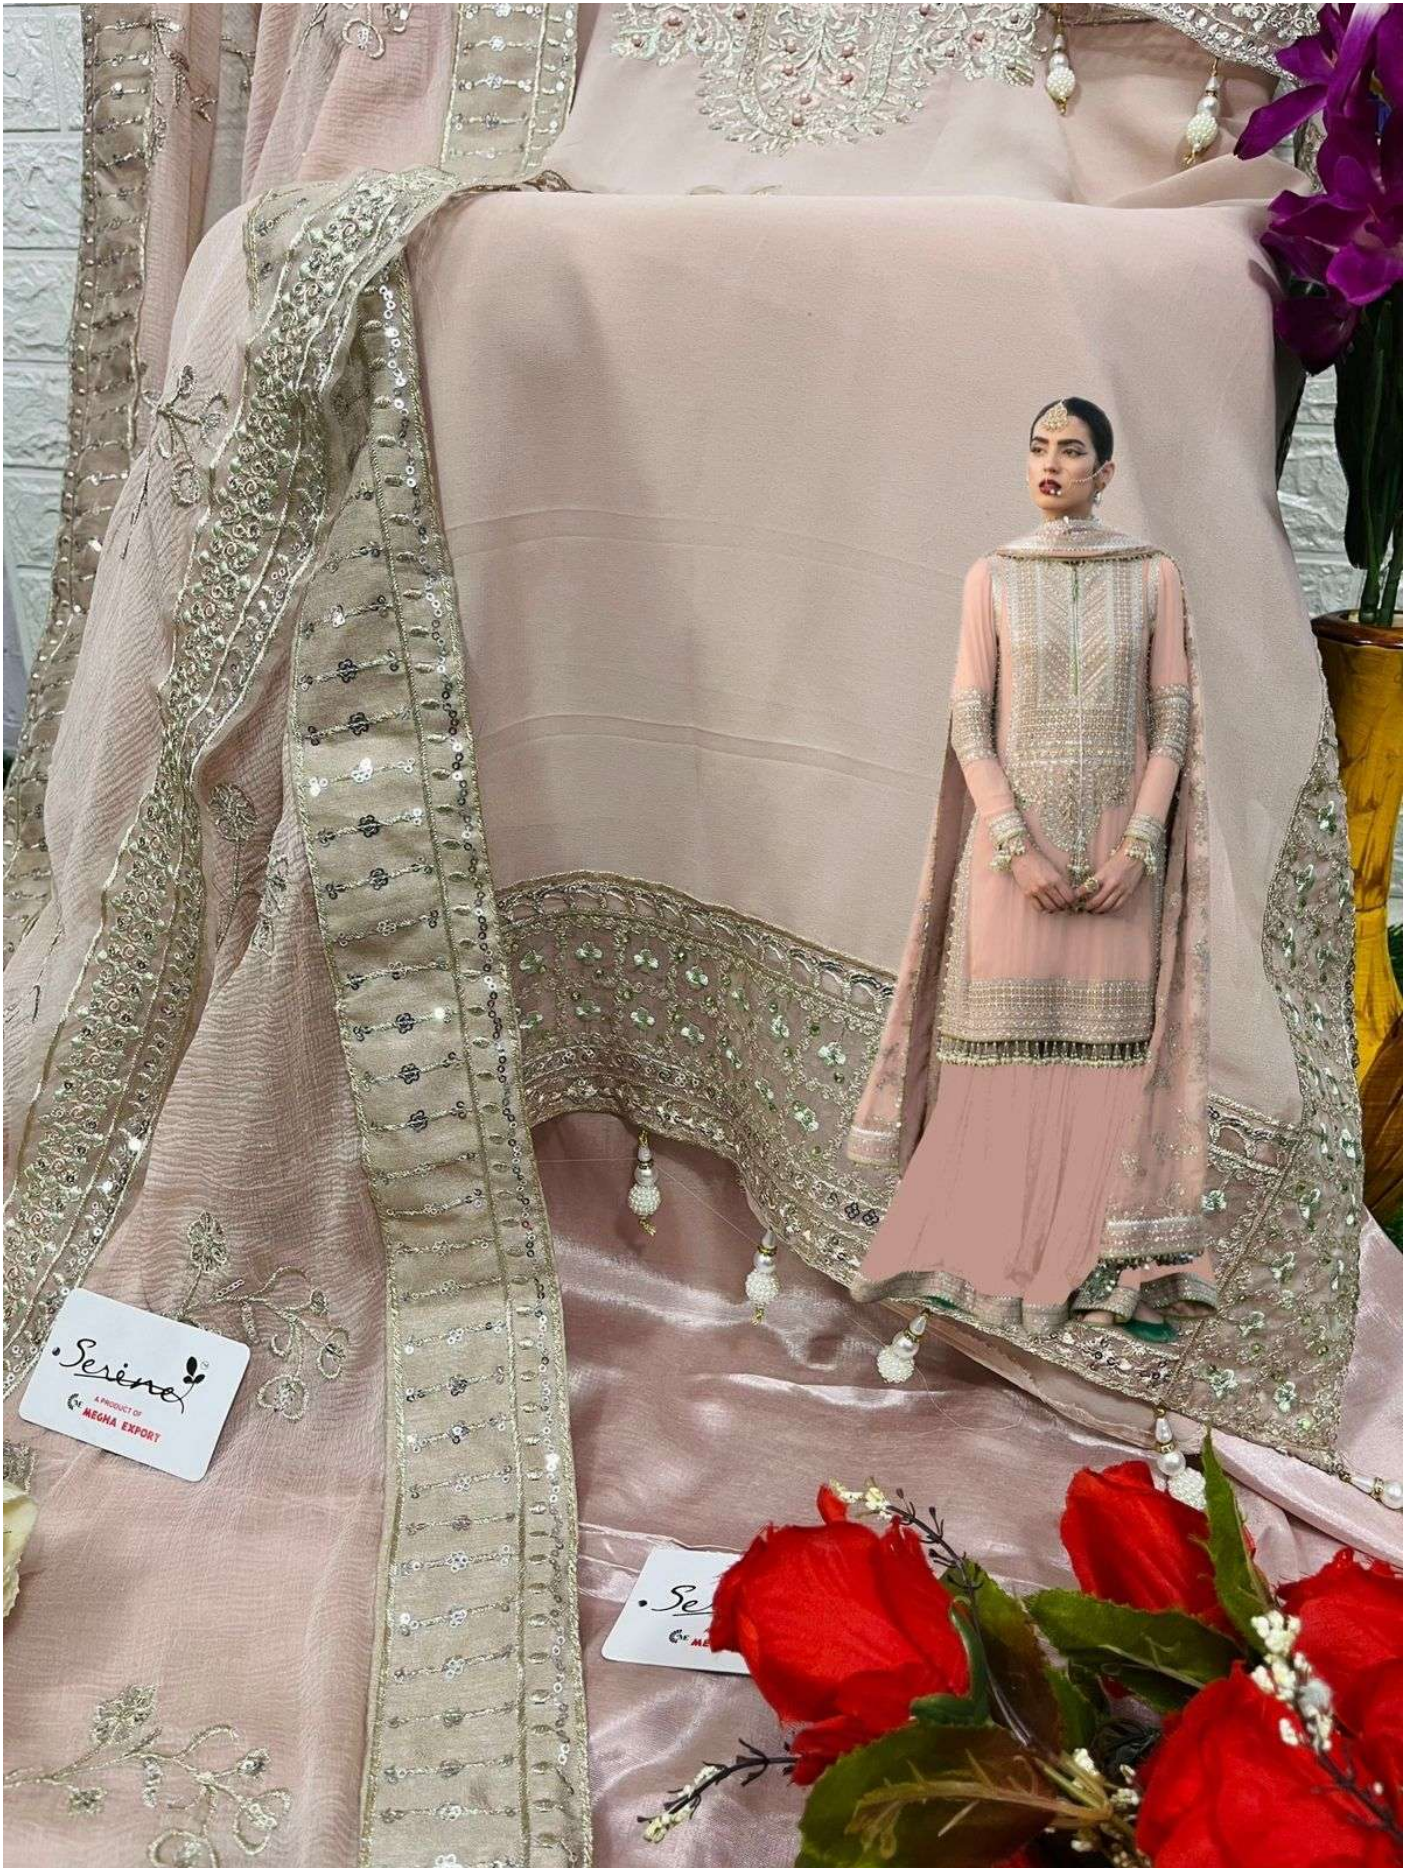

*Serina*TM
Pakistani Suit
A BRAND BY  MEGHA EXPORT
S - 98 A

TOP - FOX GEORGETTE EMBROIDERD
WITH HAND WORK
BOTTOM- HAEVY SANTOON WITH LACE WORK
INNER - HAVI SANTOON
DUPATTA - NAZNEEN HAEVY EMBROIDERED
WITH FOR SIDE LACE WORK

*Serine*TM
Pakistani Suit
A BRAND BY  MEGHA EXPORT
S - 98 A

TOP - FOX GEORGETTE EMBROIDERD
WITH HAND WORK
BOTTOM- HAEVY SANTOON WITH LACE WORK
INNER - HAVI SANTOON
DUPATTA - NAZNEEN HAEVY EMBROIDERED
WITH FOR SIDE LACE WORK

Serina
A PRODUCT OF
MEGHA EXPORT
S-98A

TOP- FOX GEORGETTE EMBROIDERY
WHITE HAND WORK
BOTTOM- NARI SANDOON LACE WORK
DUPPIYA- NARIN WHITE EMBROIDRY WORK.

Serina
A PRODUCT OF
MEGHA EXPORT

Serina
A PRODUCT OF
MEGHA EXPORT