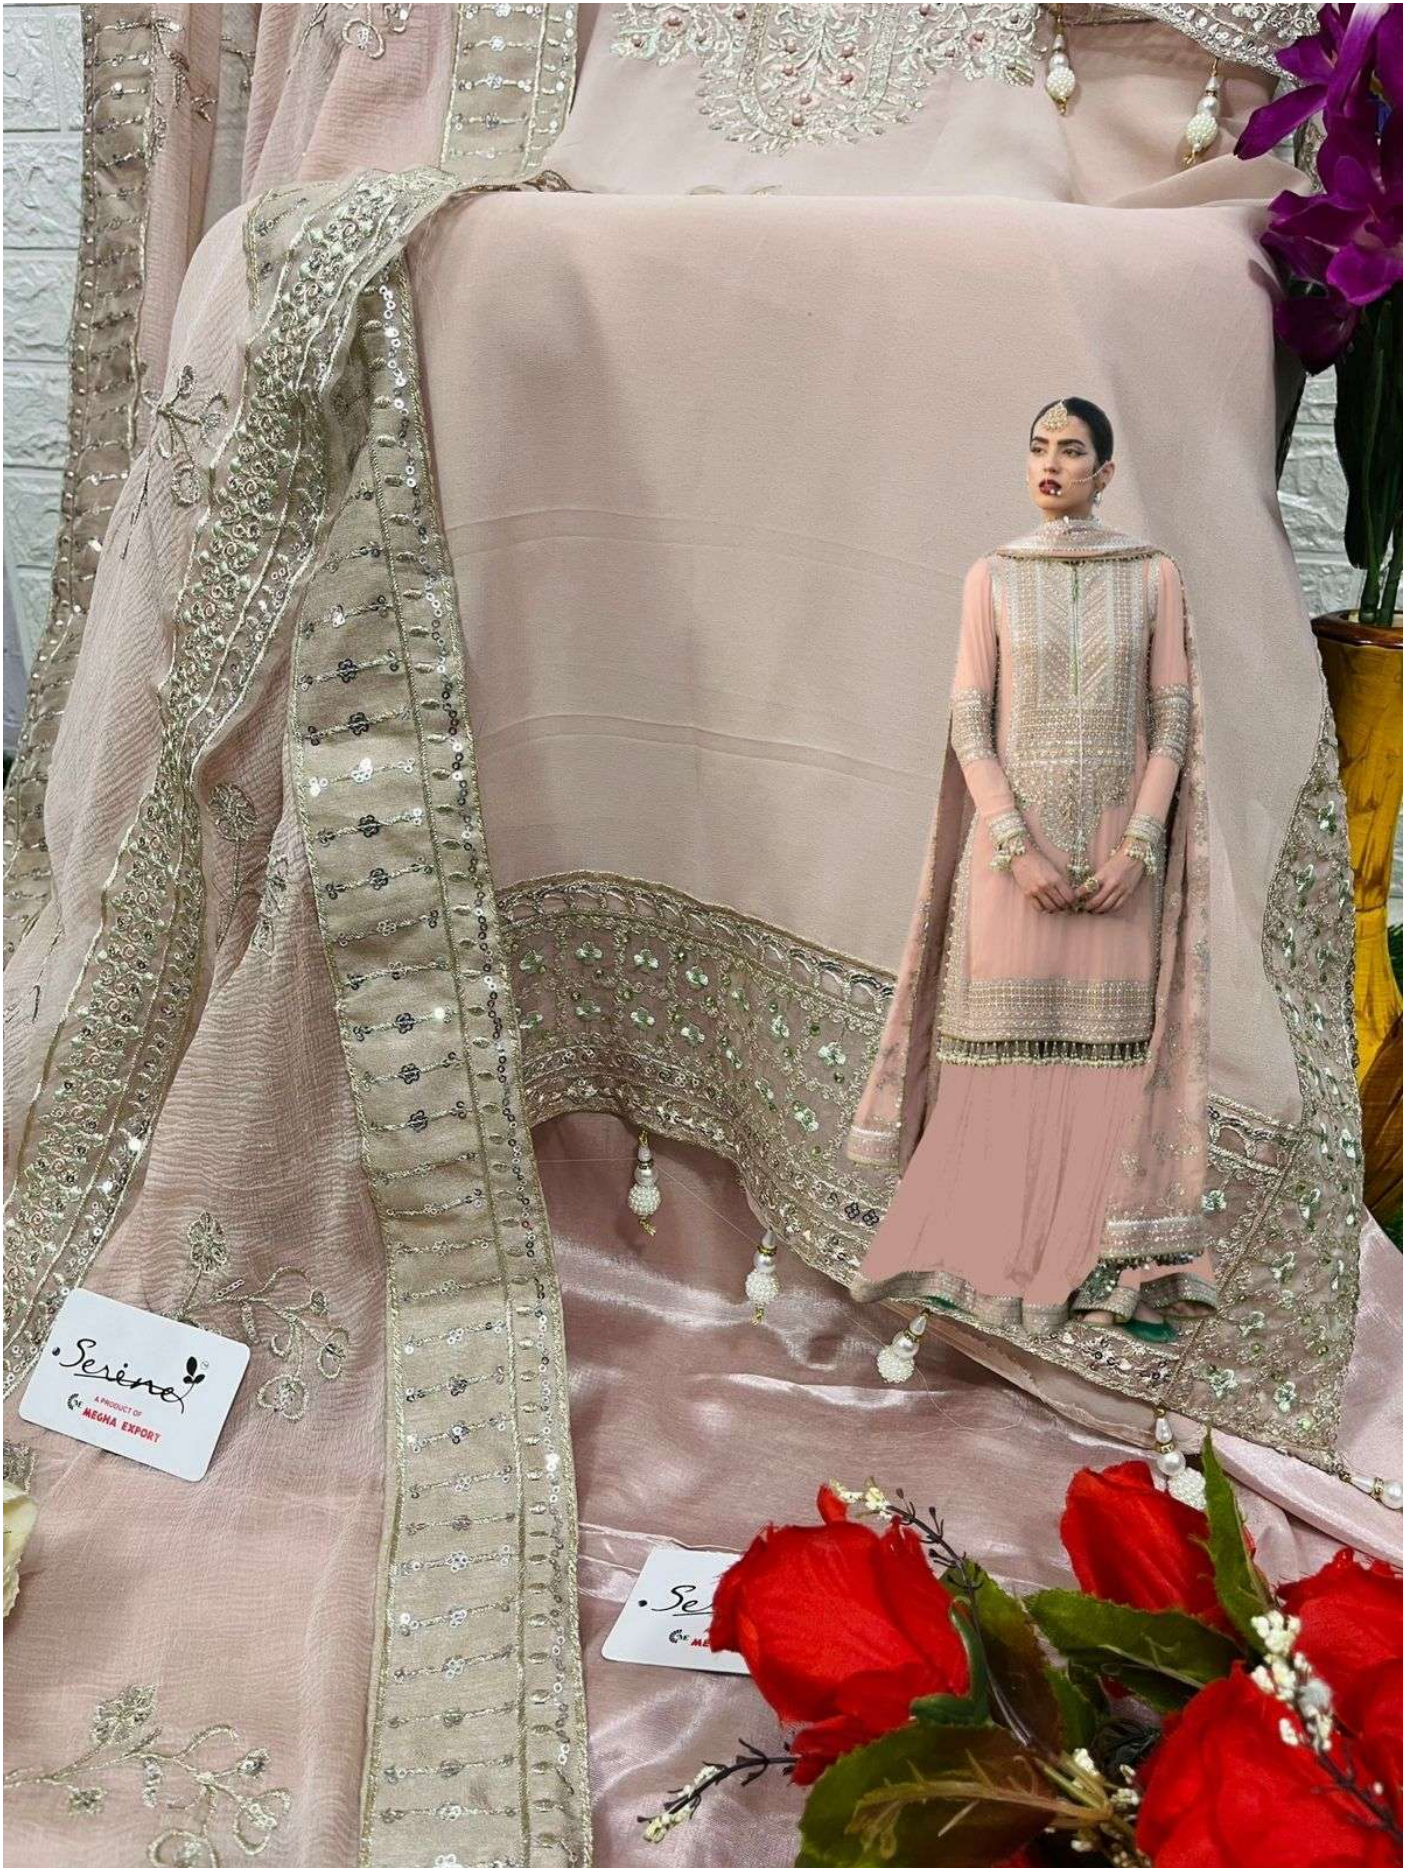

*Serina*TM
Pakistani Suit
A BRAND BY  MEGHA EXPORT
S - 98 A

TOP - FOX GEORGETTE EMBROIDERD
WITH HAND WORK
BOTTOM- HAEVY SANTOON WITH LACE WORK
INNER - HAVI SANTOON
DUPATTA - NAZNEEN HAEVY EMBROIDERED
WITH FOR SIDE LACE WORK

TOP- FOX GEORGETTE EMBROIDERY
WHITE HAND WORK
BOTTOM- NARI SANDOOL LACE WORK
DUPPIYA- NARIN WHITE EMBROIDRY WORK.

Serina
A PRODUCT OF
MEGHA EXPORT

Serina
A PRODUCT OF
MEGHA EXPORT

Sereno
A PRODUCT OF
MEGA EXPORT