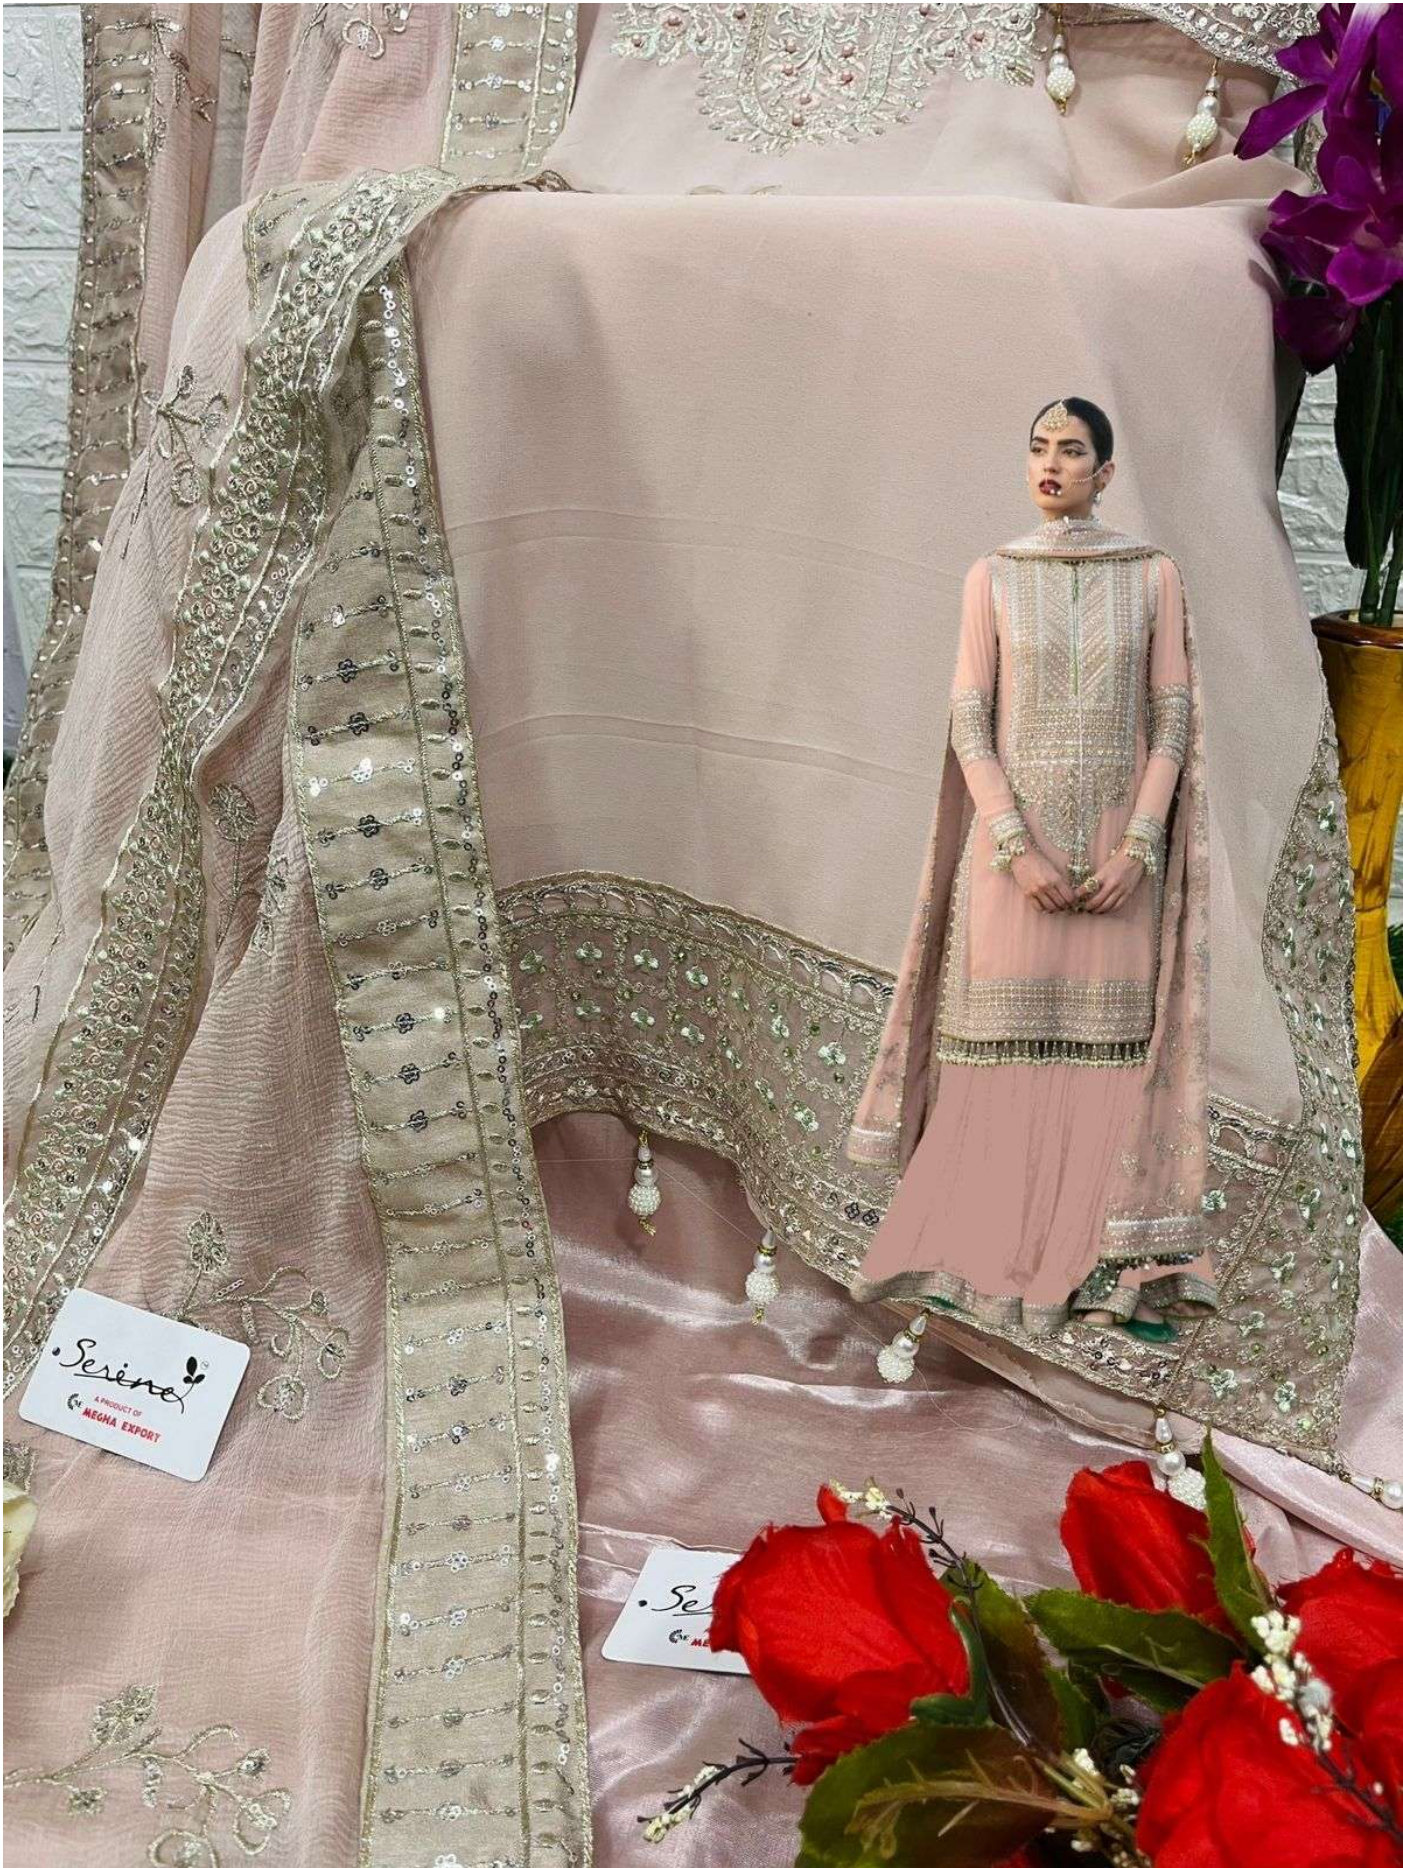

*Serina*TM
Pakistani Suit
A BRAND BY  MEGHA EXPORT
S - 98 A

TOP - FOX GEORGETTE EMBROIDERD
WITH HAND WORK
BOTTOM- HAEVY SANTOON WITH LACE WORK
INNER - HAVI SANTOON
DUPATTA - NAZNEEN HAEVY EMBROIDERED
WITH FOR SIDE LACE WORK

*Serine*TM
Pakistani Suit
A BRAND BY  MEGHA EXPORT
S - 98 A

TOP - FOX GEORGETTE EMBROIDERD
WITH HAND WORK
BOTTOM- HAEVY SANTOON WITH LACE WORK
INNER - HAVI SANTOON
DUPATTA - NAZNEEN HAEVY EMBROIDERED
WITH FOR SIDE LACE WORK

Serina
A PRODUCT OF
MEGHA EXPORT

Serina
A PRODUCT OF
MEGHA EXPORT

Serina
S-98A
TOP- FOX GEORGETTE EMBROIDERY
WHITE HAND WORK
BOTTOM- NARI SANDOOL LACE WORK
DETAILS- NAPIN WHITE EMBROIDERY WORK

Sereno
A PRODUCT OF
MEGA EXPORT