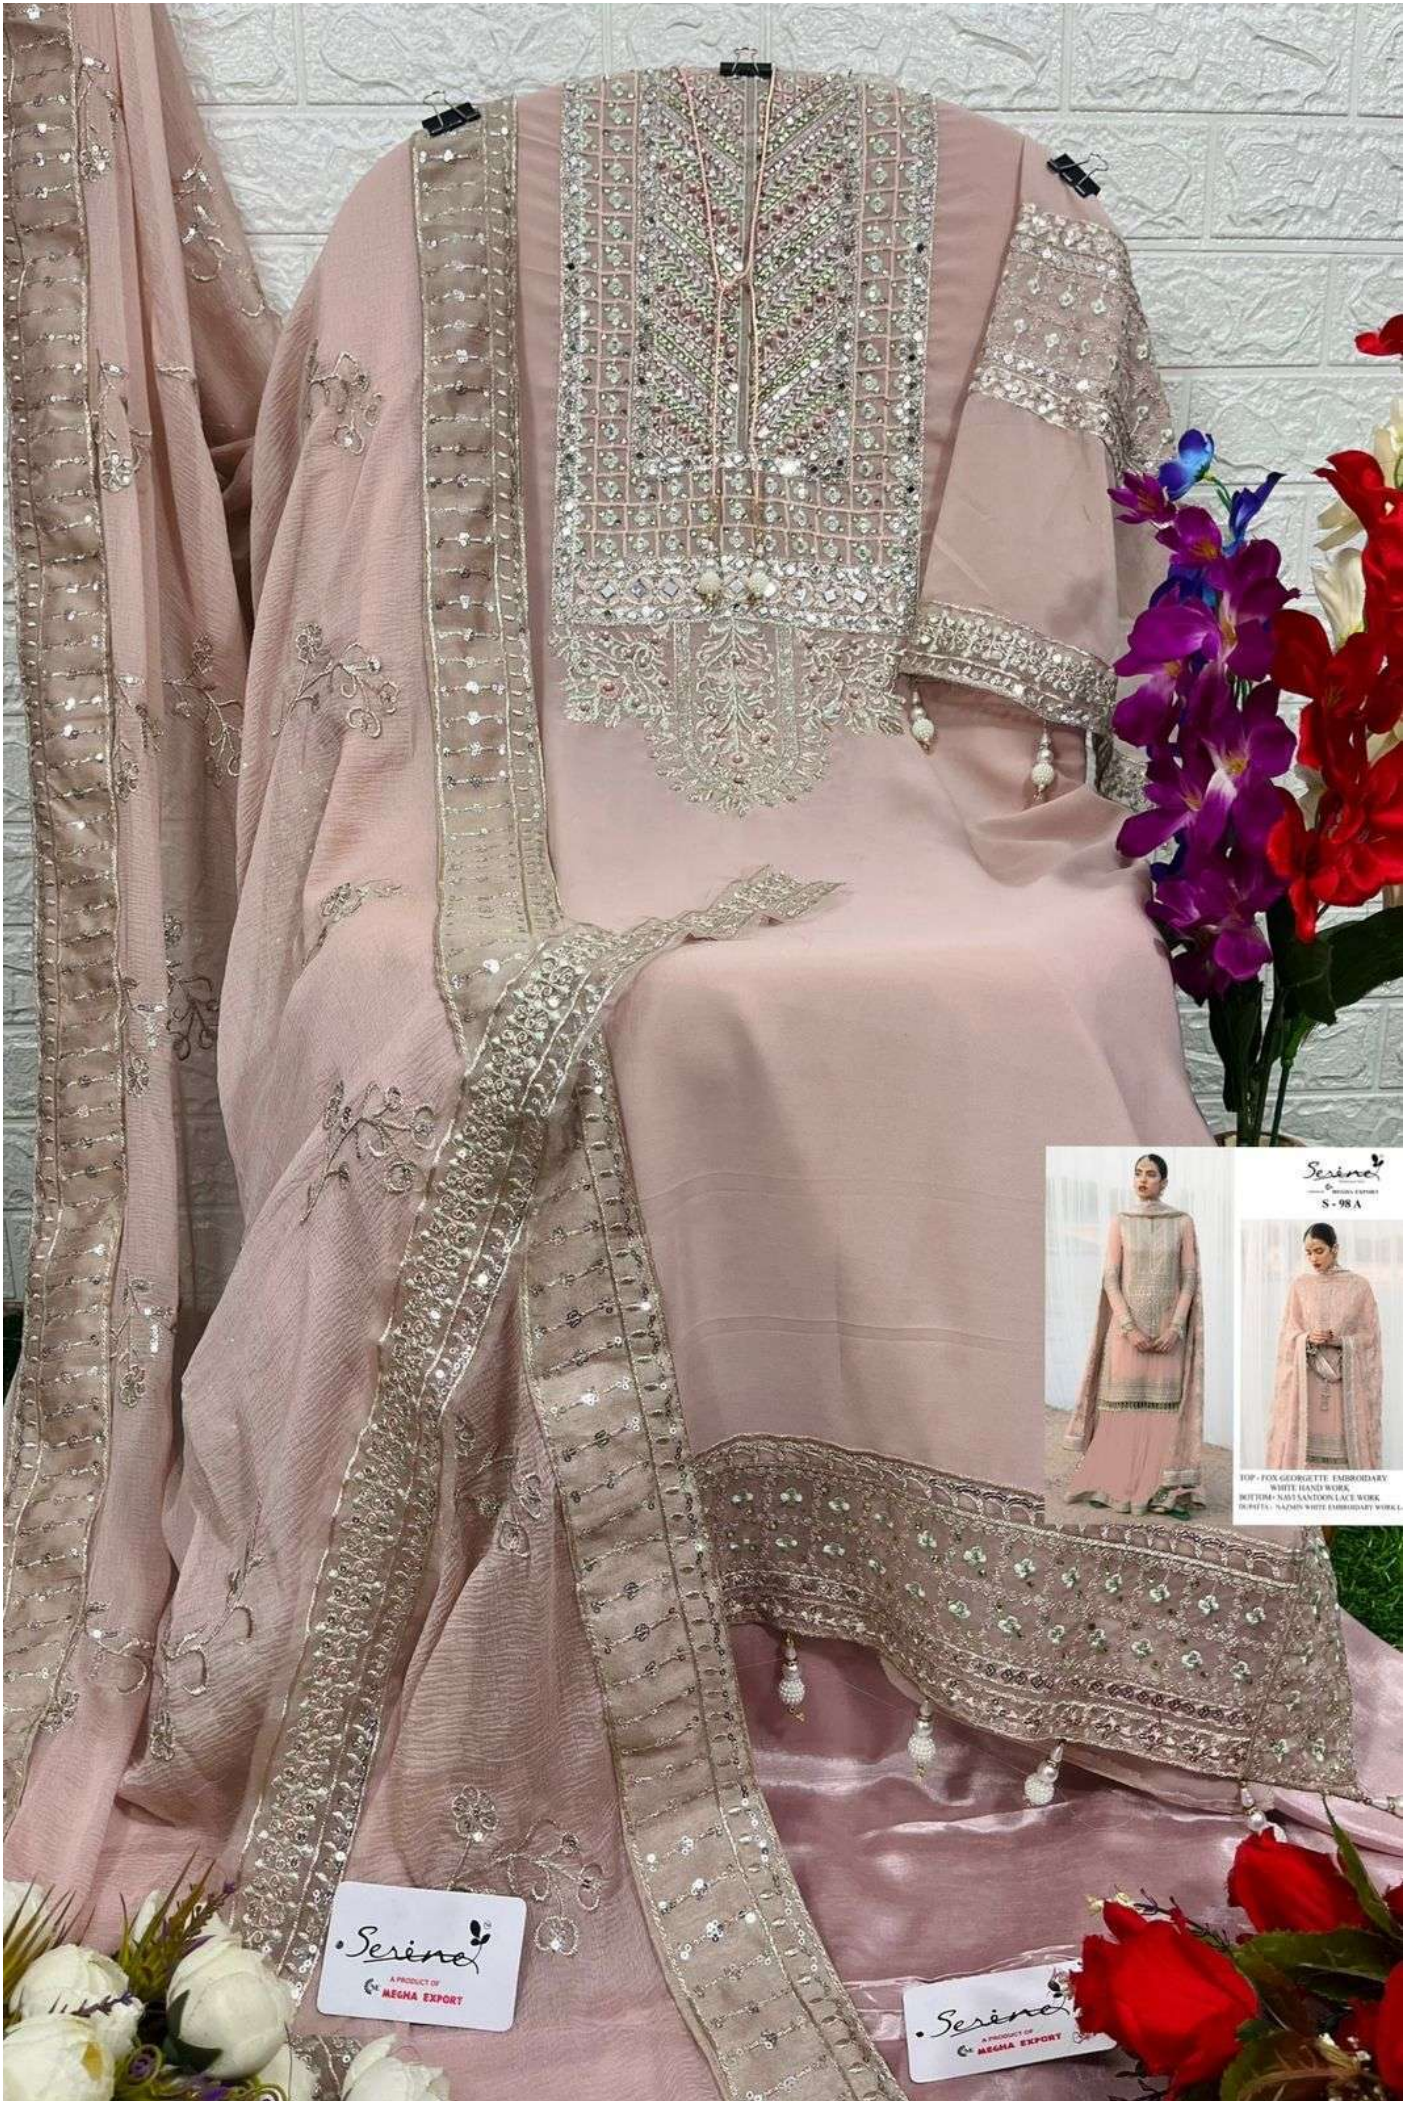

Serina
A PRODUCT OF
MEGHA EXPORTS
S-98A

Serina
A PRODUCT OF
MEGHA EXPORTS

Serina
A PRODUCT OF
MEGHA EXPORTS