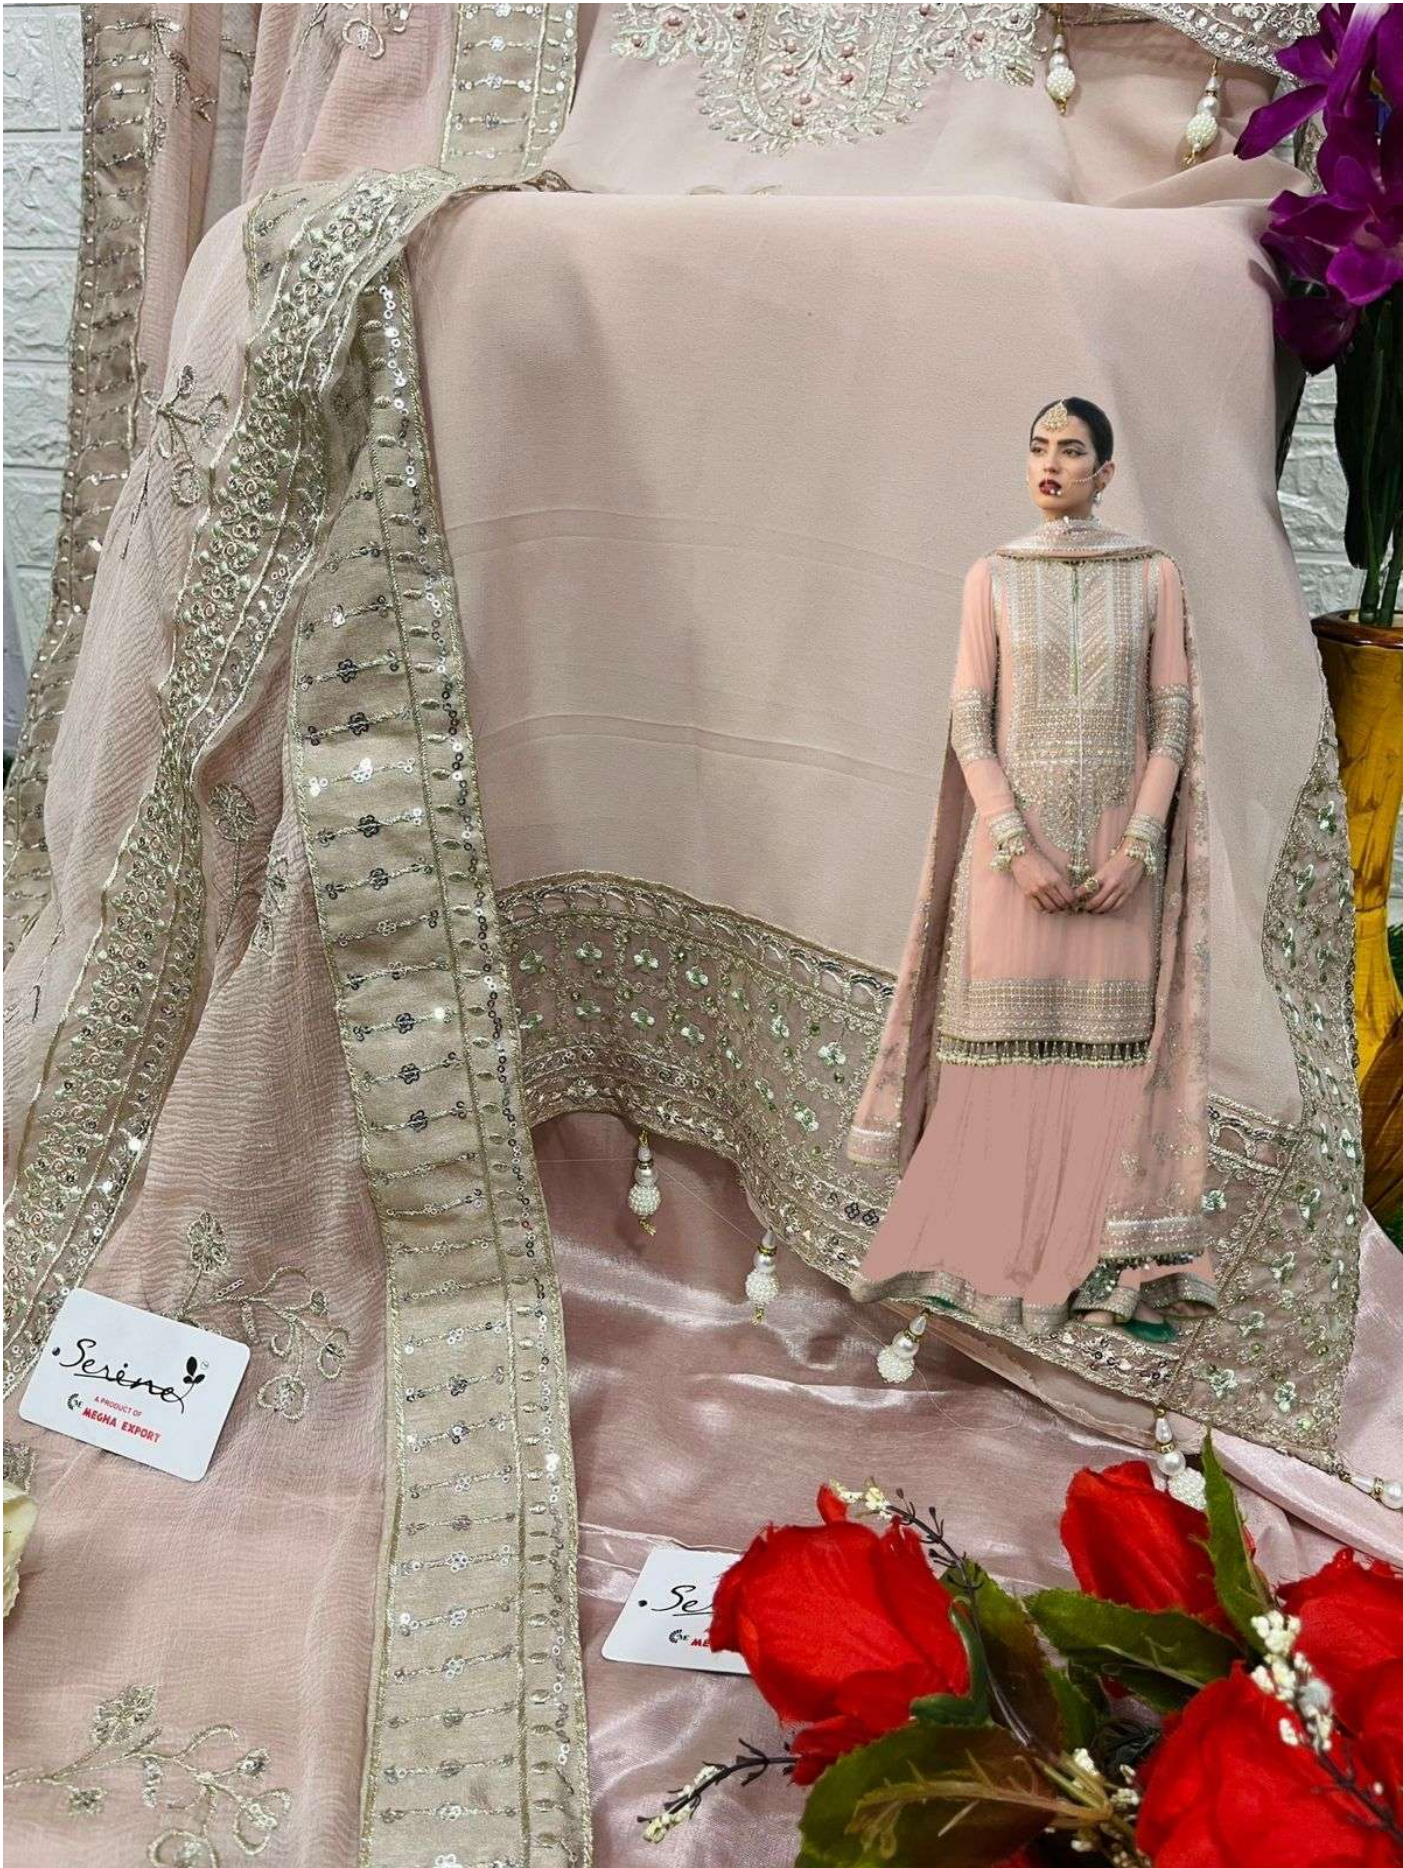

*Serine*<sup>TM</sup>  
Pakistani Suit  
A BRAND BY  MEGHA EXPORT  
**S - 98 A**

TOP - FOX GEORGETTE EMBROIDERD  
WITH HAND WORK  
BOTTOM- HAEVY SANTOON WITH LACE WORK  
INNER - HAVI SANTOON  
DUPATTA - NAZNEEN HAEVY EMBROIDERED  
WITH FOR SIDE LACE WORK

Serina  
A PRODUCT OF  
MEGHA EXPORT

Serina  
A PRODUCT OF  
MEGHA EXPORT

Serina  
S-98A  
TOP- FOX GEORGETTE EMBROIDERY  
WHITE HAND WORK  
BOTTOM- NARI SANTON LACE WORK  
DUPPIYA- NARIN WHITE EMBROIDRY WORK