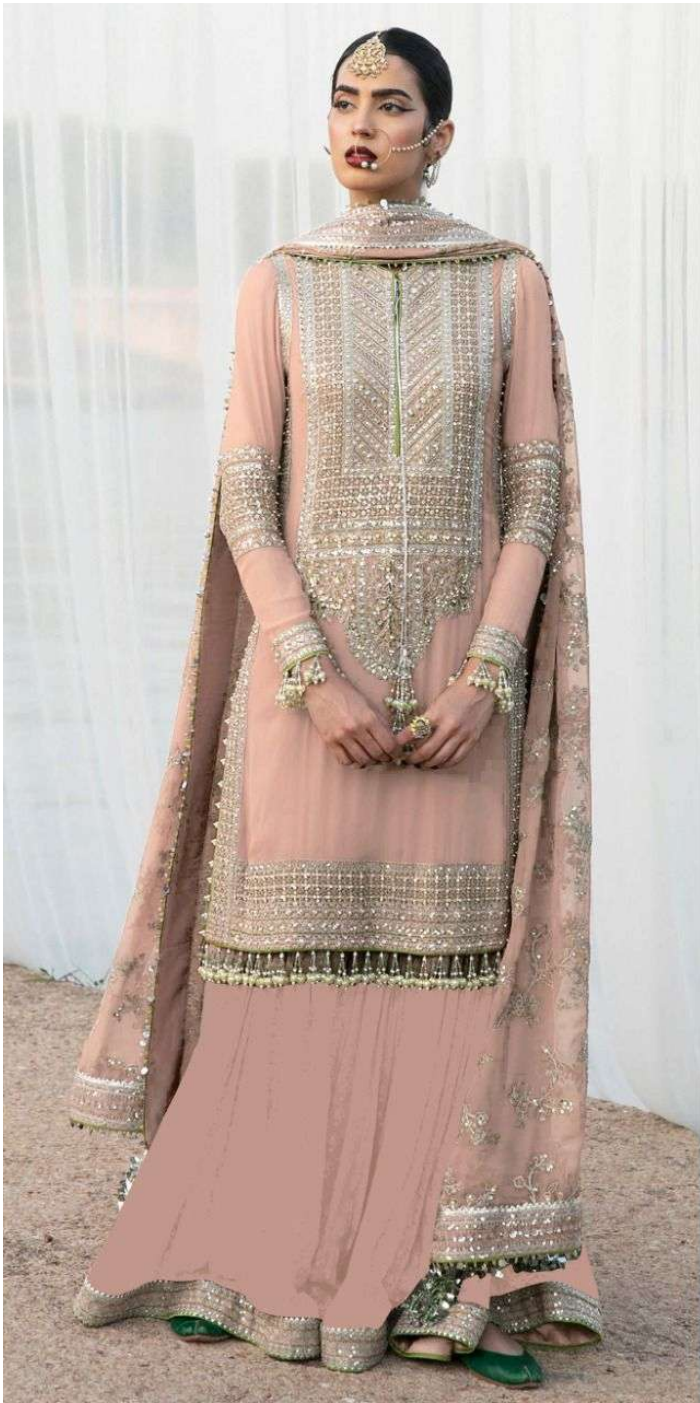

*Serine*<sup>TM</sup>  
Pakistani Suit  
A BRAND BY  MEGHA EXPORT  
**S - 98 A**

TOP - FOX GEORGETTE EMBROIDERD  
WITH HAND WORK  
BOTTOM- HAEVY SANTOON WITH LACE WORK  
INNER - HAVI SANTOON  
DUPATTA - NAZNEEN HAEVY EMBROIDERED  
WITH FOR SIDE LACE WORK