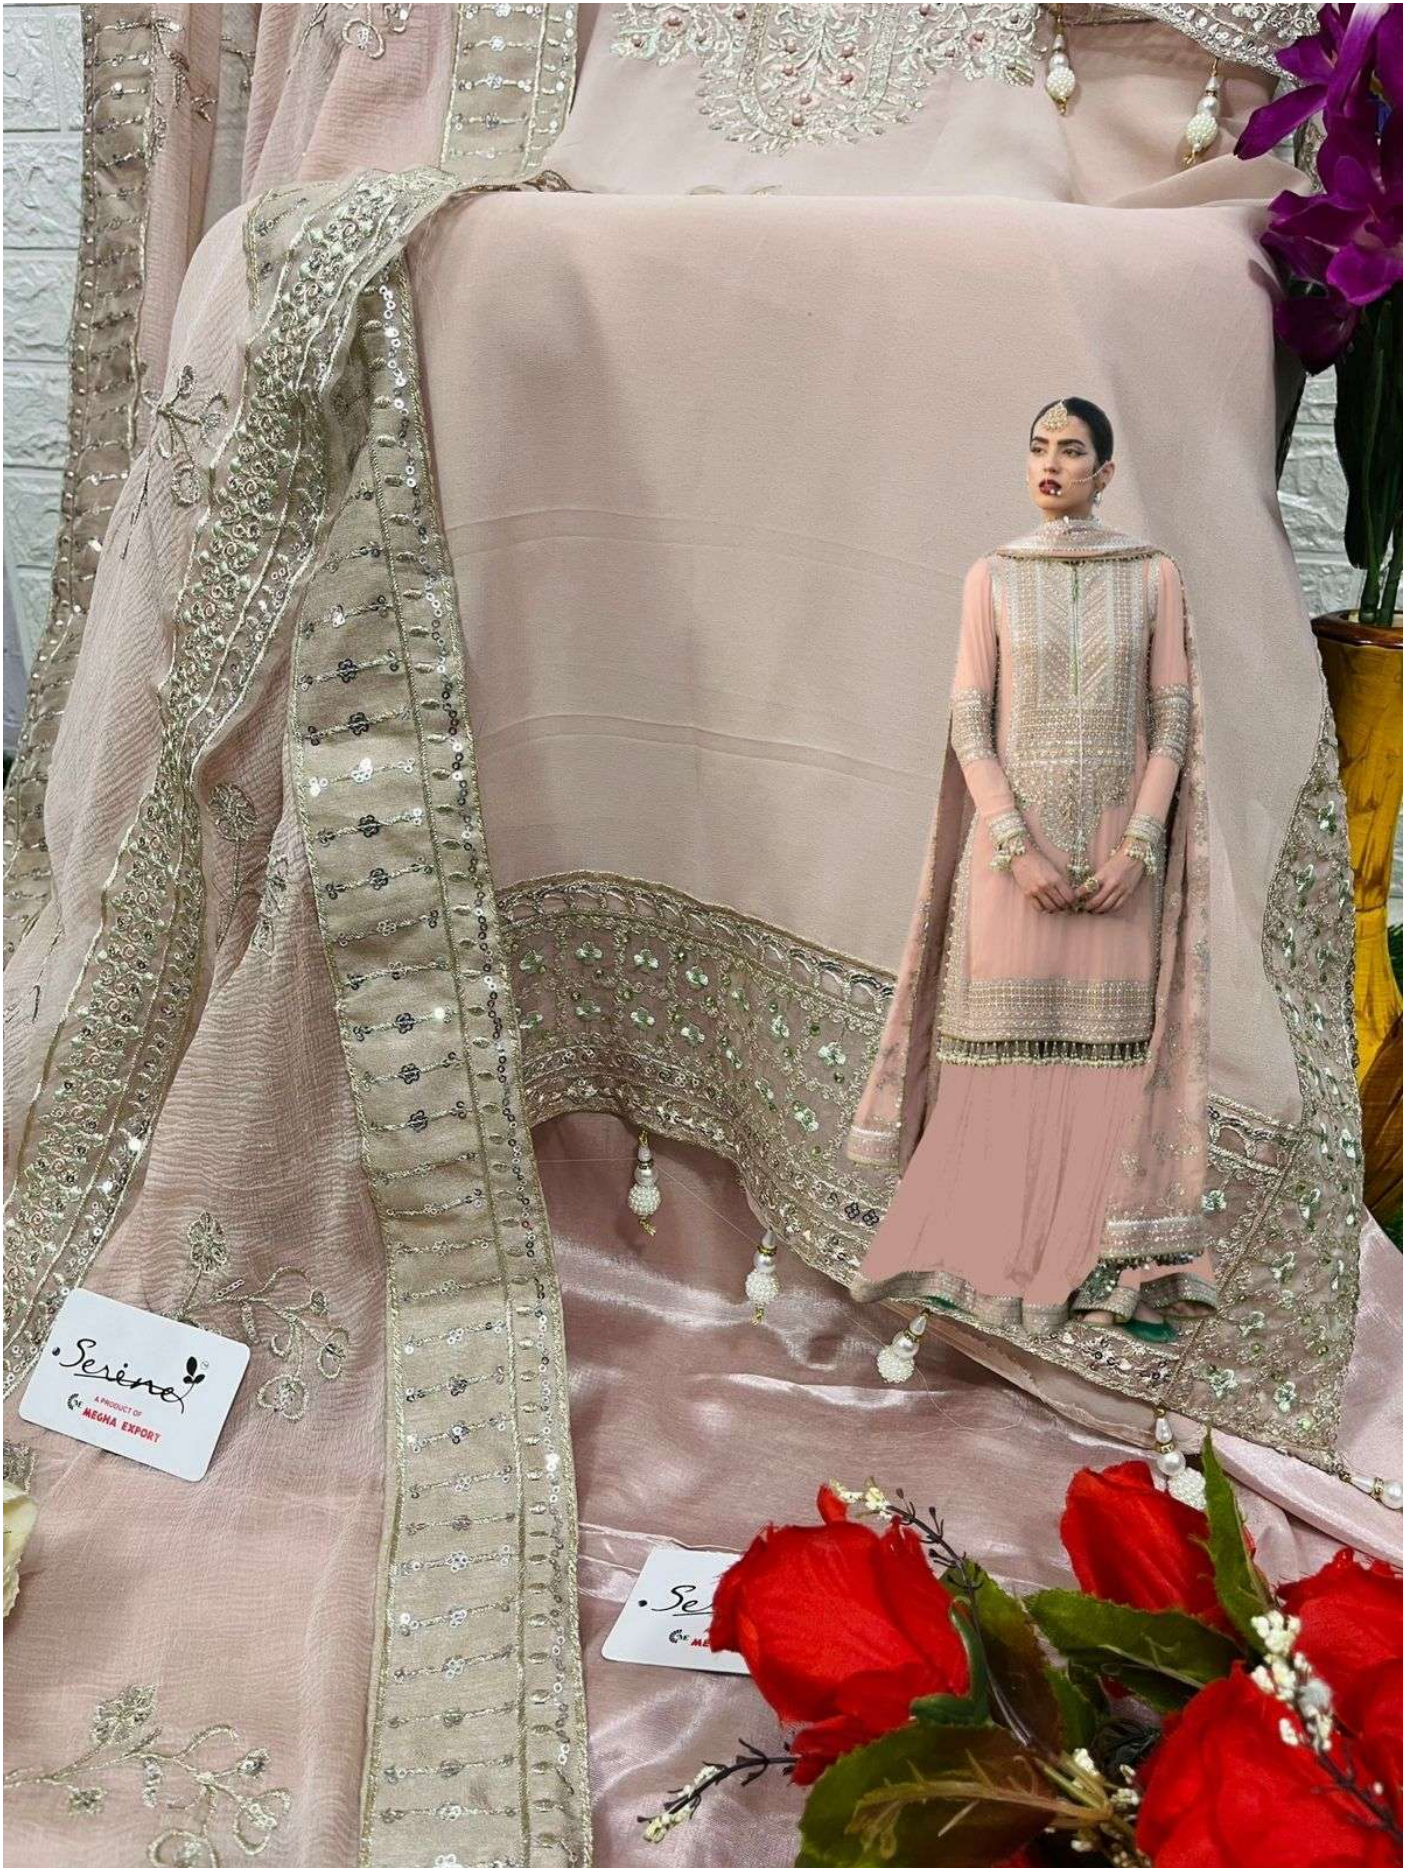

Sereno
A PRODUCT OF
MEHA EXPORT

Sereno
A PRODUCT OF
MEHA EXPORT