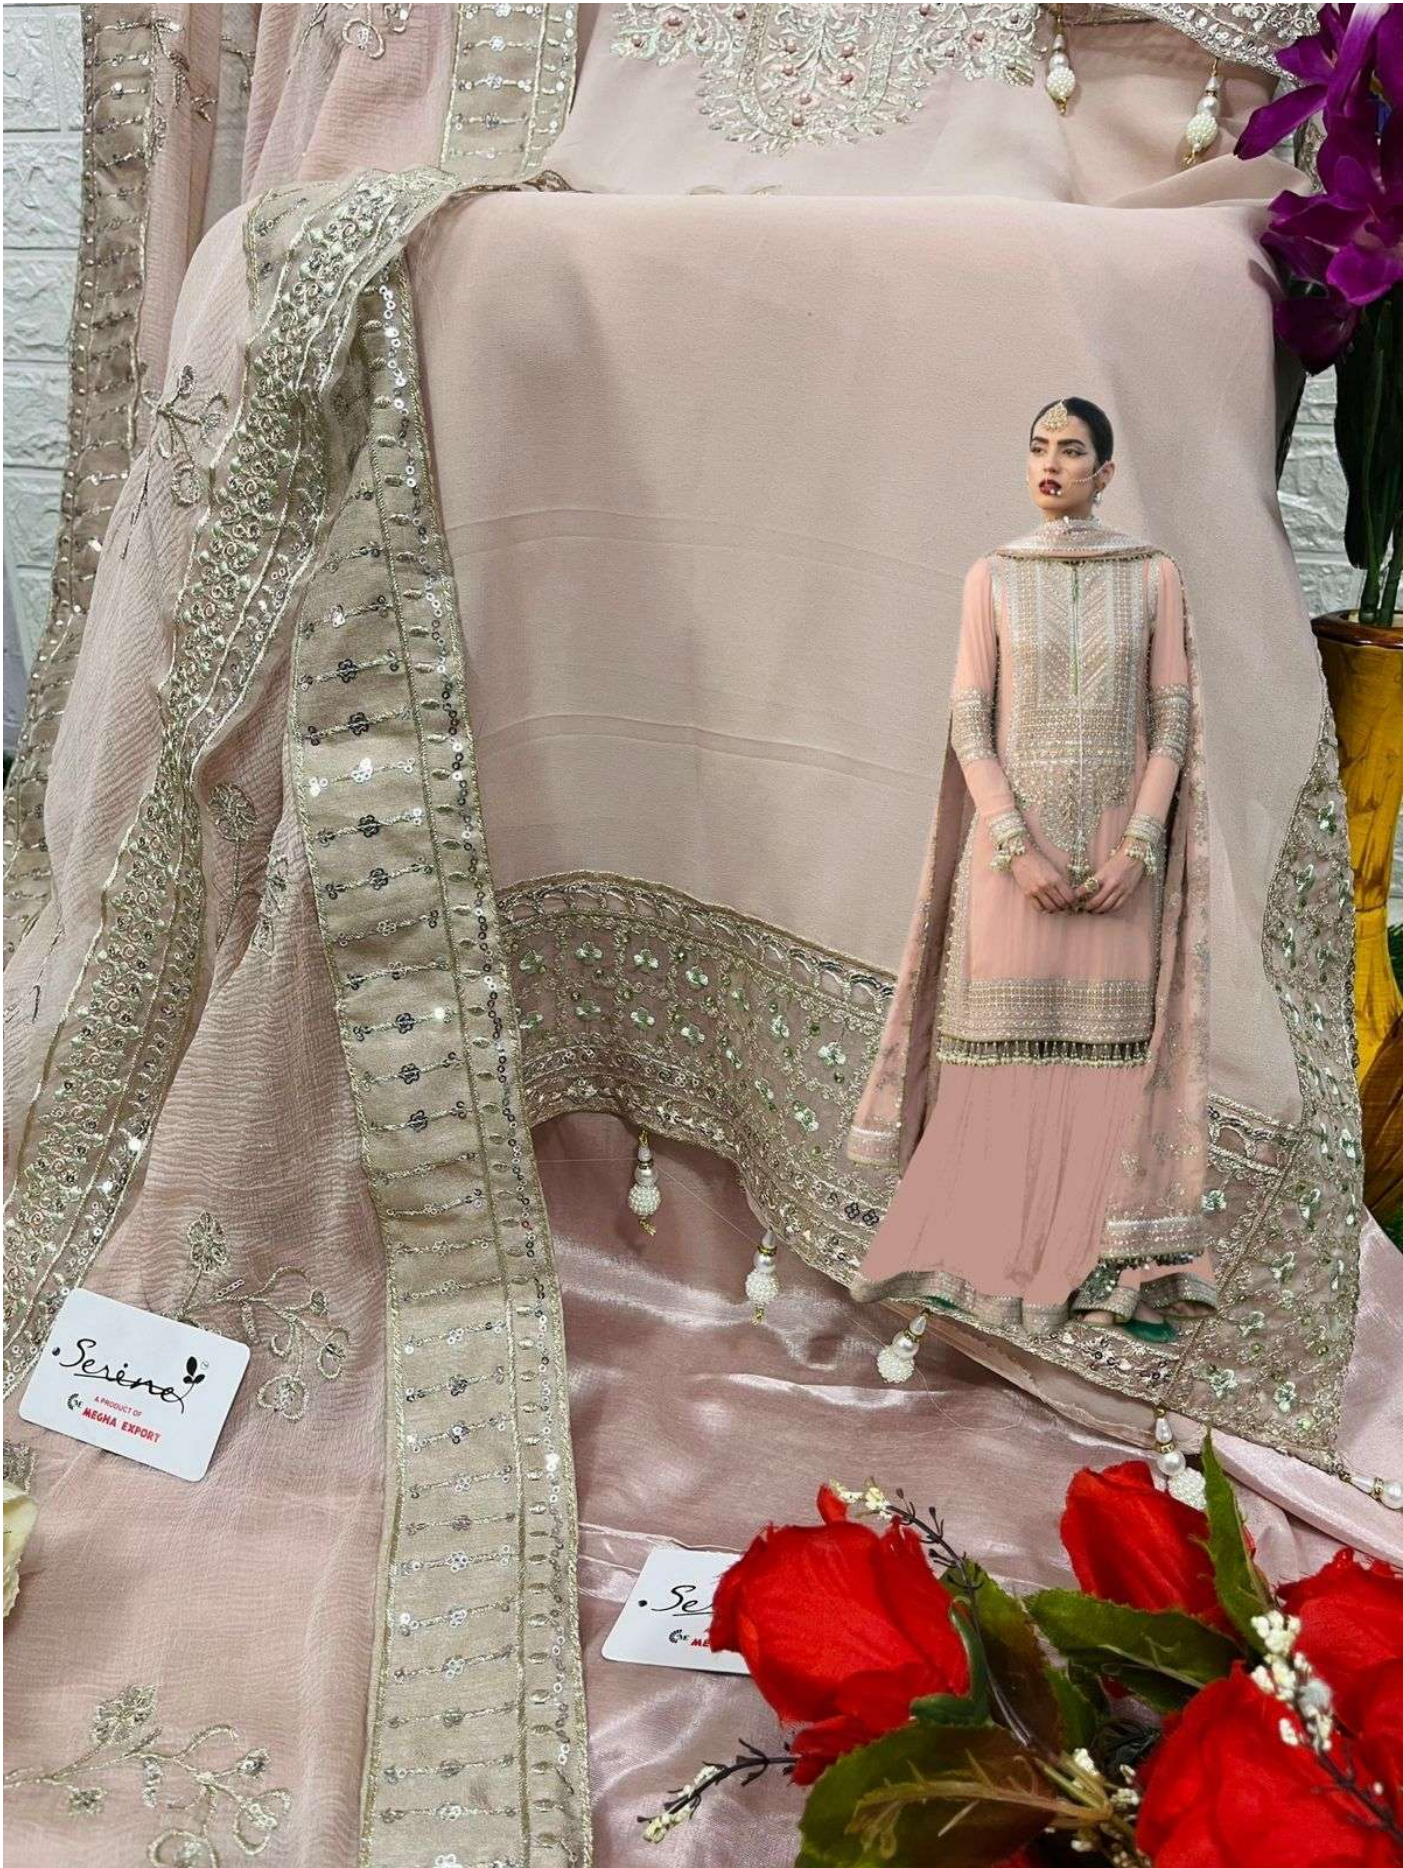

*Serina*TM
Pakistani Suit
A BRAND BY  MEGHA EXPORT
S - 98 A

TOP - FOX GEORGETTE EMBROIDERD
WITH HAND WORK
BOTTOM- HAEVY SANTOON WITH LACE WORK
INNER - HAVI SANTOON
DUPATTA - NAZNEEN HAEVY EMBROIDERED
WITH FOR SIDE LACE WORK

*Serine*TM
Pakistani Suit
A BRAND BY  MEGHA EXPORT
S - 98 A

TOP - FOX GEORGETTE EMBROIDERD
WITH HAND WORK
BOTTOM- HAEVY SANTOON WITH LACE WORK
INNER - HAVI SANTOON
DUPATTA - NAZNEEN HAEVY EMBROIDERED
WITH FOR SIDE LACE WORK

Serino
A PRODUCT OF
MEGHA EXPORT

Serino
A PRODUCT OF
MEGHA EXPORT

Serino
A PRODUCT OF
MEGHA EXPORT
S-98A
TOP- FOX GEORGETTE EMBROIDERY
WHITE HAND WORK
BOTTOM- NARI SANTON LACE WORK
DETAILS- NAPSIN WHITE EMBROIDERY WORK