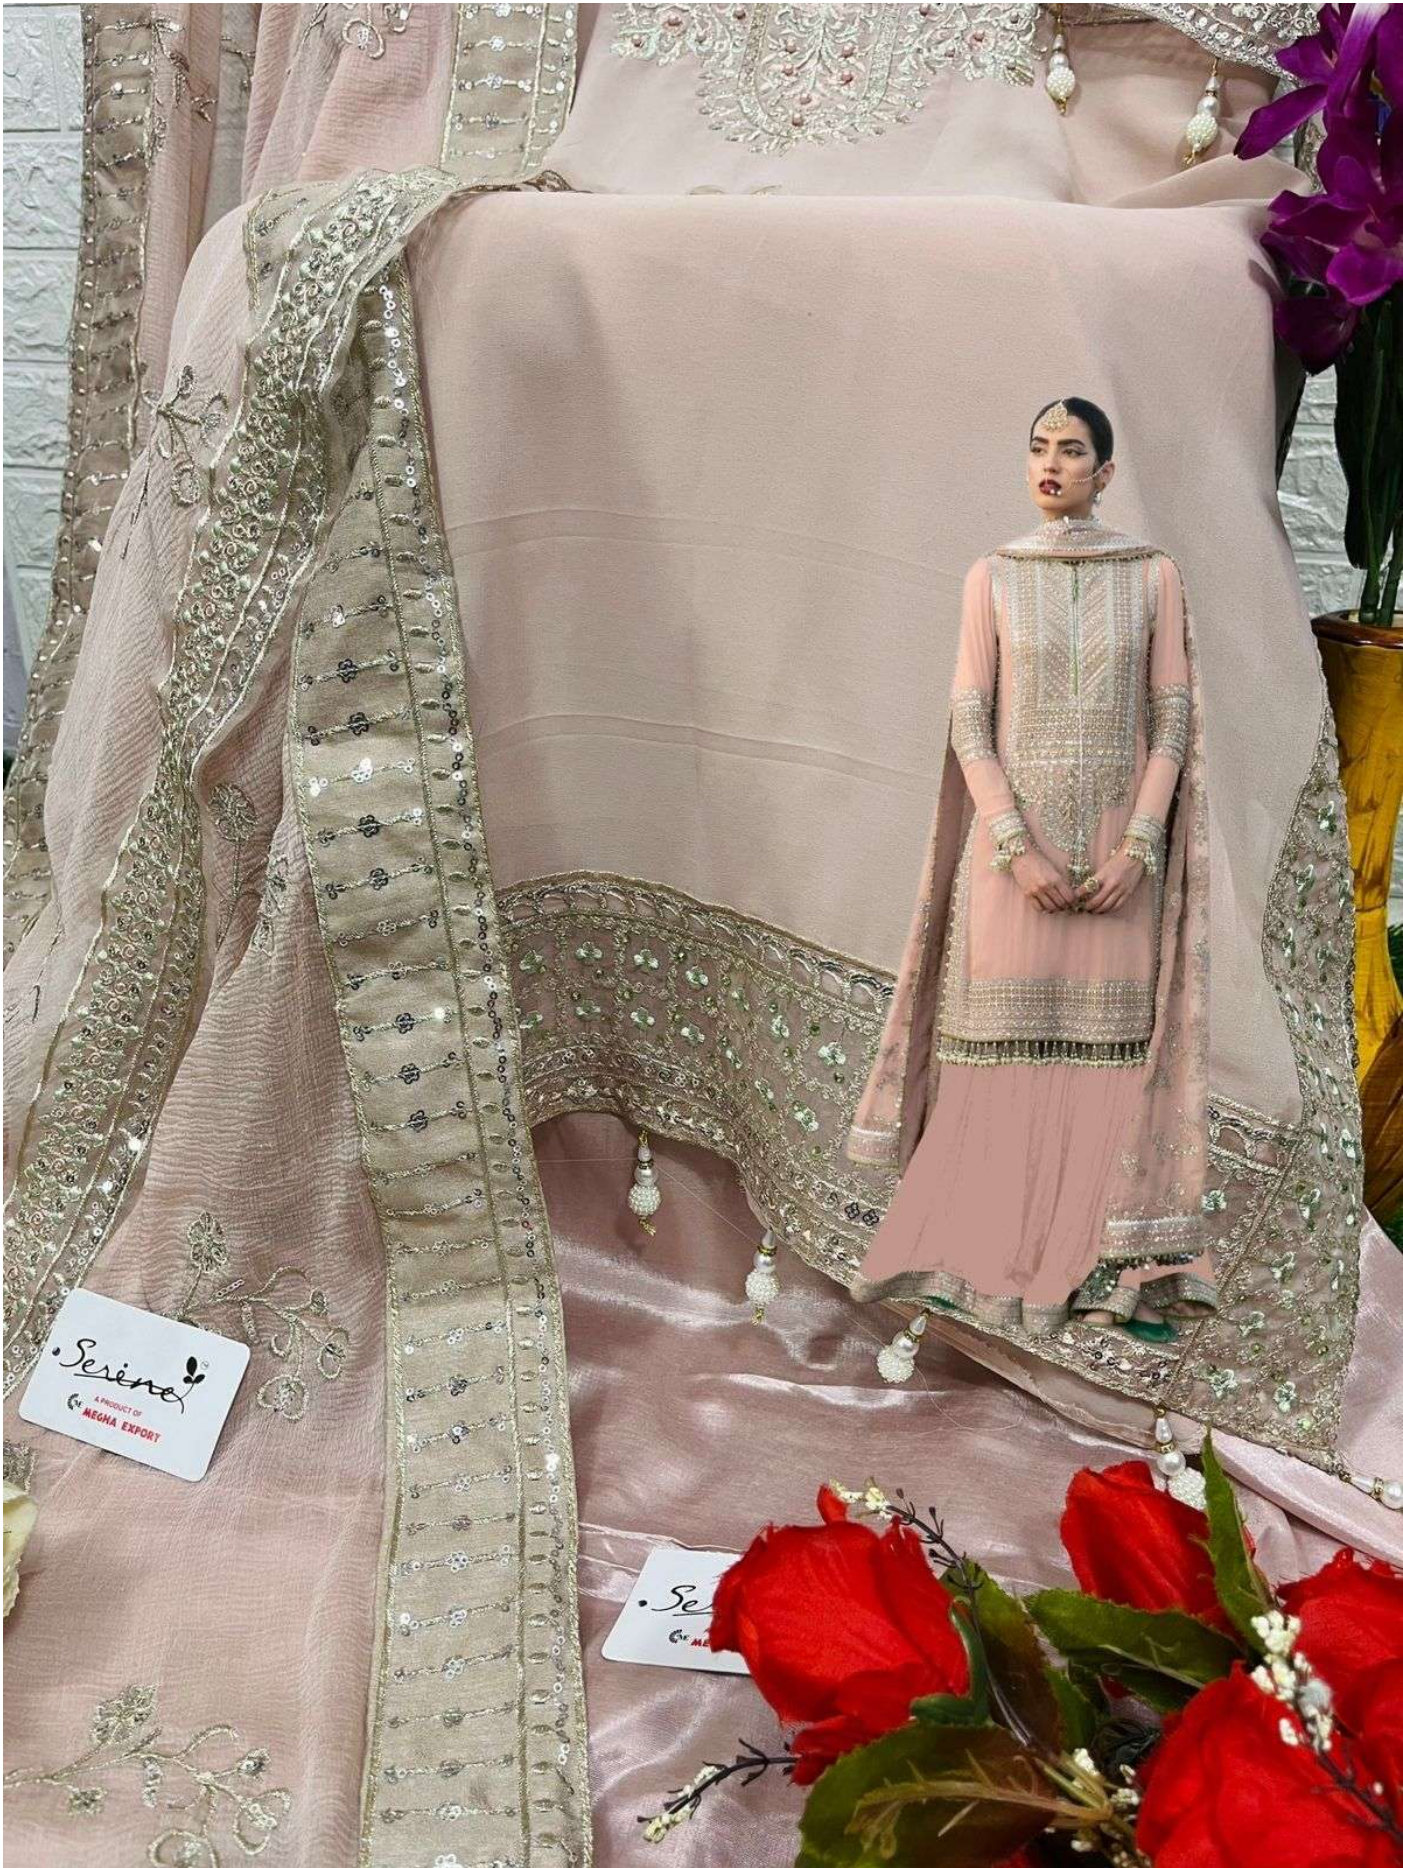

*Serina*TM
Pakistani Suit
A BRAND BY  MEGHA EXPORT
S - 98 A

TOP - FOX GEORGETTE EMBROIDERD
WITH HAND WORK
BOTTOM- HAEVY SANTOON WITH LACE WORK
INNER - HAVI SANTOON
DUPATTA - NAZNEEN HAEVY EMBROIDERED
WITH FOR SIDE LACE WORK

*Serine*TM
Pakistani Suit
A BRAND BY  MEGHA EXPORT
S - 98 A

TOP - FOX GEORGETTE EMBROIDERD
WITH HAND WORK
BOTTOM- HAEVY SANTOON WITH LACE WORK
INNER - HAVI SANTOON
DUPATTA - NAZNEEN HAEVY EMBROIDERED
WITH FOR SIDE LACE WORK

Serina
A PRODUCT OF
MEGHA EXPORTS
S-98A

TOP- FOK GEORGETTE EMBROIDERY
WHITE HAND WORK
BOTTOM- NARI SANDOON LACE WORK
DUPPIYA- NARIN WHITE EMBROIDRY WORK.

Serina
A PRODUCT OF
MEGHA EXPORTS

Serina
A PRODUCT OF
MEGHA EXPORTS