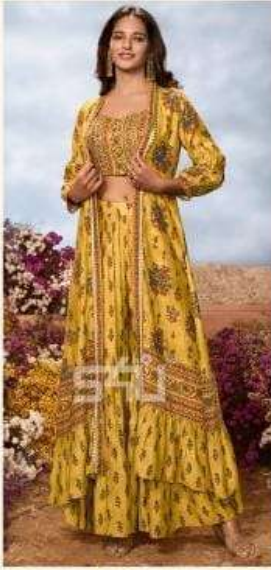

# Kyaaarii

SHU<sup>®</sup>  
by  
SHIVALI

Kyaaarii

**S4U**  
SHIVANI  
KY-01  
*Sparkle your mood*

S4U<sup>®</sup>  
SHIVALI  
KY-02

*Purity to admire and adore.*

KY-01

KY-02