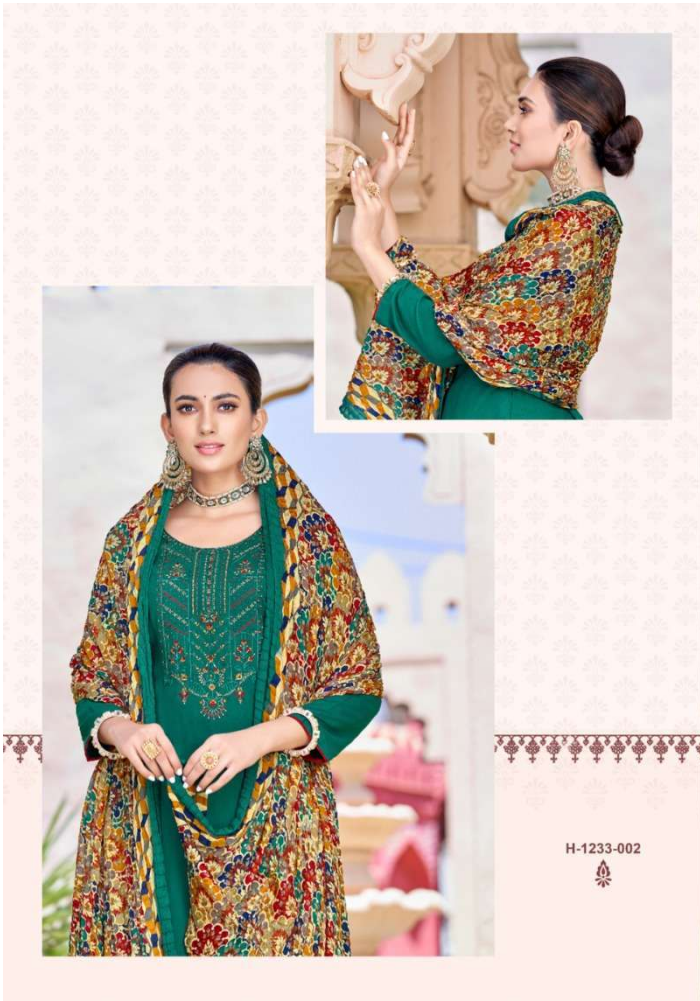

**JAIMALA**

*निगार*  
**NIGAAR**  
Dress like life is a party  
Edition-12

**JAIMALA**

*निगार*  
**NIGAAR**  
Dress like life is a party  
Edition-12

**JAIMALA**

H-1233-002

H-1233-004

**JAIMALA**  
निगार  
**NIGAAR**  
Dress like life is a party  
Edition-12

H-1233-006

**JAIMALA**  
निगार  
**NIGAAR**  
Dress like life is a party  
Edition-12

H-1233-001

H-1233-002

H-1233-003

H-1233-004

H-1233-005

H-1233-006

H-1233-007

H-1233-008

**: TOP :**  
Pure Reyon Slub With  
Embroidery And Swarovski  
Diamond Work

**: BOTTOM :**  
Pure Reyon Solid

**: DUPATTA :**  
Pure Designer Bandhej  
Crush Dupatta

**JAIMALA**  
Celebrating New Avenues