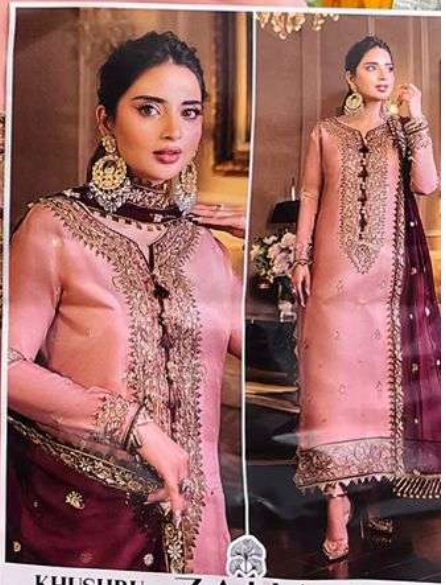

ZAHA
KHUSHBU
Vol-4

ZAHA
KHUSHBU
Vol-4

KHUSHBU
Vol-4

TOP Faux Georgette
with Embroidery

ZAHA

BOTTOM-INNER Dull santoon

D.No.10136

DUPATTA Nazmin with
Embroidery

ZAHA D.No. 10
BOTTOM-INNER Duff santoon

DUPATTA NA Emb

KHUSHBU Vol-4 **ZAHA** D.No.10135
TOP Faux Georgette with Embroidery BOTTOM-INT DUPATTA Nardin with Embroidery

KHUSHBU
Vol-4
TOP Faux Georgette with Embroidery

ZAHA
BOTTOM-INNER Dull saree

KHUSHBU Vol-4
TOP Faux Georgette with Embroidery
ZAHA 10136
BOTTOM-INNER Dull santore

KHUSHBU Vol-4 **ZAHA** D.N
TOP Faux Georgette with Embroidery BOTTOM-INNER Dull santoon