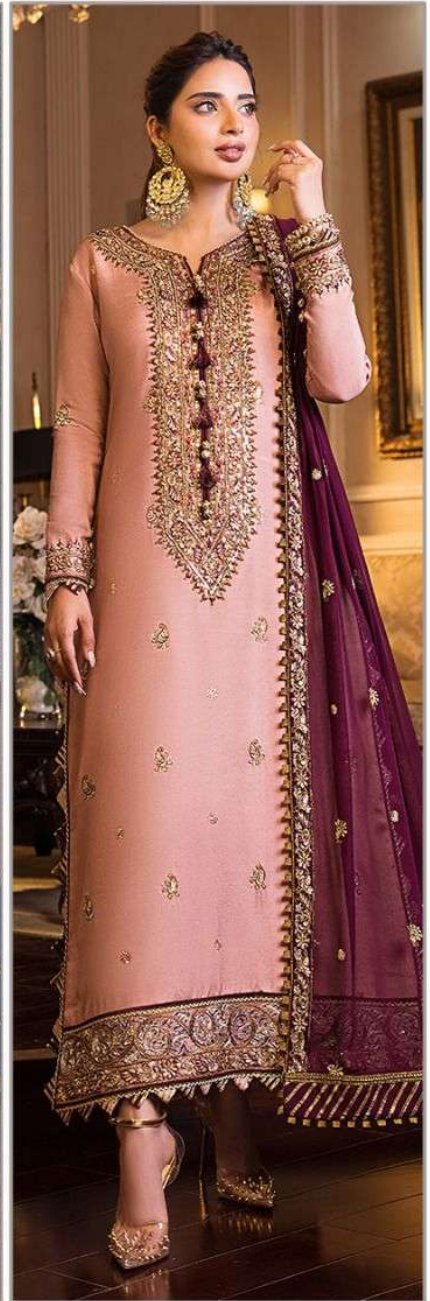

ZAHA
KHUSHBU
Vol-4

ZAHA
KHUSHBU
Vol-4

KHUSHBU
Vol-4

TOP Faux Georgette
with Embroidery

ZAHA

BOTTOM-INNER Dull santoon

D.No.10136

DUPATTA Nazmin with
Embroidery

KHUSHBU
Vol-4

TOP Faux Georgette
with Embroidery

ZAHA

BOTTOM-INNER Dull santoon

D.No.10134

DUPATTA Nazmin with
Embroidery

KHUSHBU
Vol-4

TOP Faux Georgette
with Embroidery

Faux Georgette
with Embroidery

BOTTOM-INNER

Dull santoon

DUPATTA

Nazmin with
Embroidery

10134

10135

10136