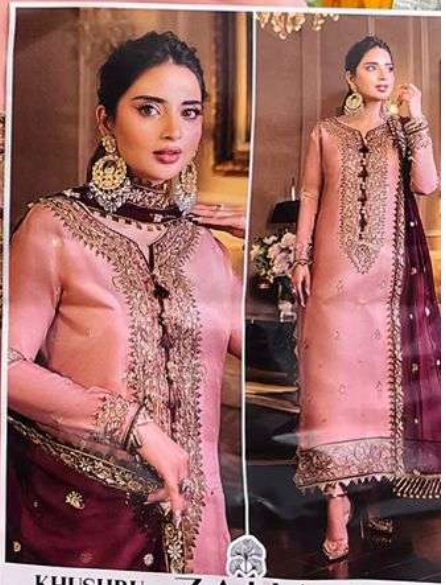

KHUSHBU Vol-4
TOP Faux Georgette with Embroidery
ZAHA 10136
BOTTOM-INNER Dull santore