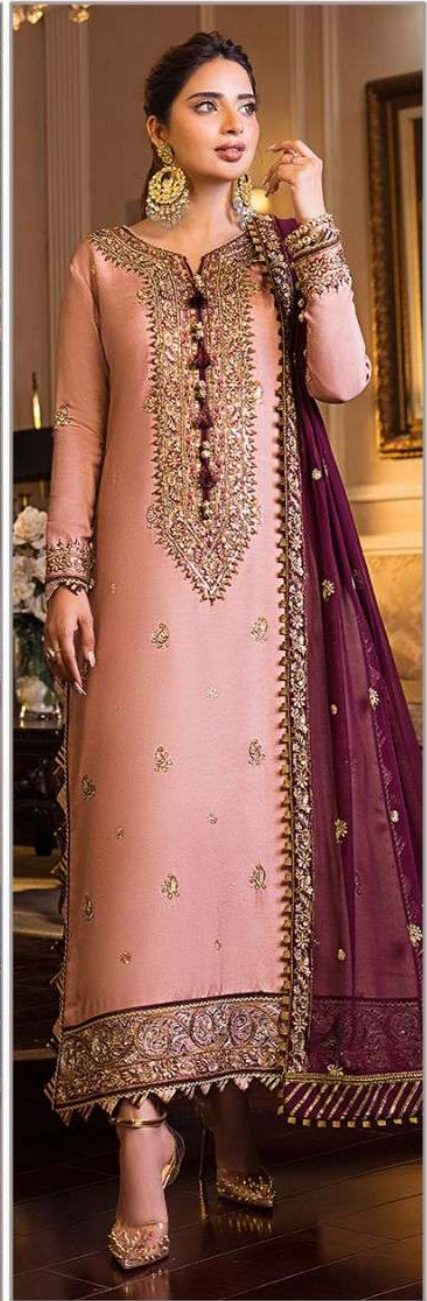

ZAHA
KHUSHBU
Vol-4

ZAHA
KHUSHBU
Vol-4

KHUSHBU
Vol-4

TOP Faux Georgette
with Embroidery

ZAHA

BOTTOM-INNER Dull santoon

D.No.10136

DUPATTA Nazmin with
Embroidery

KHUSHBU
Vol-4

TOP Faux Georgette
with Embroidery

ZAHA

BOTTOM-INNER Dull santoon

D.No.10134

DUPATTA Nazmin with
Embroidery

KHUSHBU
Vol-4

TOP Faux Georgette
with Embroidery

Faux Georgette
with Embroidery

BOTTOM-INNER

Dull santoon

DUPATTA

Nazmin with
Embroidery

10134

10135

10136