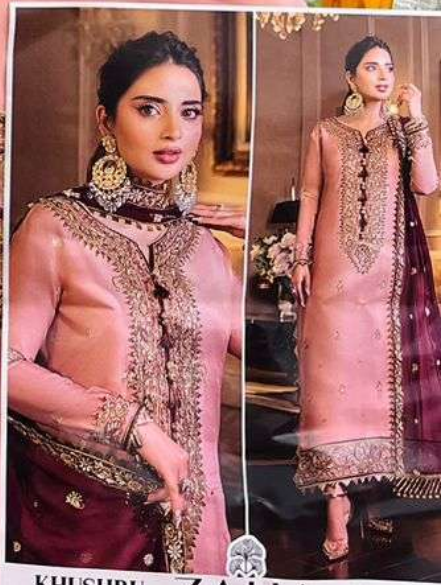

DUPATTA NA Emb

KHUSHBU Vol-4 **ZAHA** D.No.10135
TOP Faux Georgette with Embroidery BOTTOM-INT DUPATTA Nardin with Embroidery

KHUSHBU
Vol-4
TOP Faux Georgette with Embroidery

ZAHA
BOTTOM-INNER Dull saris