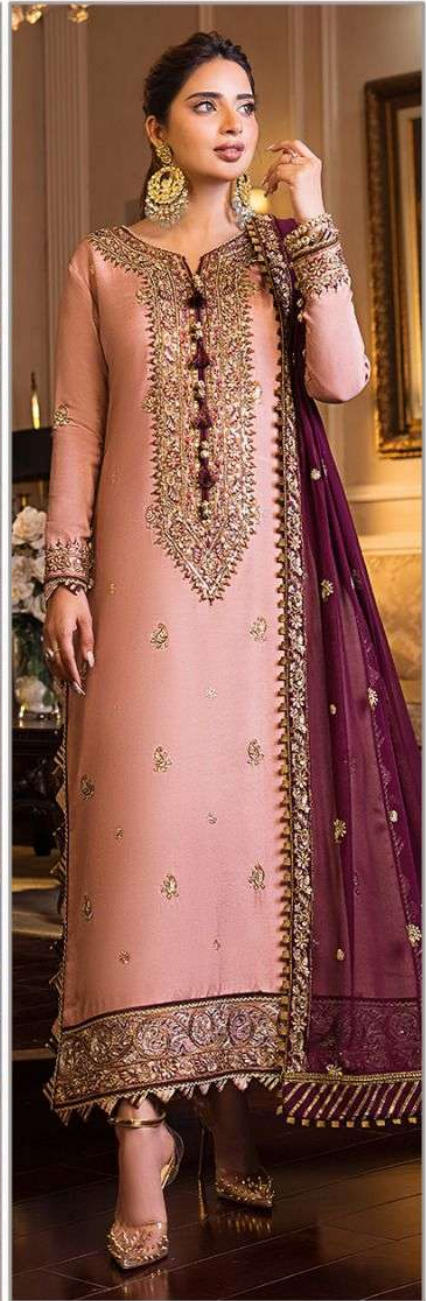

ZAHA

KHUSHBU

Vol-4

TOP
Faux Georgette
with Embroidery

BOTTOM-INNER
Dull santoon

DUPATTA
Nazmin with
Embroidery

10134

10135

10136