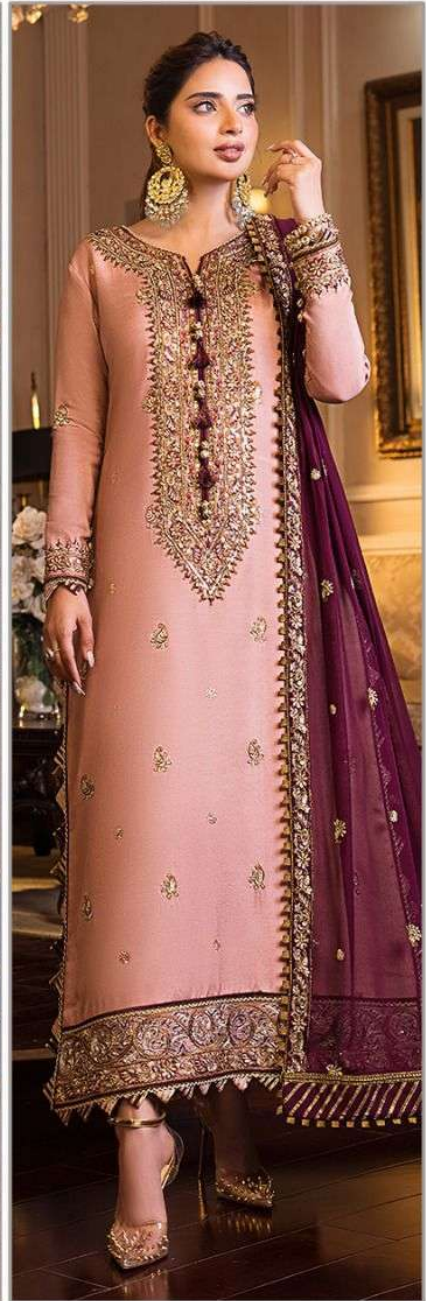

ZAHA  
KHUSHBU  
Vol-4

ZAHA  
KHUSHBU  
Vol-4

**KHUSHBU**  
Vol-4

**TOP** Faux Georgette  
with Embroidery

**ZAHA**

**BOTTOM-INNER** Dull santoon

**D.No.10136**

**DUPATTA** Nazmin with  
Embroidery

**KHUSHBU**  
Vol-4

**TOP** Faux Georgette  
with Embroidery

**ZAHA**

**BOTTOM-INNER** Dull santoon

D.No.10134

**DUPATTA** Nazmin with  
Embroidery

**KHUSHBU**  
Vol-4

**TOP** Faux Georgette  
with Embroidery

## Vol-4

**TOP**  
Faux Georgette  
with Embroidery

**BOTTOM-INNER**  
Dull santoon

**DUPATTA**  
Nazmin with  
Embroidery

10134

10135

10136

**KHUSHBU** Vol-4  
**ZAHA** D.No. 10134  
 TOP Faux Georgette with Embroidery  
 BOTTOM INNER Chul sambhoos  
 DUPATTA Net/mix with Embroidery