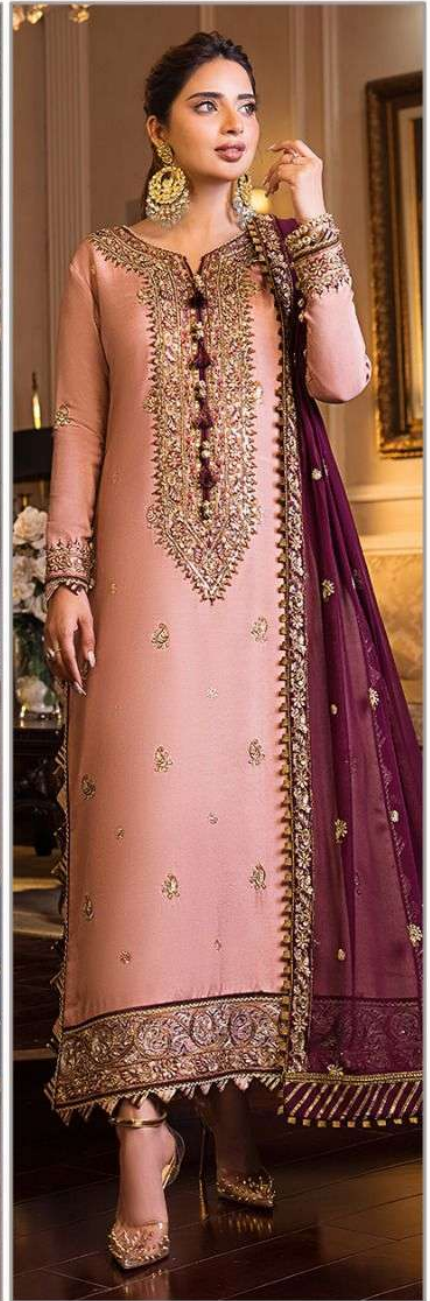

ZAHA  
KHUSHBU  
Vol-4

ZAHA  
KHUSHBU  
Vol-4

**KHUSHBU**  
Vol-4

**TOP** Faux Georgette  
with Embroidery

**ZAHA**

**BOTTOM-INNER** Dull santoon

**D.No.10136**

**DUPATTA** Nazmin with  
Embroidery

**KHUSHBU**  
Vol-4

**TOP** Faux Georgette  
with Embroidery

**ZAHA**

**BOTTOM-INNER** Dull santoon

D.No.10134

**DUPATTA** Nazmin with  
Embroidery

**KHUSHBU**  
Vol-4

**TOP** Faux Georgette  
with Embroidery

## Vol-4

**TOP**  
Faux Georgette  
with Embroidery

**BOTTOM-INNER**  
Dull santoon

**DUPATTA**  
Nazmin with  
Embroidery

10134

10135

10136

**KHUSHBU** Vol-4  
**ZAHA** D.No. 10134  
 TOP Faux Georgette with Embroidery  
 BOTTOM INNER Chul sambhoos  
 DUPATTA Net/mix with Embroidery