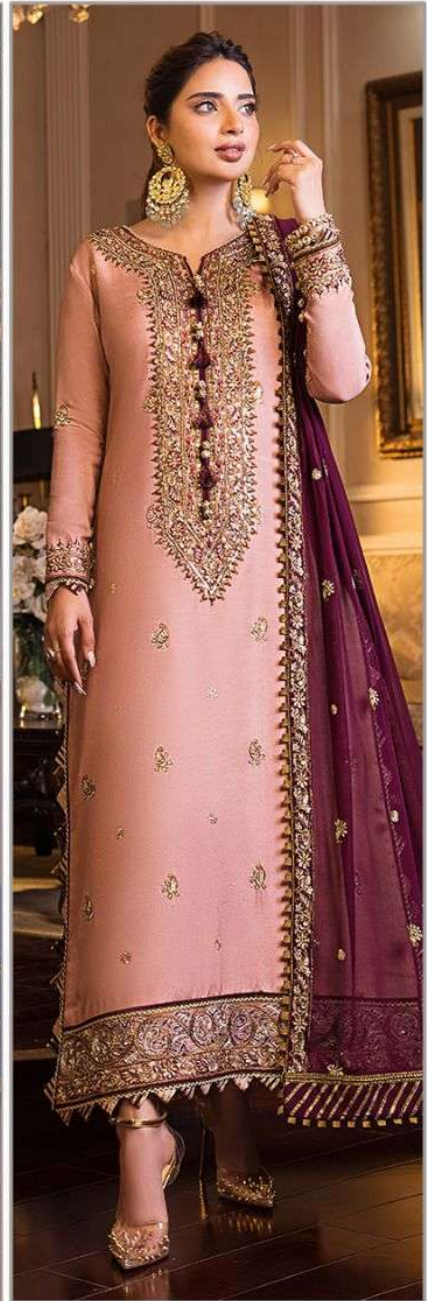

ZAHA

KHUSHBU

Vol-4

TOP
Faux Georgette
with Embroidery

BOTTOM-INNER
Dull santoon

DUPATTA
Nazmin with
Embroidery

10134

10135

10136