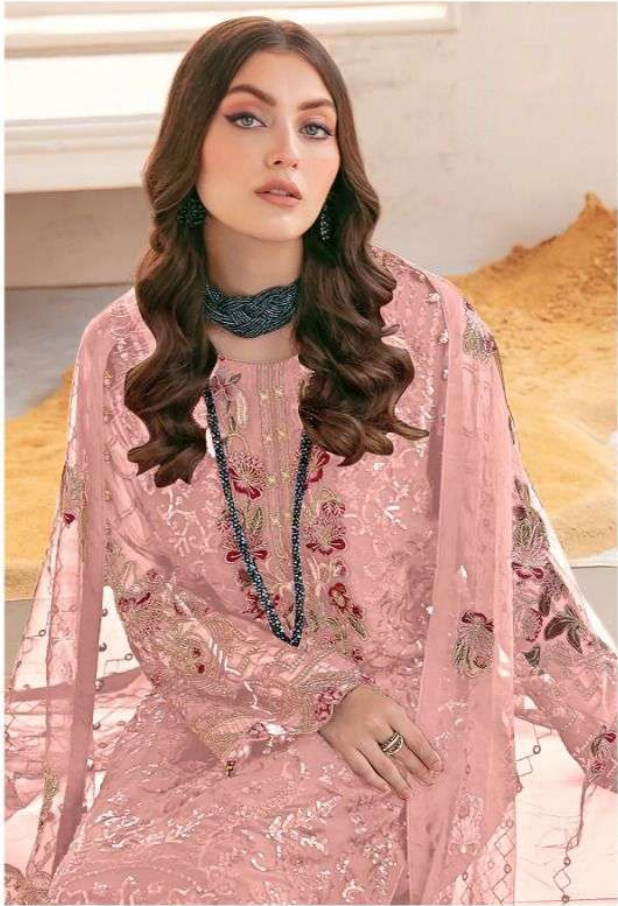

3043-HIT DESIGNS

ALK D.No.3043-T

**TOP**

Fox Georgette  
with Embroidery

**BOTTOM-INNER**

Dull santoon

**DUPATTA**

Nazmin with  
Embroidery

**ALK**<sup>®</sup>

**AL KHUSHBU**<sup>®</sup>

3043-HIT DESIGNS

**ALK D.No.3043-R**

**TOP**

Fox Georgette  
with Embroidery

**BOTTOM-INNER**

Dull santoon