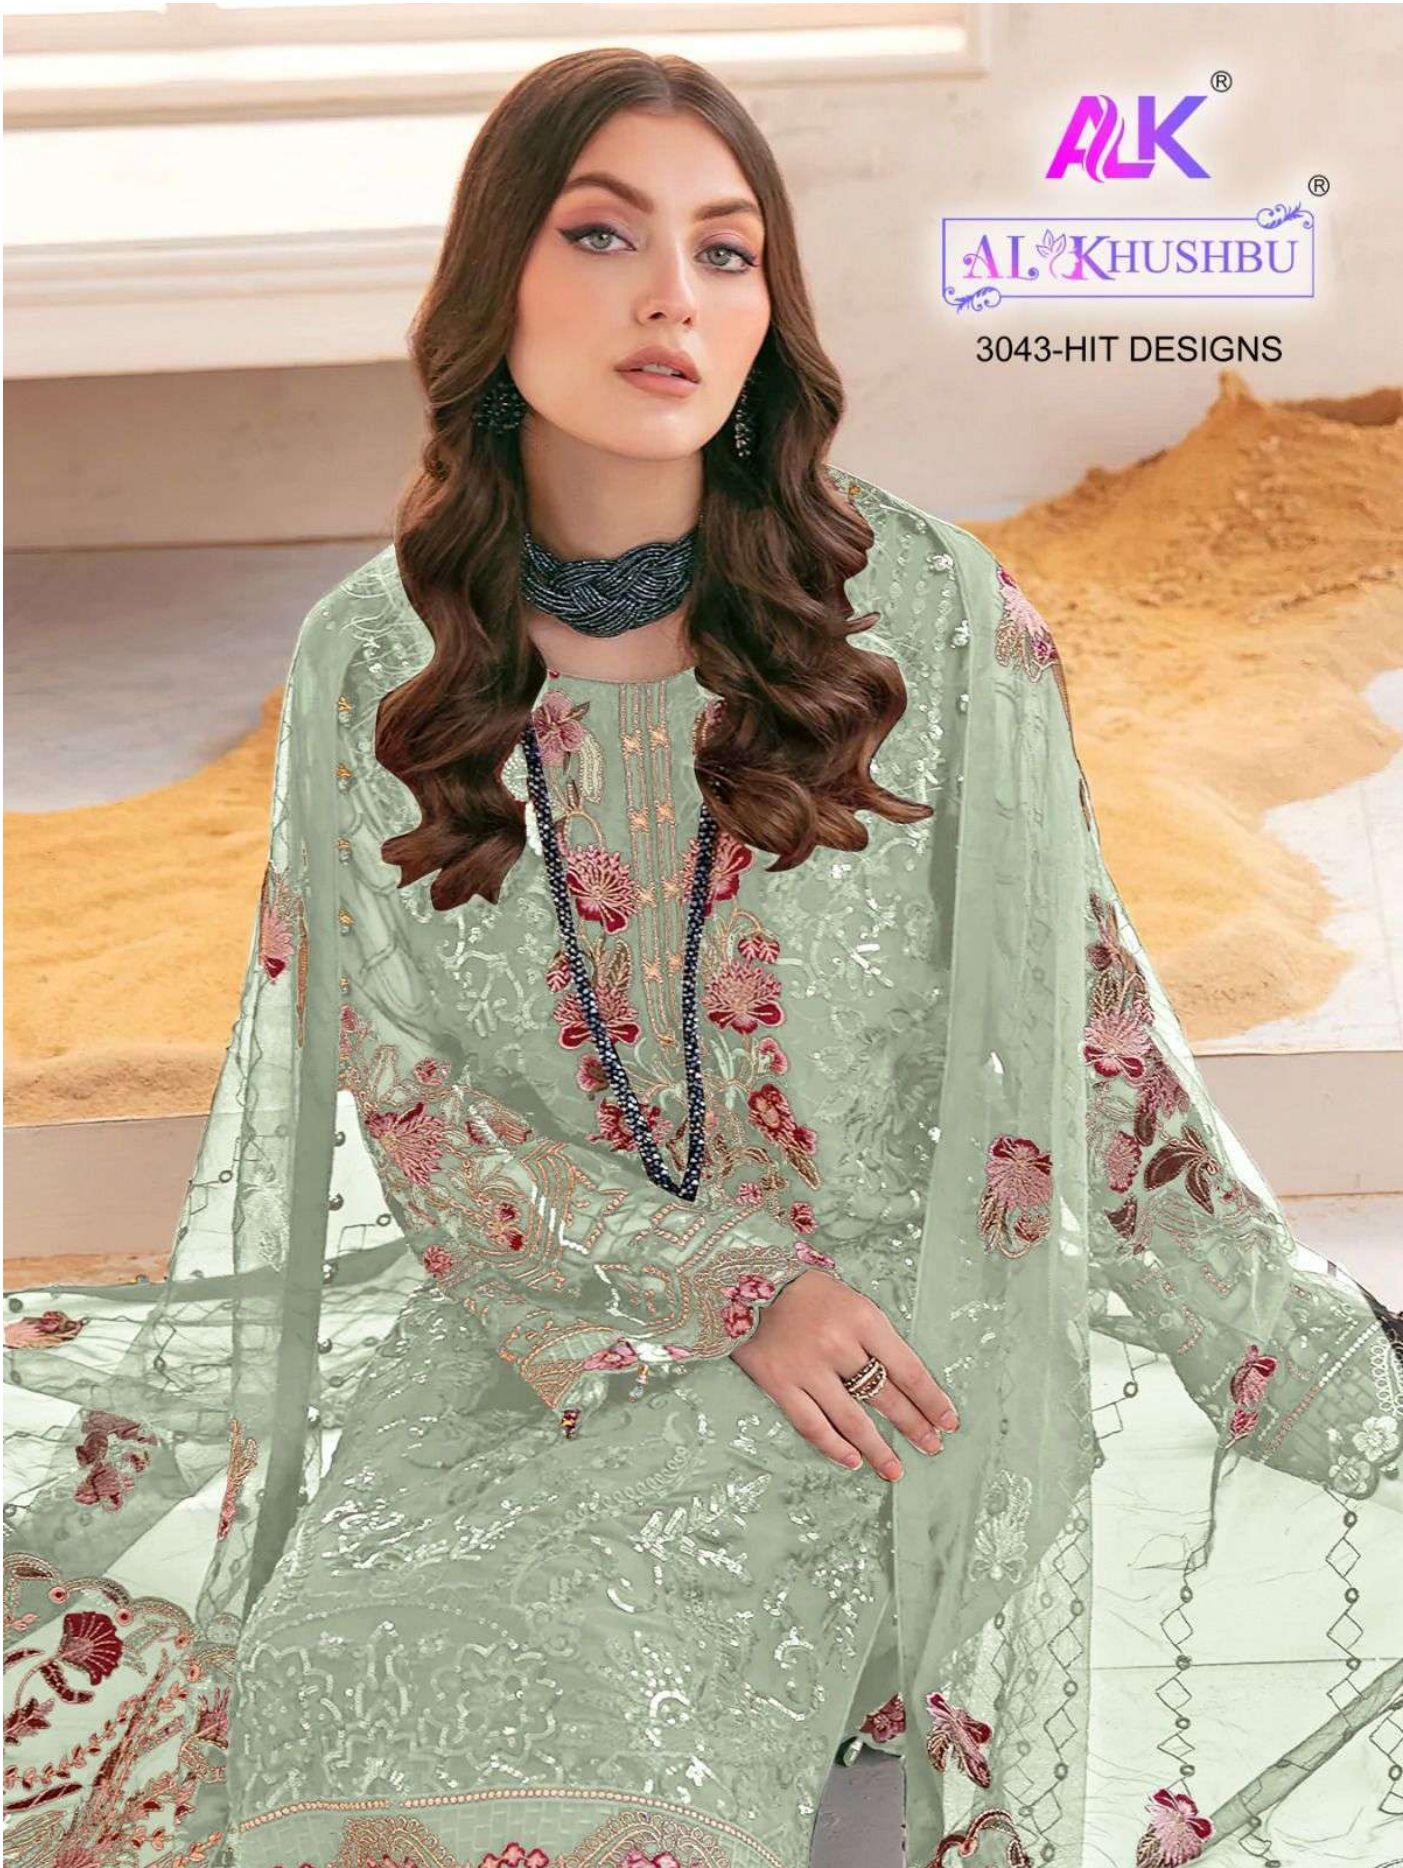

ALK®

AL KHUSHBU®

3043-HIT DESIGNS