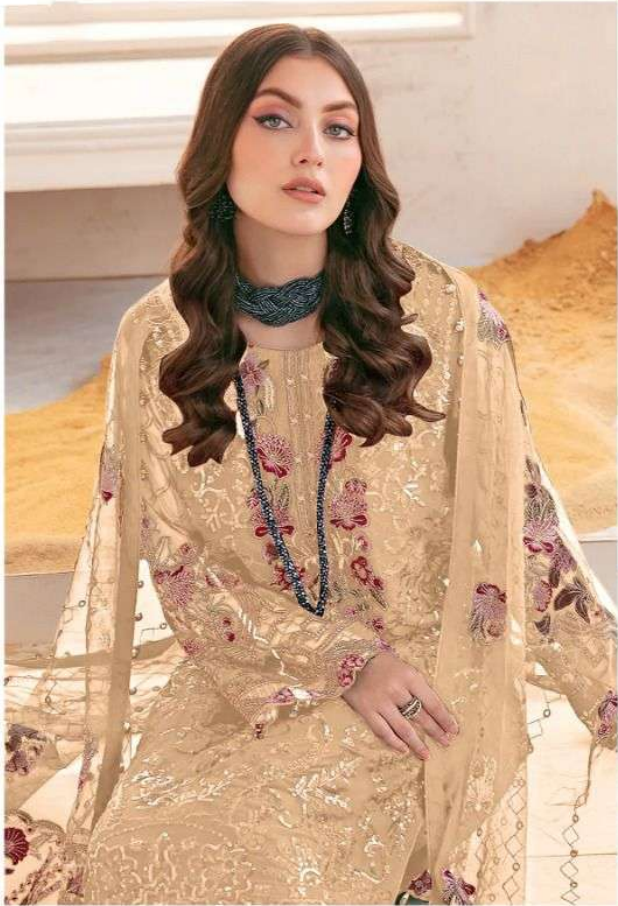

ALK®

AL KHUSHBU®

3043-HIT DESIGNS

ALK D.No.3043-U

TOP

Fox Georgette
with Embroidery

BOTTOM-INNER

Dull santoon

DUPATTA

Nazmin with
Embroidery