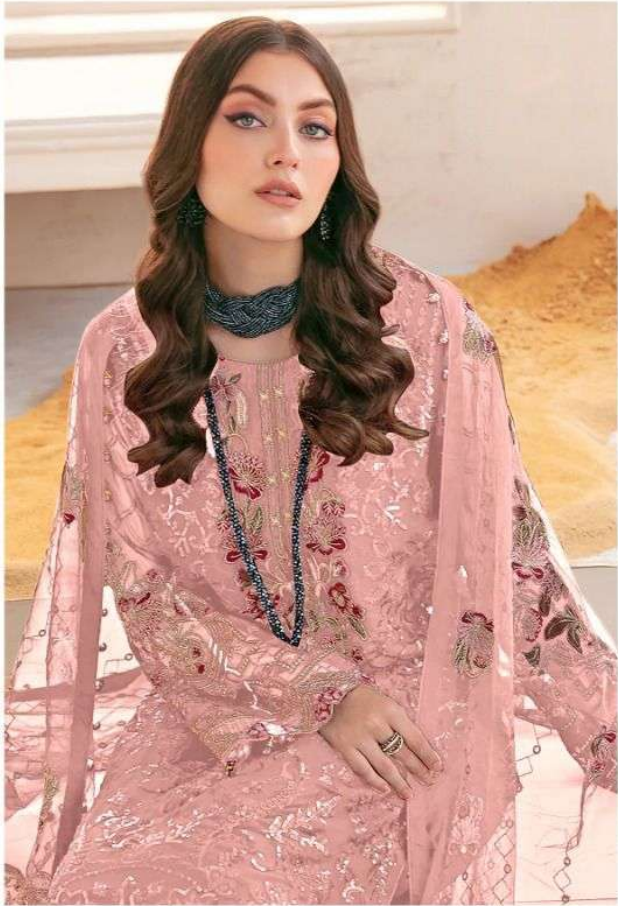

3043-HIT DESIGNS

ALK D.No.3043-T

TOP

Fox Georgette
with Embroidery

BOTTOM-INNER

Dull santoon

DUPATTA

Nazmin with
Embroidery

ALK[®]

AL KHUSHBU[®]

3043-HIT DESIGNS

ALK D.No.3043-R

TOP

Fox Georgette
with Embroidery

BOTTOM-INNER

Dull santoon