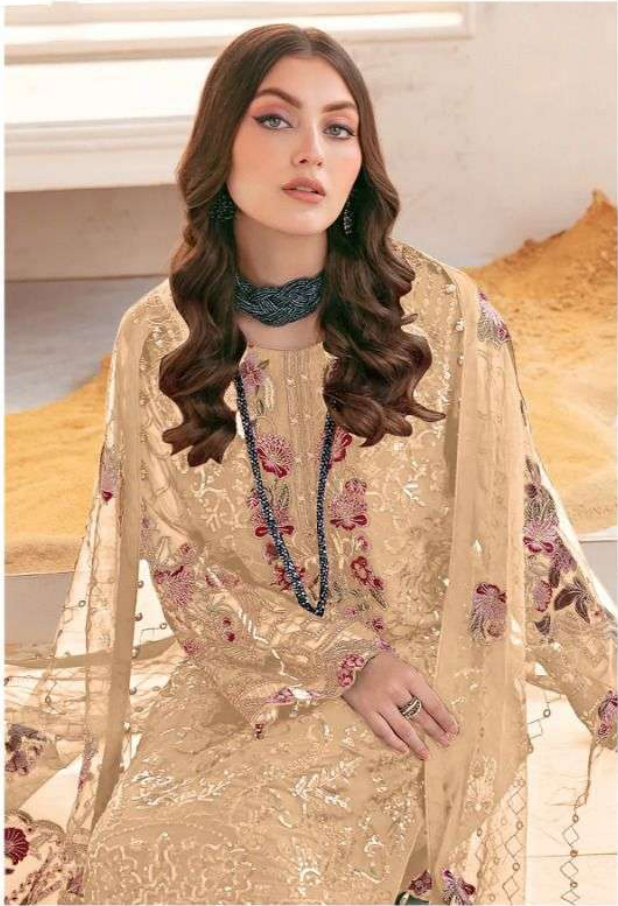

**ALK**<sup>®</sup>

**AL KHUSHBU**<sup>®</sup>

3043-HIT DESIGNS

**ALK D.No.3043-R**

**TOP**

Fox Georgette  
with Embroidery

**BOTTOM-INNER**

Dull santoon

**DUPATTA**

Nazmin with  
Embroidery

**ALK**<sup>®</sup>

**AL KHUSHBU**<sup>®</sup>

3043-HIT DESIGNS

**ALK D.No.3043-U**

**TOP**

Fox Georgette  
with Embroidery