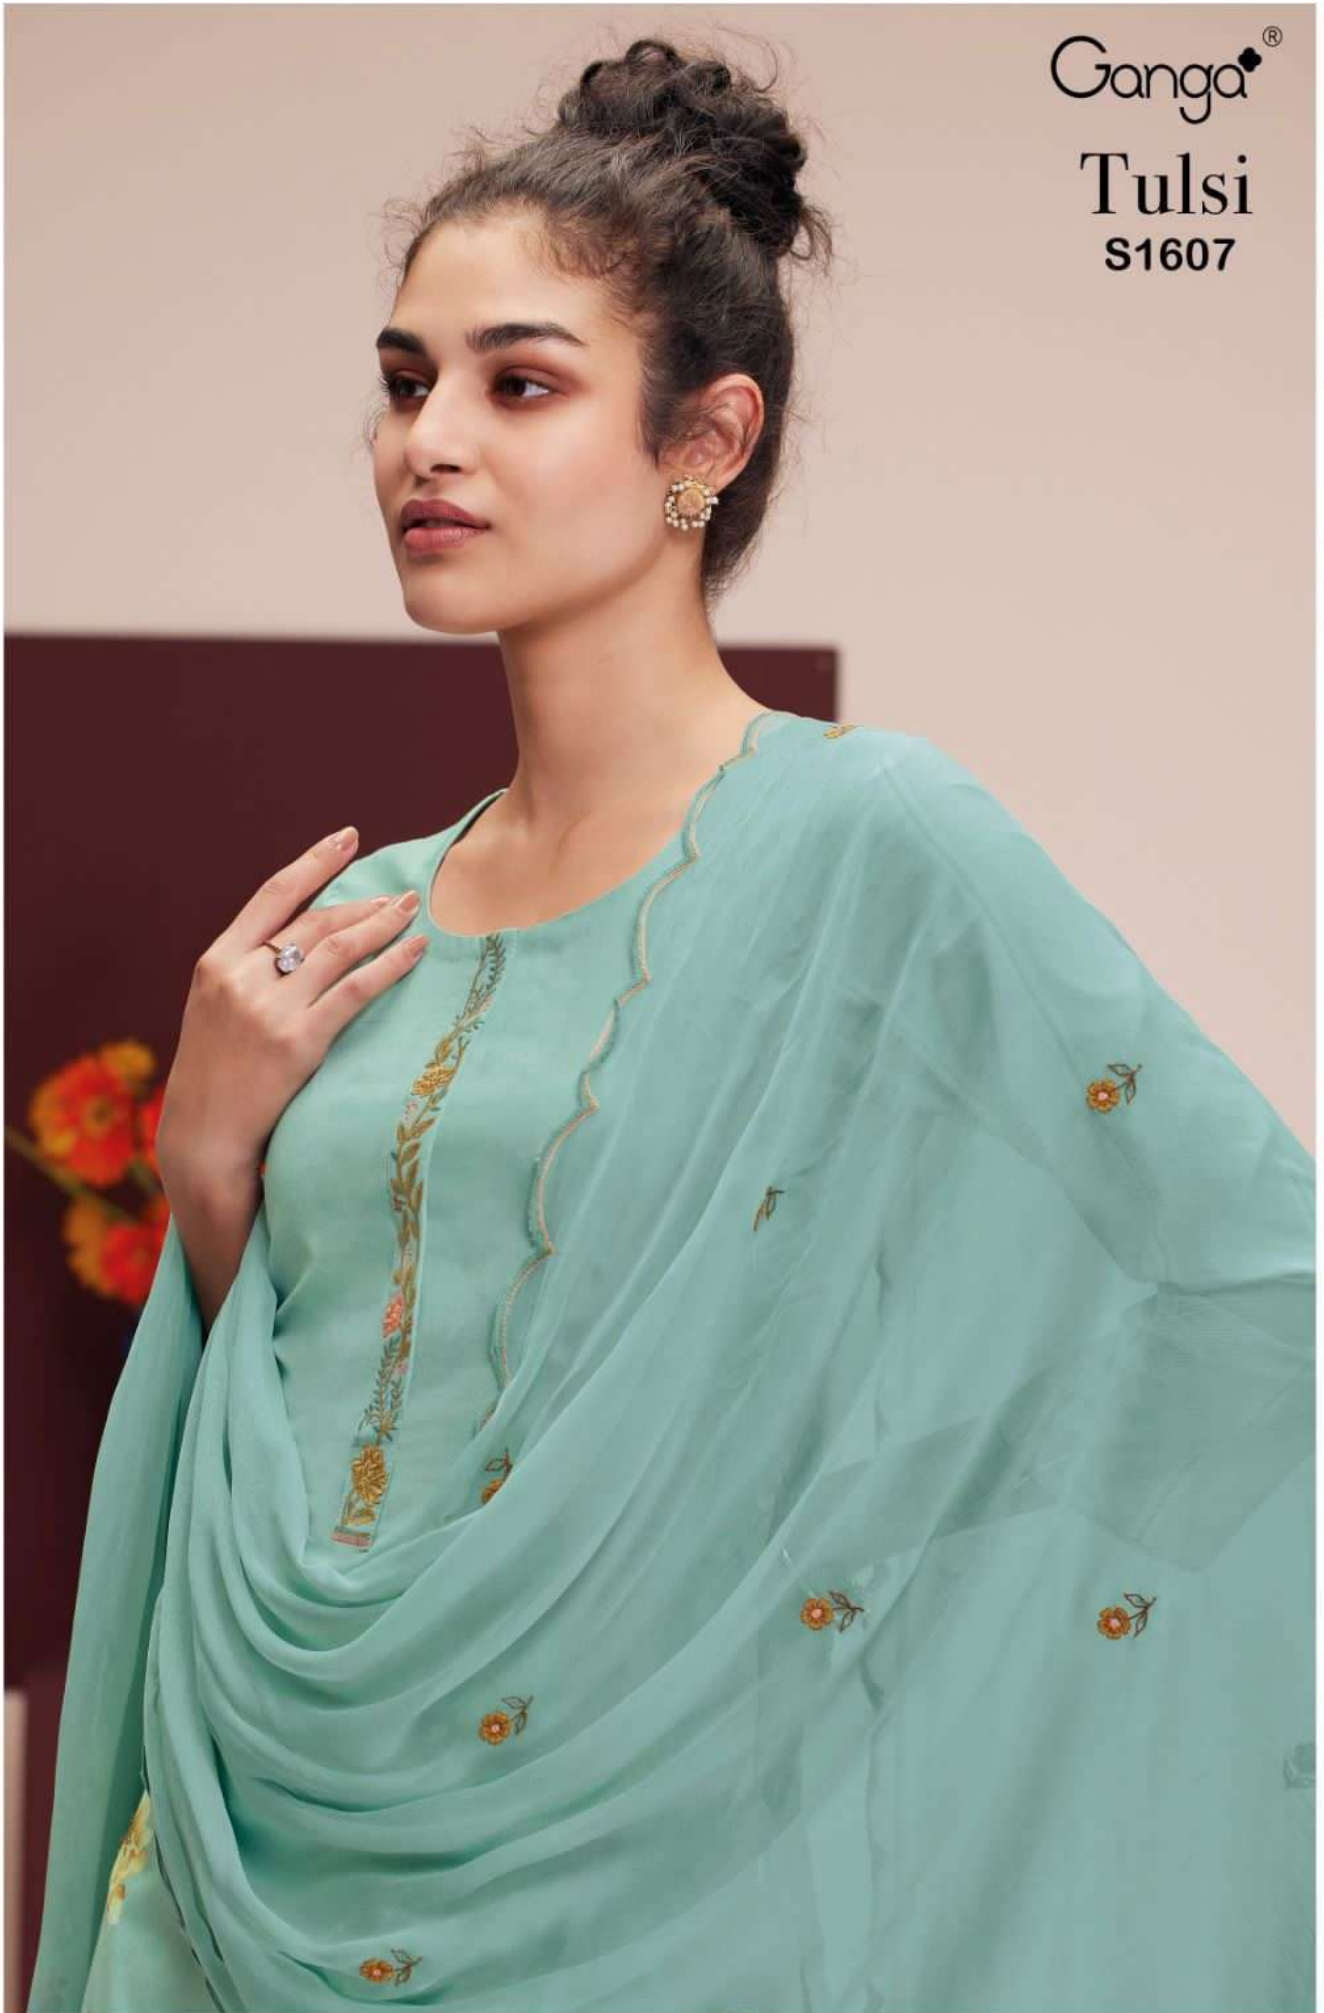

Ganga®

Tulsi

S1607

Ganga®

Tulsi

S1607

Ganga®

S1607-A

S1607-C

S1607-D

Ganga[®]

Tulsi

S1607- A/B/C/D

PRODUCT NAME	<i>TULSI</i>
D.NO.	S1607
DESCRIPTION	<p>TOP PREMIUM COTTON PRINTED WITH EMBROIDERY AND HAND WORK</p> <p>BOTTOM PREMIUM COTTON SOLID</p> <p>DUPATTA PURE CHIFFON SOLID WITH EMBROIDERY AND CUT WORK</p>
HSN CODE	520851
WHOLESALE PRICE	1640/- EACH+GST(EXTRA)