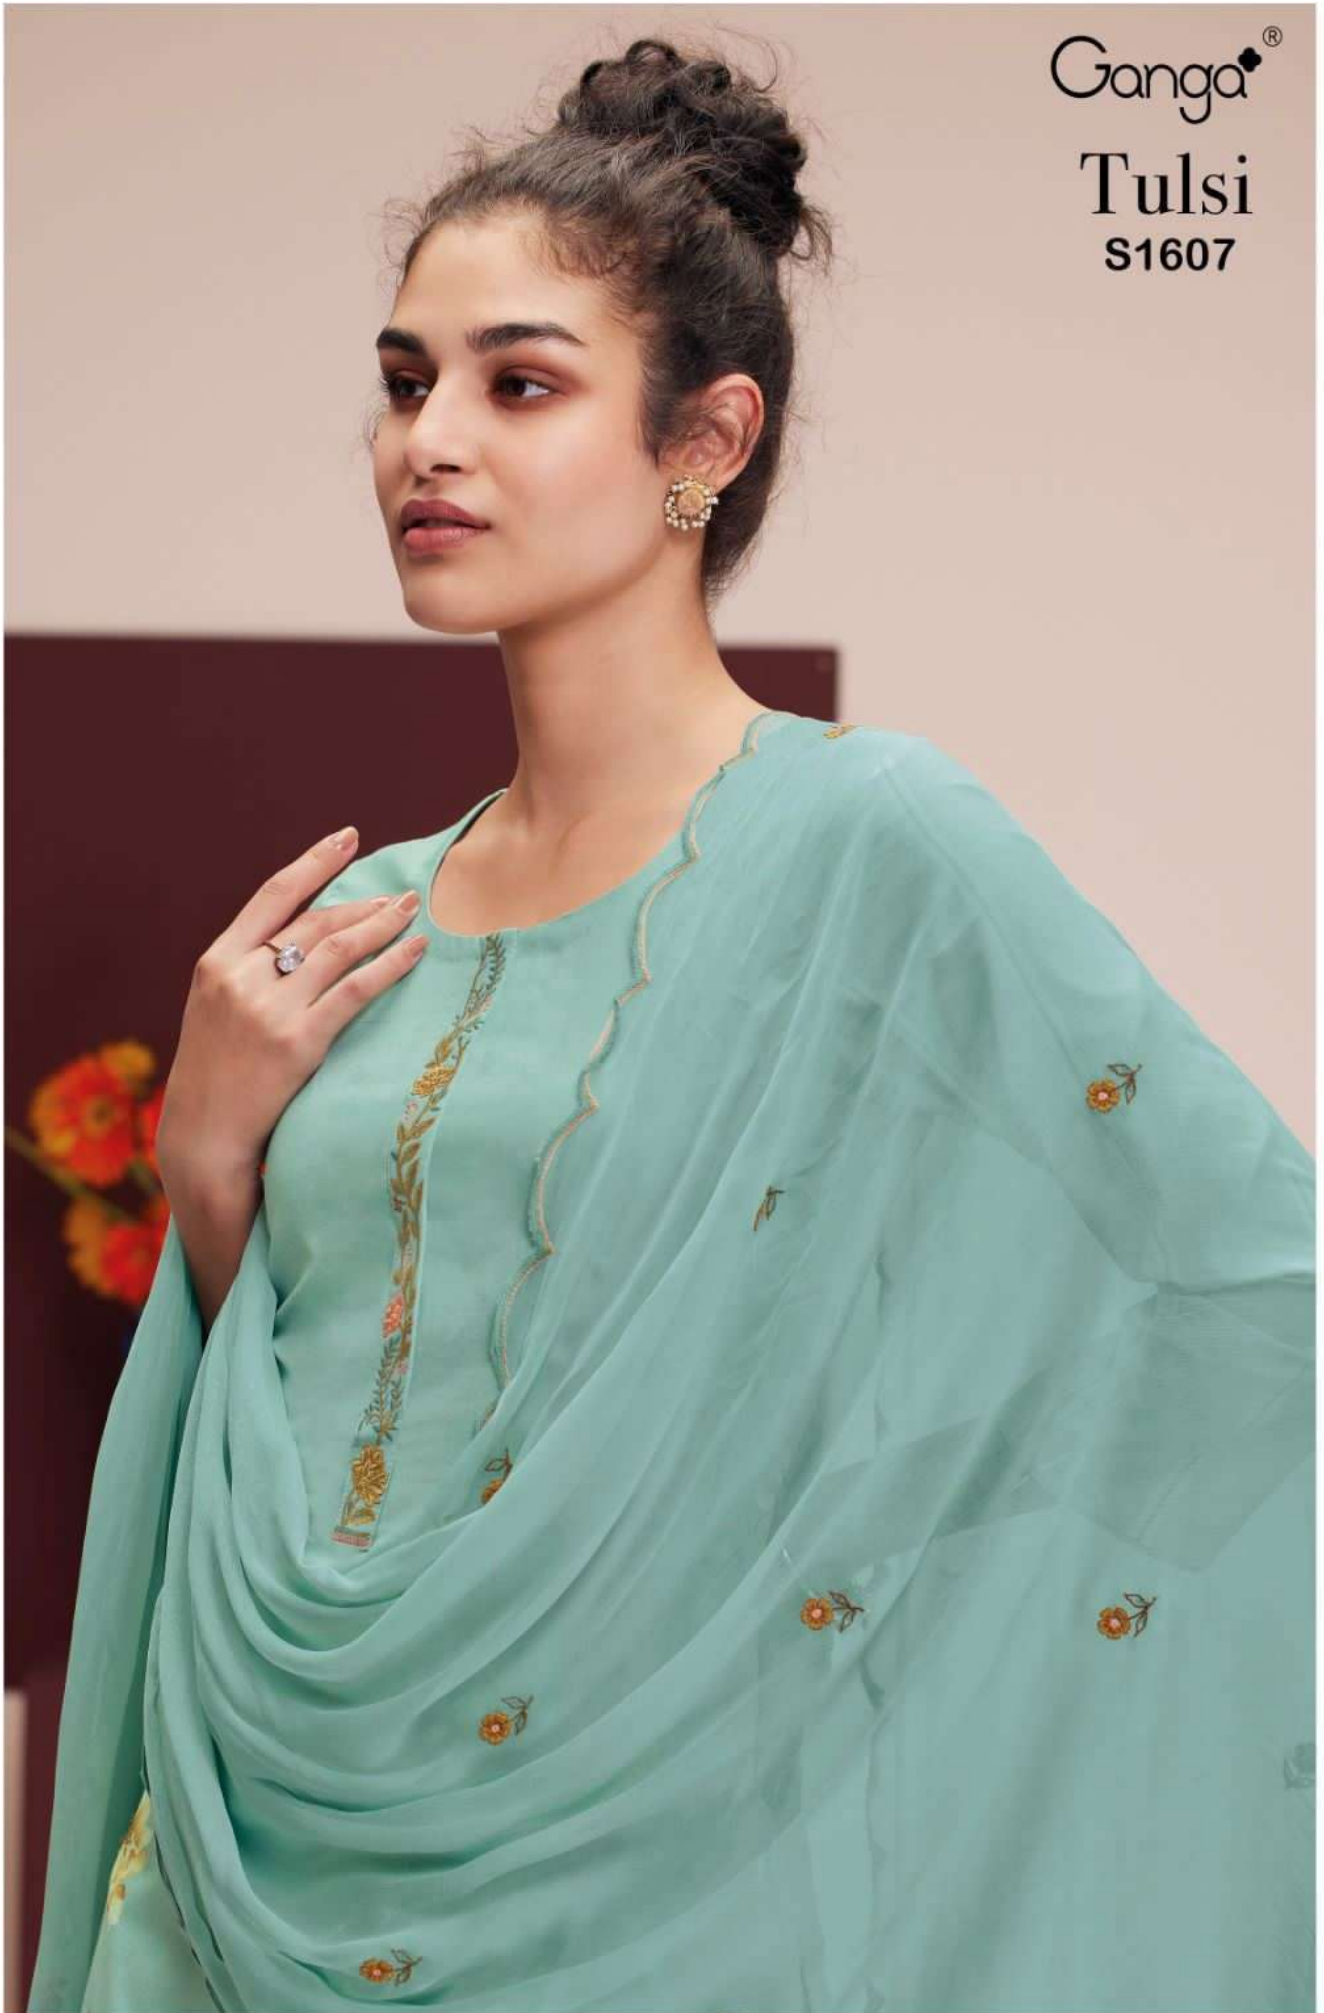

Ganga®

Tulsi

S1607

Ganga®

Tulsi

S1607

Ganga®

S1607-A

S1607-C

S1607-D

Ganga[®]

Tulsi

S1607- A/B/C/D

PRODUCT NAME	<i>TULSI</i>
D.NO.	S1607
DESCRIPTION	TOP PREMIUM COTTON PRINTED WITH EMBROIDERY AND HAND WORK BOTTOM PREMIUM COTTON SOLID DUPATTA PURE CHIFFON SOLID WITH EMBROIDERY AND CUT WORK
HSN CODE	520851
WHOLESALE PRICE	1640/- EACH+GST(EXTRA)