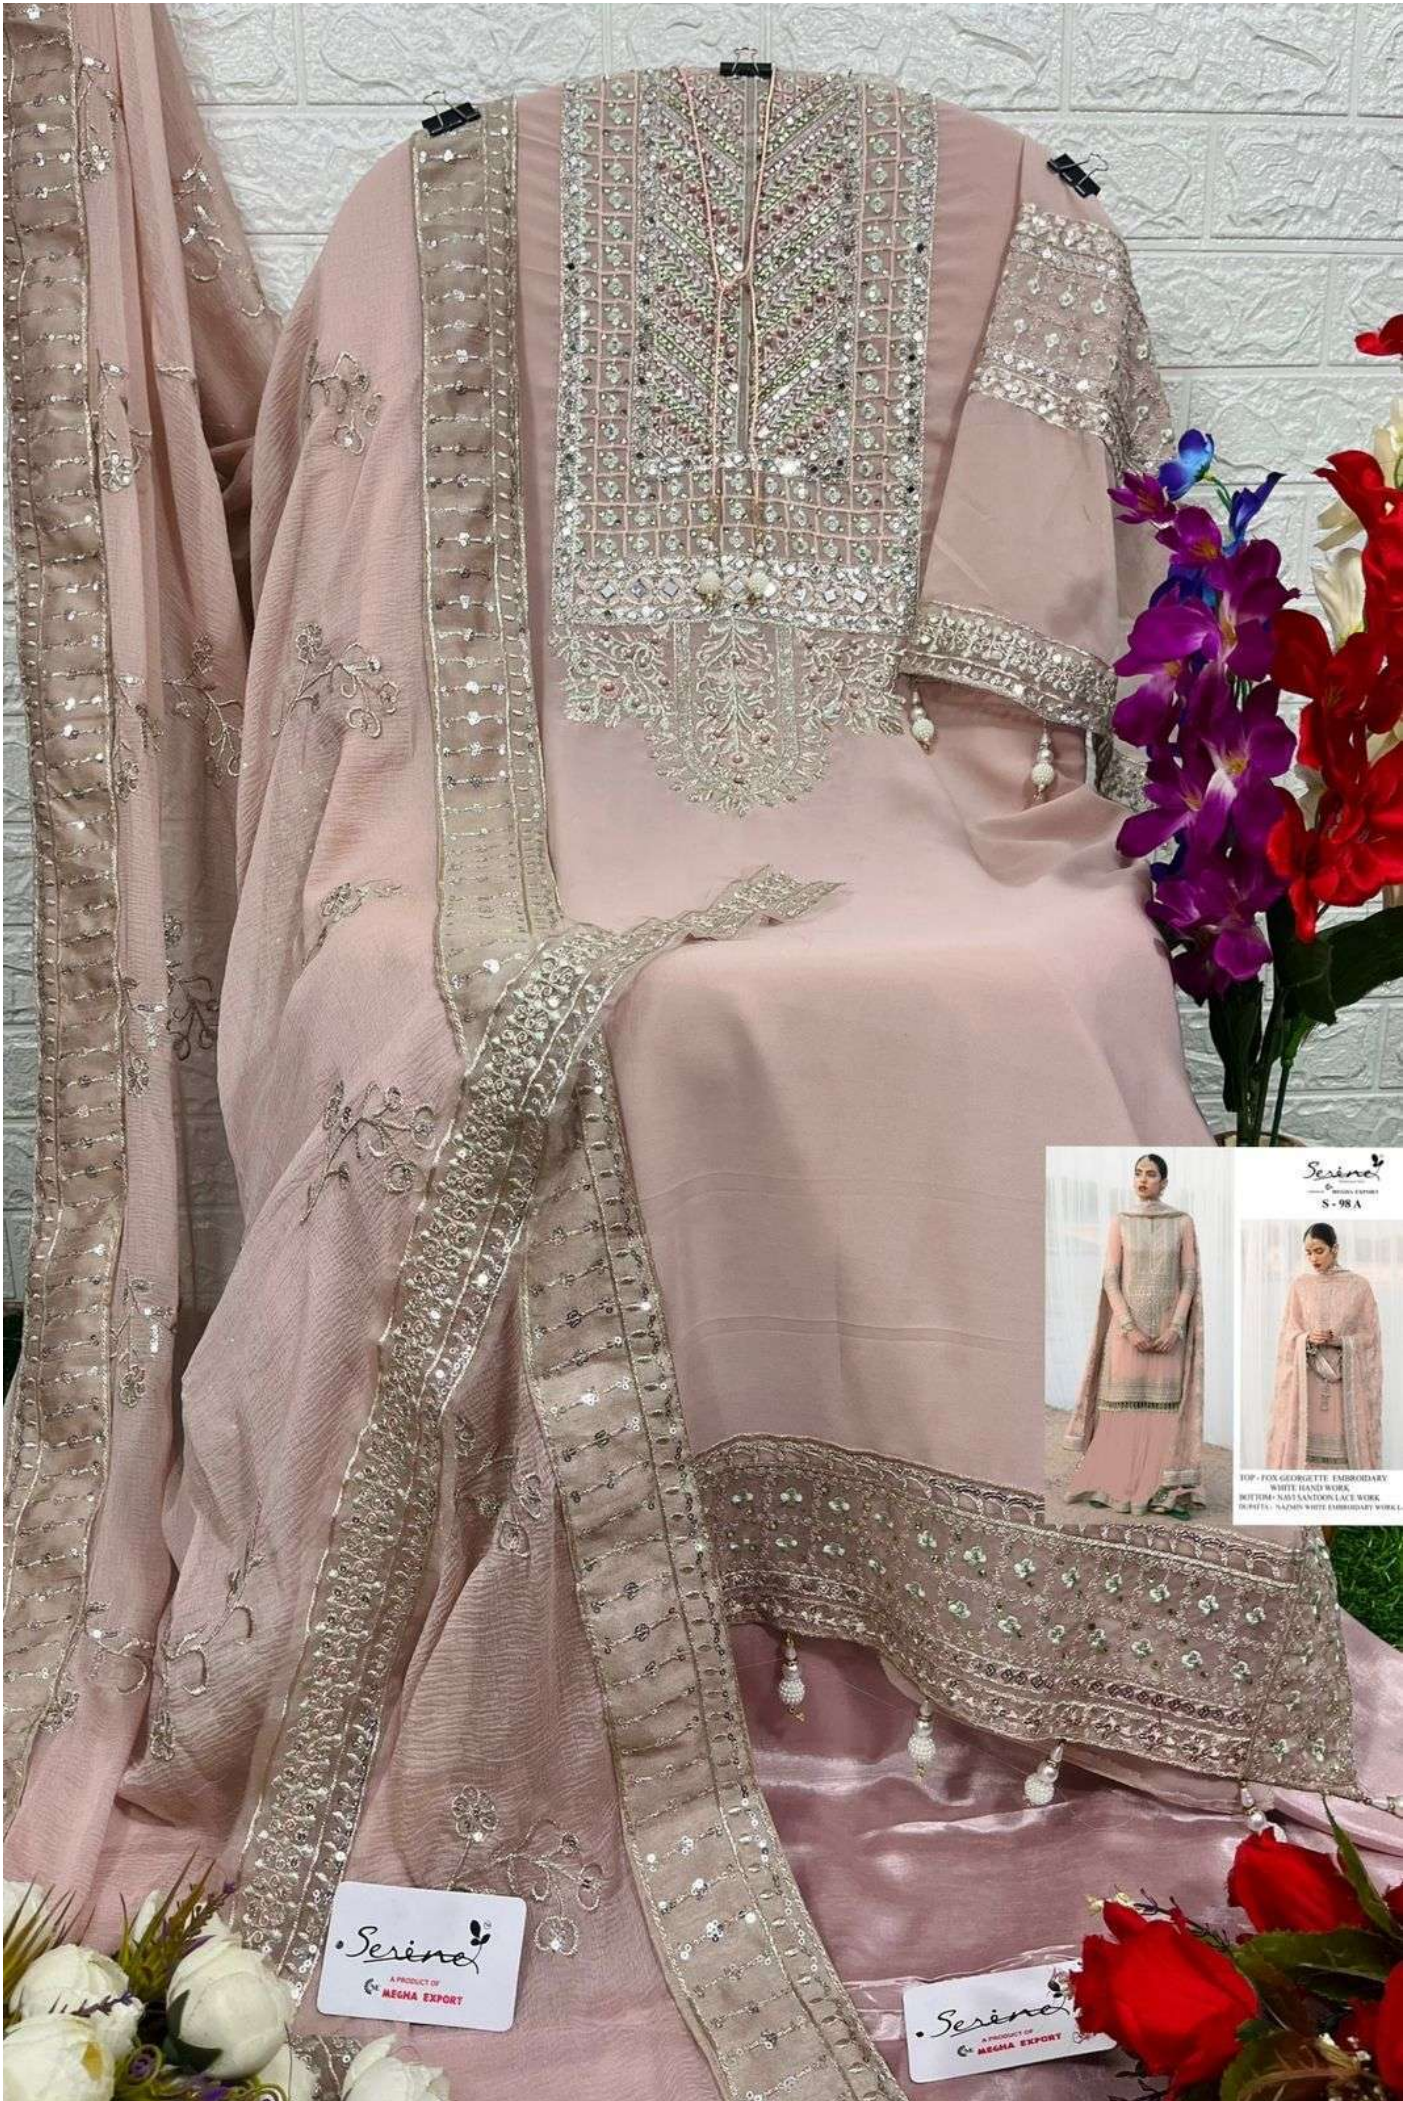

Serina
A PRODUCT OF
MEGHA EXPORT

Serina
A PRODUCT OF
MEGHA EXPORT