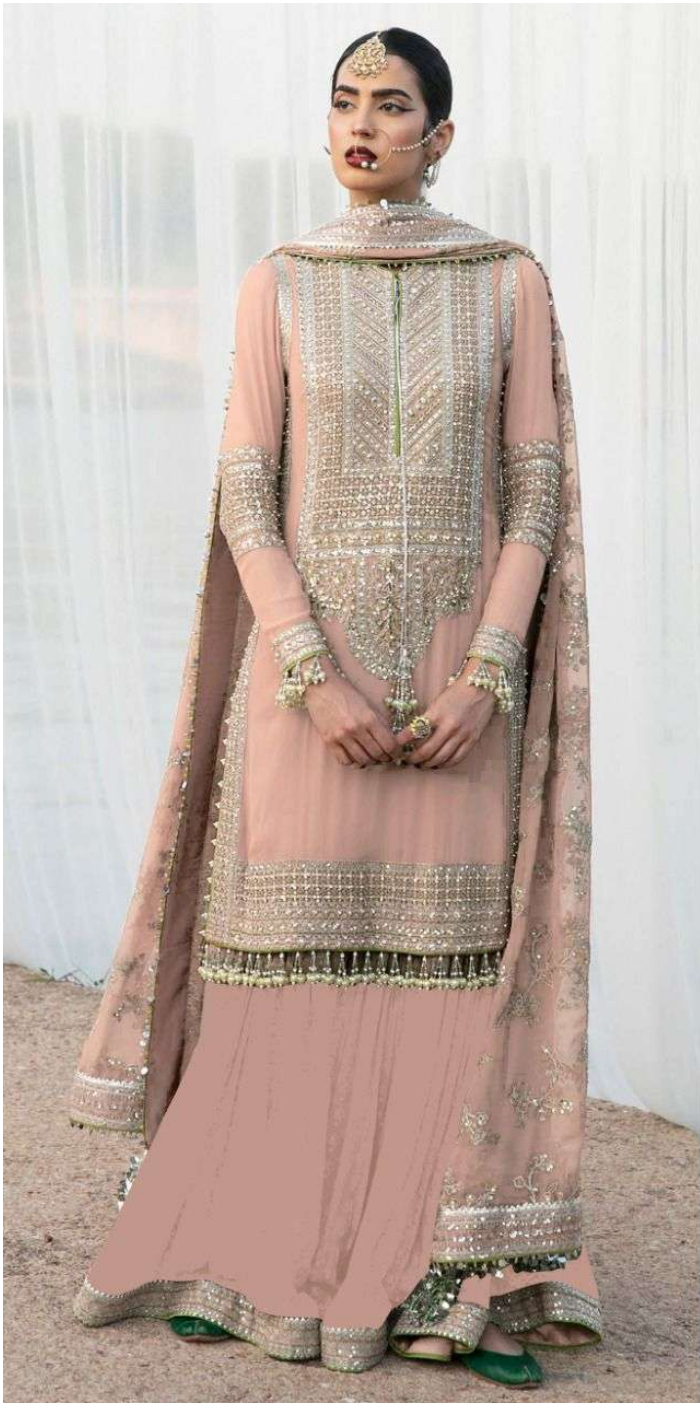

*Serine*TM
Pakistani Suit
A BRAND BY  MEGHA EXPORT
S - 98 A

TOP - FOX GEORGETTE EMBROIDERD
WITH HAND WORK
BOTTOM- HAEVY SANTOON WITH LACE WORK
INNER - HAVI SANTOON
DUPATTA - NAZNEEN HAEVY EMBROIDERED
WITH FOR SIDE LACE WORK

*Serina*TM
Pakistani Suit
A BRAND BY  MEGHA EXPORT
S - 98 A

TOP - FOX GEORGETTE EMBROIDERD
WITH HAND WORK
BOTTOM- HAEVY SANTOON WITH LACE WORK
INNER - HAVI SANTOON
DUPATTA - NAZNEEN HAEVY EMBROIDERED
WITH FOR SIDE LACE WORK