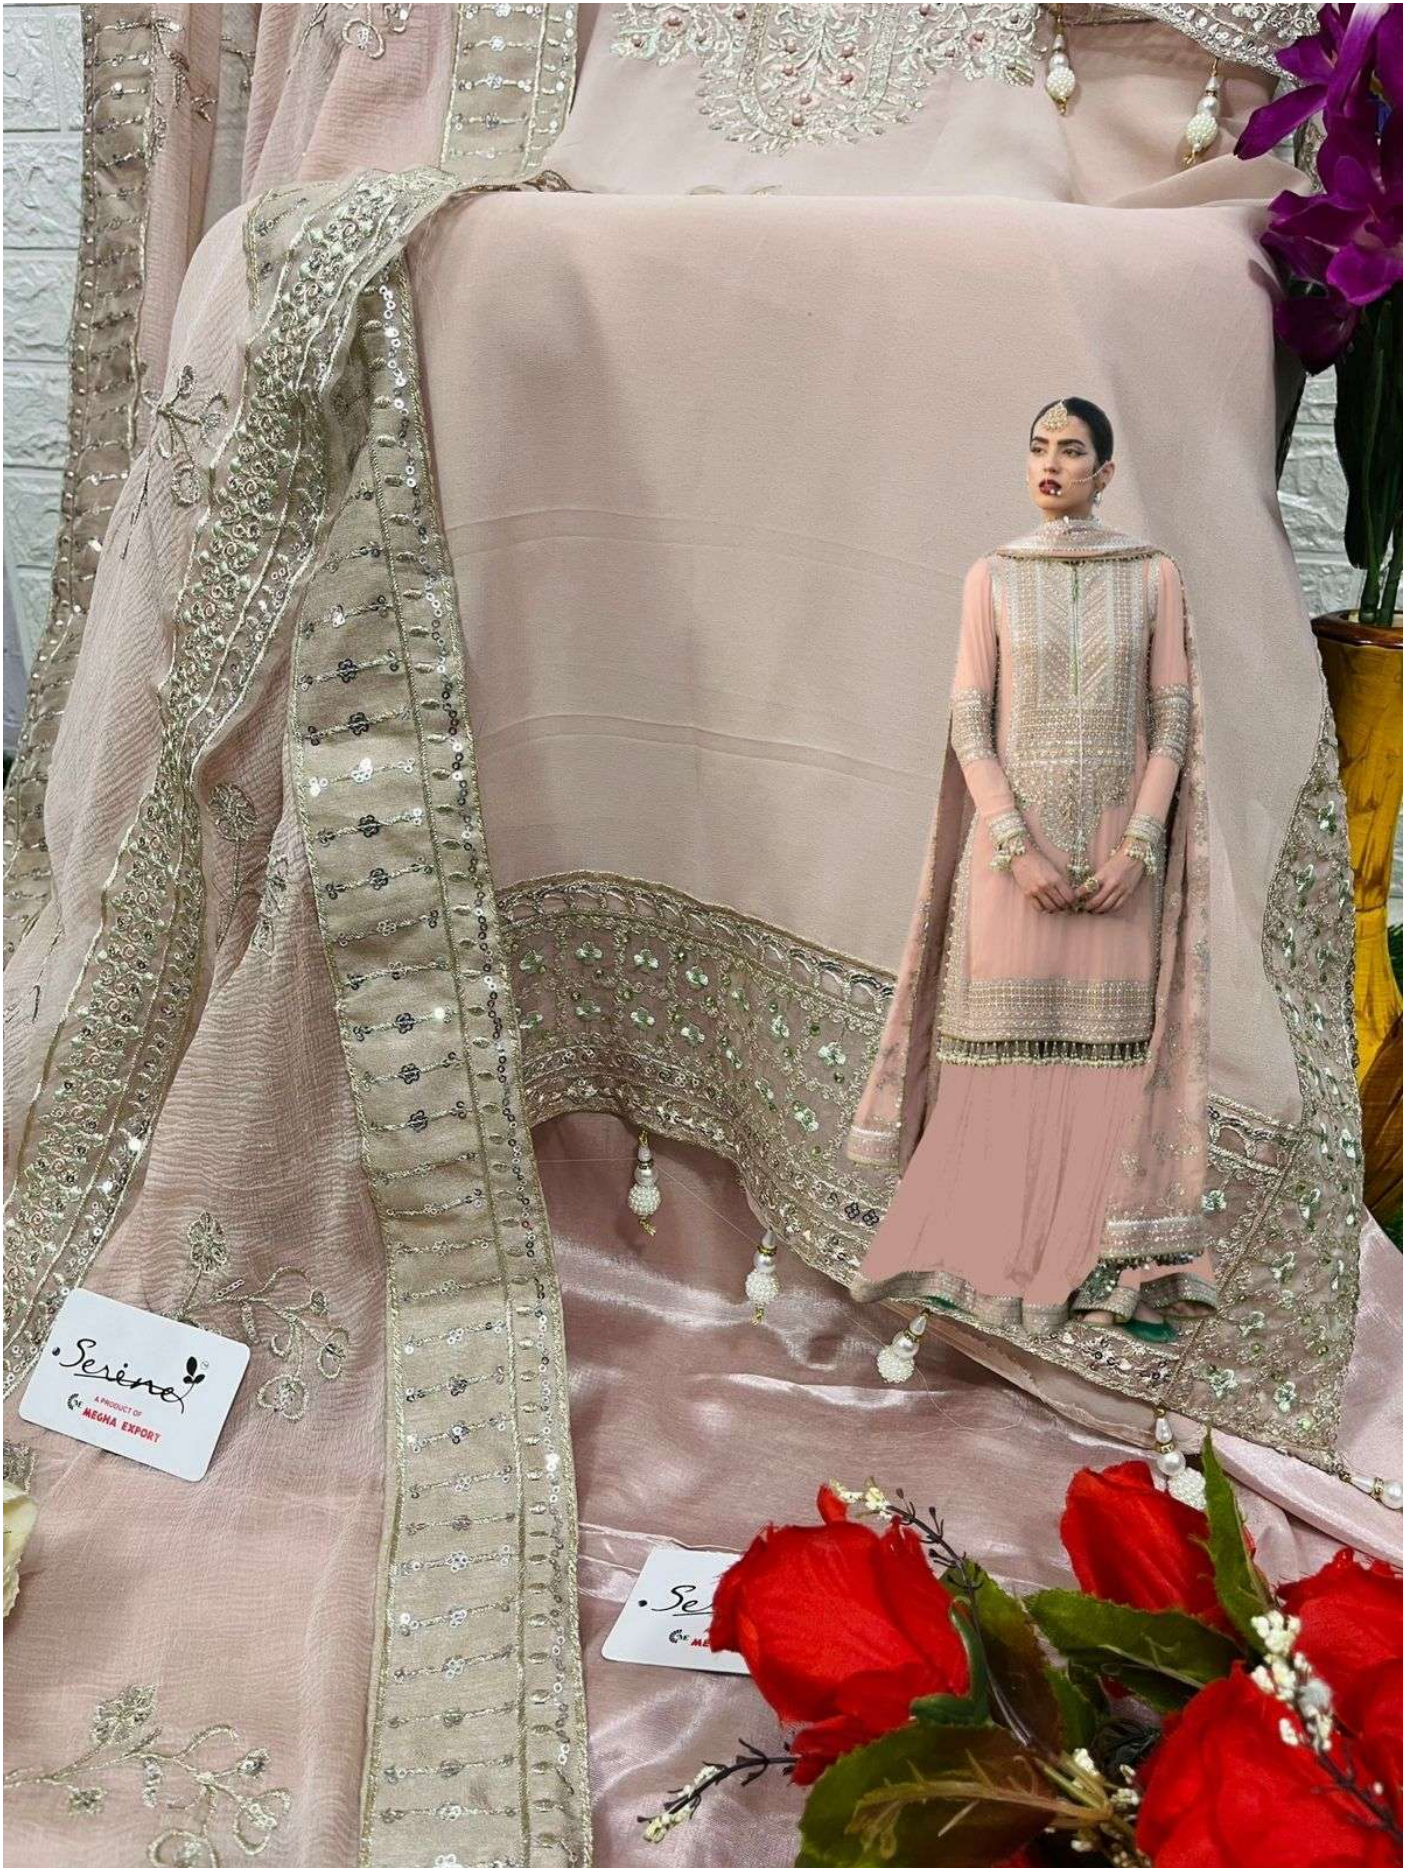

*Serine*TM
Pakistani Suit
A BRAND BY  MEGHA EXPORT
S - 98 A

TOP - FOX GEORGETTE EMBROIDERD
WITH HAND WORK
BOTTOM- HAEVY SANTOON WITH LACE WORK
INNER - HAVI SANTOON
DUPATTA - NAZNEEN HAEVY EMBROIDERED
WITH FOR SIDE LACE WORK

*Serina*TM
Pakistani Suit
A BRAND BY  MEGHA EXPORT
S - 98 A

TOP - FOX GEORGETTE EMBROIDERD
WITH HAND WORK
BOTTOM- HAEVY SANTOON WITH LACE WORK
INNER - HAVI SANTOON
DUPATTA - NAZNEEN HAEVY EMBROIDERED
WITH FOR SIDE LACE WORK

Serina
A PRODUCT OF
MEGHA EXPORT

Serina
A PRODUCT OF
MEGHA EXPORT

Serina
S-98A
TOP- FOX GEORGETTE EMBROIDERY
WHITE HAND WORK
BOTTOM- NARI SANTON LACE WORK
DUPPIYA- NARIN WHITE EMBROIDRY WORK

Sereno
A PRODUCT OF
MEGA EXPORT