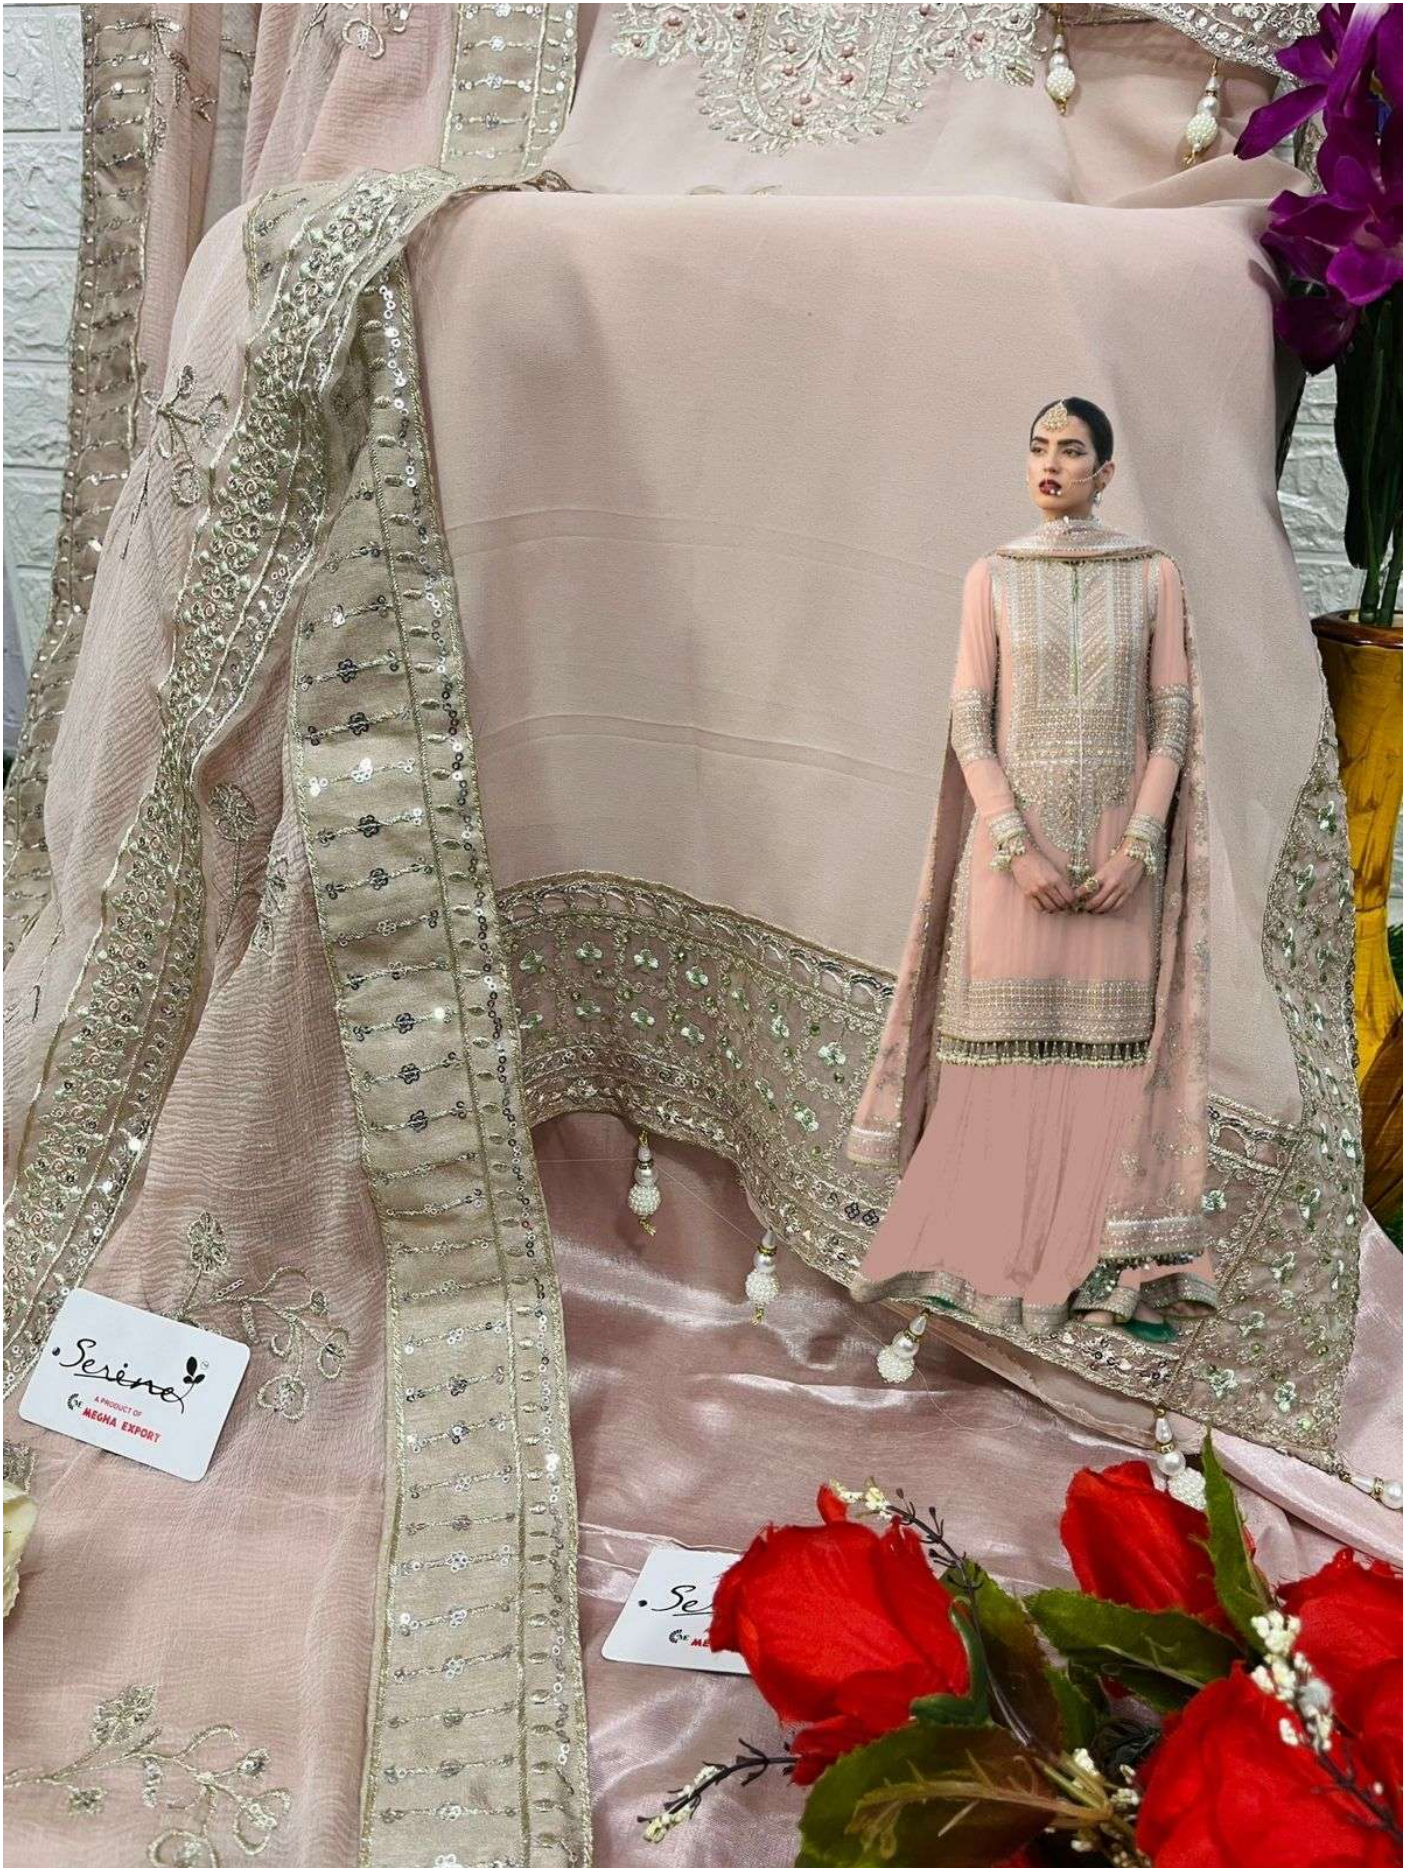

*Serina*TM
Pakistani Suit
A BRAND BY  MEGHA EXPORT
S - 98 A

TOP - FOX GEORGETTE EMBROIDERD
WITH HAND WORK
BOTTOM- HAEVY SANTOON WITH LACE WORK
INNER - HAVI SANTOON
DUPATTA - NAZNEEN HAEVY EMBROIDERED
WITH FOR SIDE LACE WORK

Serina
A PRODUCT OF
MEGHA EXPORT
S-98A

TOP- FOX GEORGETTE EMBROIDERY
WHITE HAND WORK
BOTTOM- NARI SANDOOL LACE WORK
DUPPIYA- NARIN WHITE EMBROIDRY WORK

Serina
A PRODUCT OF
MEGHA EXPORT

Serina
A PRODUCT OF
MEGHA EXPORT