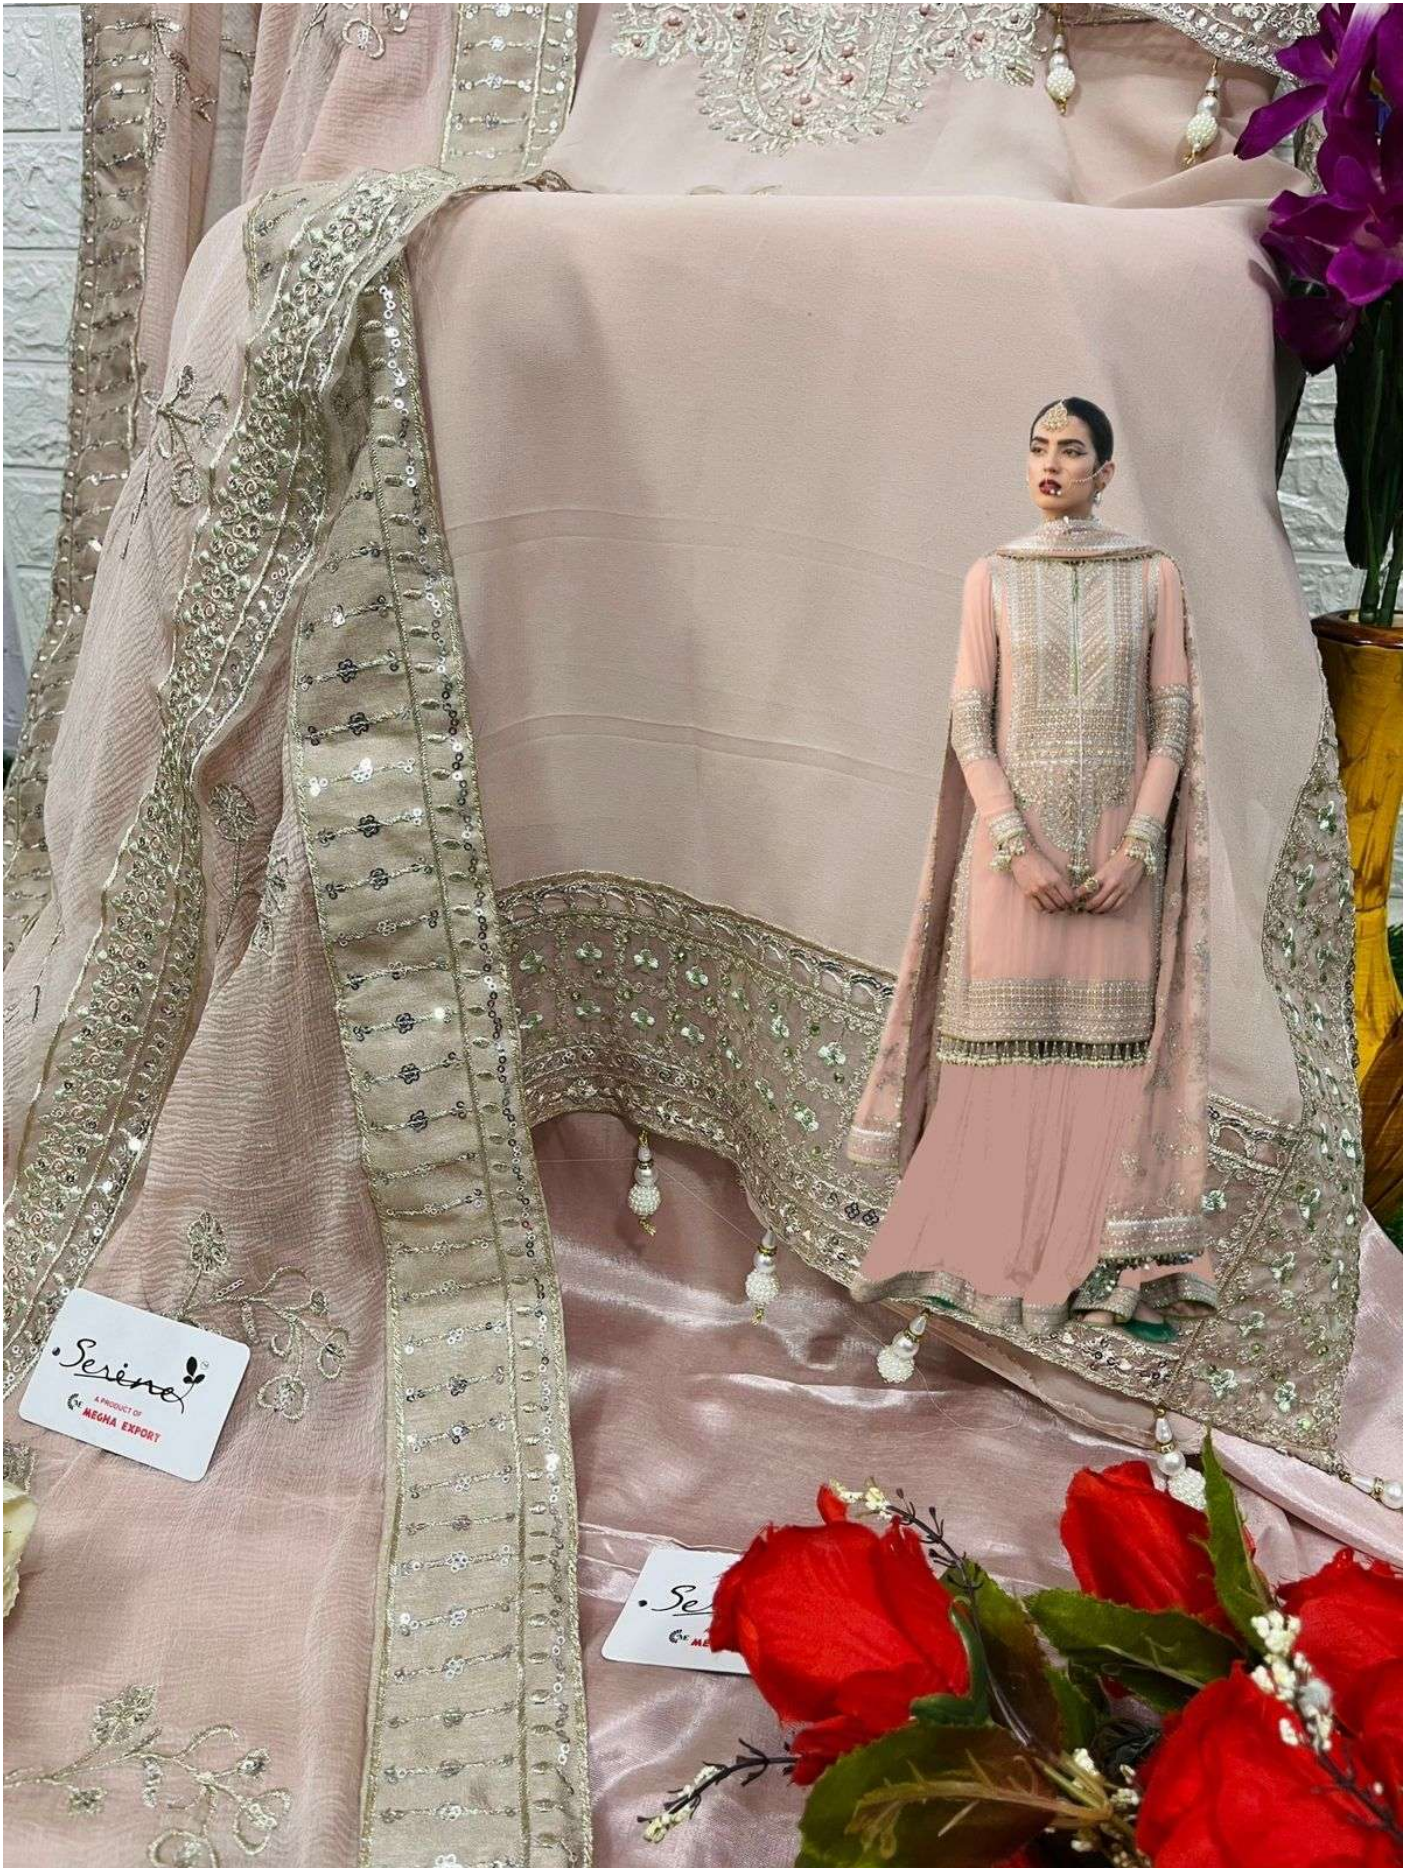

*Serine*<sup>TM</sup>  
Pakistani Suit  
A BRAND BY  MEGHA EXPORT  
**S - 98 A**

TOP - FOX GEORGETTE EMBROIDERD  
WITH HAND WORK  
BOTTOM- HAEVY SANTOON WITH LACE WORK  
INNER - HAVI SANTOON  
DUPATTA - NAZNEEN HAEVY EMBROIDERED  
WITH FOR SIDE LACE WORK

Serino  
A PRODUCT OF  
MEGHA EXPORT

Serino  
A PRODUCT OF  
MEGHA EXPORT

Serino  
A PRODUCT OF  
MEGHA EXPORT  
S-98A  
TOP- FOX GEORGETTE EMBROIDERY  
WHITE HAND WORK  
BOTTOM- NARI SANTON LACE WORK  
DETAILS- NAPIN WHITE EMBROIDERY WORK