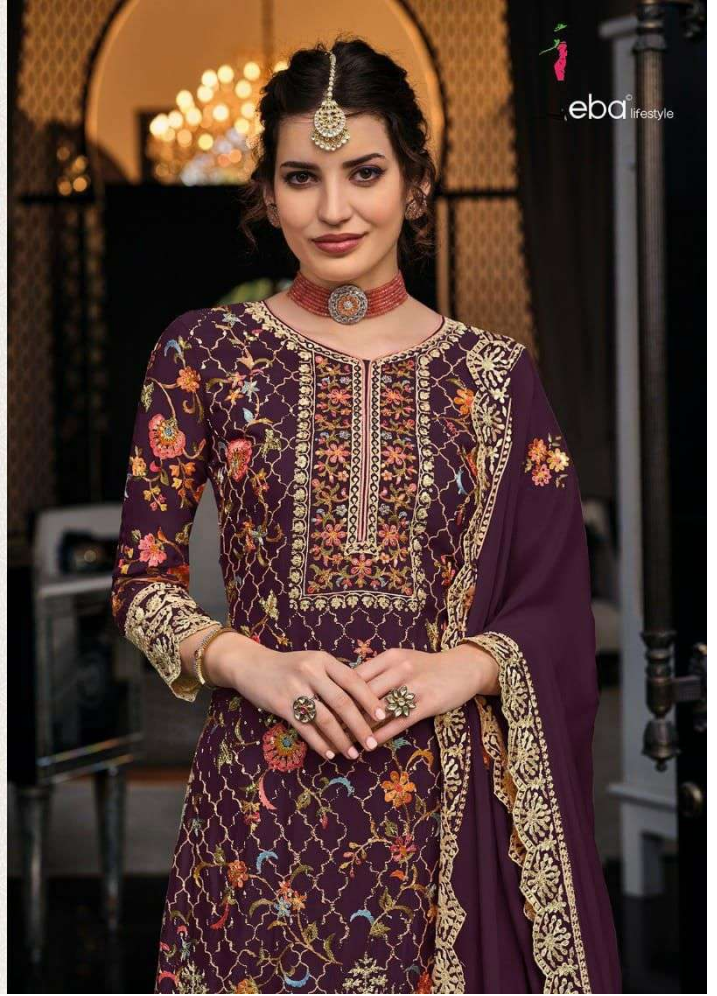

# SHAGUN

COLOR EDITION-8

eba lifestyle

SHAGUN | 1447-A

eba lifestyle

SHAGUN | 1447-D

SHAGUN | 1447-C

SHAGUN | 1447-B