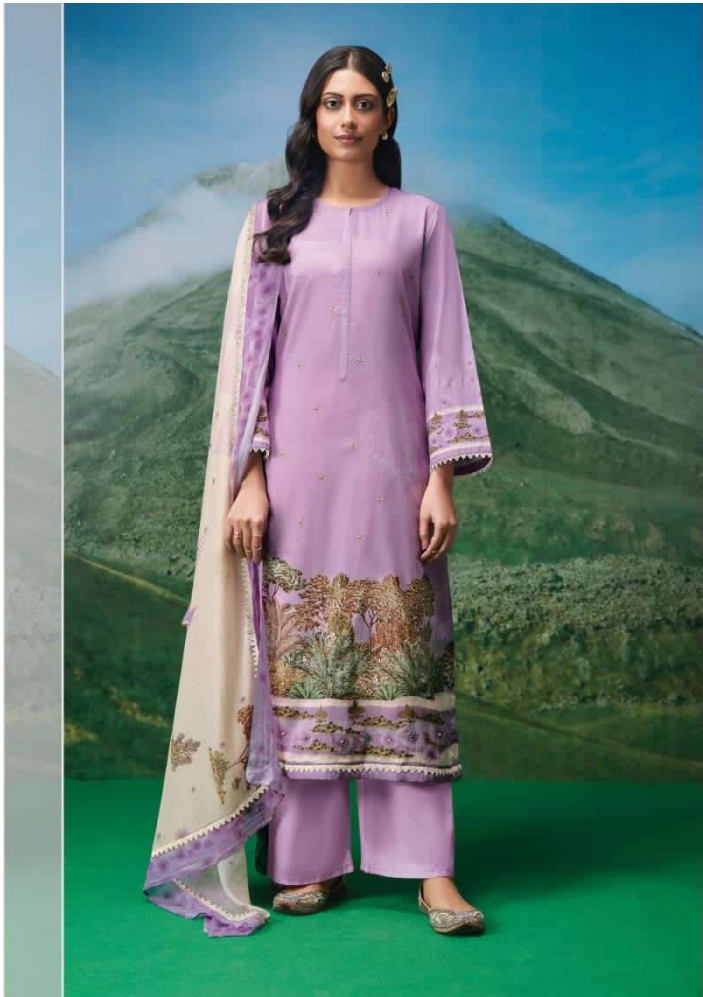

SARG

165 TREES