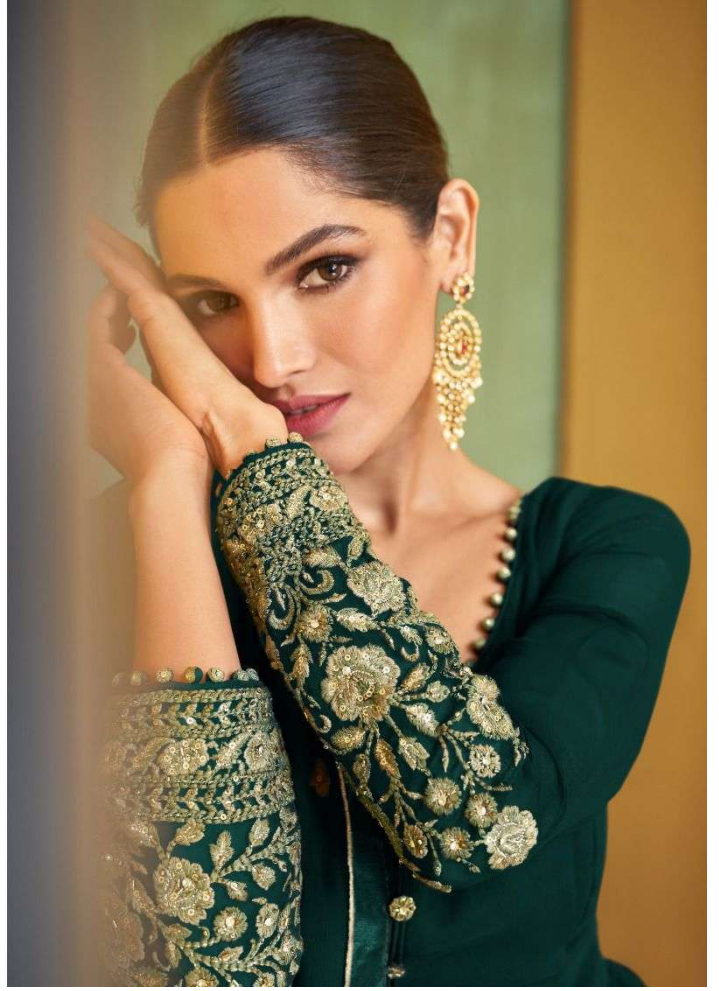

INSPIRE
897 32 38059

SAYURI[®]
Designer

ALIZEH
GOLD

INSPIRE
897 32 38059

SAYURI[®]
Designer

ALIZEH
GOLD

SAYURI[®]
Designer
ALIZEH
GOLD

5220

5220-A

5220-D

5220-B

5220-C

SAYURI[®]
Designer
ALIZEH
GOLD