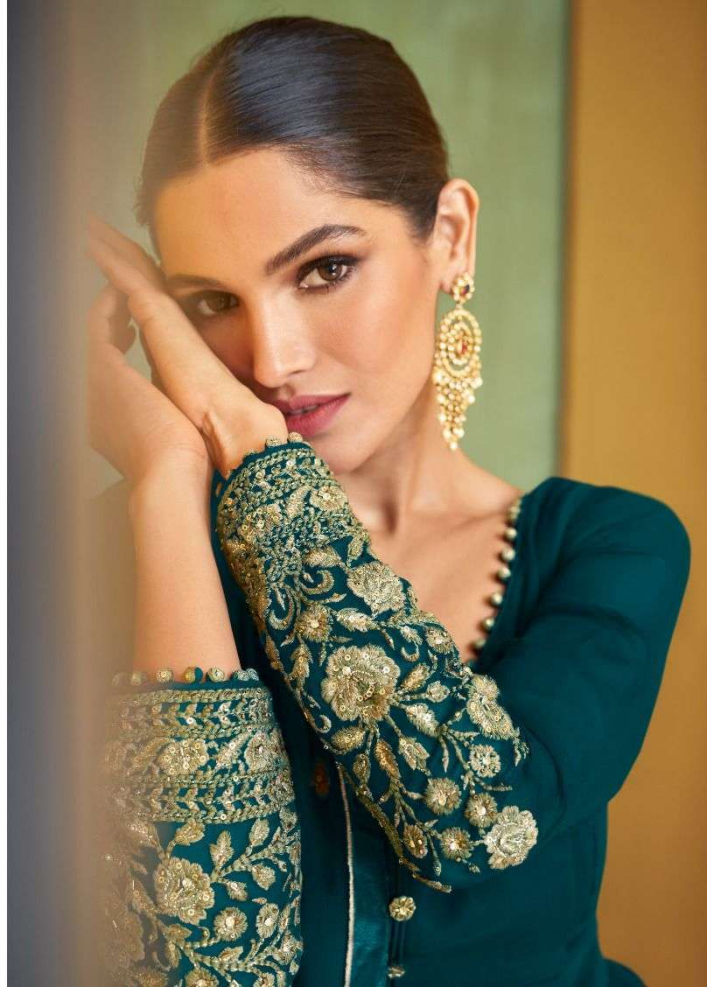

INSPIRE
897 32 38059

SAYURI[®]
Designer

ALIZEH
GOLD

INSPIRE
897 32 38059

SAYURI[®]
Designer

ALIZEH
GOLD

SAYURI[®]
Designer
ALIZEH
GOLD

5220

5220-A

5220-D

5220-B

5220-C

SAYURI[®]
Designer
ALIZEH
GOLD