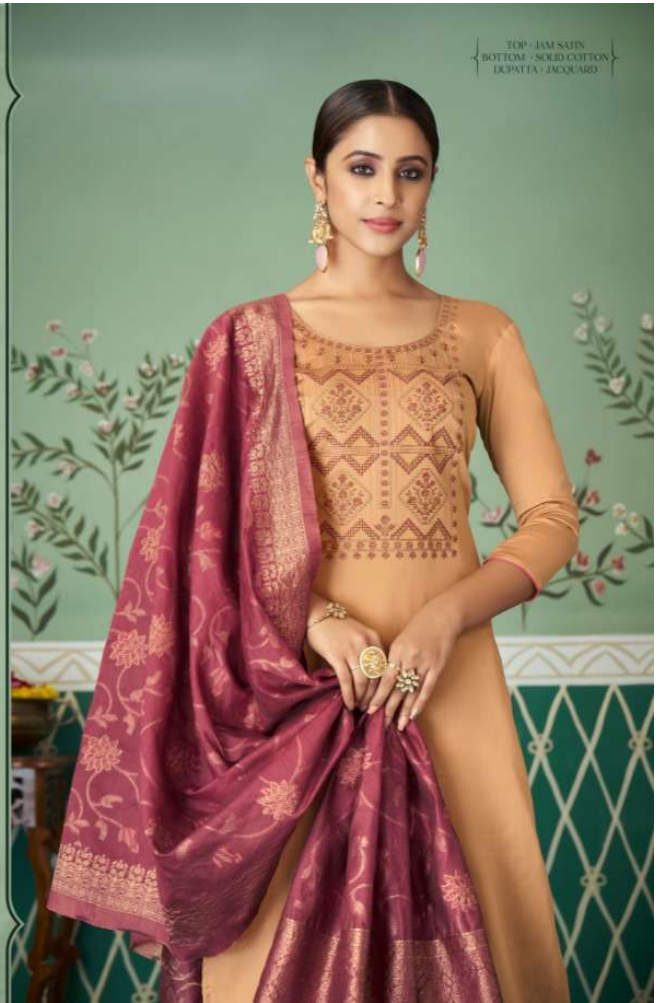

Leela
A Brand by LCTM

AMORA

Leela
A Brand by LCTM

AMORA

Leela
A Brand by LCTM

Amora

TOP :-
JAM SATIN

BOTTOM :-
SOLID COTTON

Amora • 1002

Amora • 1003

Amora • 1004

Amora • 1005

Amora • 1006

Amora • 1002

TOP - JAM SATIN
BOTTOM - SOLID COTTON
DUPATTA - JACQUARD

LCTM
OVERSEAS PVT. LTD.
2018
Leela
A brand by LCTM

TOP - JAM SATEEN
BOTTOM - SOLID COTTON
DUPATTA - JACQUARD

Amora • 1003