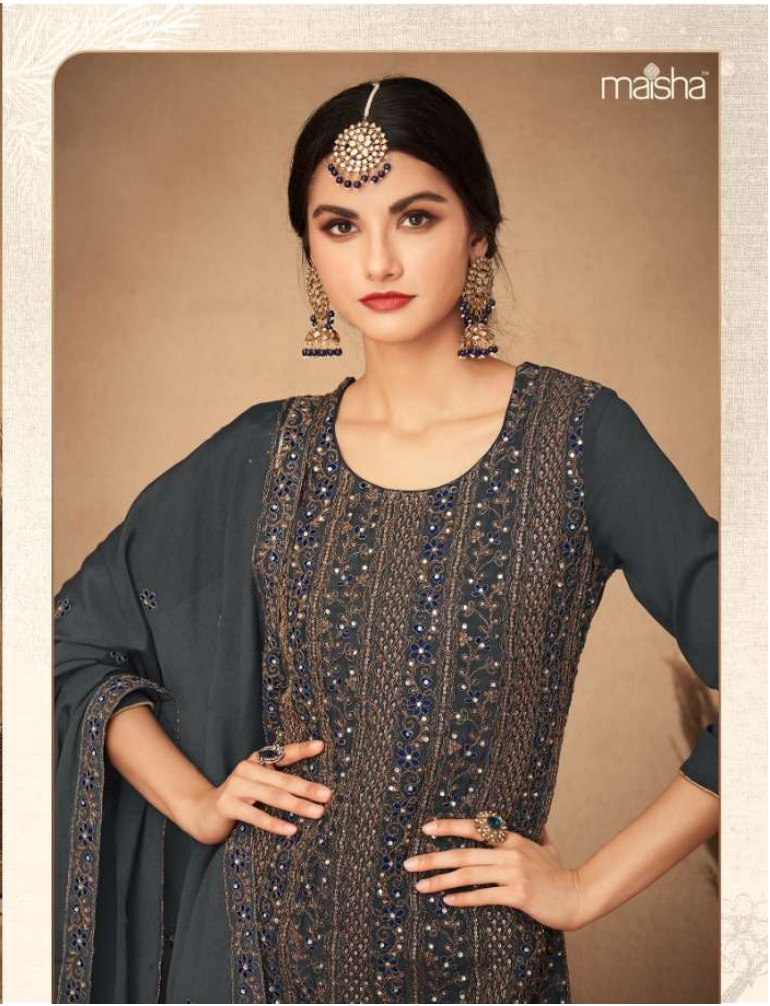

maisha™

Rosemeen

maisha™

A woman with dark hair is seated, wearing a vibrant green outfit with intricate gold and teal embroidery. She is adorned with large, ornate gold earrings and a matching forehead ornament. The background is a soft, neutral-toned wall with a vase of white flowers visible on the left. The brand name 'maisha' is printed in the top right corner.