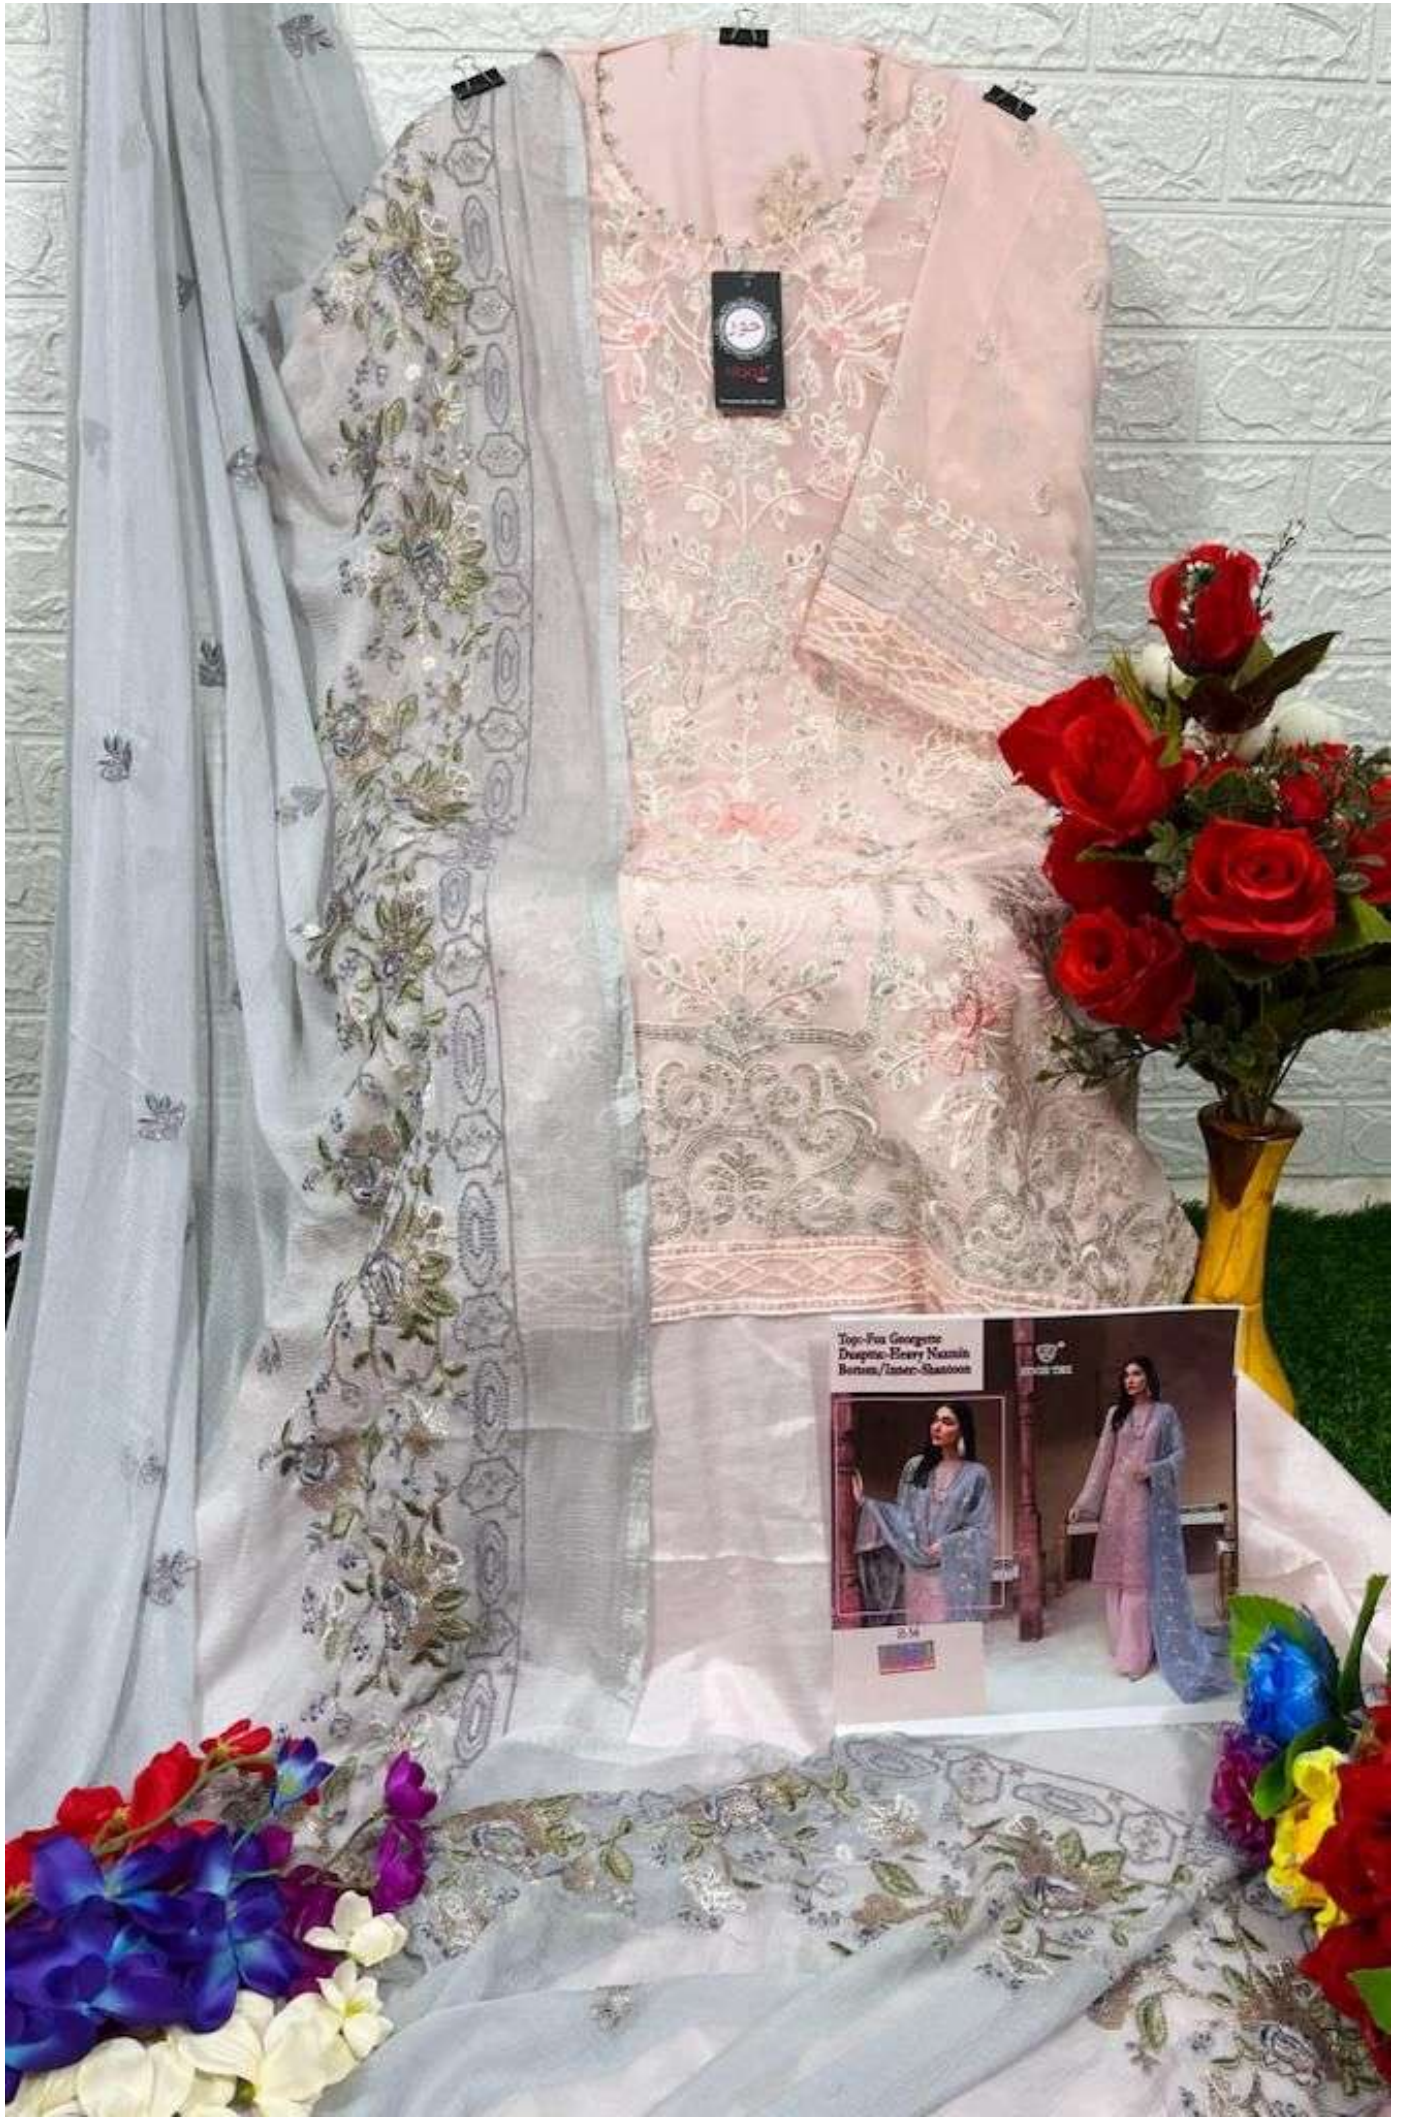

**Top:-Fox Georgette**  
**Duapatta:-Heavy Nazmin**  
**Bottom/Inner:-Shantoon**

  
**HOOR TEX**

**H-54**

Top: Fes Georgette  
Dress: Heavy Nazim  
Bottom: Inter-Shantoon

5.14

**Top:-Fox Georgette**  
**Duapatta:-Heavy Nazmin**  
**Bottom/Inner:-Shantoon**

  
**HOOR TEX**

**H-54**

Top: Fox Georgette  
Dupatta: Heavy Nazmin  
Bottom/Inner: Shantoon

\$54

Dupatta

Sleeves

Back work

Top-Fox Gorgeous  
Dupata-Heavy Neemin  
Bottom-Inner-Shantoon