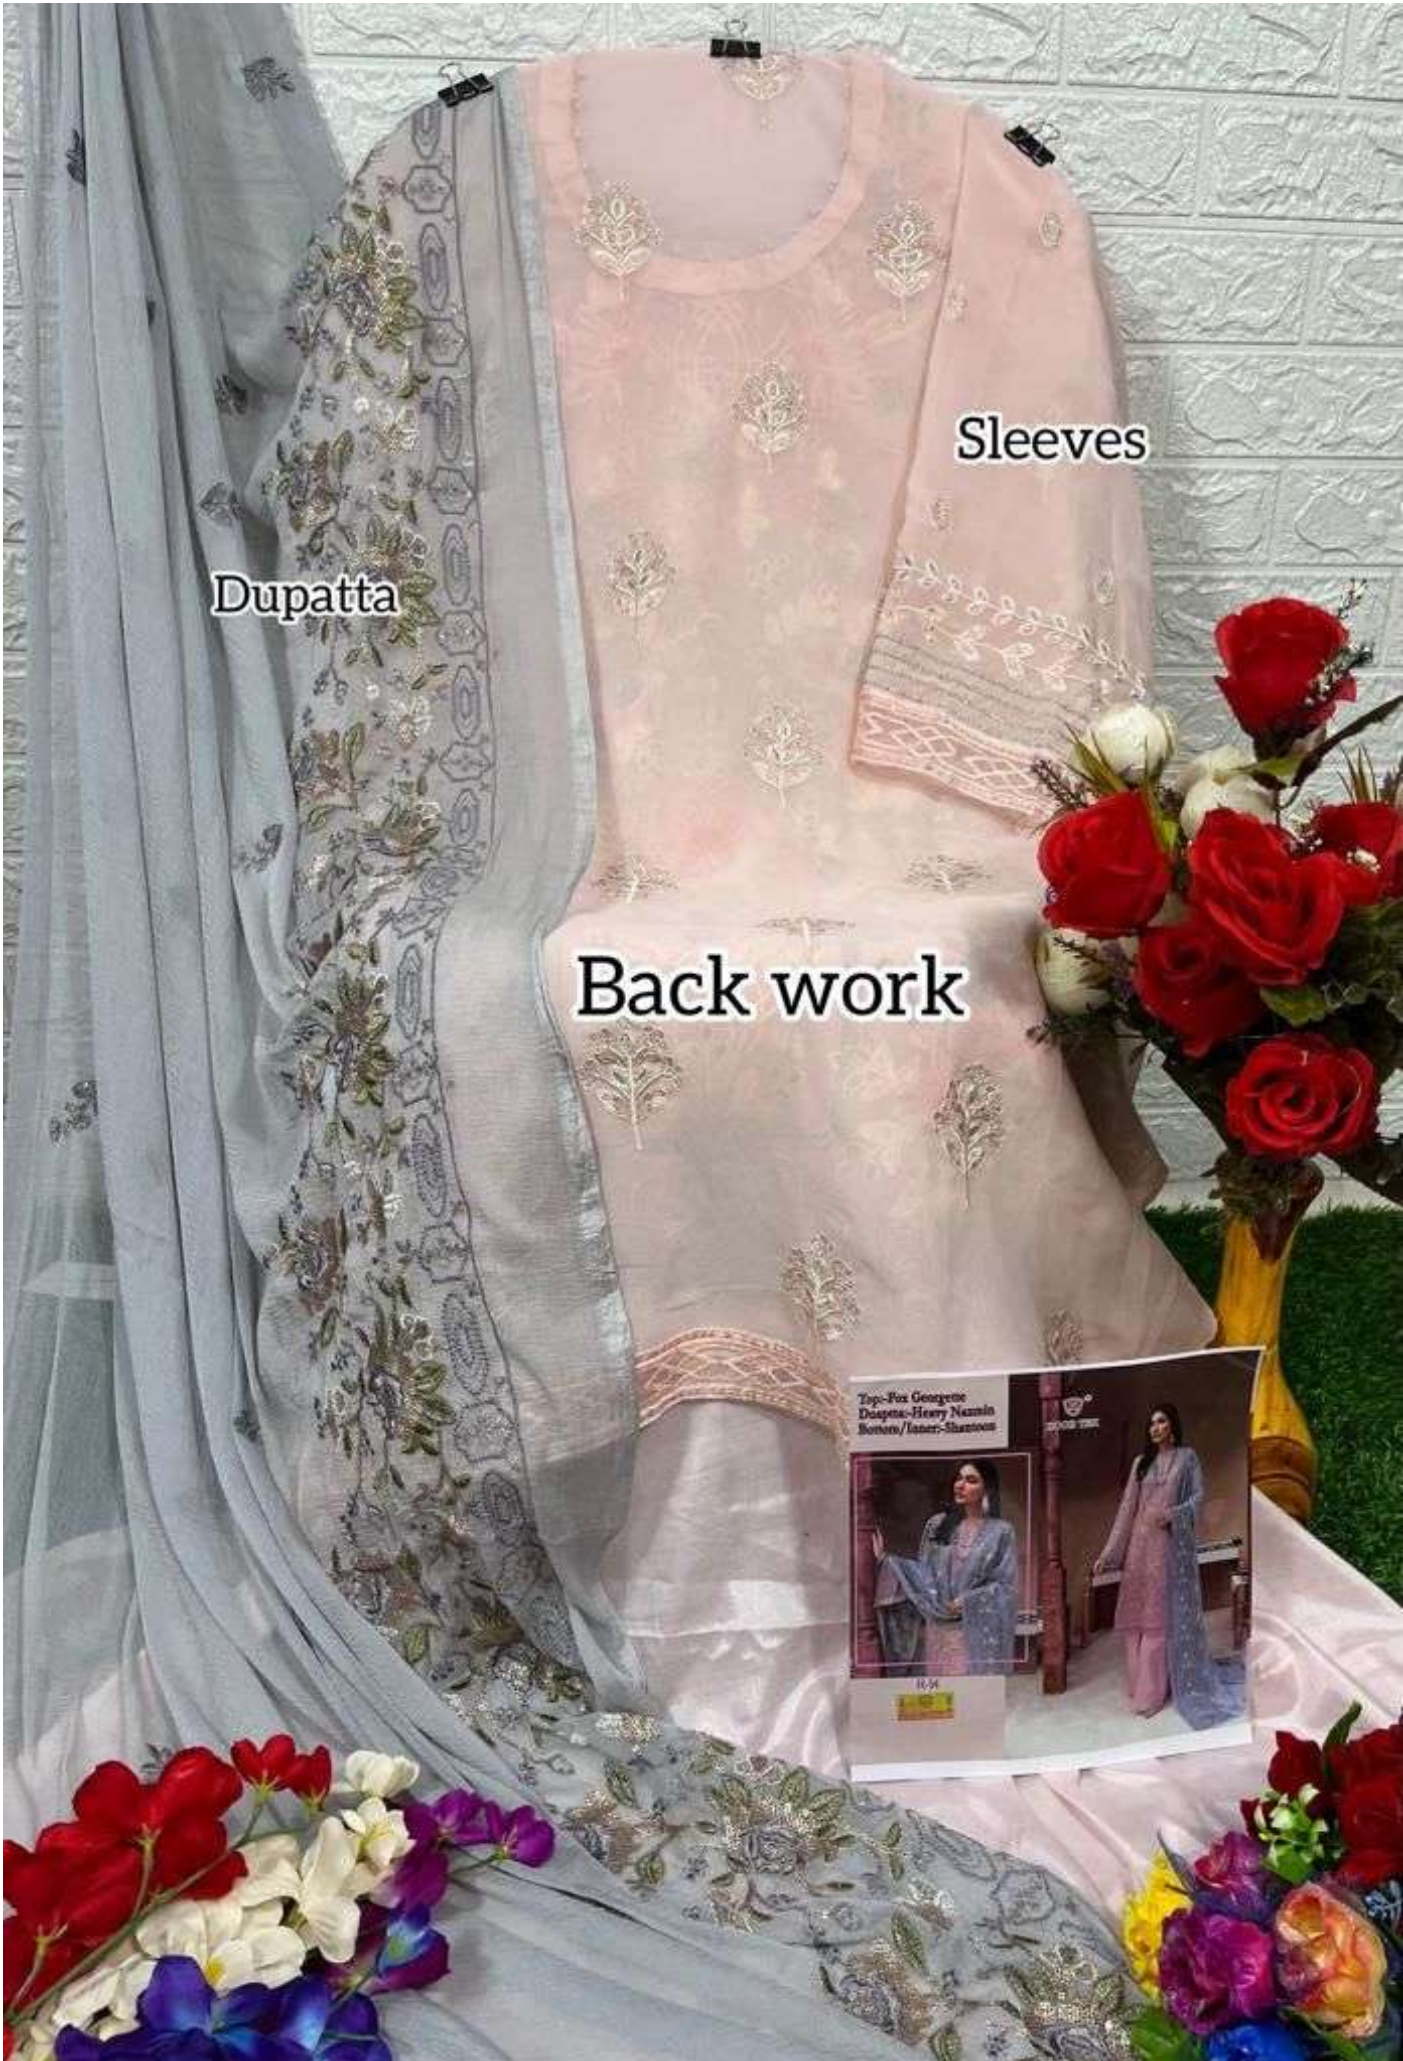

**Top:-Fox Georgette**  
**Duapatta:-Heavy Nazmin**  
**Bottom/Inner:-Shantoon**

  
**HOOR TEX**

**H-54**

Top: Fes Georgette  
Dress: Heavy Nazim  
Bottom: Inter-Shantoon

5.14

**Top:-Fox Georgette**  
**Duapatta:-Heavy Nazmin**  
**Bottom/Inner:-Shantoon**

  
**HOOR TEX**

**H-54**

Top: Fox Georgette  
Dupatta: Heavy Nazmin  
Bottom/Inner: Shantoon

\$54

Dupatta

Sleeves

Back work

Top-Fox Gorgeous  
Dupata-Heavy Neemin  
Bottom-Inner-Shantoon