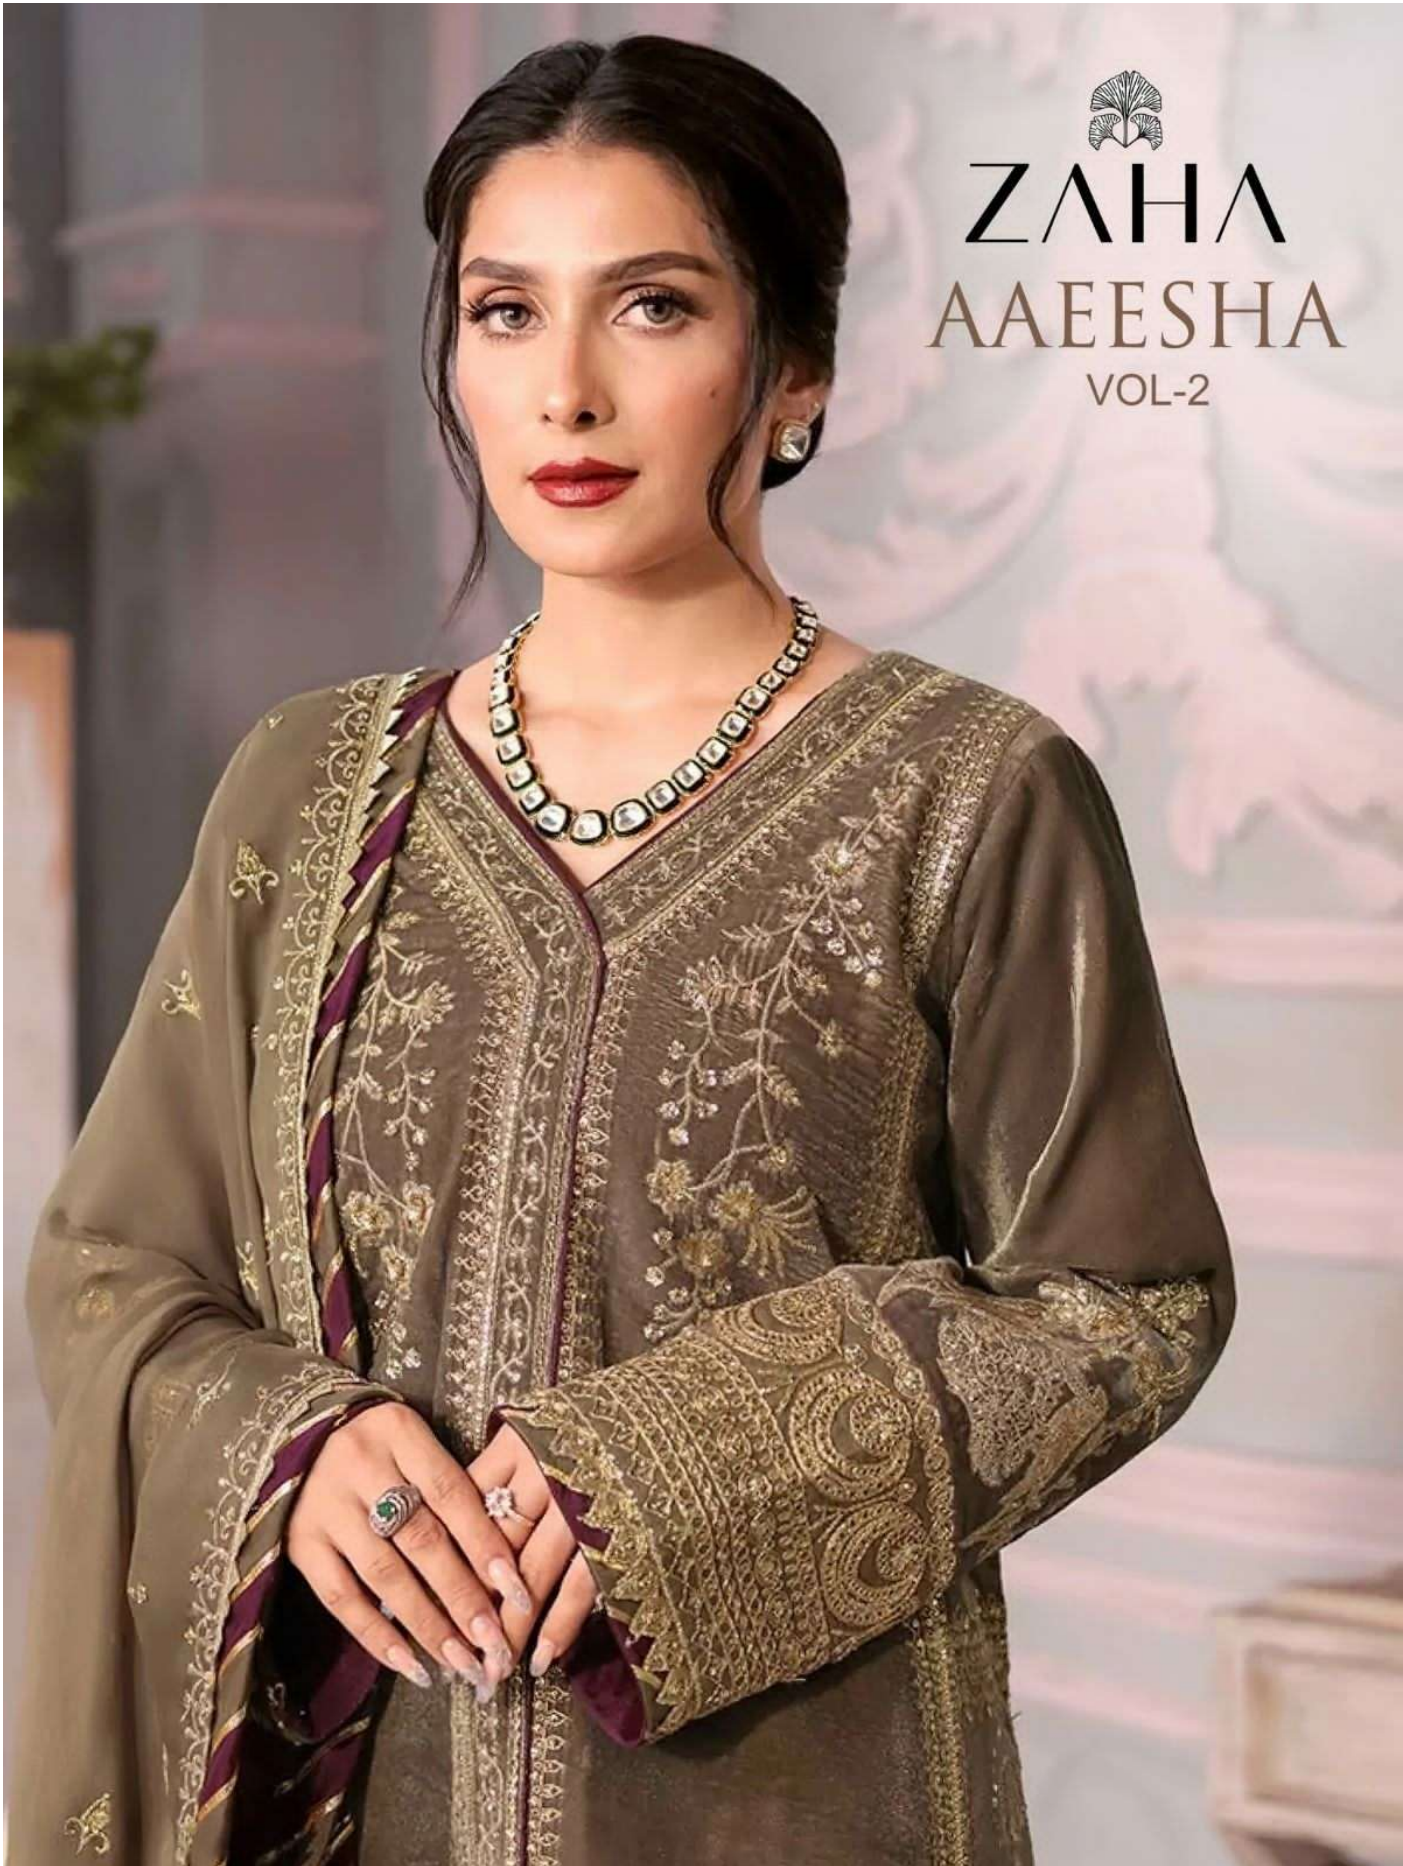

ZAHA  
AAEESHA  
VOL-2

AAEESHA  
VOL-2

**TOP** Fox Georgette  
with Embroidery

ZAHA

**BOTTOM-INNER** Dull santoon

D.No.10116

**DUPATTA** Butterfly Net with  
Heavy Embroidery

AAEESHA  
VOL-2

ZAHA

D.No.10117

**TOP** Fox Georgette  
with Embroidery

**BOTTOM-INNER** Dull santoon

**DUPATTA** Nazmin  
with Embroidery

ZAHA  
AAEESHA  
VOL-2

**ZAHA** D.No.10119  
TOP Fox Georgette with Embroidery    BOTTOM Quilt Lantoon    DL

**ZAHA** D.No.10119

TOP	Fox Georgette with Embroidery
BOTTOM-INNER	Dull santoon
DUPATTA	Nazmin Embroidery

AAEESHA  
VOL-2

ZAHA

D.No.10119

**TOP** Fox Georgette  
with Embroidery

**BOTTOM-INNER** Dull santoon

**DUPATTA** Nazmin  
with Embroidery

**ZAHA** D.No.10117  
TOP Fox Georgette with Embroidery  
BOTTOM-INNER Dull santoc

**ZAHA** D No. 10117  
TOP Fox Georgette with Embroidery BOTTOM-INNER U-Neck

**ZAHA** D.No.10116  
TOP DUTY INNER Duff sleeves  
DUPATTA Butterfly Net with Heavy Embroidery