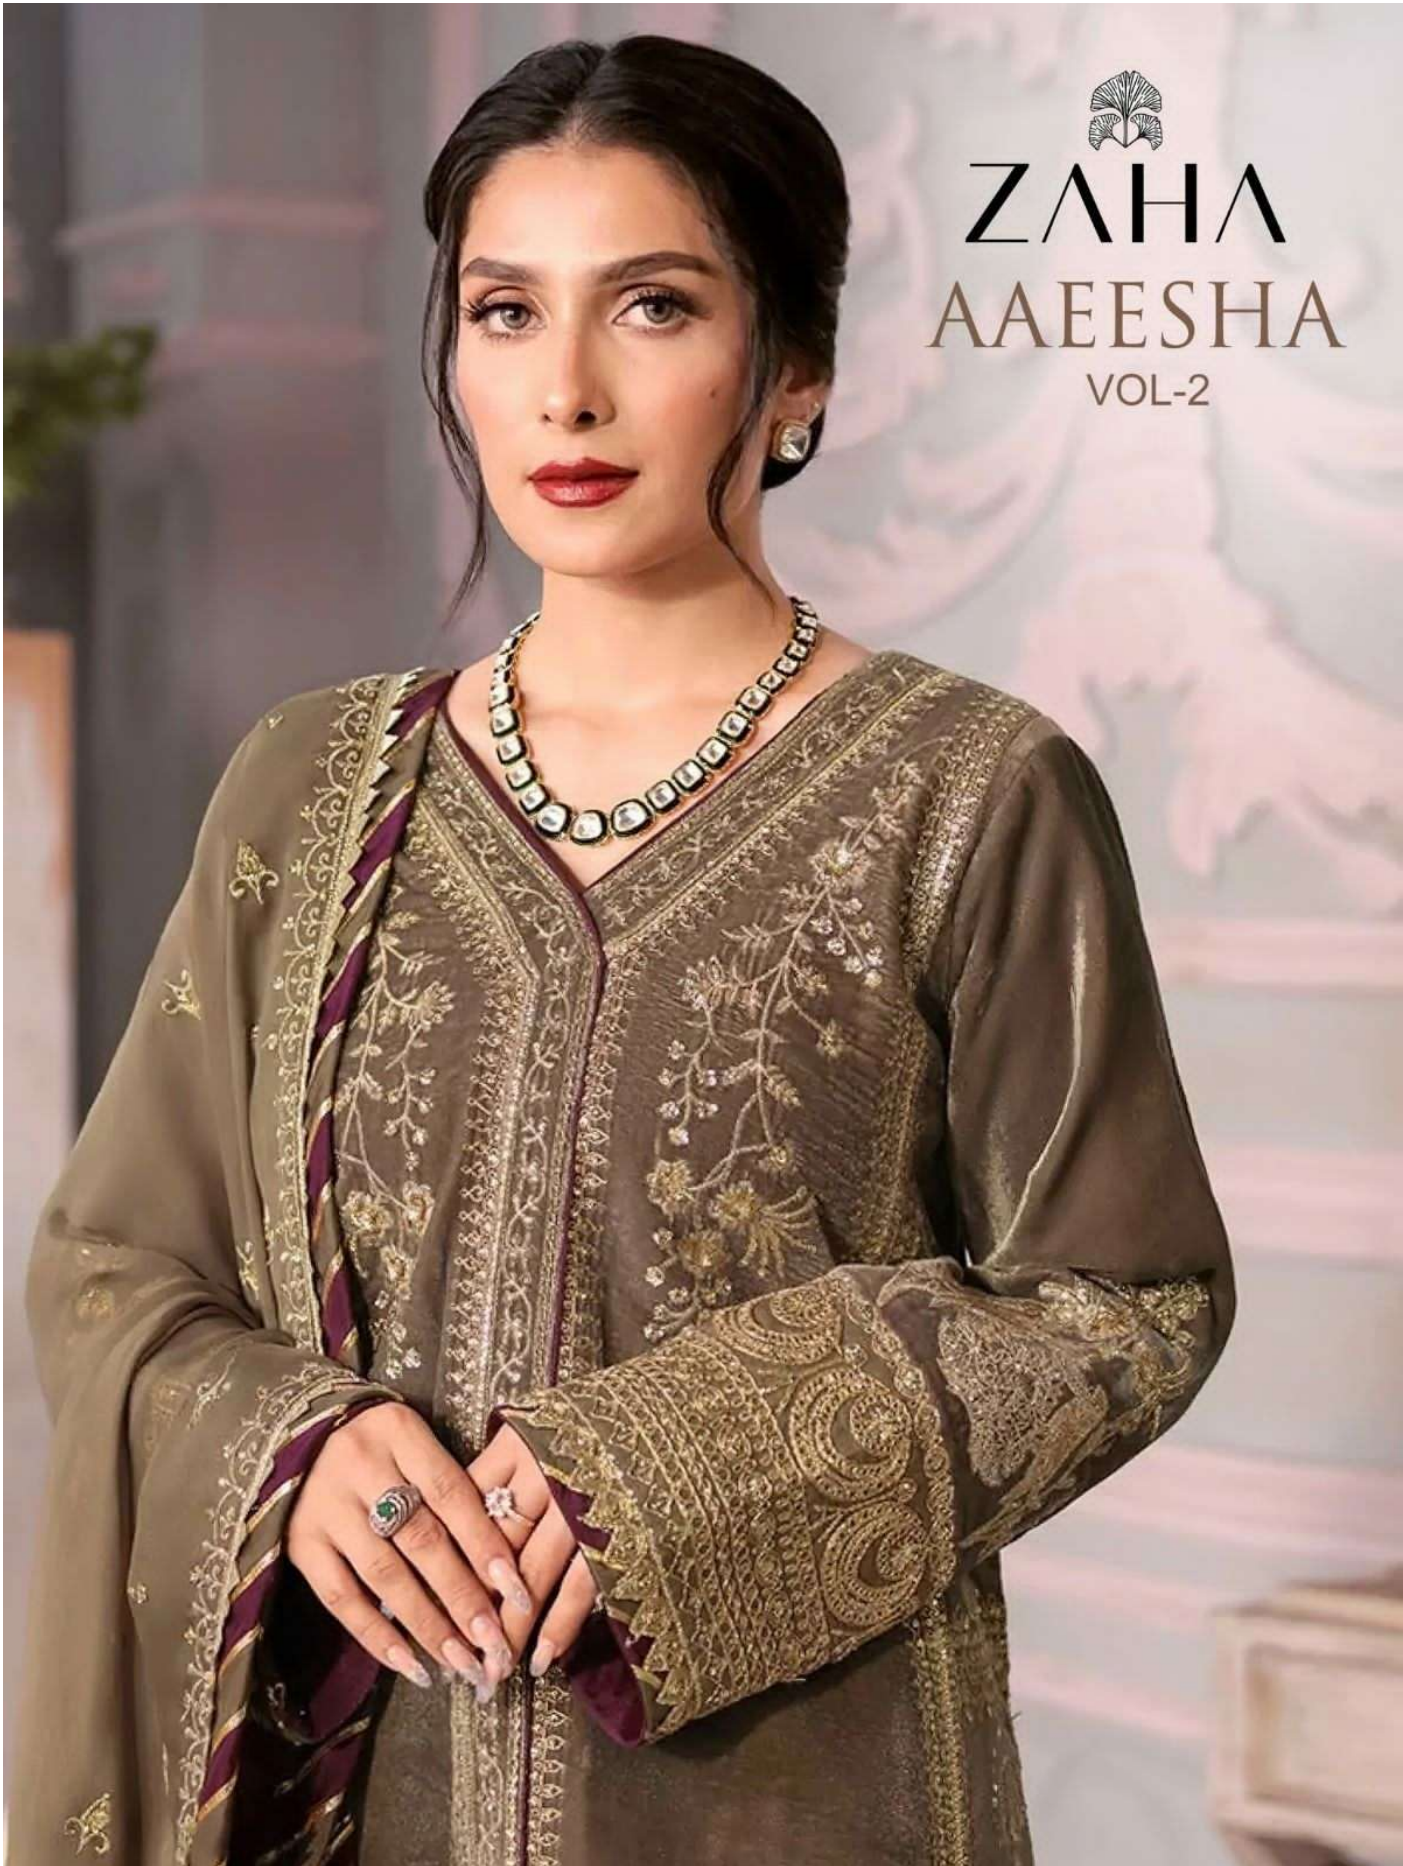

ZAHA
AAEESHA
VOL-2

AAEESHA
VOL-2

TOP Fox Georgette
with Embroidery

ZAHA

BOTTOM-INNER Dull santoon

D.No.10116

DUPATTA Butterfly Net with
Heavy Embroidery

AAEESHA
VOL-2

ZAHA

D.No.10117

TOP Fox Georgette
with Embroidery

BOTTOM-INNER Dull santoon

DUPATTA Nazmin
with Embroidery

ZAHA
AAEESHA
VOL-2

ZAHA D.No.10119
TOP Fox Georgette with Embroidery BOTTOM Quilt Lantoon DL

ZAHA D.No.10119

TOP	Fox Georgette with Embroidery
BOTTOM-INNER	Dull santoon
DUPATTA	Nazmin Embroidery

AAEESHA
VOL-2

ZAHA

D.No.10119

TOP Fox Georgette
with Embroidery

BOTTOM-INNER Dull santoon

DUPATTA Nazmin
with Embroidery

ZAHA D.No.10117
TOP Fox Georgette with Embroidery
BOTTOM-INNER Dull santoc

ZAHA D No. 10117
TOP Fox Georgette with Embroidery BOTTOM-INNER U.S. 10-12

ZAHA D.No.10116
TOP DUPATTA Butterfly Net with Heavy Embroidery
Dull saree