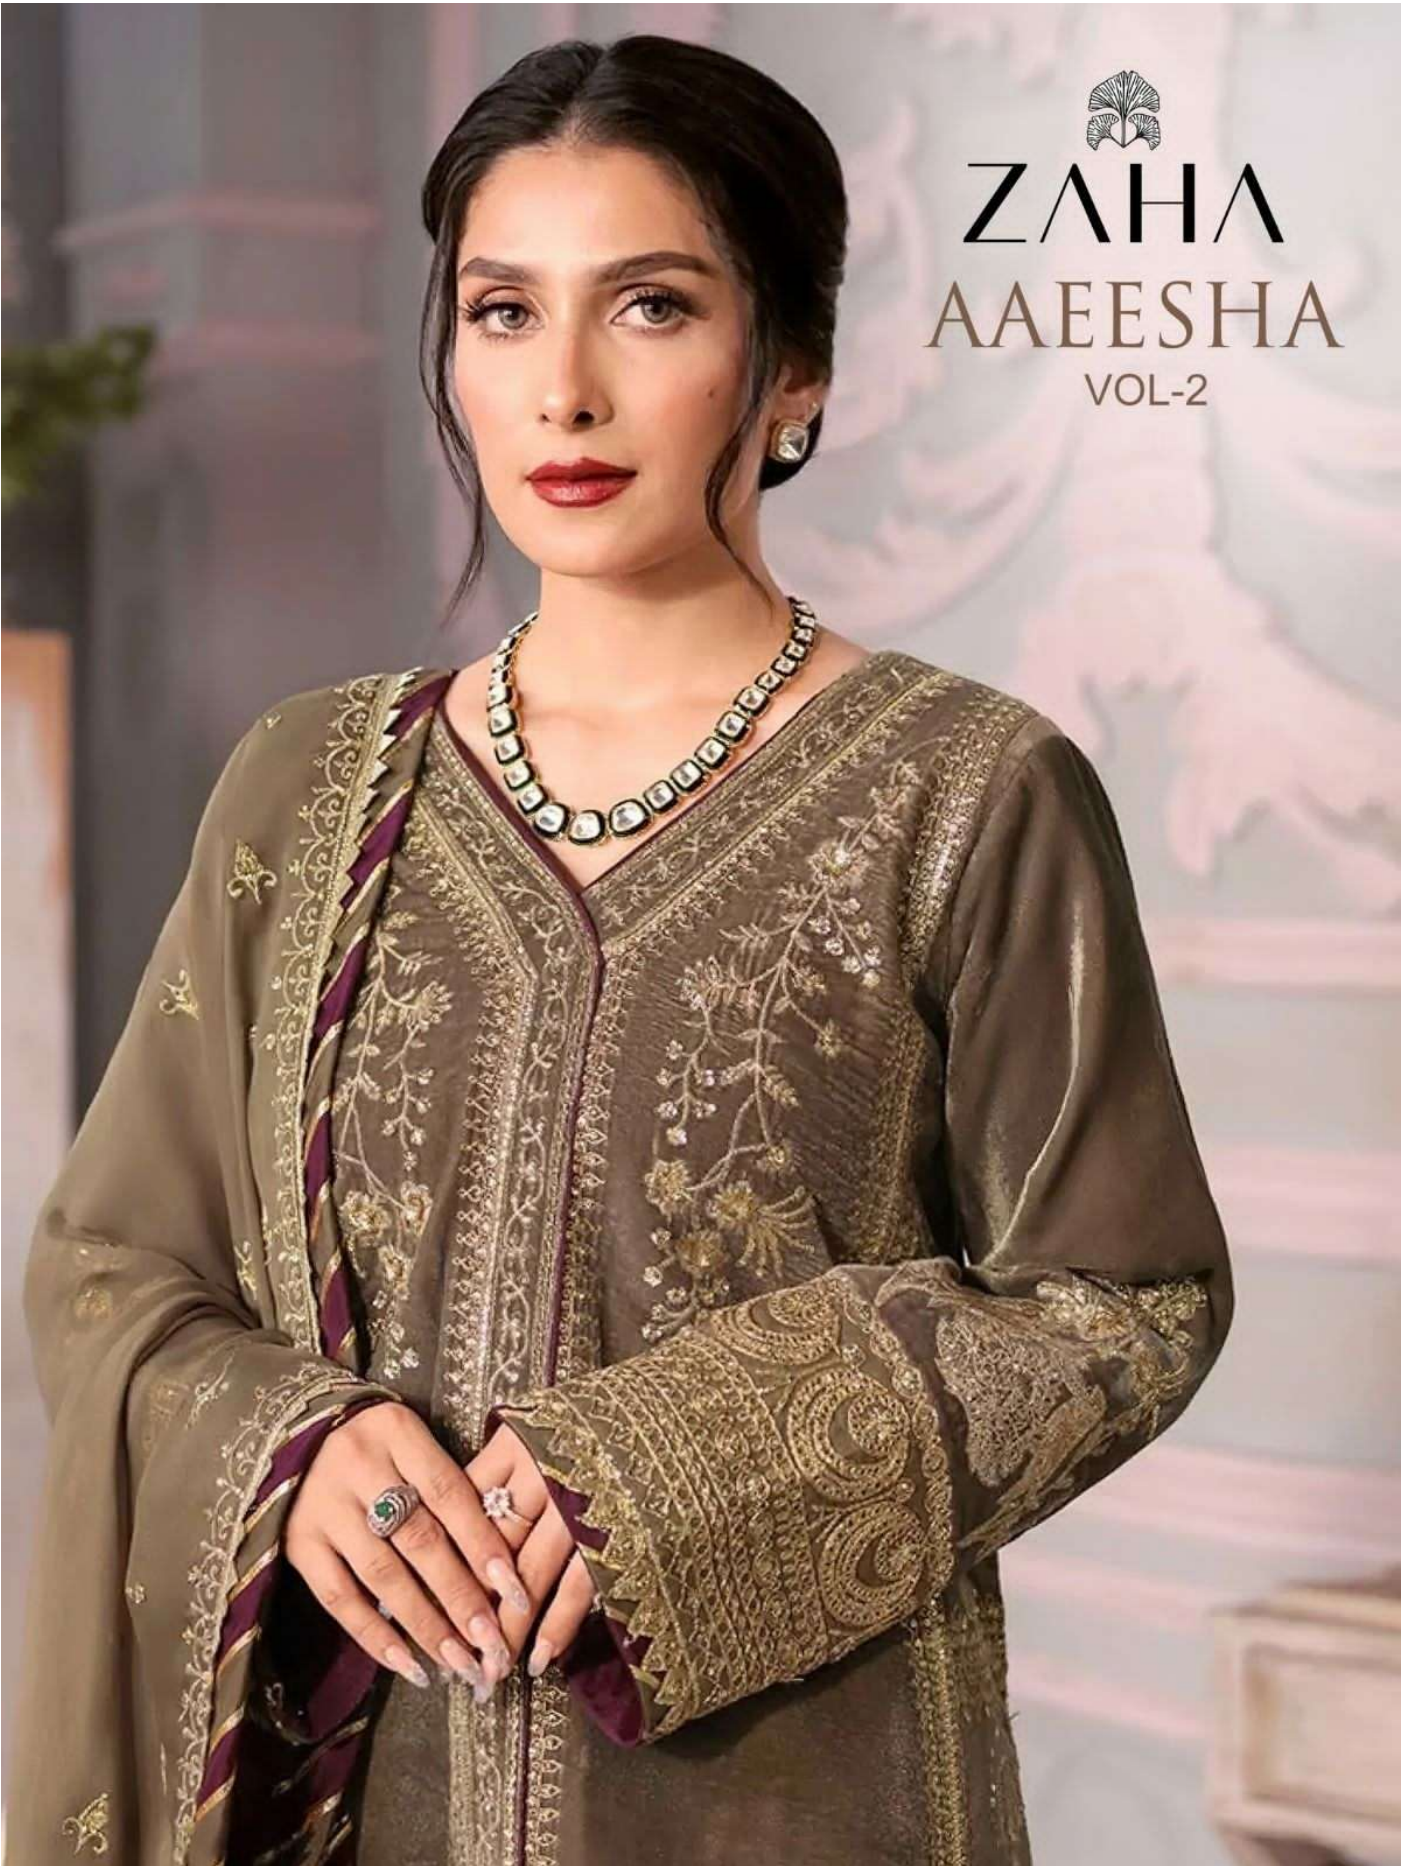

ZAHA  
AAEESHA  
VOL-2

AAEESHA  
VOL-2

**TOP** Fox Georgette  
with Embroidery

ZAHA

**BOTTOM-INNER** Dull santoon

D.No.10116

**DUPATTA** Butterfly Net with  
Heavy Embroidery

AAEESHA  
VOL-2

ZAHA

D.No.10117

**TOP** Fox Georgette  
with Embroidery

**BOTTOM-INNER** Dull santoon

**DUPATTA** Nazmin  
with Embroidery

ZAHA  
AAEESHA  
VOL-2

**ZAHA** D.No.10119  
TOP Fox Georgette with Embroidery    BOTTOM Quilt Lantoon    DL

**ZAHA** D.No.10119

TOP	Fox Georgette with Embroidery
BOTTOM-INNER	Dull santoon
DUPATTA	Nazmin Embroidery

AAEESHA  
VOL-2

ZAHA

D.No.10119

**TOP** Fox Georgette  
with Embroidery

**BOTTOM-INNER** Dull santoon

**DUPATTA** Nazmin  
with Embroidery

**ZAHA** D.No.10117  
TOP Fox Georgette with Embroidery  
BOTTOM-INNER Dull santoc

**ZAHA** D No. 10117  
TOP Fox Georgette with Embroidery BOTTOM-INNER U-Neck

**ZAHA** D.No.10116  
TOP DUTY INNER Duff sleeves  
DUPATTA Butterfly Net with Heavy Embroidery