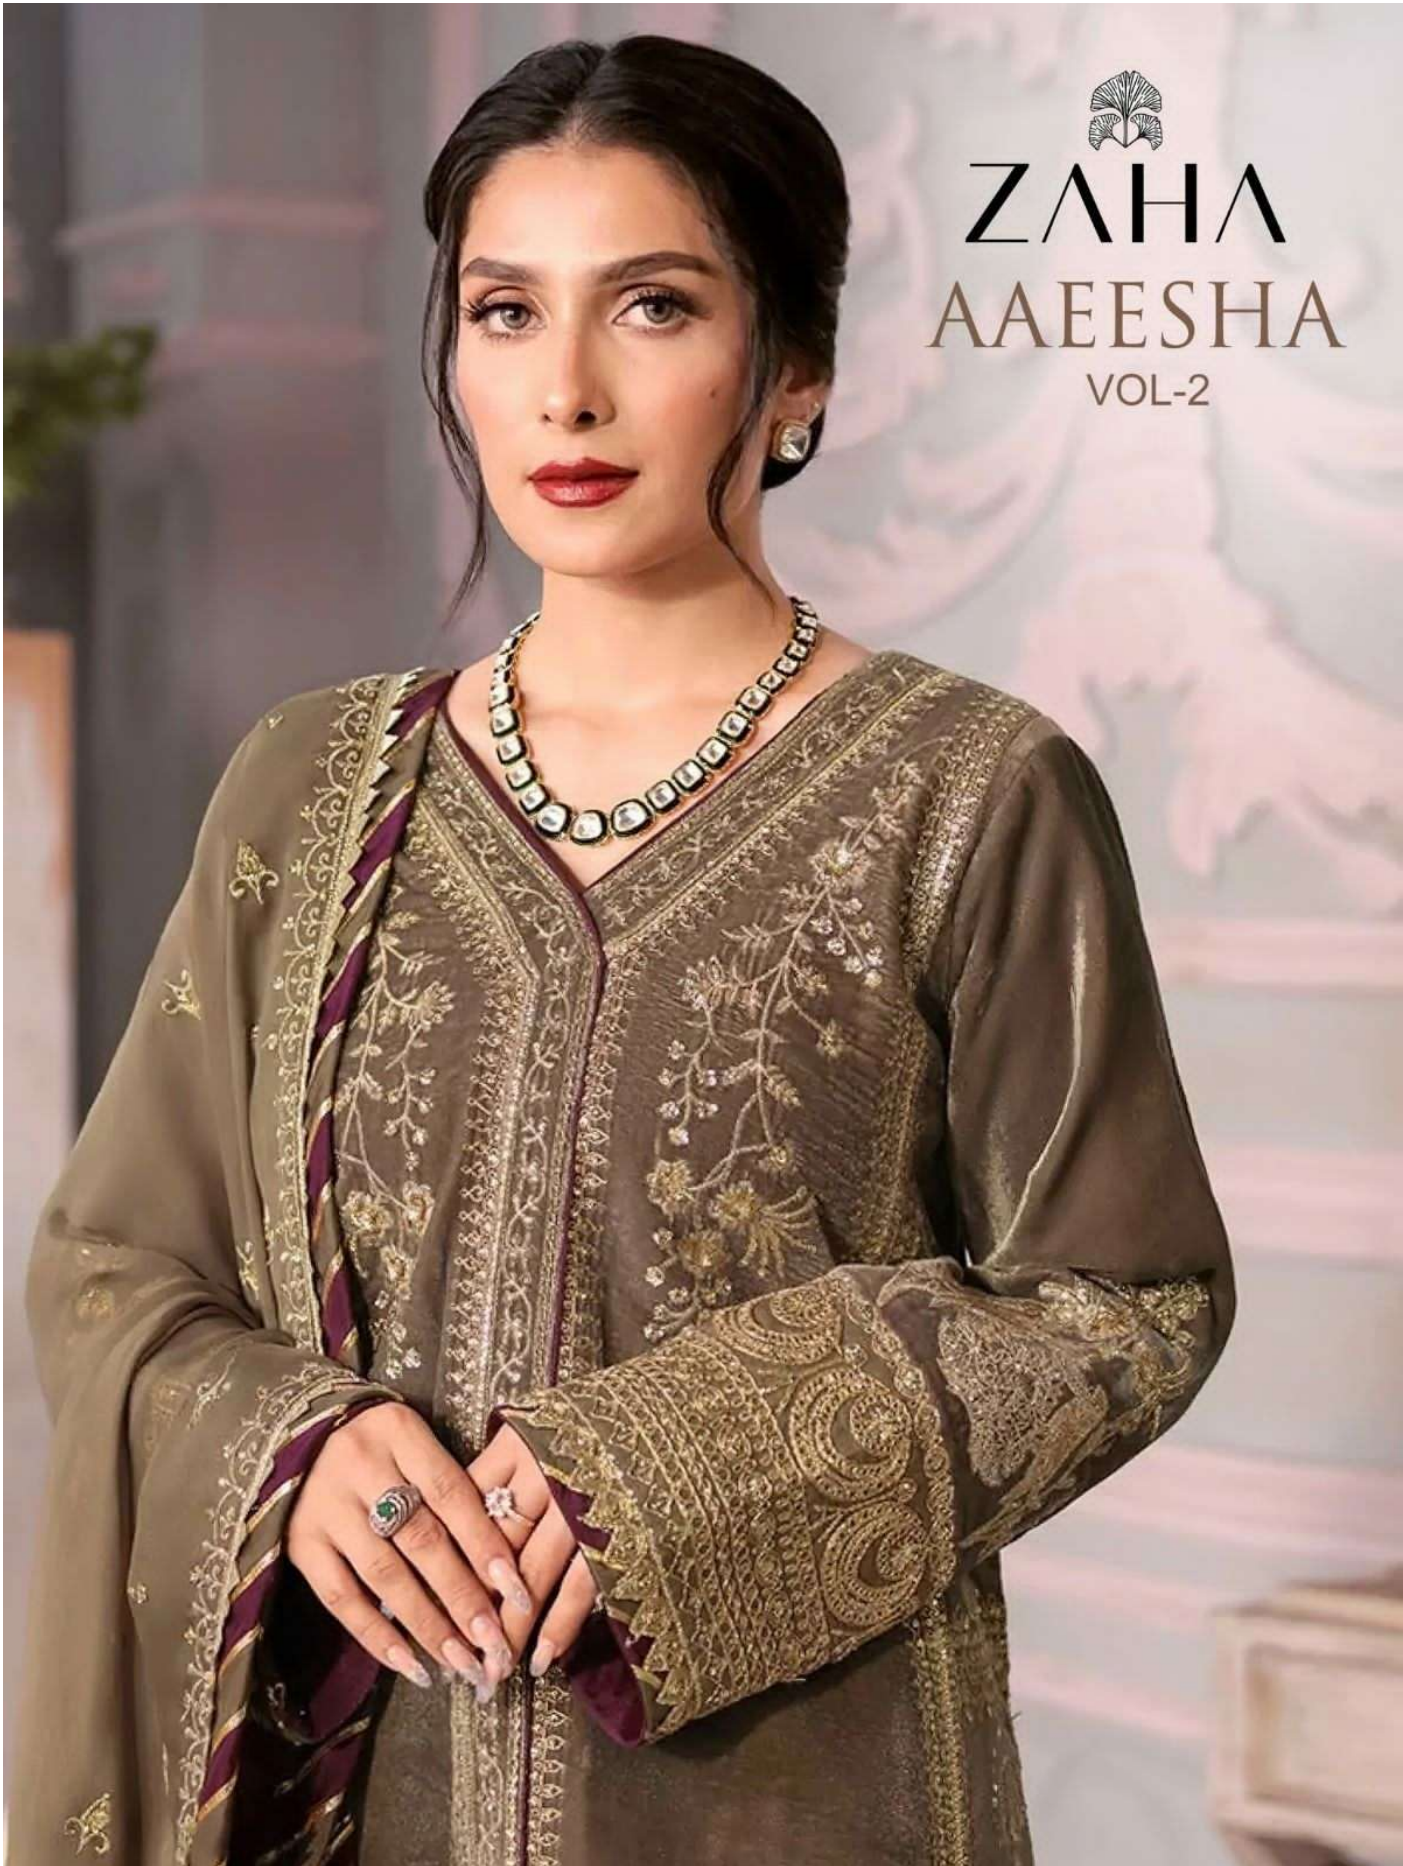

ZAHA
AAEESHA
VOL-2

AAEESHA
VOL-2

ZAHA

D.No.10116

TOP Fox Georgette
with Embroidery

BOTTOM-INNER Dull santoon

DUPATTA Butterfly Net with
Heavy Embroidery

AAEESHA
VOL-2

ZAHA

D.No.10117

TOP Fox Georgette
with Embroidery

BOTTOM-INNER Dull santoon

DUPATTA Nazmin
with Embroidery

ZAHA
AAEESHA
VOL-2

ZAHA D.No.10119
TOP Fox Georgette with Embroidery BOTTOM Quilt Lantoon DL

ZAHA D.No.10119
TOP Fox Georgette with Embroidery
BOTTOM-INNER Dull santoon
DUPATTA Nazmin Embroidery

AAEESHA
VOL-2

ZAHA

D.No.10119

TOP Fox Georgette
with Embroidery

BOTTOM-INNER Dull santoon

DUPATTA Nazmin
with Embroidery

ZAHA D.No.10117
TOP Fox Georgette with Embroidery
BOTTOM-INNER Dull santoc

ZAHA D No. 10117
TOP Fox Georgette with Embroidery BOTTOM-INNER U.S. 1000

ZAHA D.No.10116
TOP DUPATTA DUPATTA
Butterfly Net with Heavy Embroidery
Dull saree