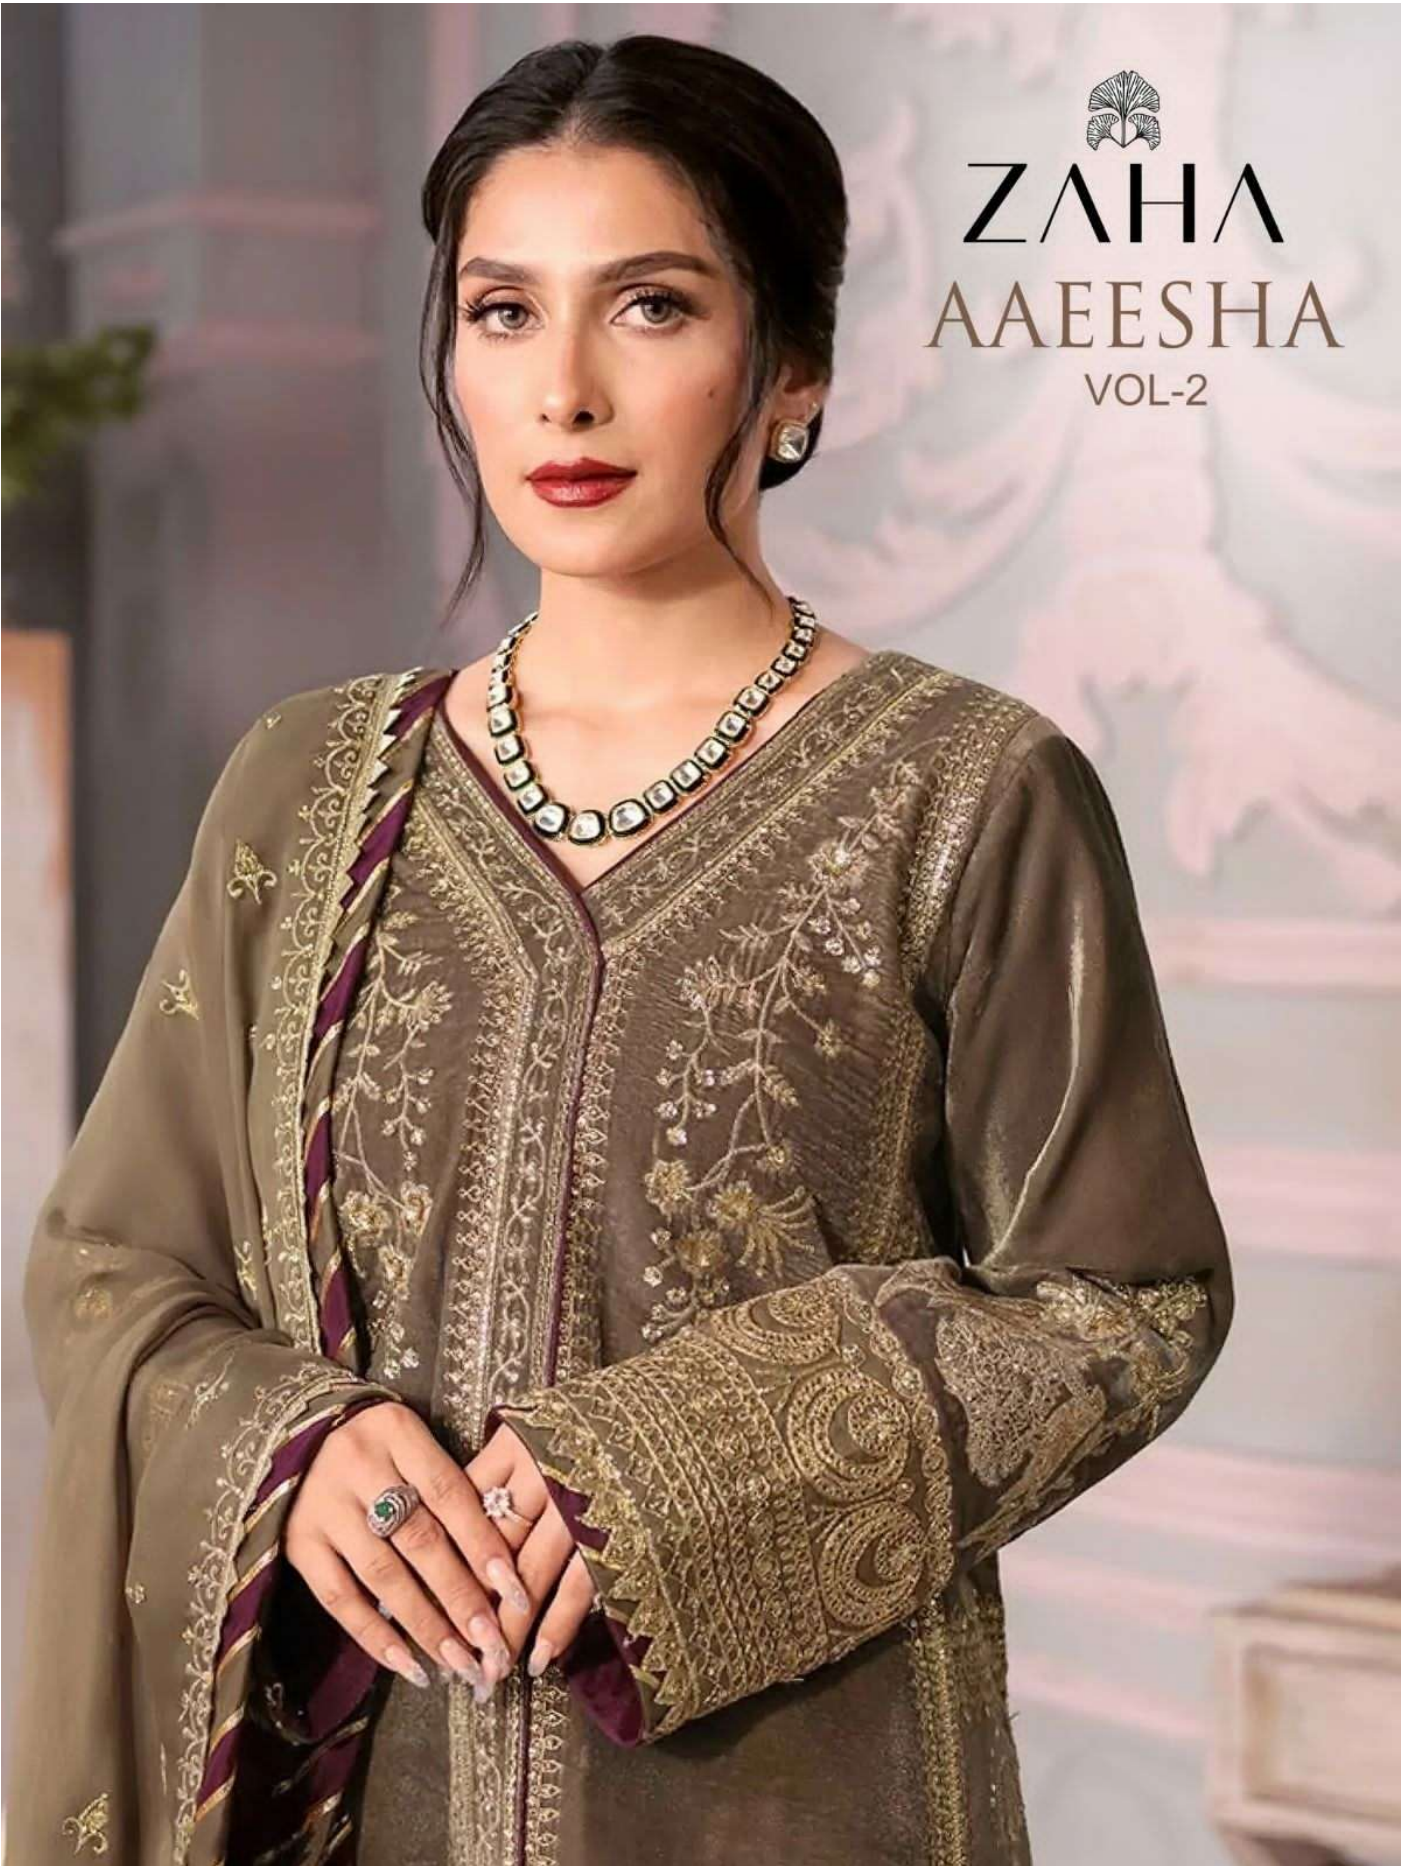

ZAHA
AAEESHA
VOL-2

AAEESHA
VOL-2

TOP Fox Georgette
with Embroidery

ZAHA

BOTTOM-INNER Dull santoon

D.No.10116

DUPATTA Butterfly Net with
Heavy Embroidery

AAEESHA
VOL-2

ZAHA

D.No.10117

TOP Fox Georgette
with Embroidery

BOTTOM-INNER Dull santoon

DUPATTA Nazmin
with Embroidery

ZAHA
AAEESHA
VOL-2

ZAHA D.No.10119
TOP Fox Georgette with Embroidery BOTTOM Quilt Lantoon DL

ZAHA D.No.10119

TOP	Fox Georgette with Embroidery
BOTTOM-INNER	Dull santoon
DUPATTA	Nazmin Embroidery

AAEESHA
VOL-2

ZAHA

D.No.10119

TOP Fox Georgette
with Embroidery

BOTTOM-INNER Dull santoon

DUPATTA Nazmin
with Embroidery

ZAHA D.No.10117
TOP Fox Georgette with Embroidery
BOTTOM-INNER Dull santoc

ZAHA D No. 10117
TOP Fox Georgette with Embroidery BOTTOM-INNER U.S. 10-12

ZAHA D.No.10116
TOP DUPATTA Butterfly Net with Heavy Embroidery
Dull saree